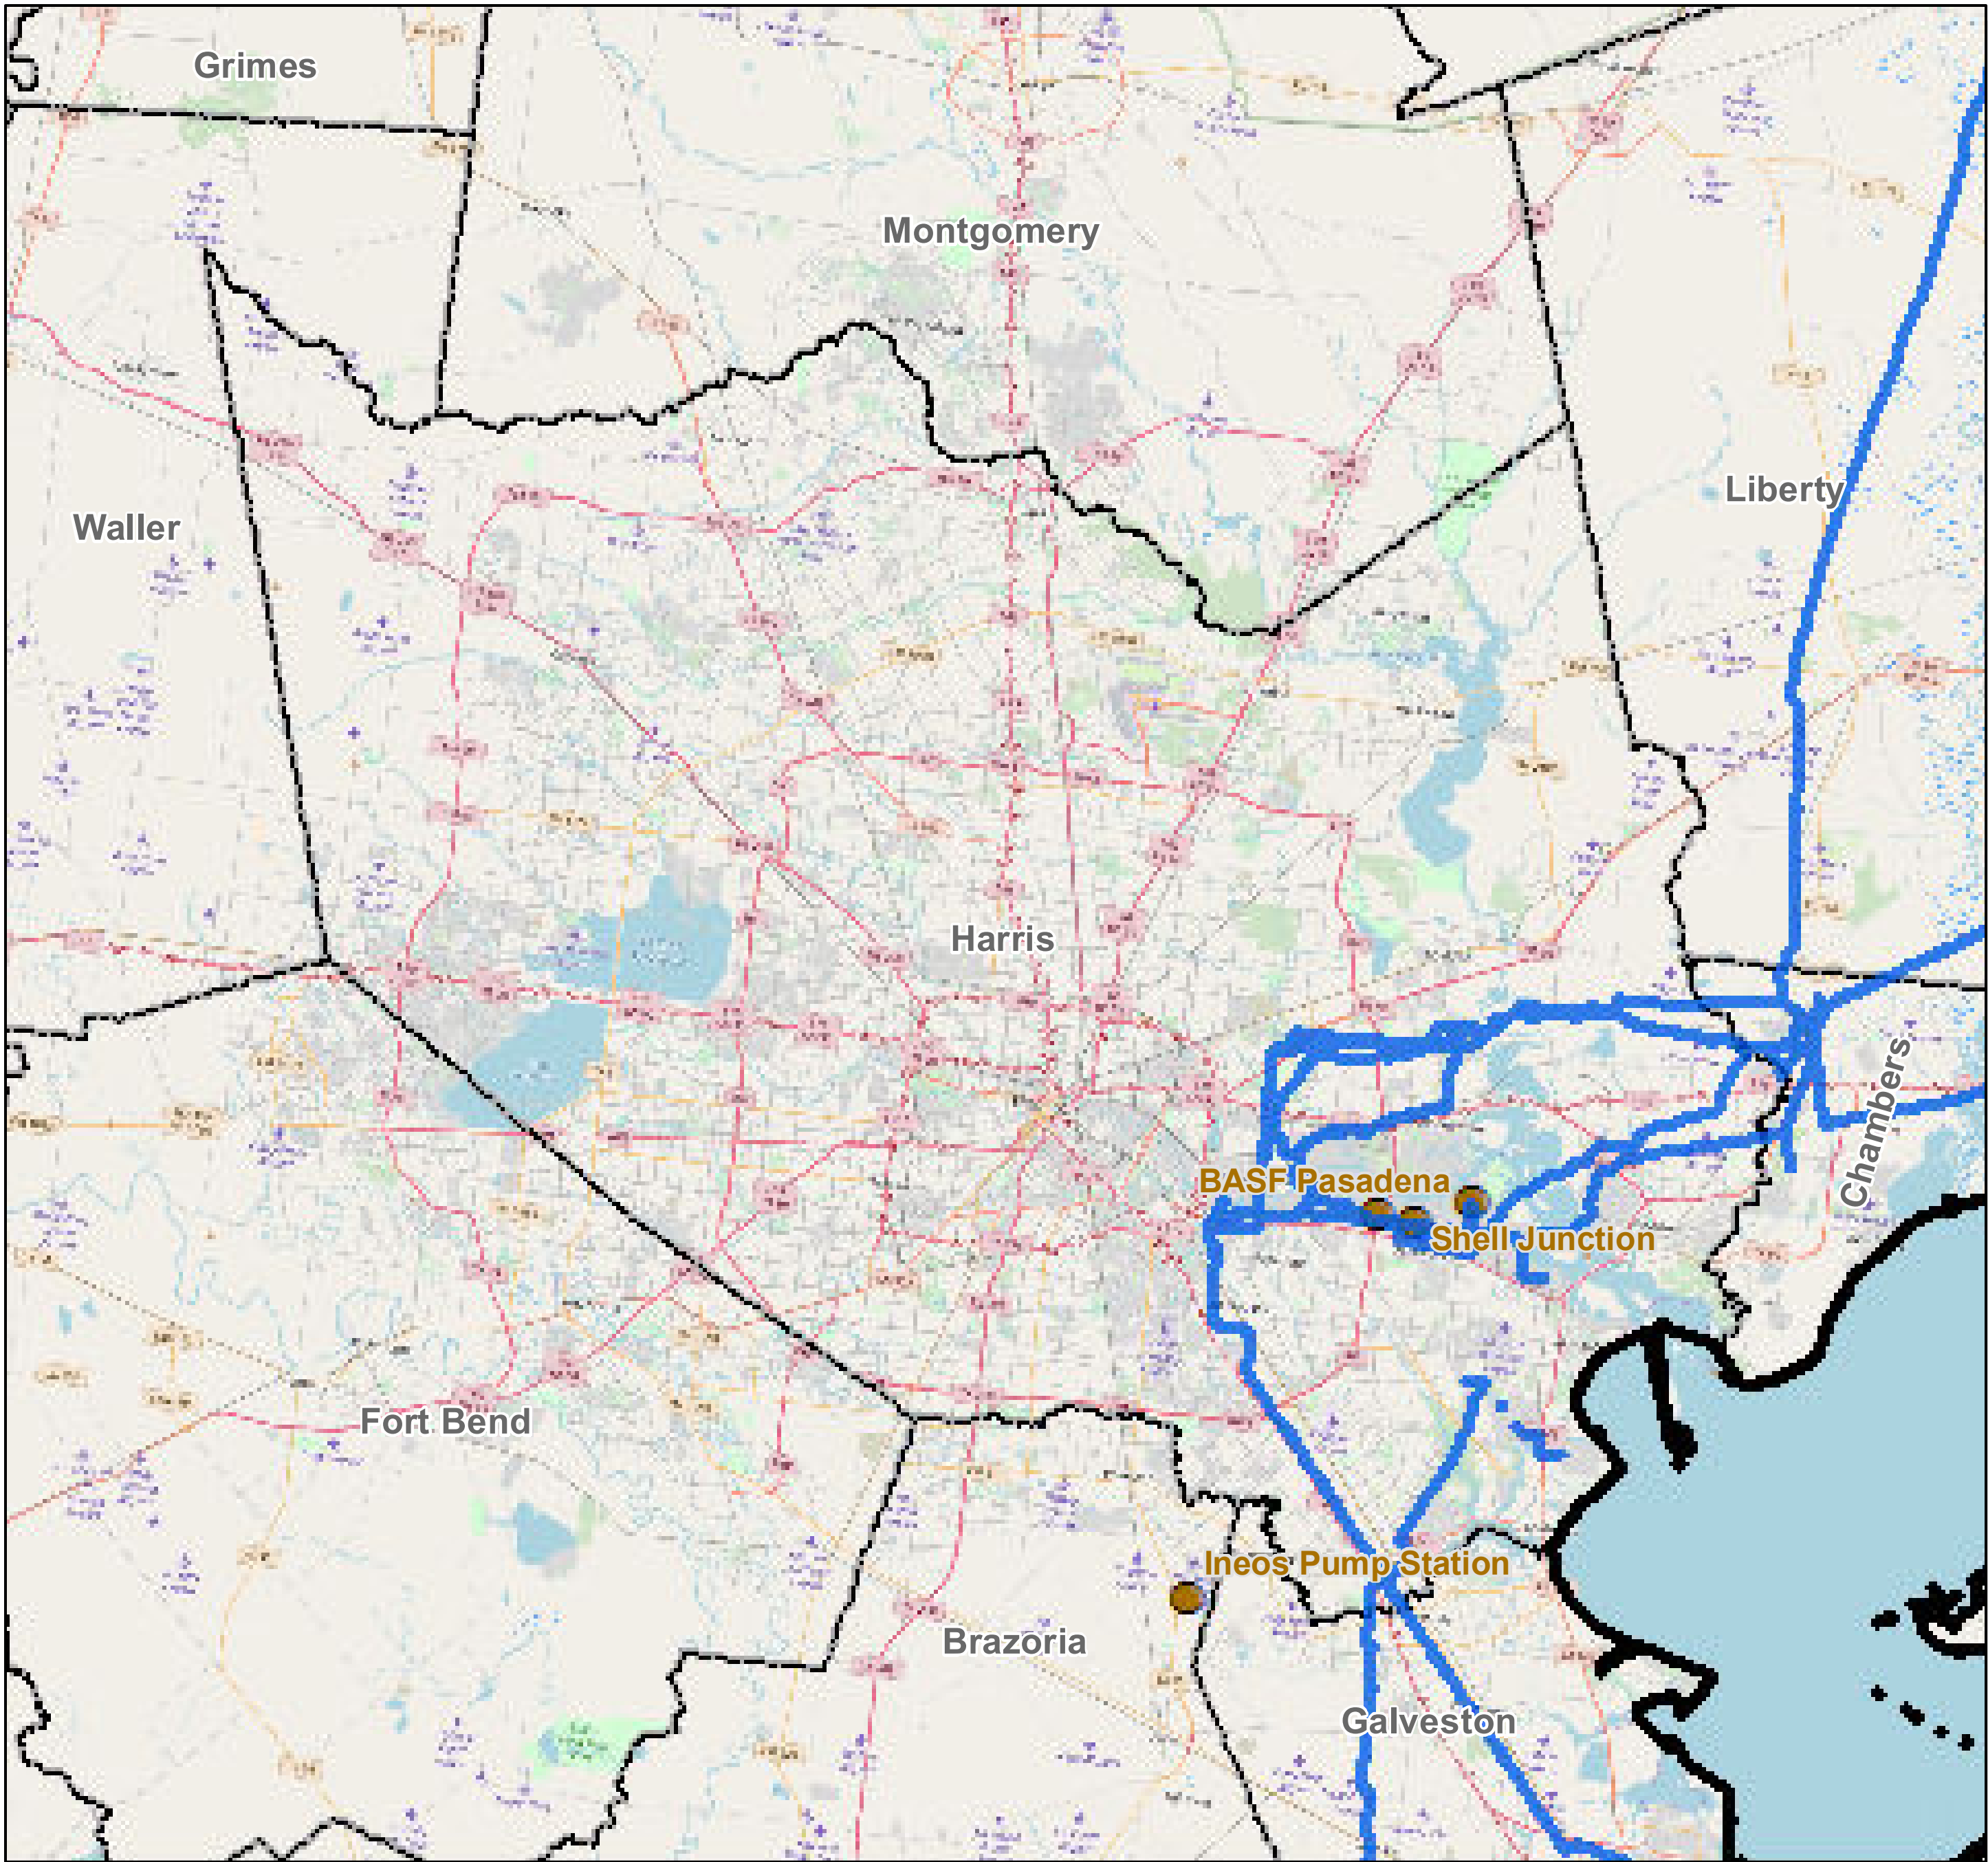

County: Harris, Texas

BUCKEYE PARTNERS, L.P.

For more detailed pipeline information see the NPMS public viewer at: www.npms.phmsa.dot.gov

1 in = 5.09 miles

Legend

- Buckeye Pipelines (68)
- Buckeye Facilities (3)
- State Boundaries
- County Boundaries

This map is not intended to be used to physically locate Buckeye's facilities. Facilities and other features are not to scale. Before conducting any excavation activities, you must first call your state One Call System to have all underground facilities physically located.