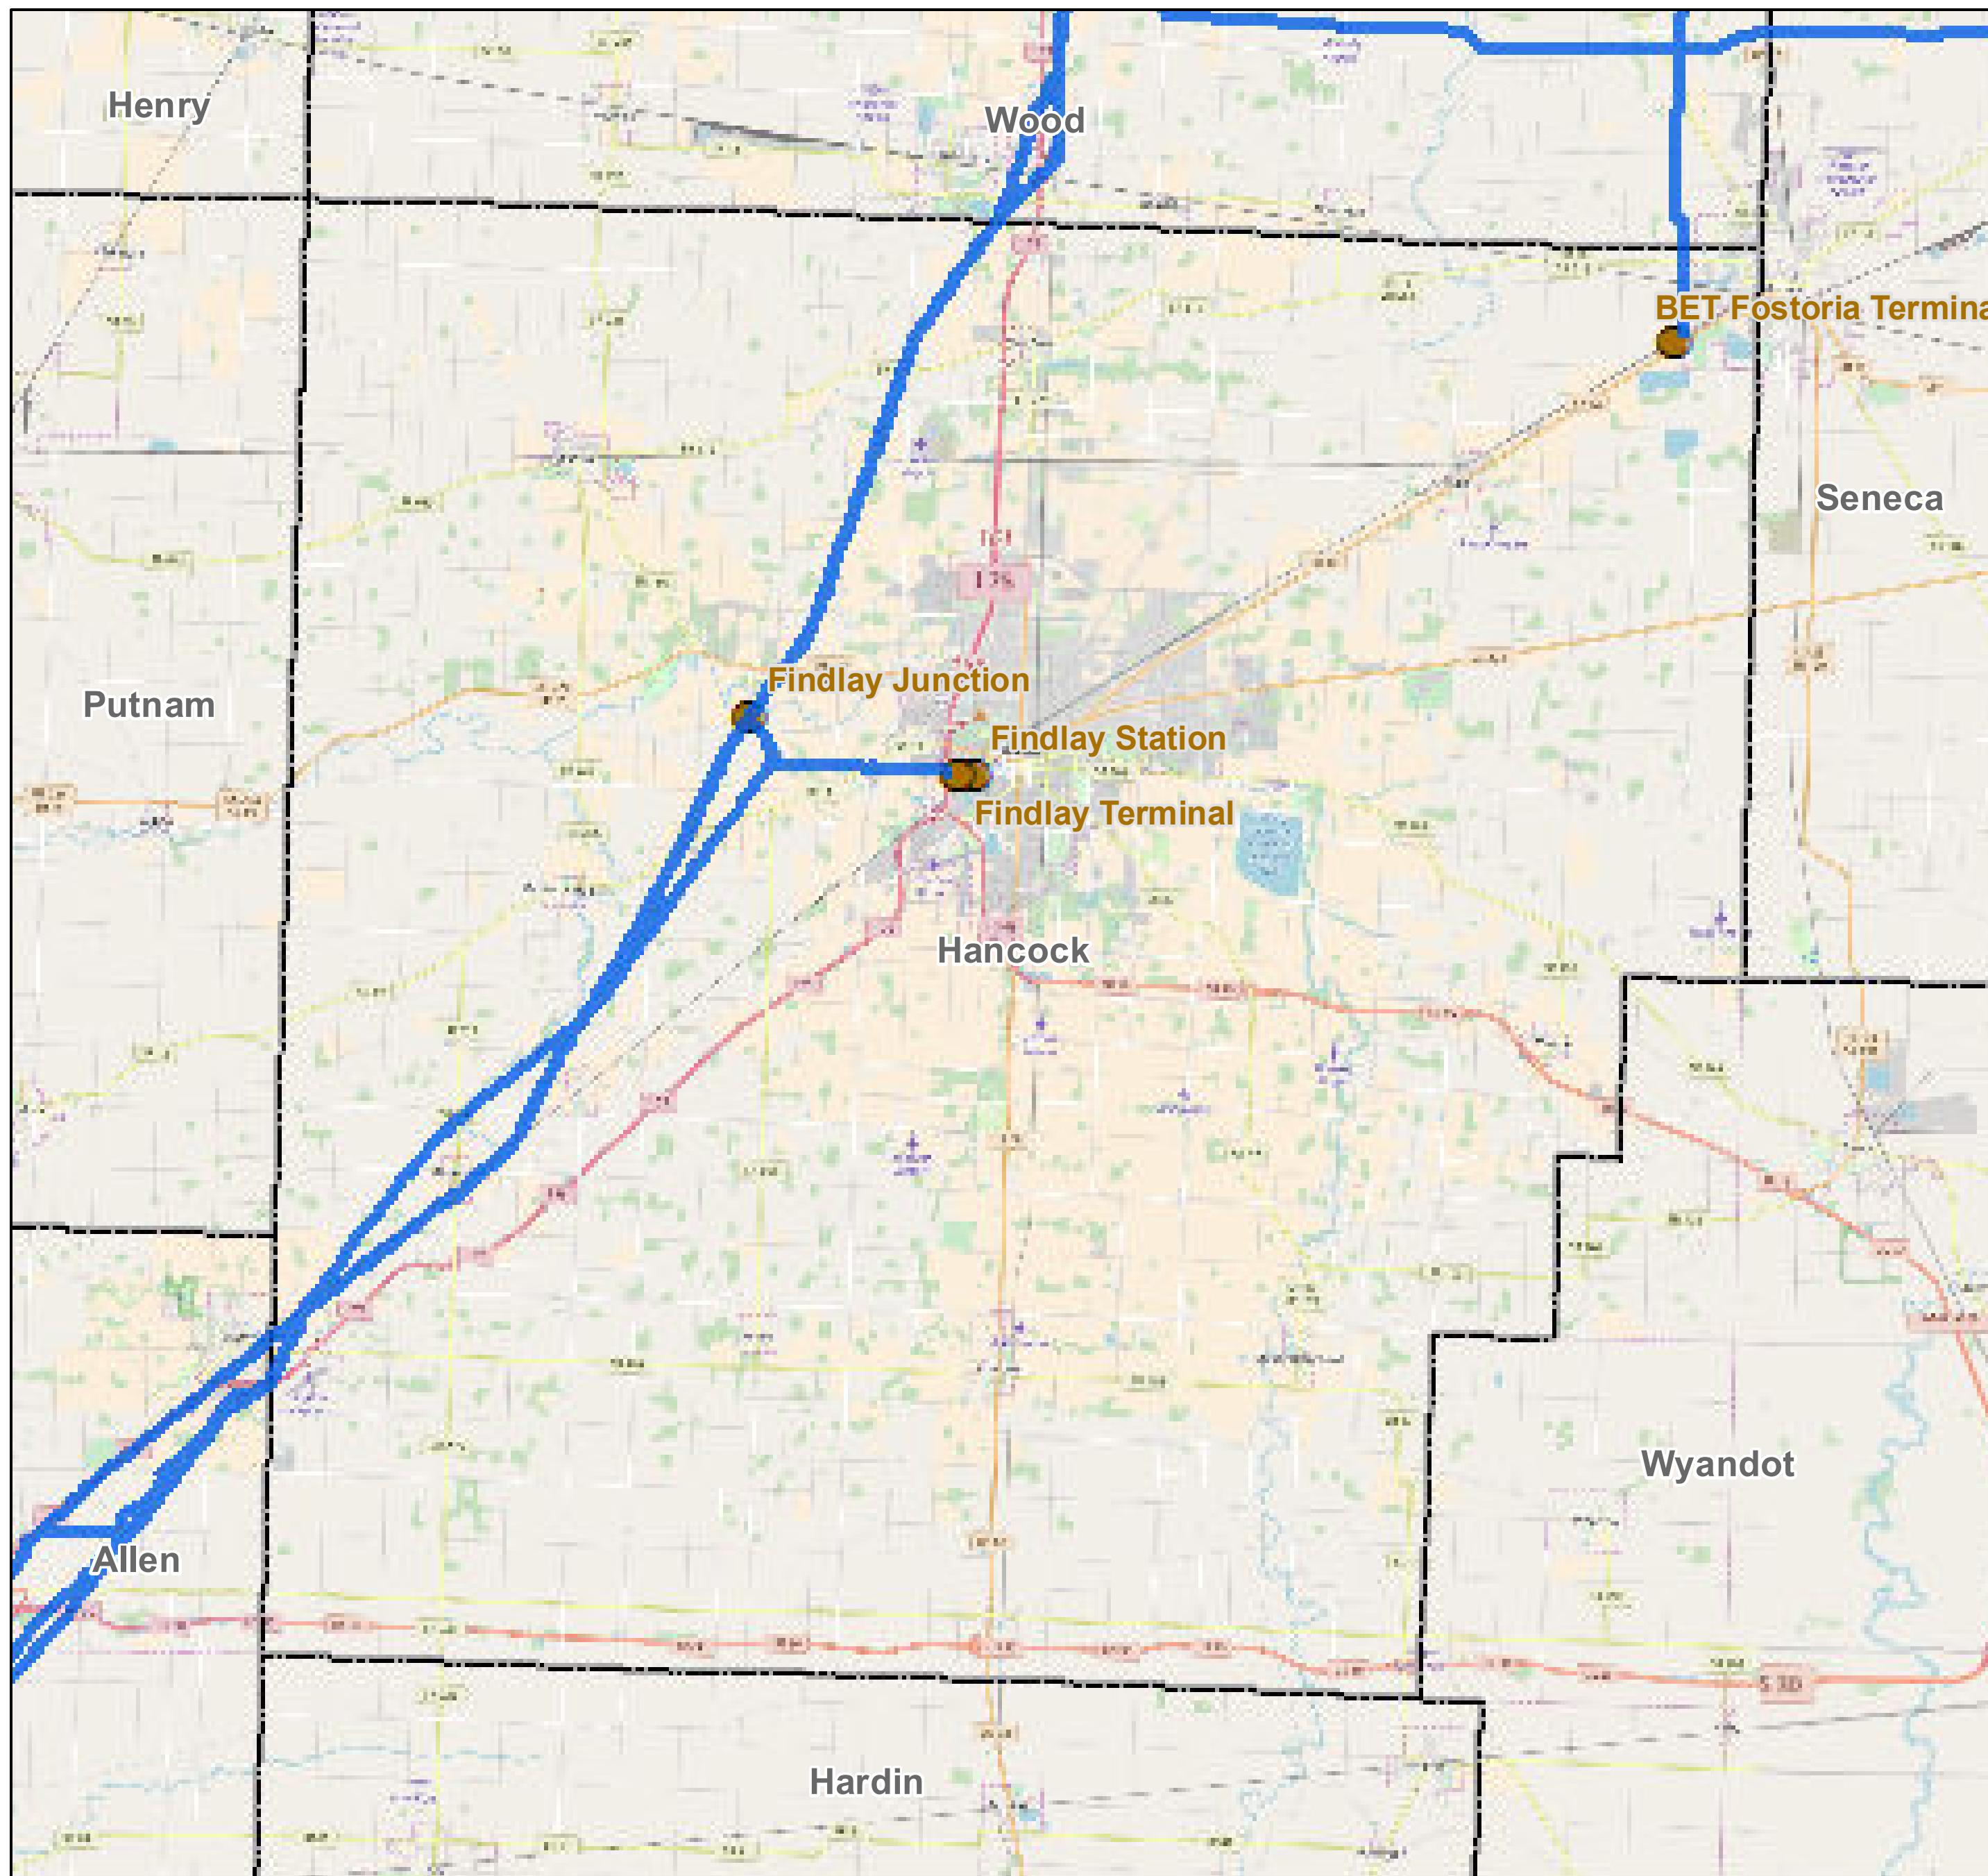

County: Hancock, Ohio

BUCKEYE PARTNERS, L.P.

For more detailed pipeline information see the NPMS public viewer at: www.npms.phmsa.dot.gov

1 in = 2.20 miles

Legend

-  Buckeye Pipelines (12)
-  Buckeye Facilities (4)
-  State Boundaries
-  County Boundaries

This map is not intended to be used to physically locate Buckeye's facilities. Facilities and other features are not to scale. Before conducting any excavation activities, you must first call your state One Call System to have all underground facilities physically located.