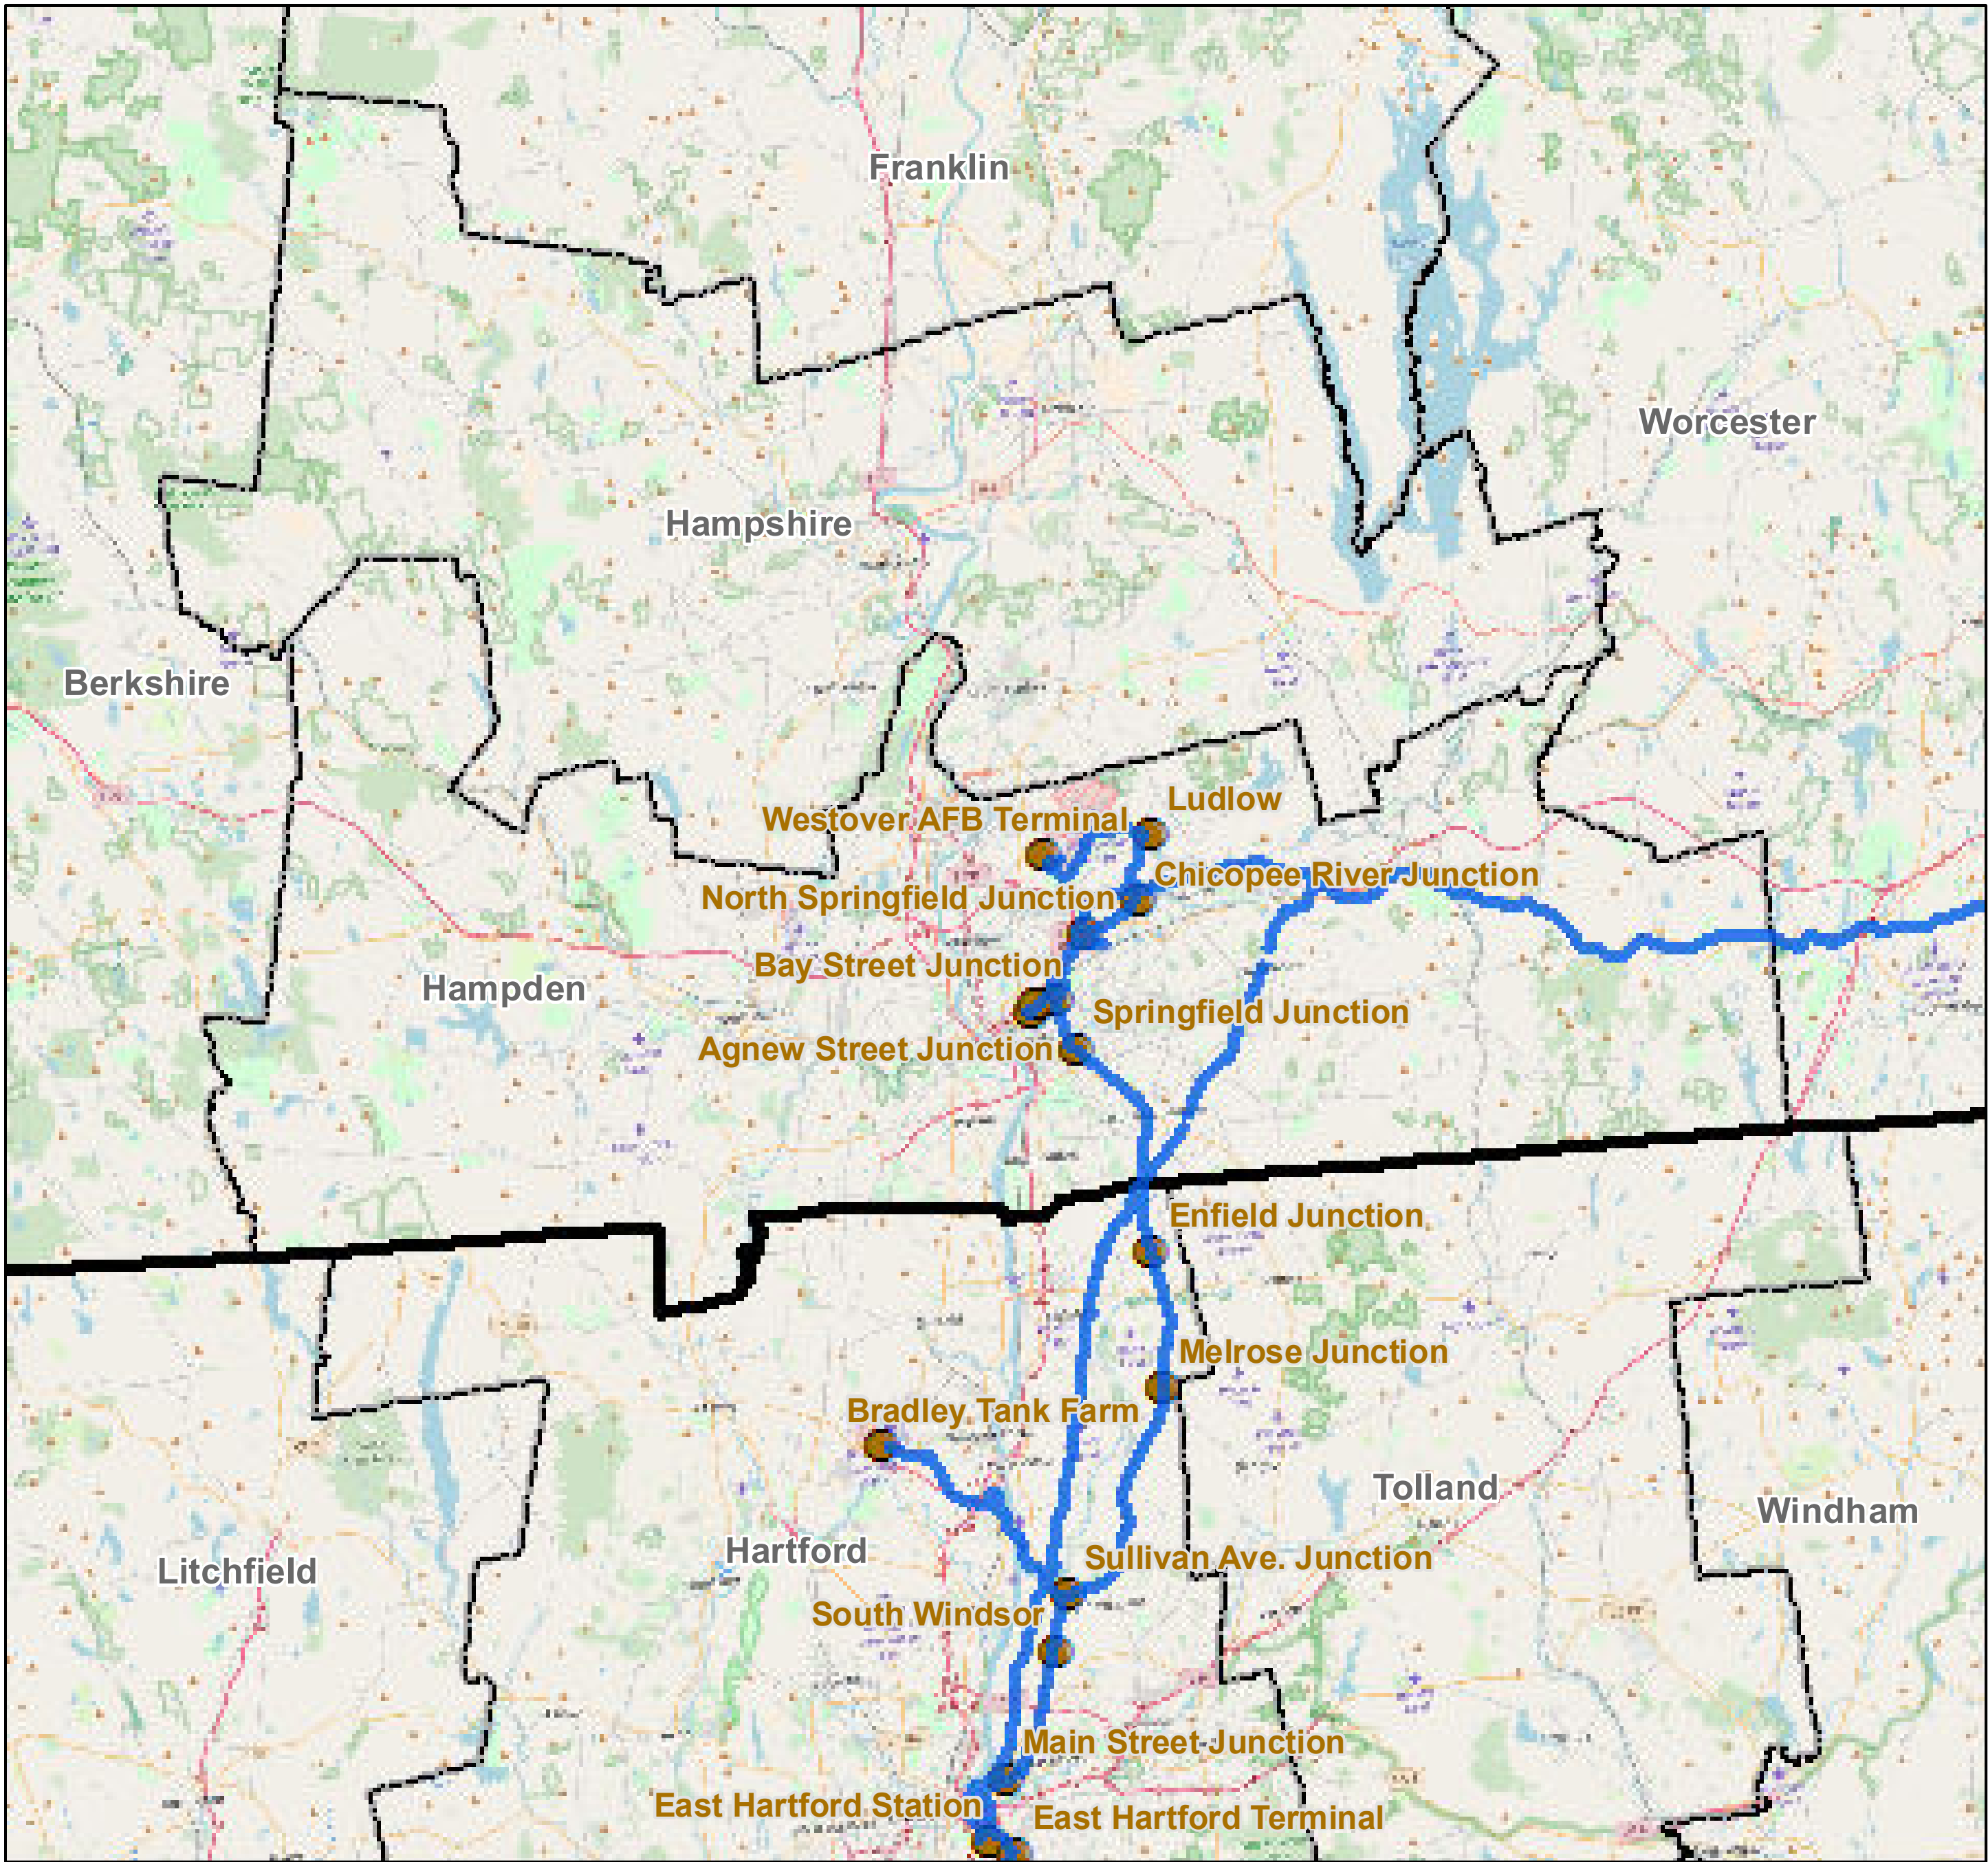

County: Hampden, Massachusetts

BUCKEYE PARTNERS, L.P.

For more detailed pipeline information see the NPMS public viewer at:
www.npms.phmsa.dot.gov

1 in = 4.08 miles

Legend

- Buckeye Pipelines (26)
- Buckeye Facilities (9)
- State Boundaries
- County Boundaries

This map is not intended to be used to physically locate Buckeye's facilities. Facilities and other features are not to scale. Before conducting any excavation activities, you must first call your state One Call System to have all underground facilities physically located.