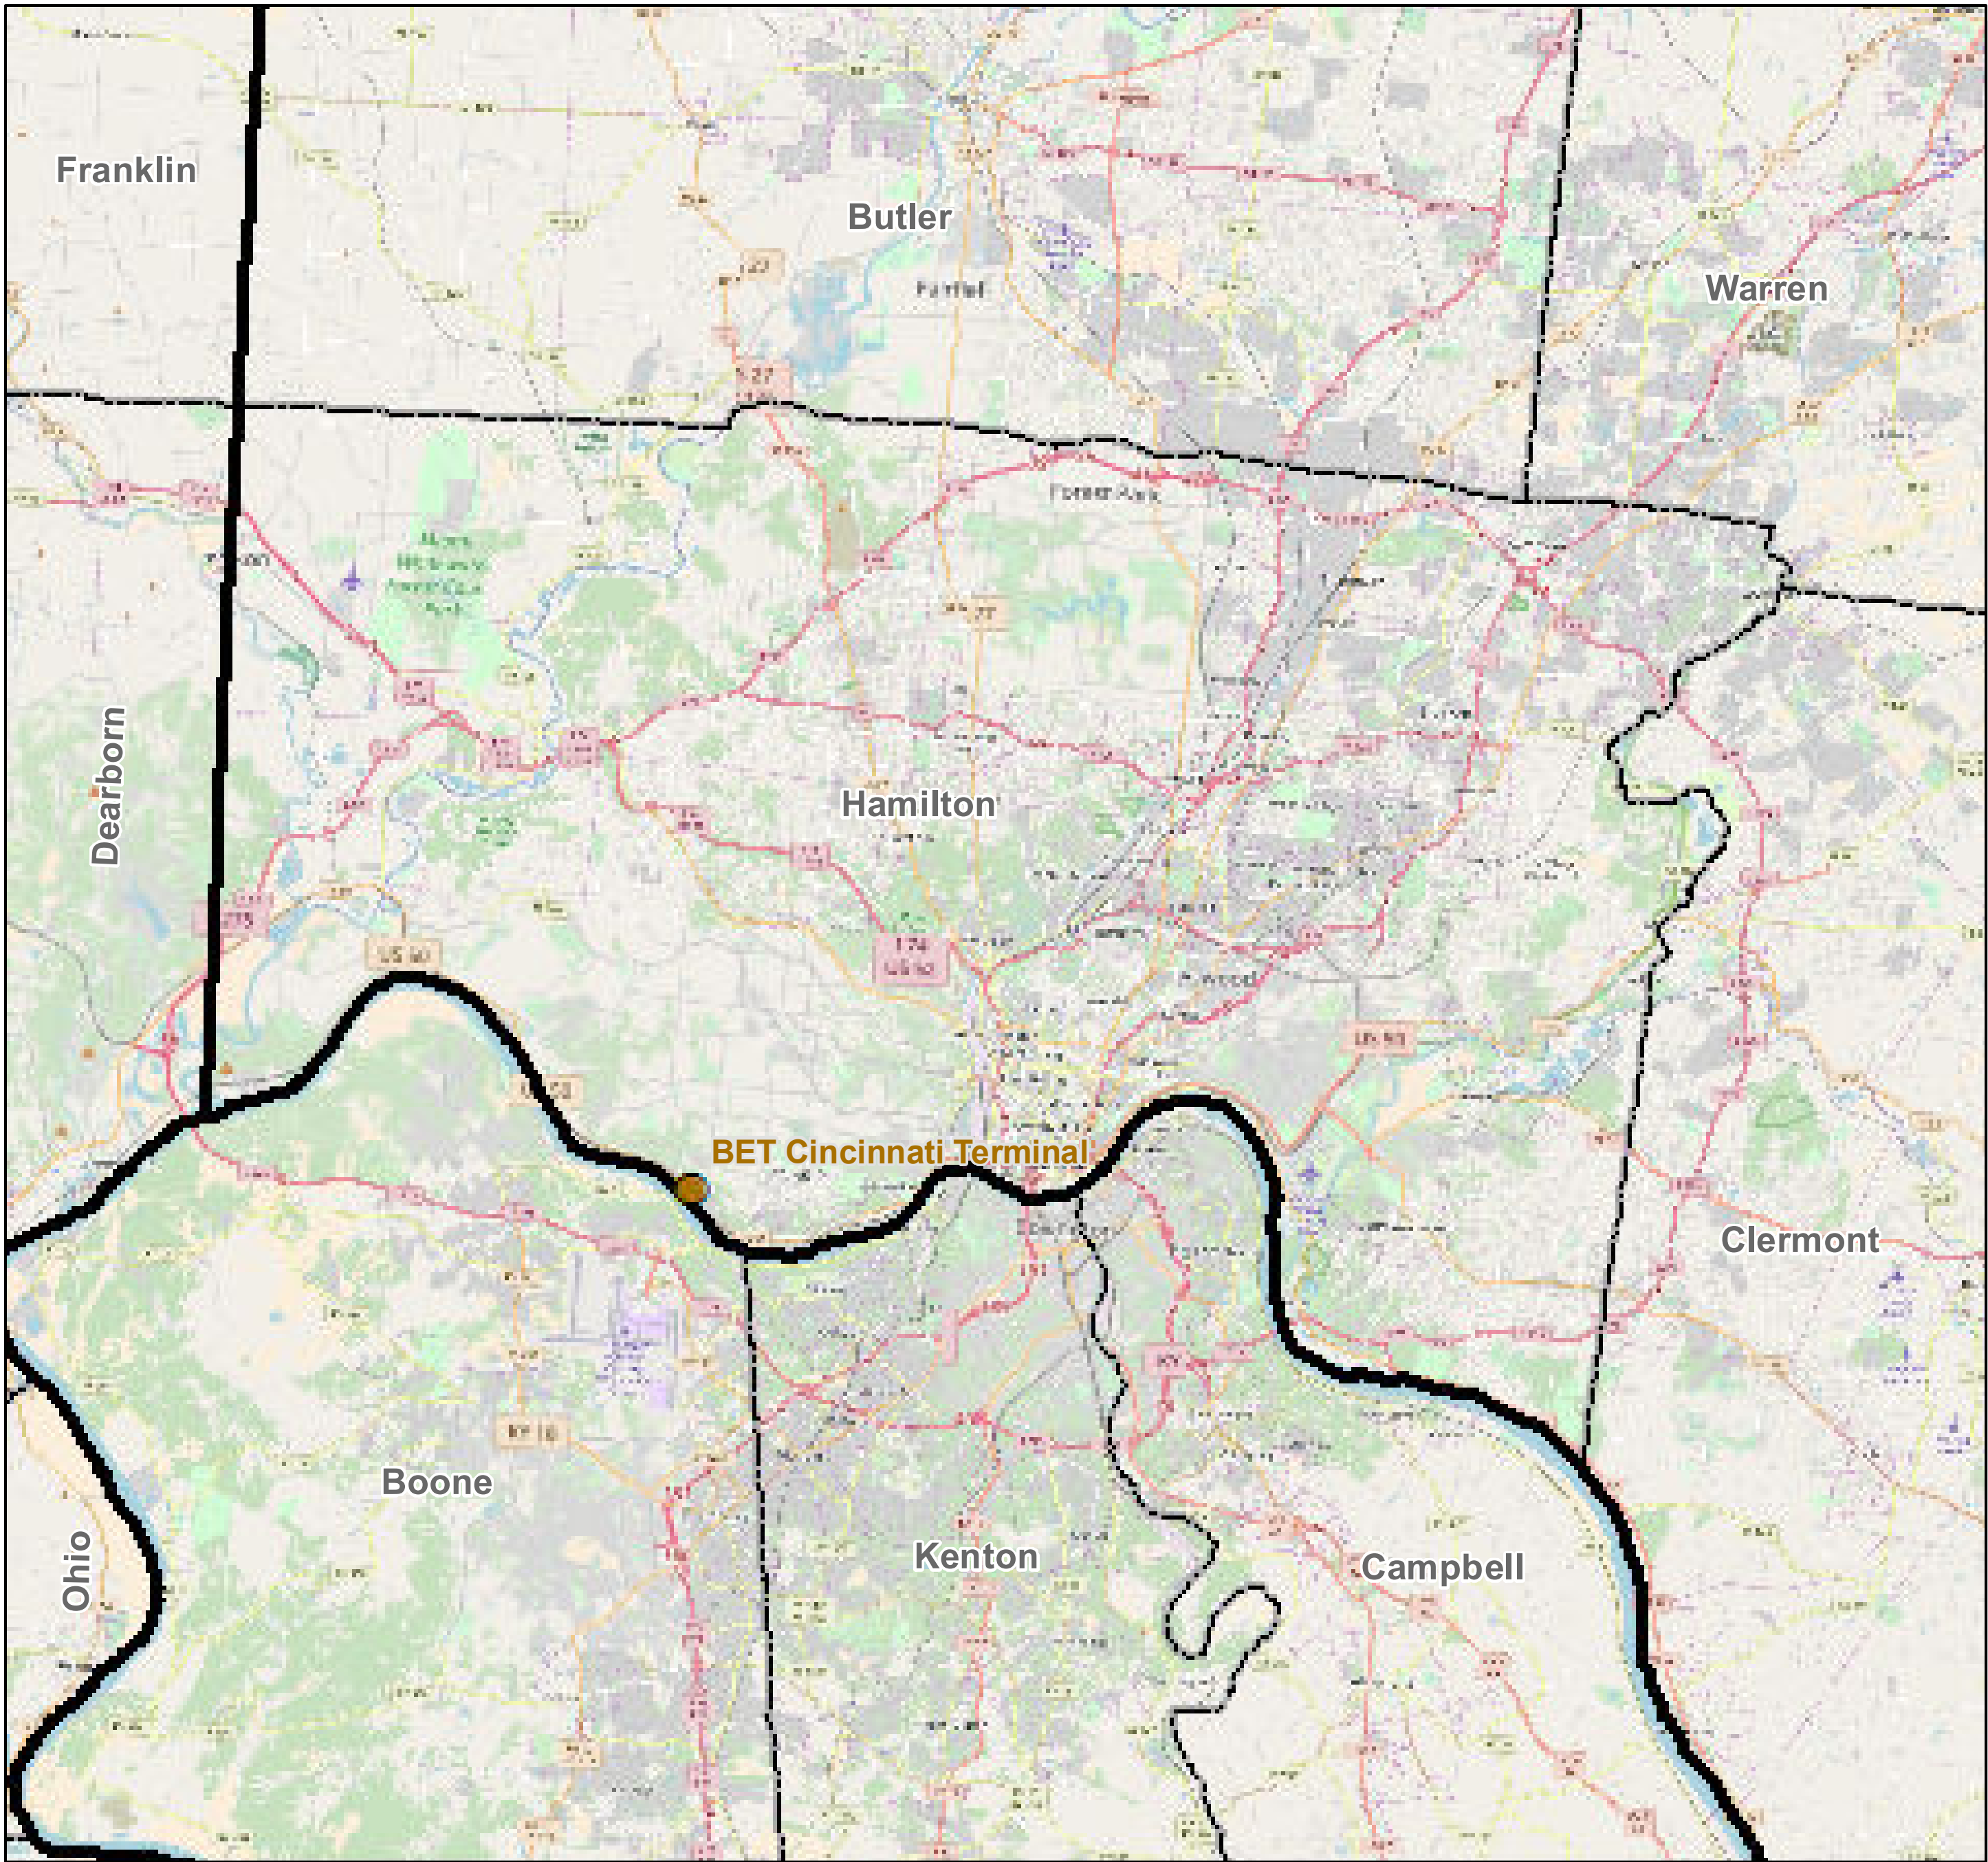

# County: Hamilton, Ohio

**BUCKEYE PARTNERS, L.P.**

For more detailed pipeline information see the NPMS public viewer at: [www.npms.phmsa.dot.gov](http://www.npms.phmsa.dot.gov)

1 in = 2.56 miles

### Legend

- Buckeye Pipelines (0)
- Buckeye Facilities (1)
- State Boundaries
- County Boundaries

This map is not intended to be used to physically locate Buckeye's facilities. Facilities and other features are not to scale. Before conducting any excavation activities, you must first call your state One Call System to have all underground facilities physically located.