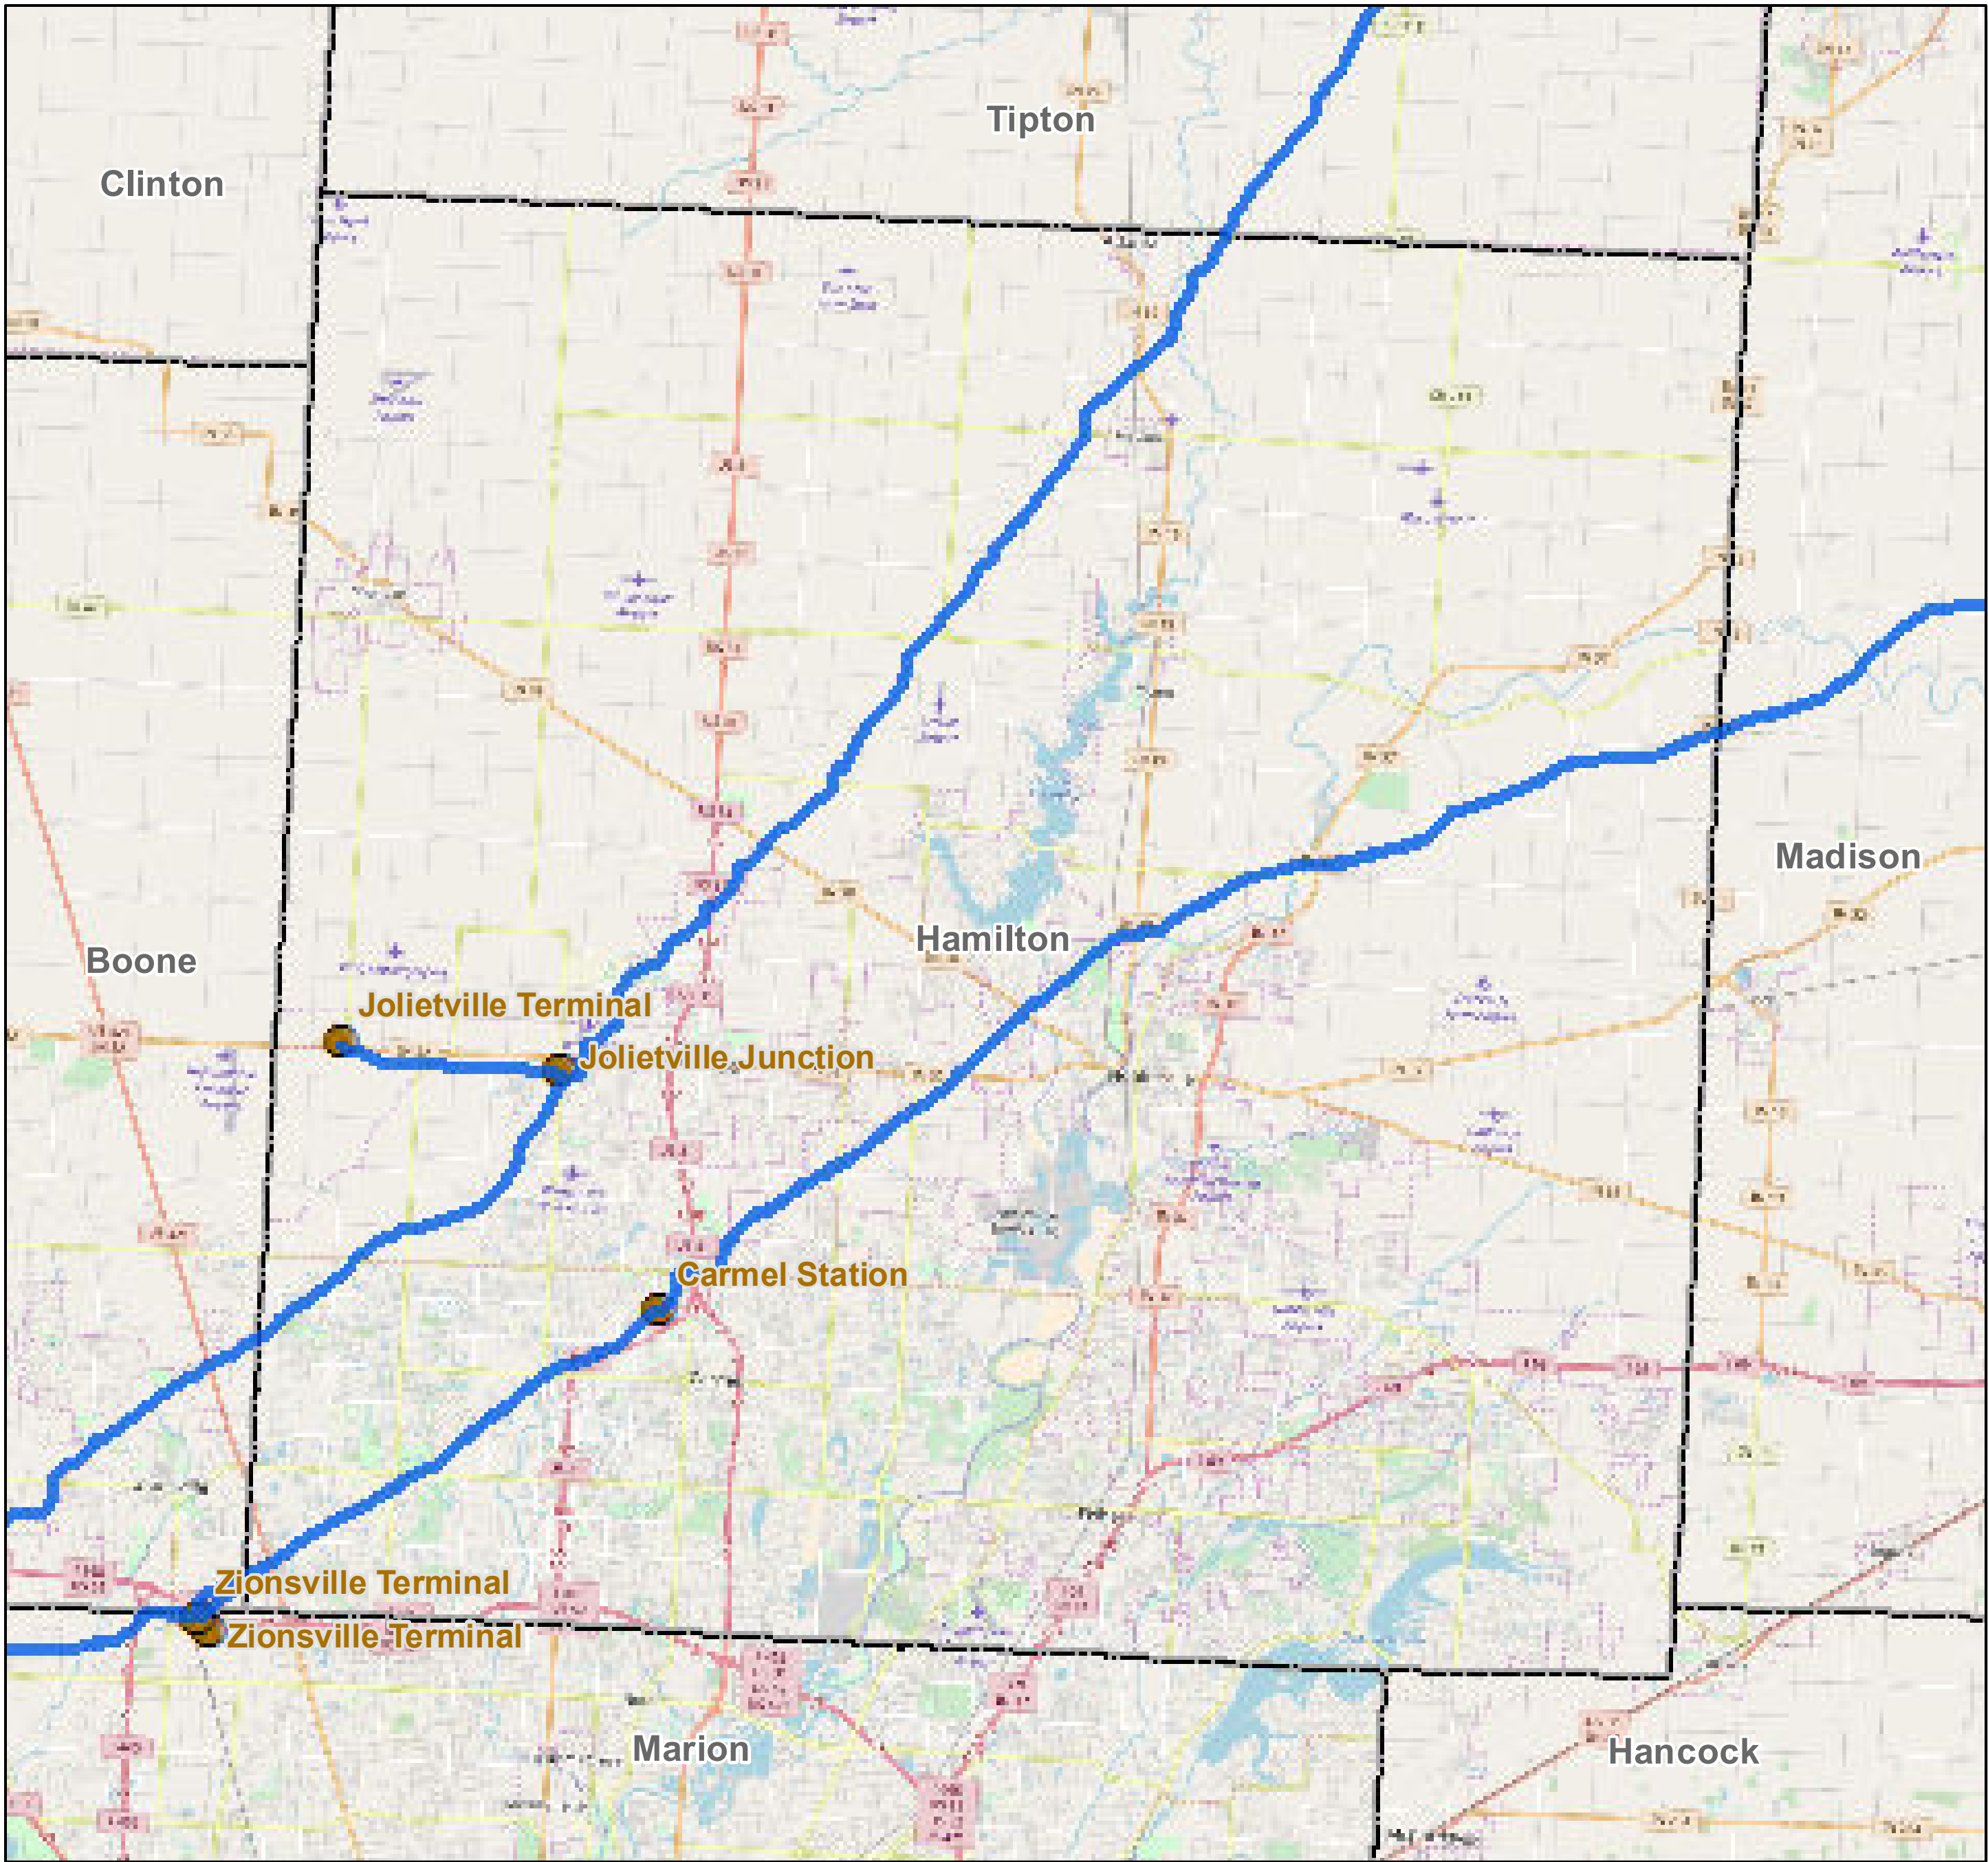

County: Hamilton, Indiana

BUCKEYE PARTNERS, L.P.

For more detailed pipeline information see the NPMS public viewer at:
www.npms.phmsa.dot.gov

1 in = 1.86 miles

Legend

- Buckeye Pipelines (6)
- Buckeye Facilities (3)
- State Boundaries
- County Boundaries

This map is not intended to be used to physically locate Buckeye's facilities. Facilities and other features are not to scale. Before conducting any excavation activities, you must first call your state One Call System to have all underground facilities physically located.