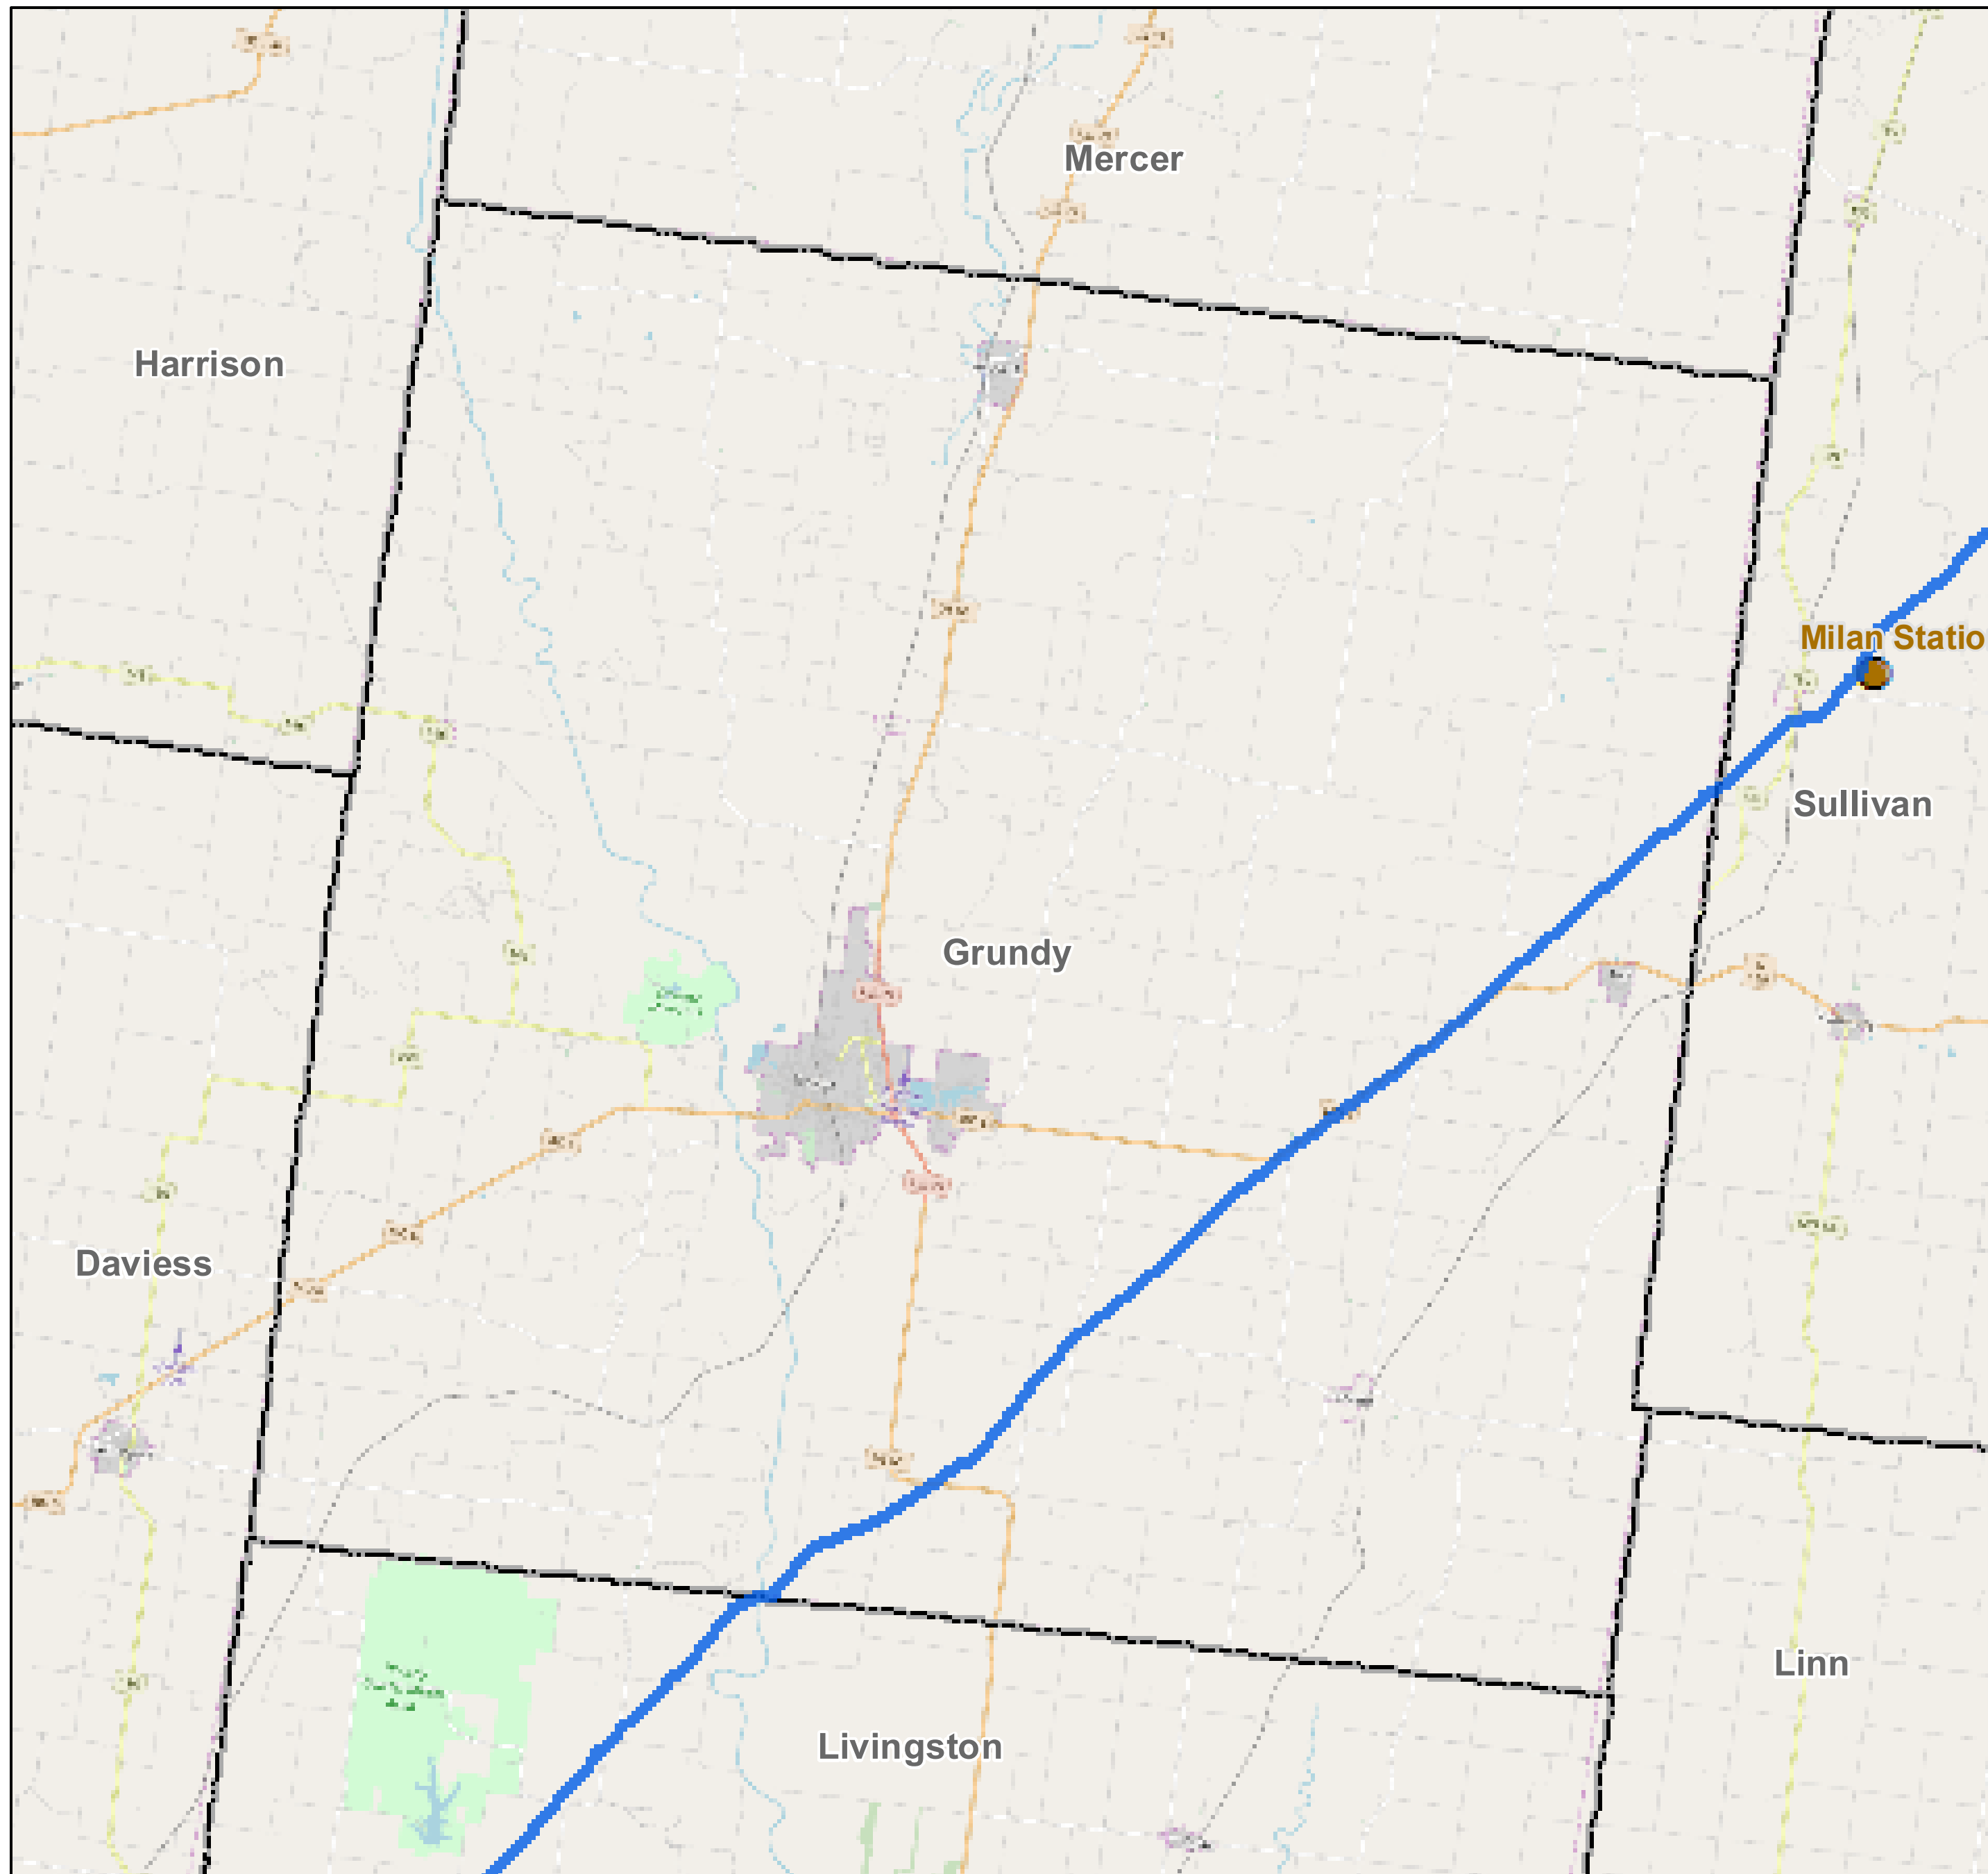

County: Grundy, Missouri

BUCKEYE PARTNERS, L.P.

For more detailed pipeline information see the NPMS public viewer at: www.npms.phmsa.dot.gov

1 in = 2.10 miles

Legend

-  Buckeye Pipelines (1)
-  Buckeye Facilities (0)
-  State Boundaries
-  County Boundaries

This map is not intended to be used to physically locate Buckeye's facilities. Facilities and other features are not to scale. Before conducting any excavation activities, you must first call your state One Call System to have all underground facilities physically located.