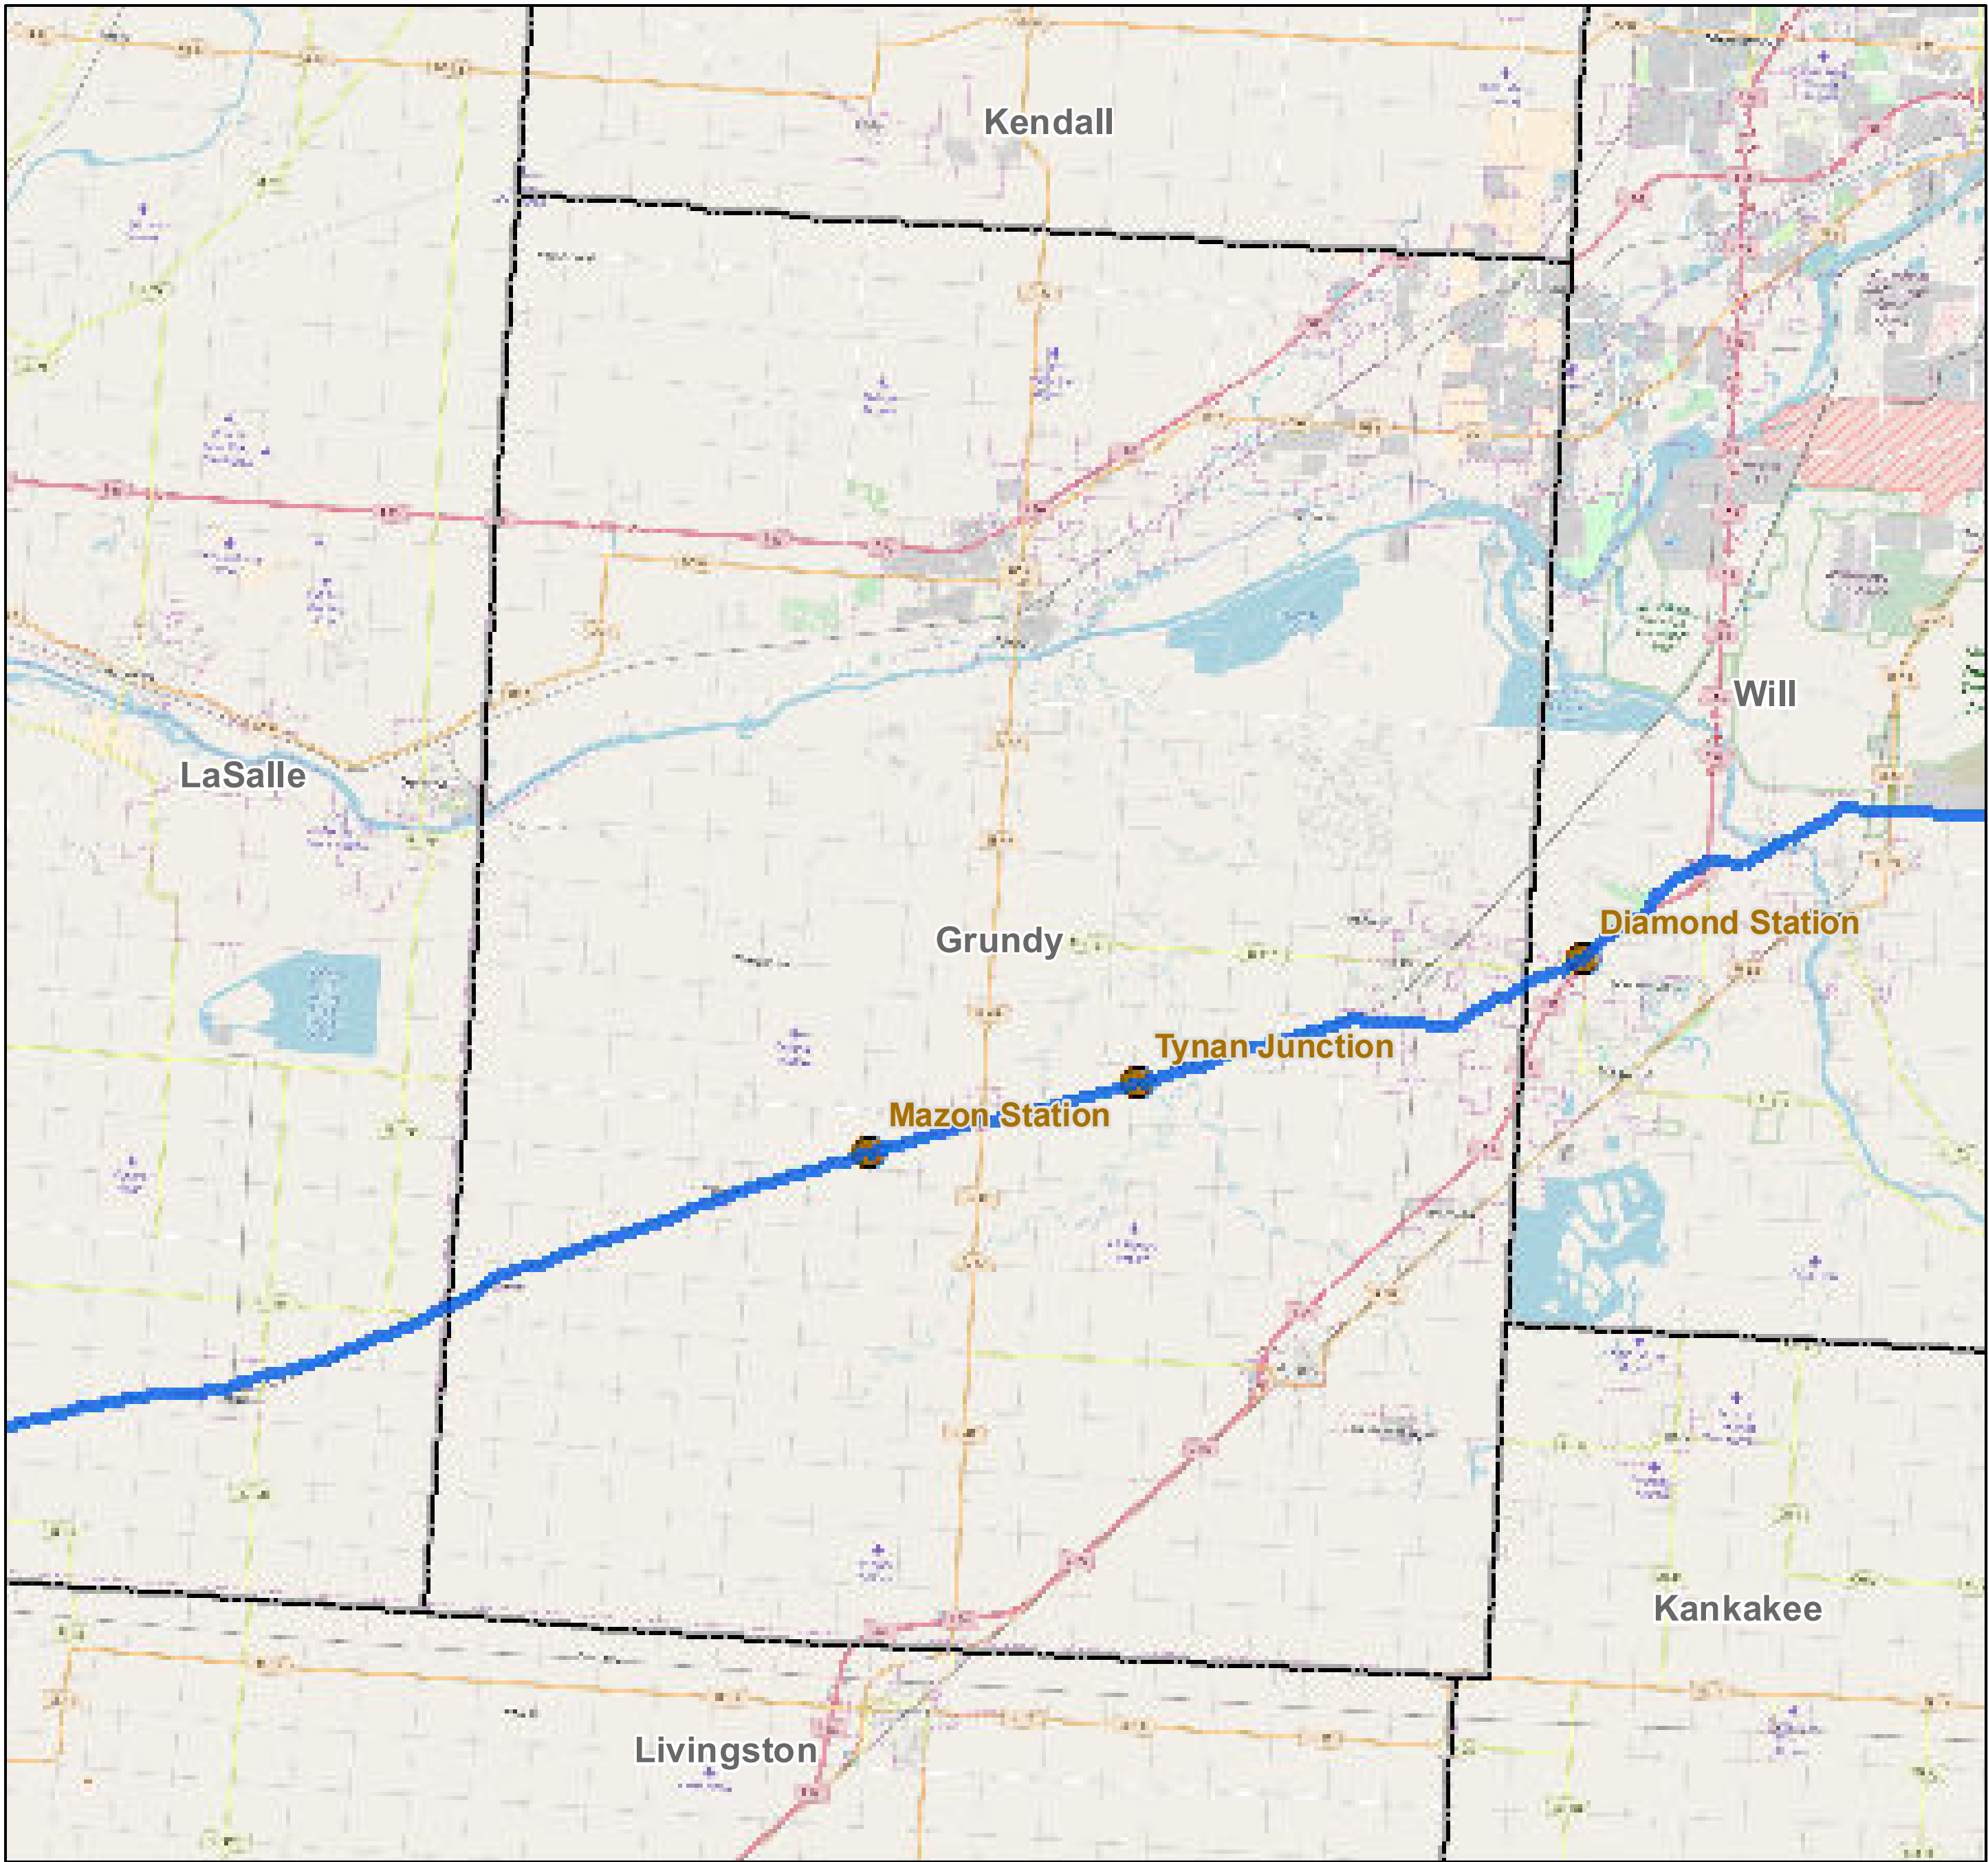

# County: Grundy, Illinois

**BUCKEYE PARTNERS, L.P.**

For more detailed pipeline information see the NPMS public viewer at:  
[www.npms.phmsa.dot.gov](http://www.npms.phmsa.dot.gov)

1 in = 2.25 miles

### Legend

- Buckeye Pipelines (9)
- Buckeye Facilities (2)
- State Boundaries
- County Boundaries

This map is not intended to be used to physically locate Buckeye's facilities. Facilities and other features are not to scale. Before conducting any excavation activities, you must first call your state One Call System to have all underground facilities physically located.