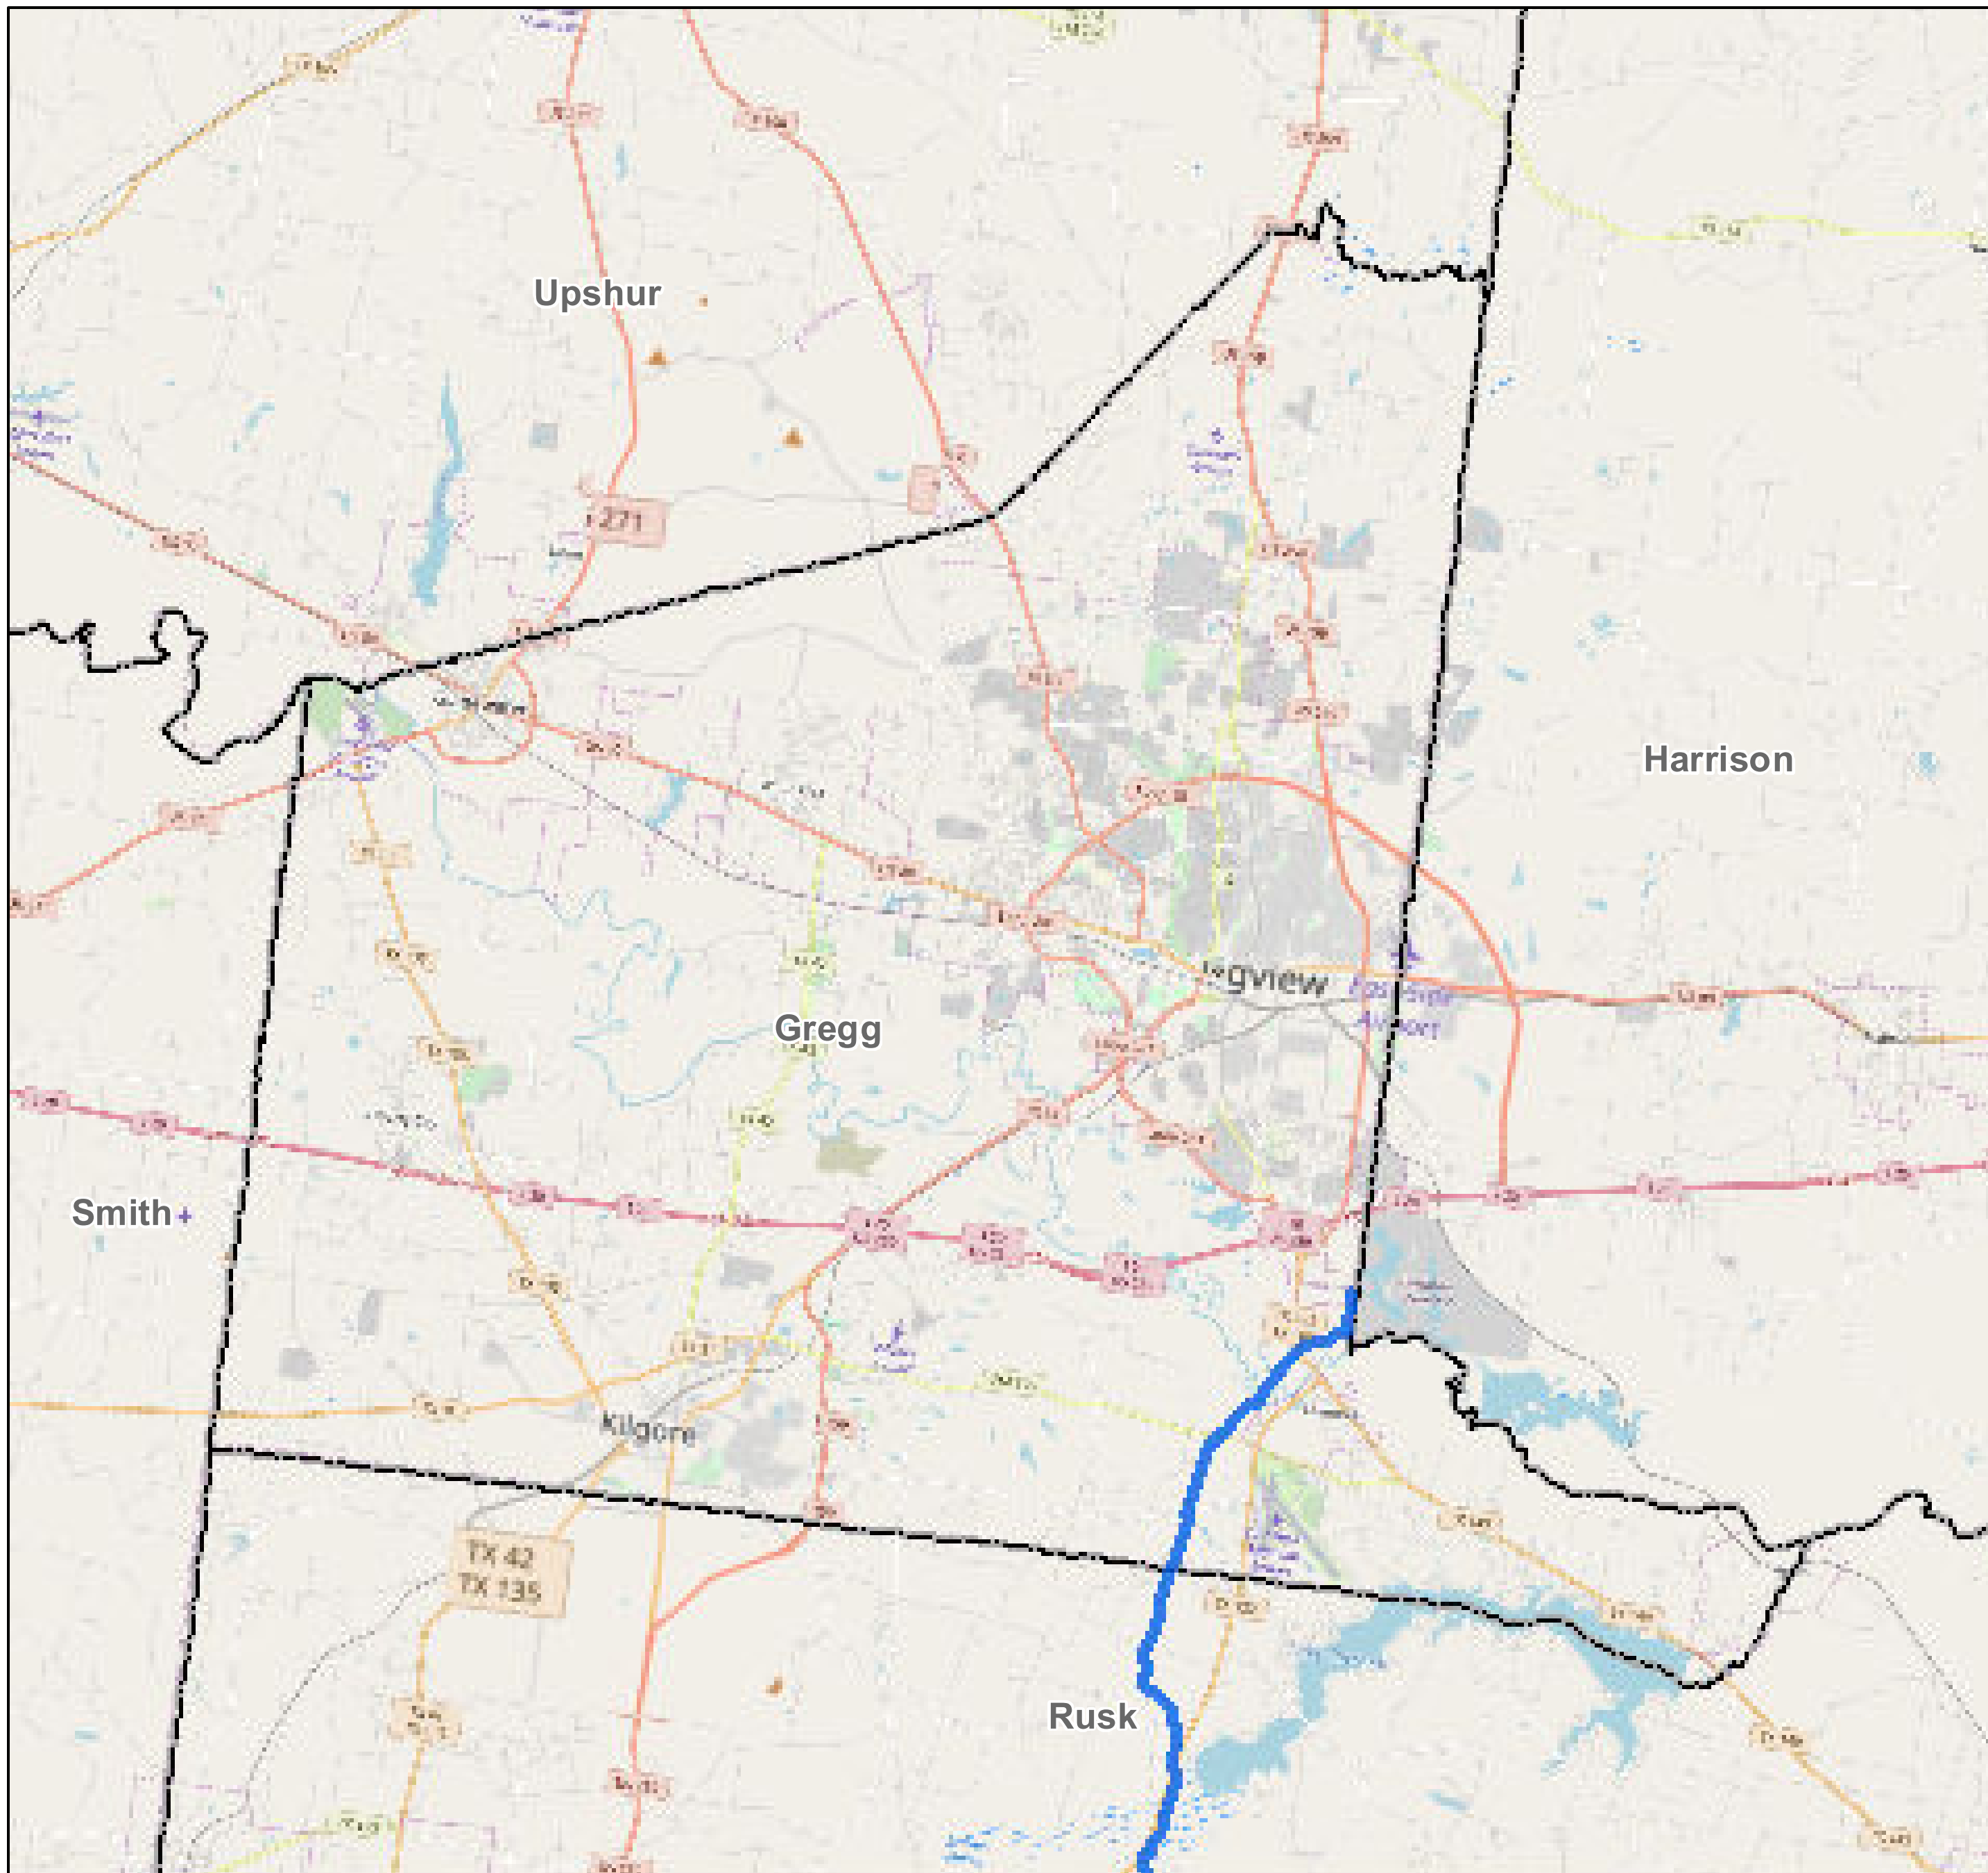

County: Gregg, Texas

BUCKEYE PARTNERS, L.P.

For more detailed pipeline information see the NPMS public viewer at: www.npms.phmsa.dot.gov

1 in = 2.03 miles

Legend

-  Buckeye Pipelines (1)
-  Buckeye Facilities (0)
-  State Boundaries
-  County Boundaries

This map is not intended to be used to physically locate Buckeye's facilities. Facilities and other features are not to scale. Before conducting any excavation activities, you must first call your state One Call System to have all underground facilities physically located.