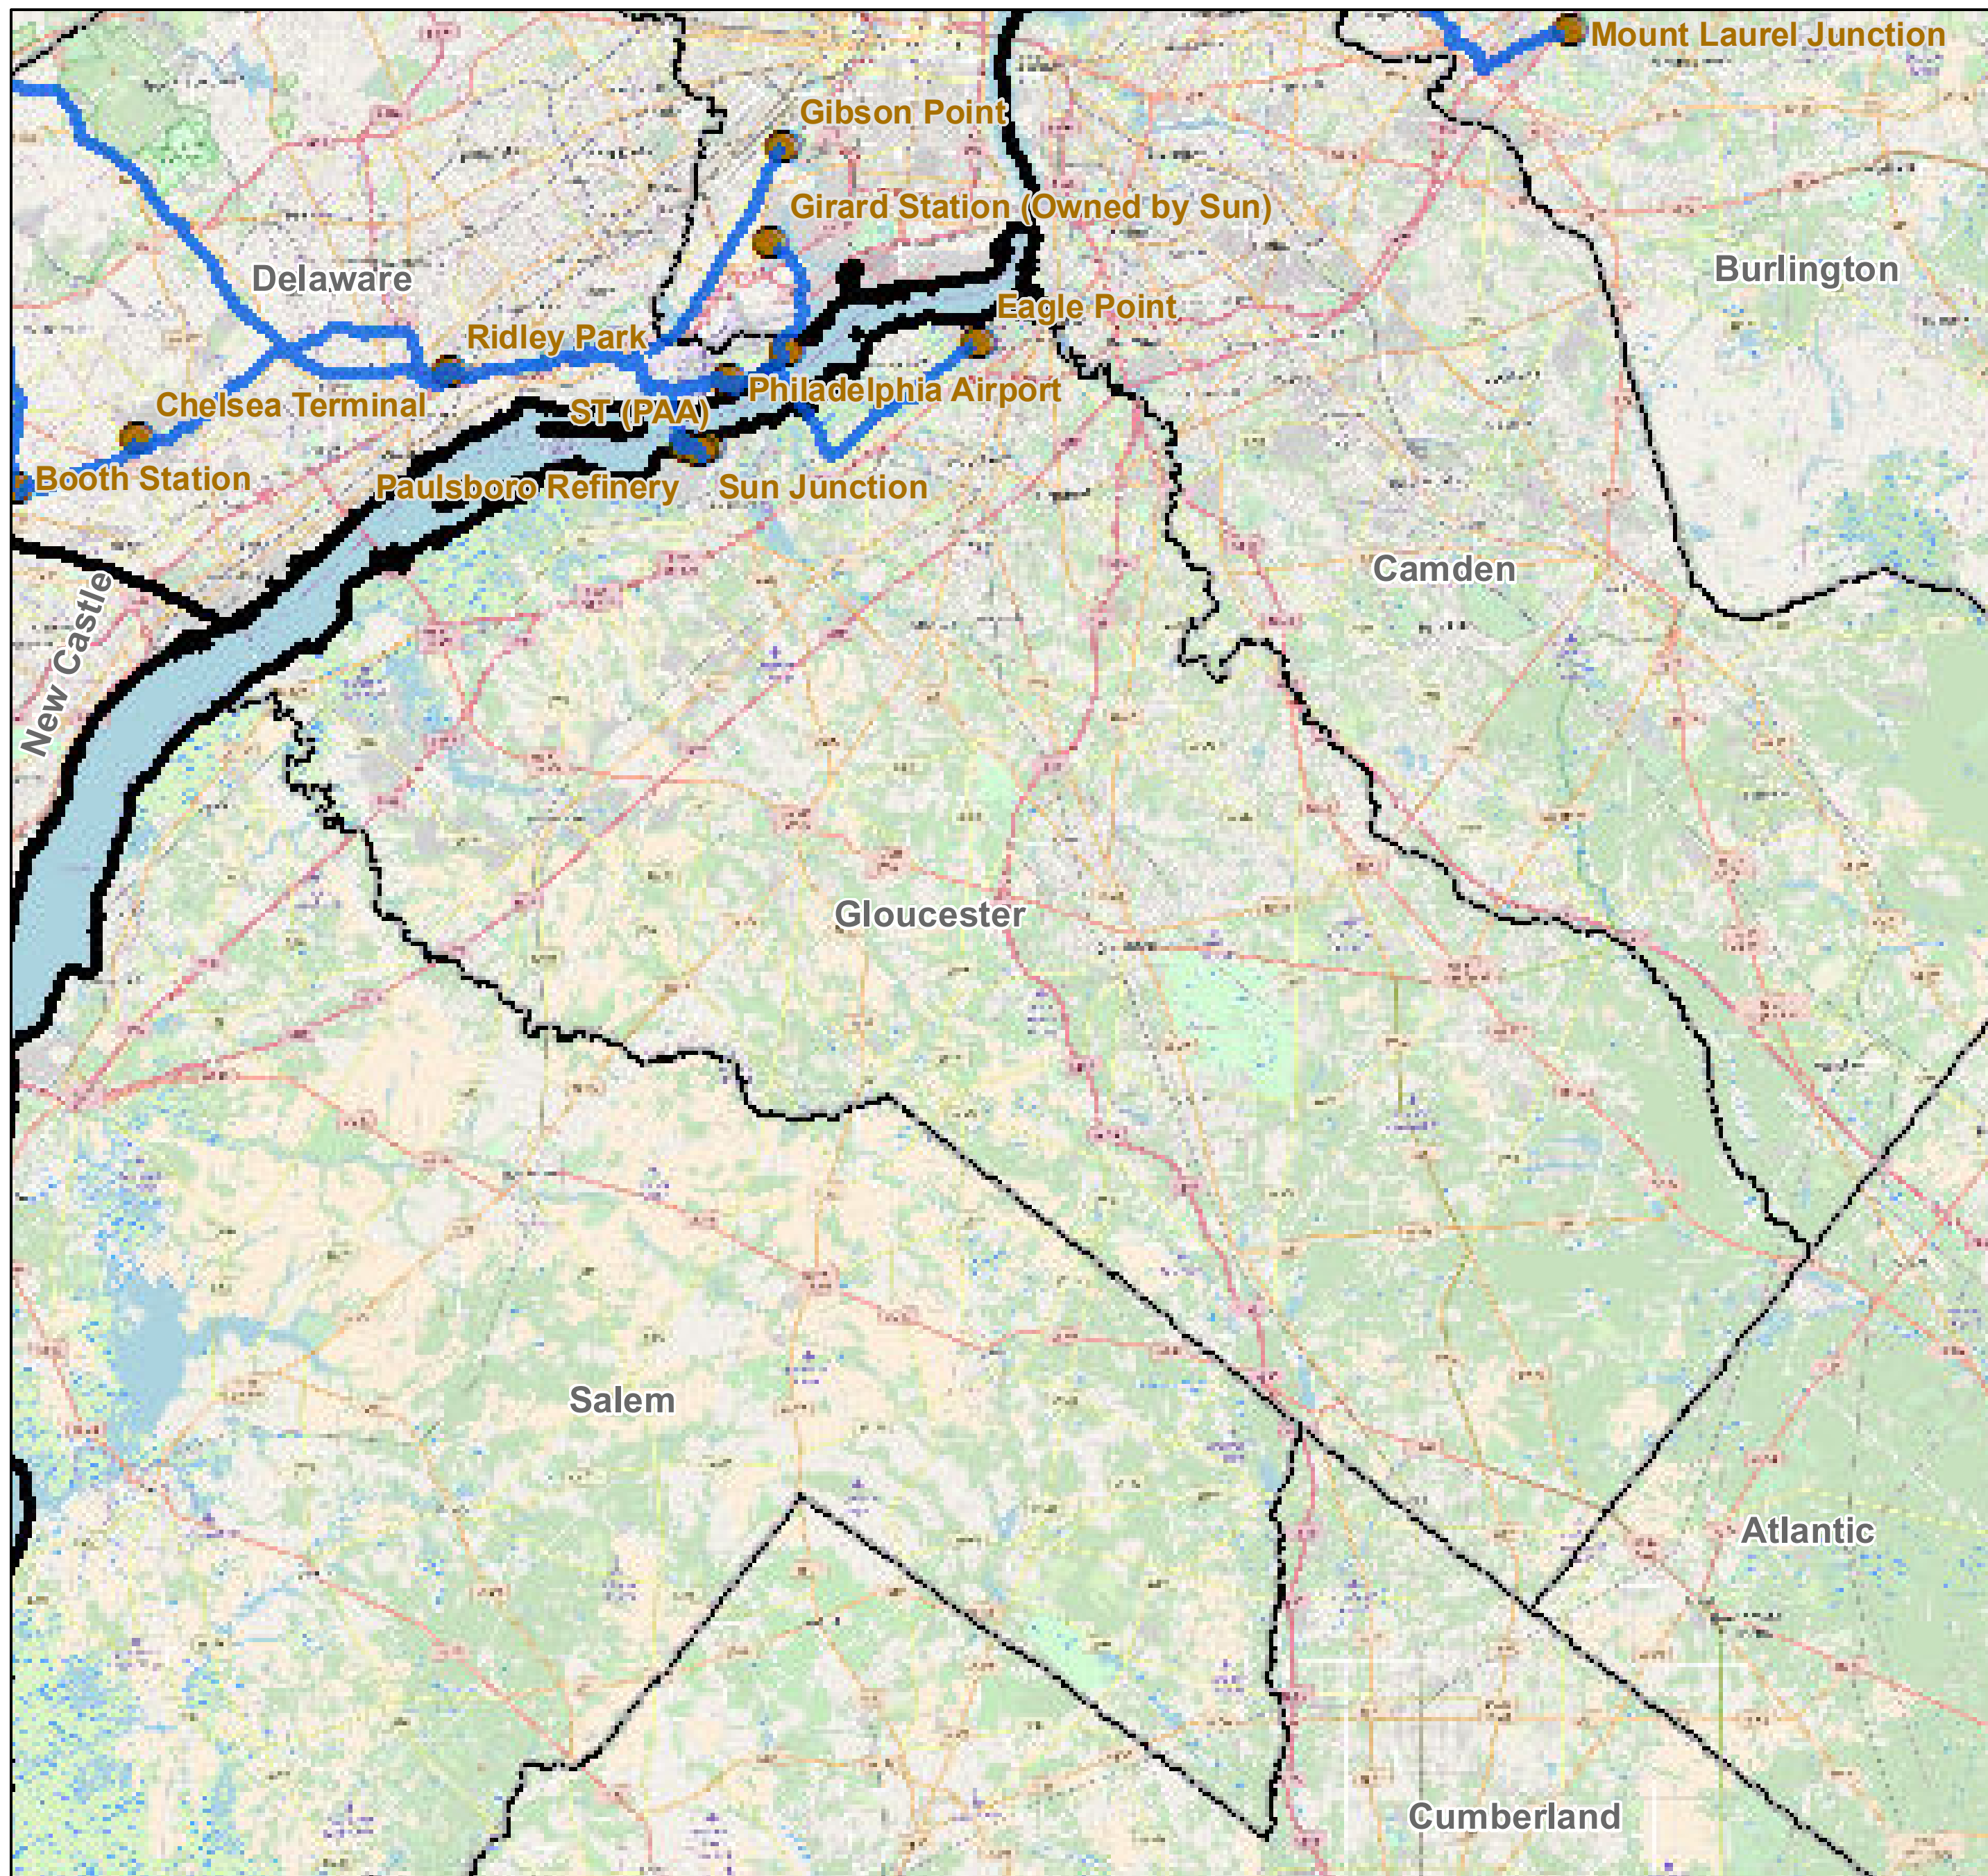

County: Gloucester, New Jersey

BUCKEYE PARTNERS, L.P.

For more detailed pipeline information see the NPMS public viewer at: www.npms.phmsa.dot.gov

1 in = 2.52 miles

Legend

-  Buckeye Pipelines (6)
-  Buckeye Facilities (4)
-  State Boundaries
-  County Boundaries

This map is not intended to be used to physically locate Buckeye's facilities. Facilities and other features are not to scale. Before conducting any excavation activities, you must first call your state One Call System to have all underground facilities physically located.