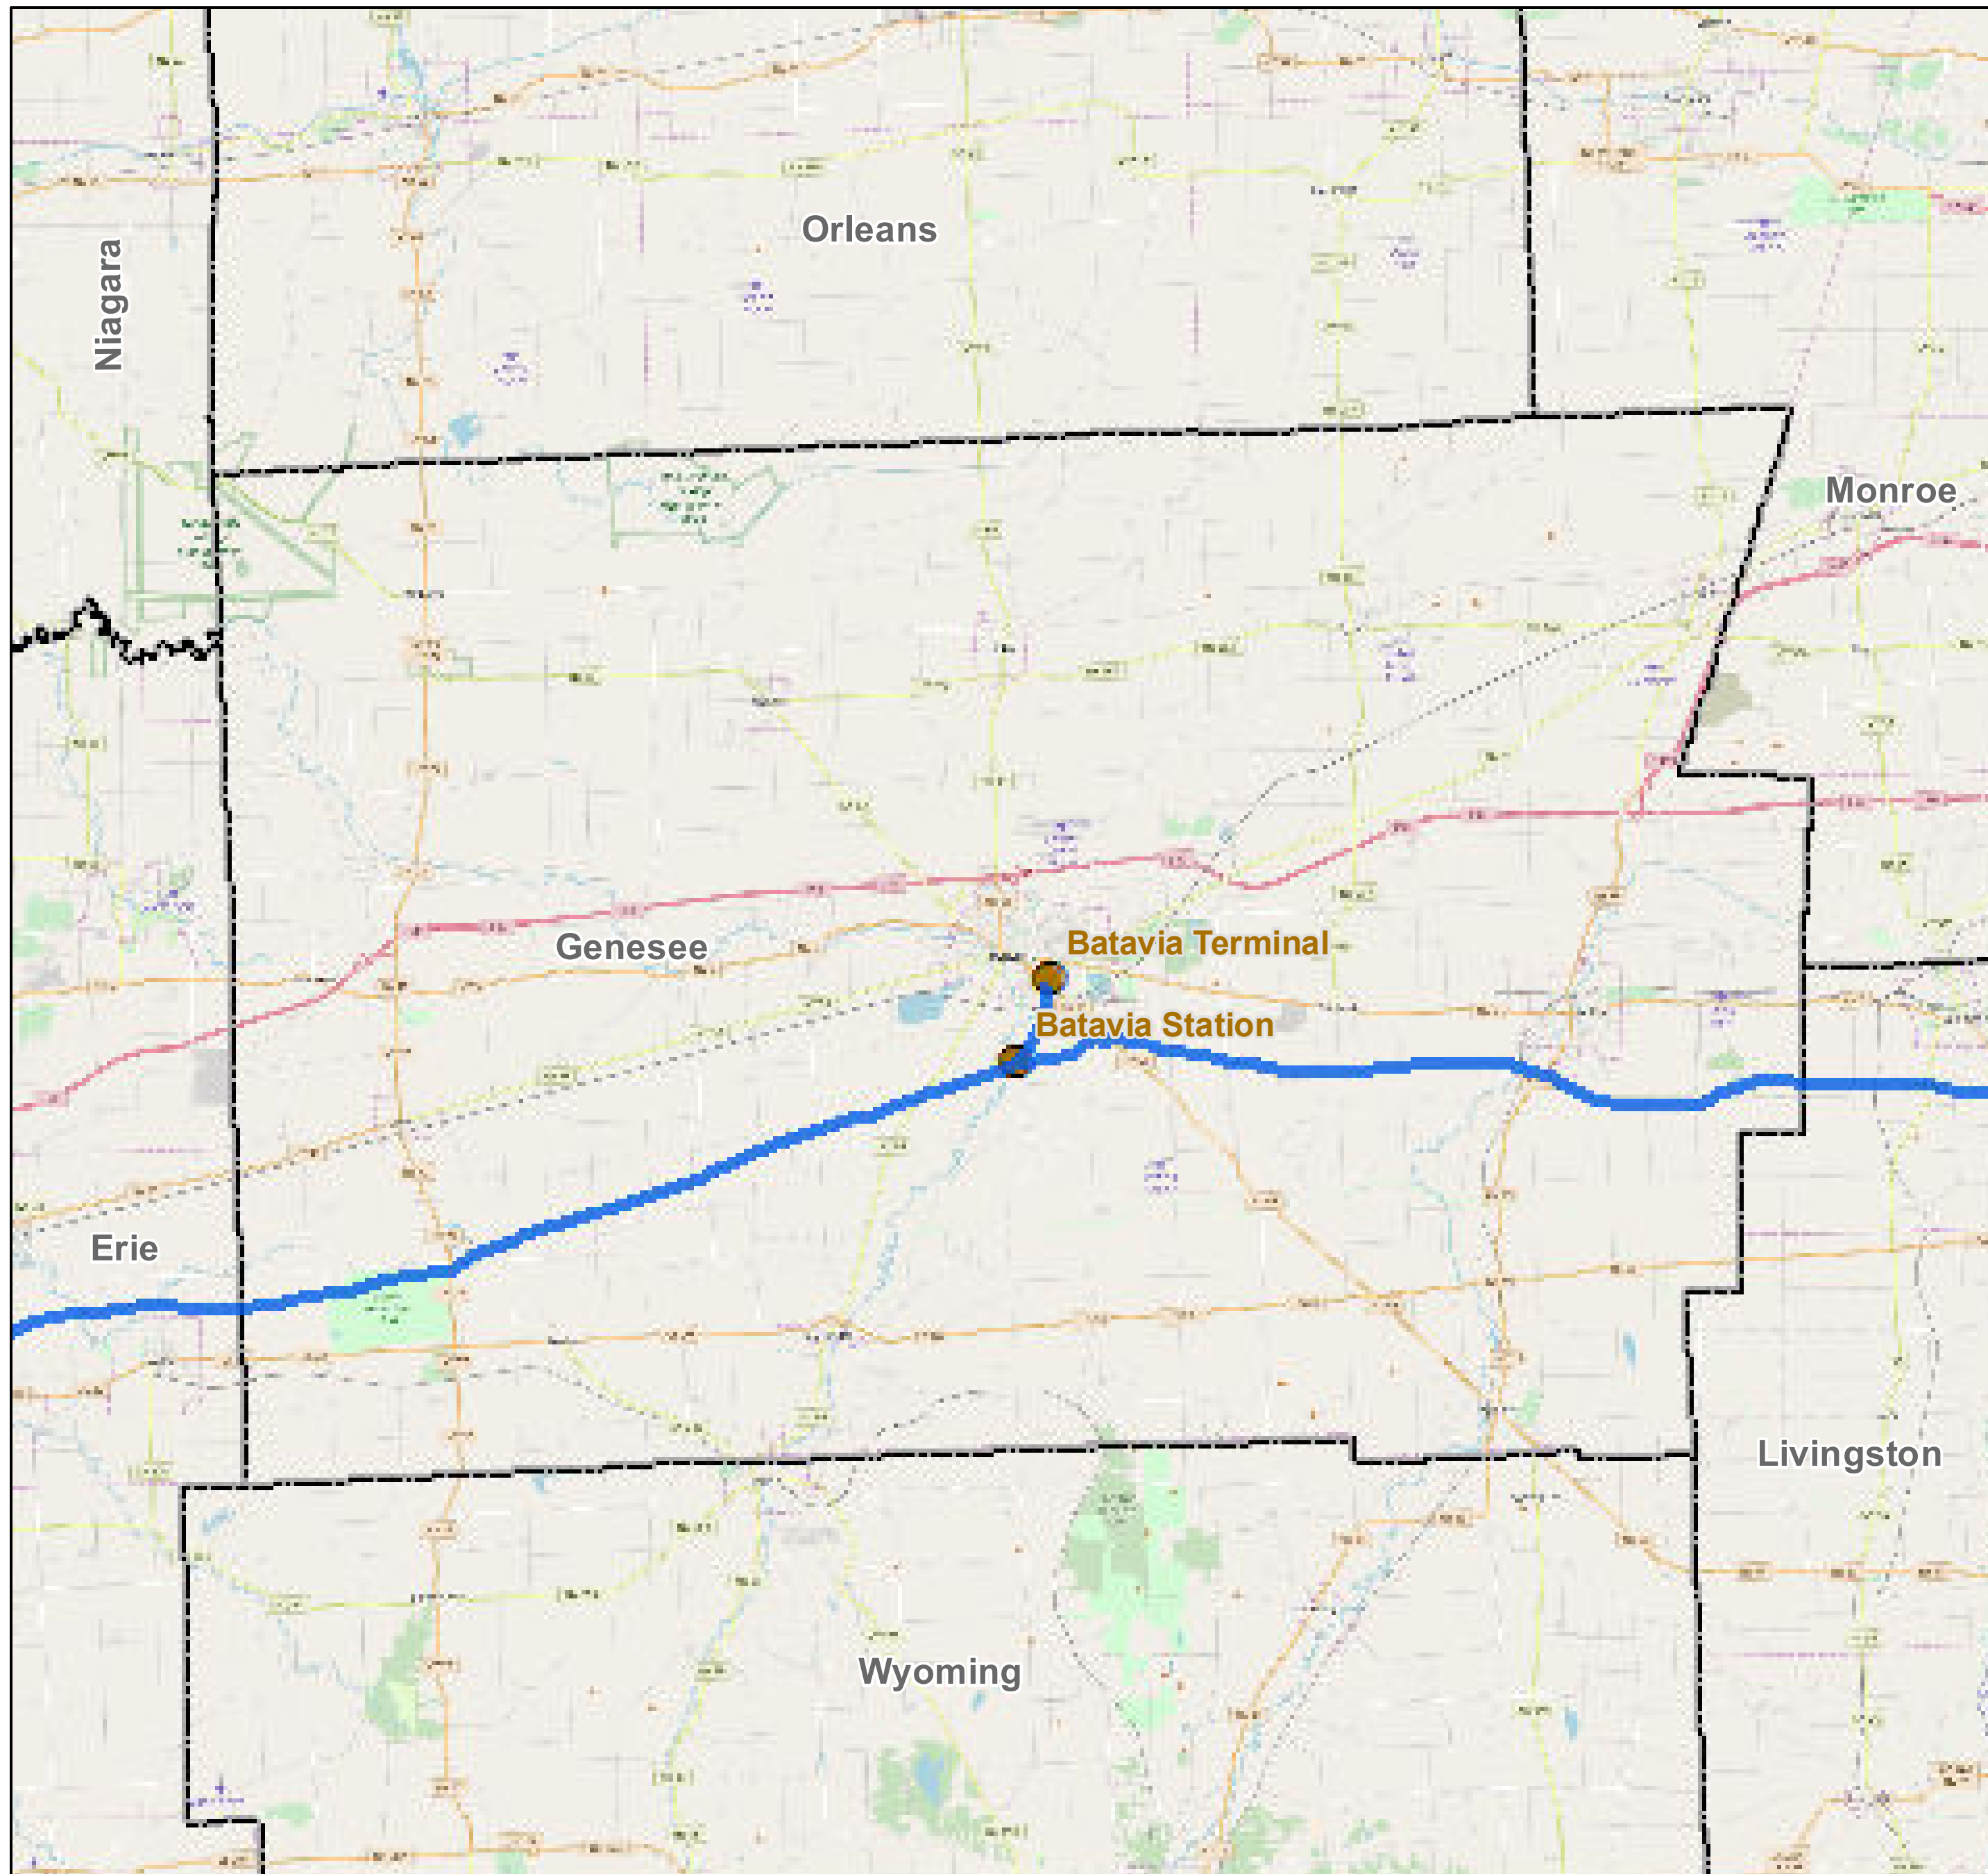

# County: Genesee, New York

**BUCKEYE PARTNERS, L.P.**

For more detailed pipeline information see the NPMS public viewer at:  
[www.npms.phmsa.dot.gov](http://www.npms.phmsa.dot.gov)

1 in = 2.38 miles

## Legend

-  Buckeye Pipelines (4)
-  Buckeye Facilities (2)
-  State Boundaries
-  County Boundaries

This map is not intended to be used to physically locate Buckeye's facilities. Facilities and other features are not to scale. Before conducting any excavation activities, you must first call your state One Call System to have all underground facilities physically located.