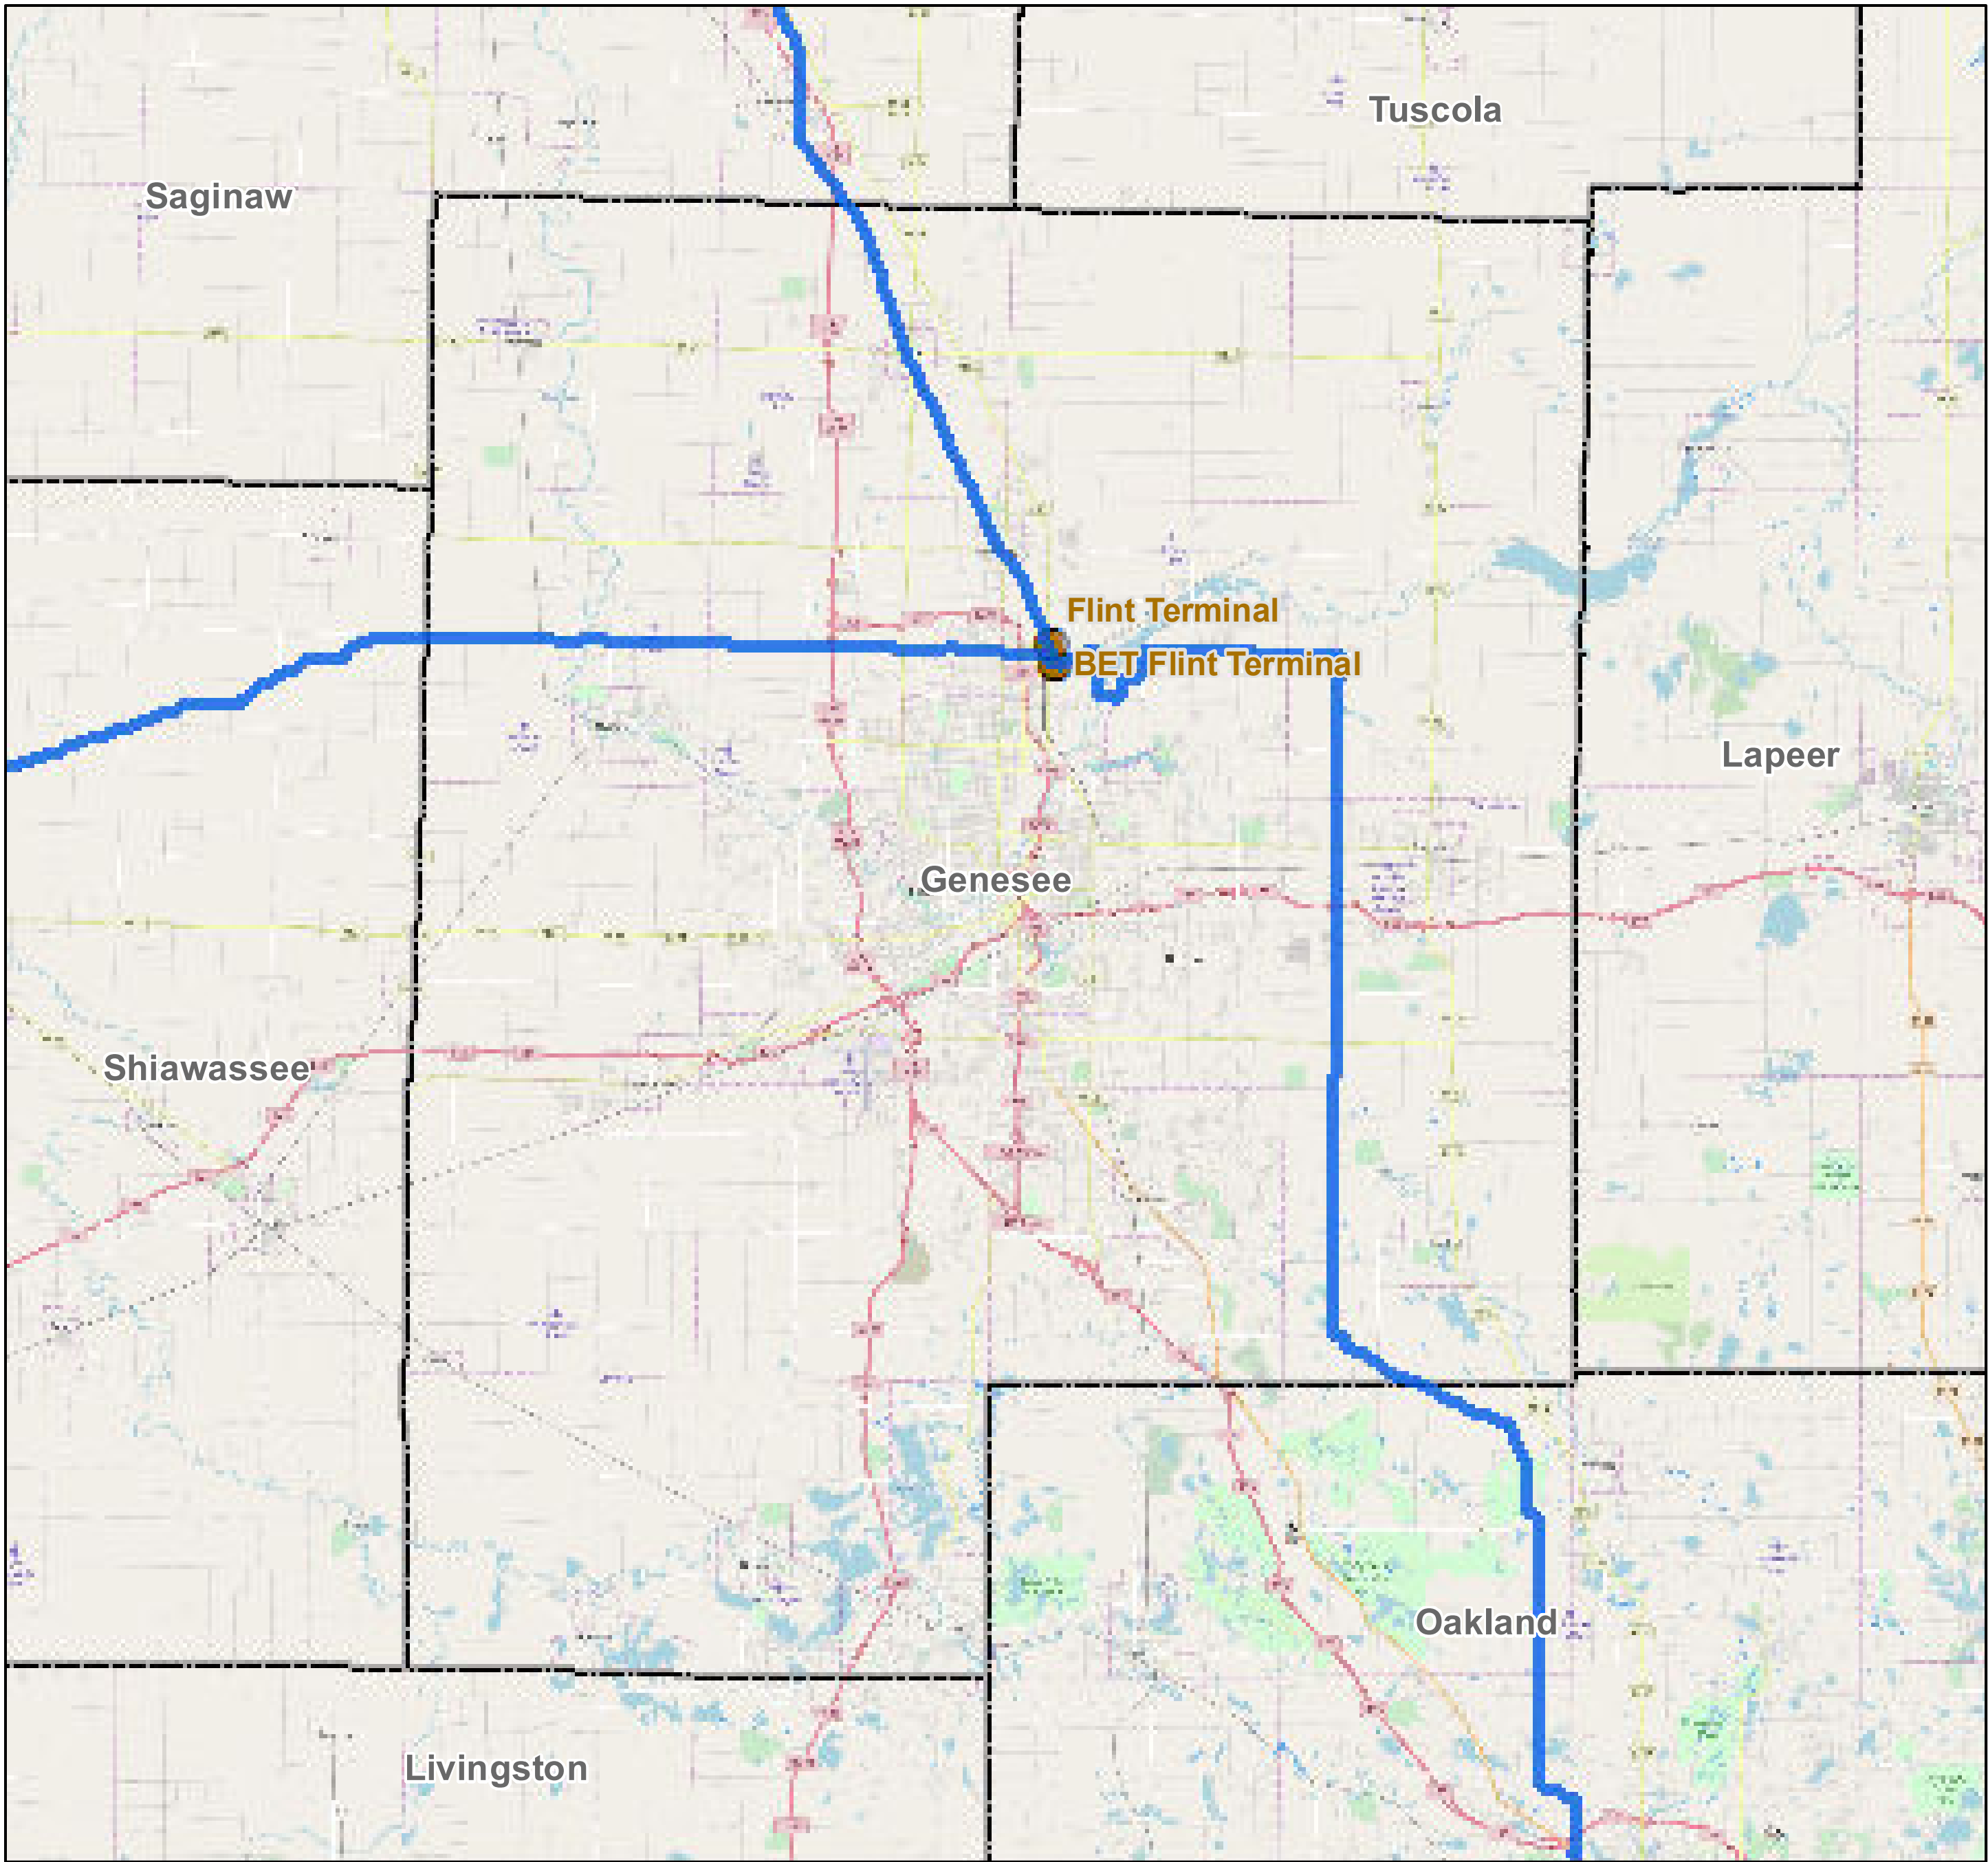

County: Genesee, Michigan

BUCKEYE PARTNERS, L.P.

For more detailed pipeline information see the NPMS public viewer at: www.npms.phmsa.dot.gov

1 in = 2.72 miles

Legend

- Buckeye Pipelines (4)
- Buckeye Facilities (2)
- State Boundaries
- County Boundaries

This map is not intended to be used to physically locate Buckeye's facilities. Facilities and other features are not to scale. Before conducting any excavation activities, you must first call your state One Call System to have all underground facilities physically located.