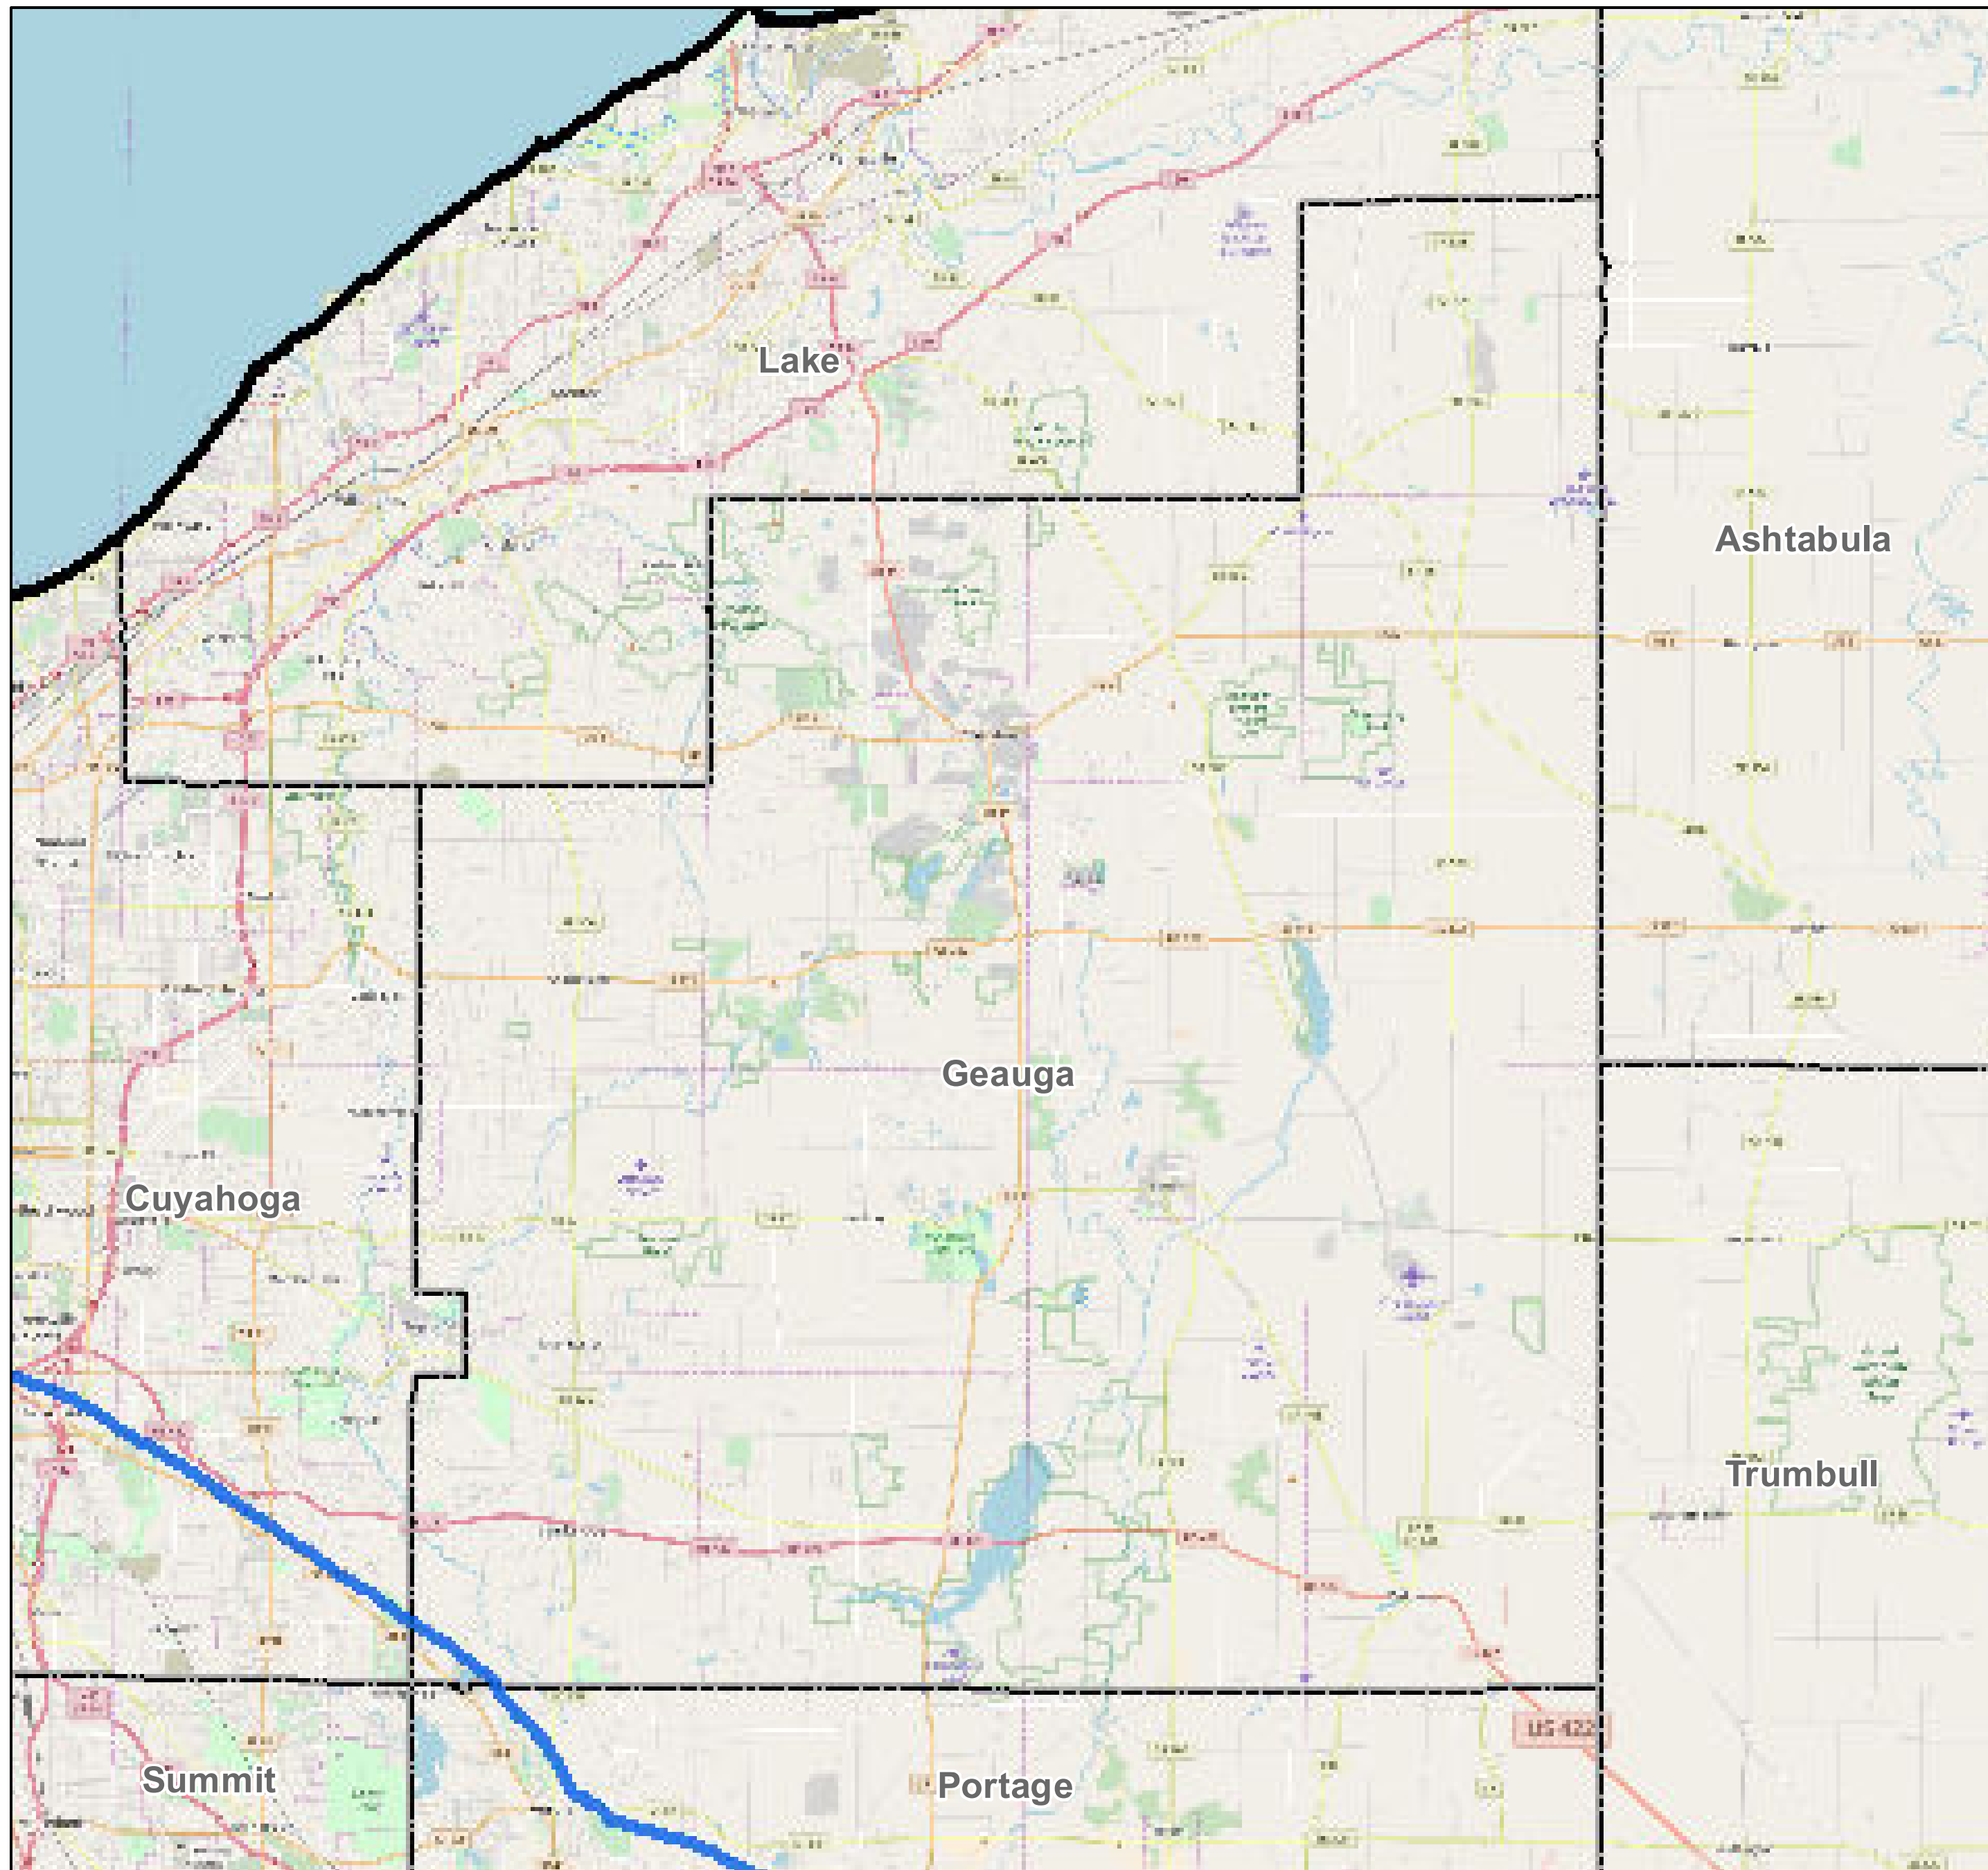

County: Geauga, Ohio

BUCKEYE PARTNERS, L.P.

For more detailed pipeline information see the NPMS public viewer at: www.npms.phmsa.dot.gov

1 in = 2.26 miles

Legend

-  Buckeye Pipelines (1)
-  Buckeye Facilities (0)
-  State Boundaries
-  County Boundaries

This map is not intended to be used to physically locate Buckeye's facilities. Facilities and other features are not to scale. Before conducting any excavation activities, you must first call your state One Call System to have all underground facilities physically located.