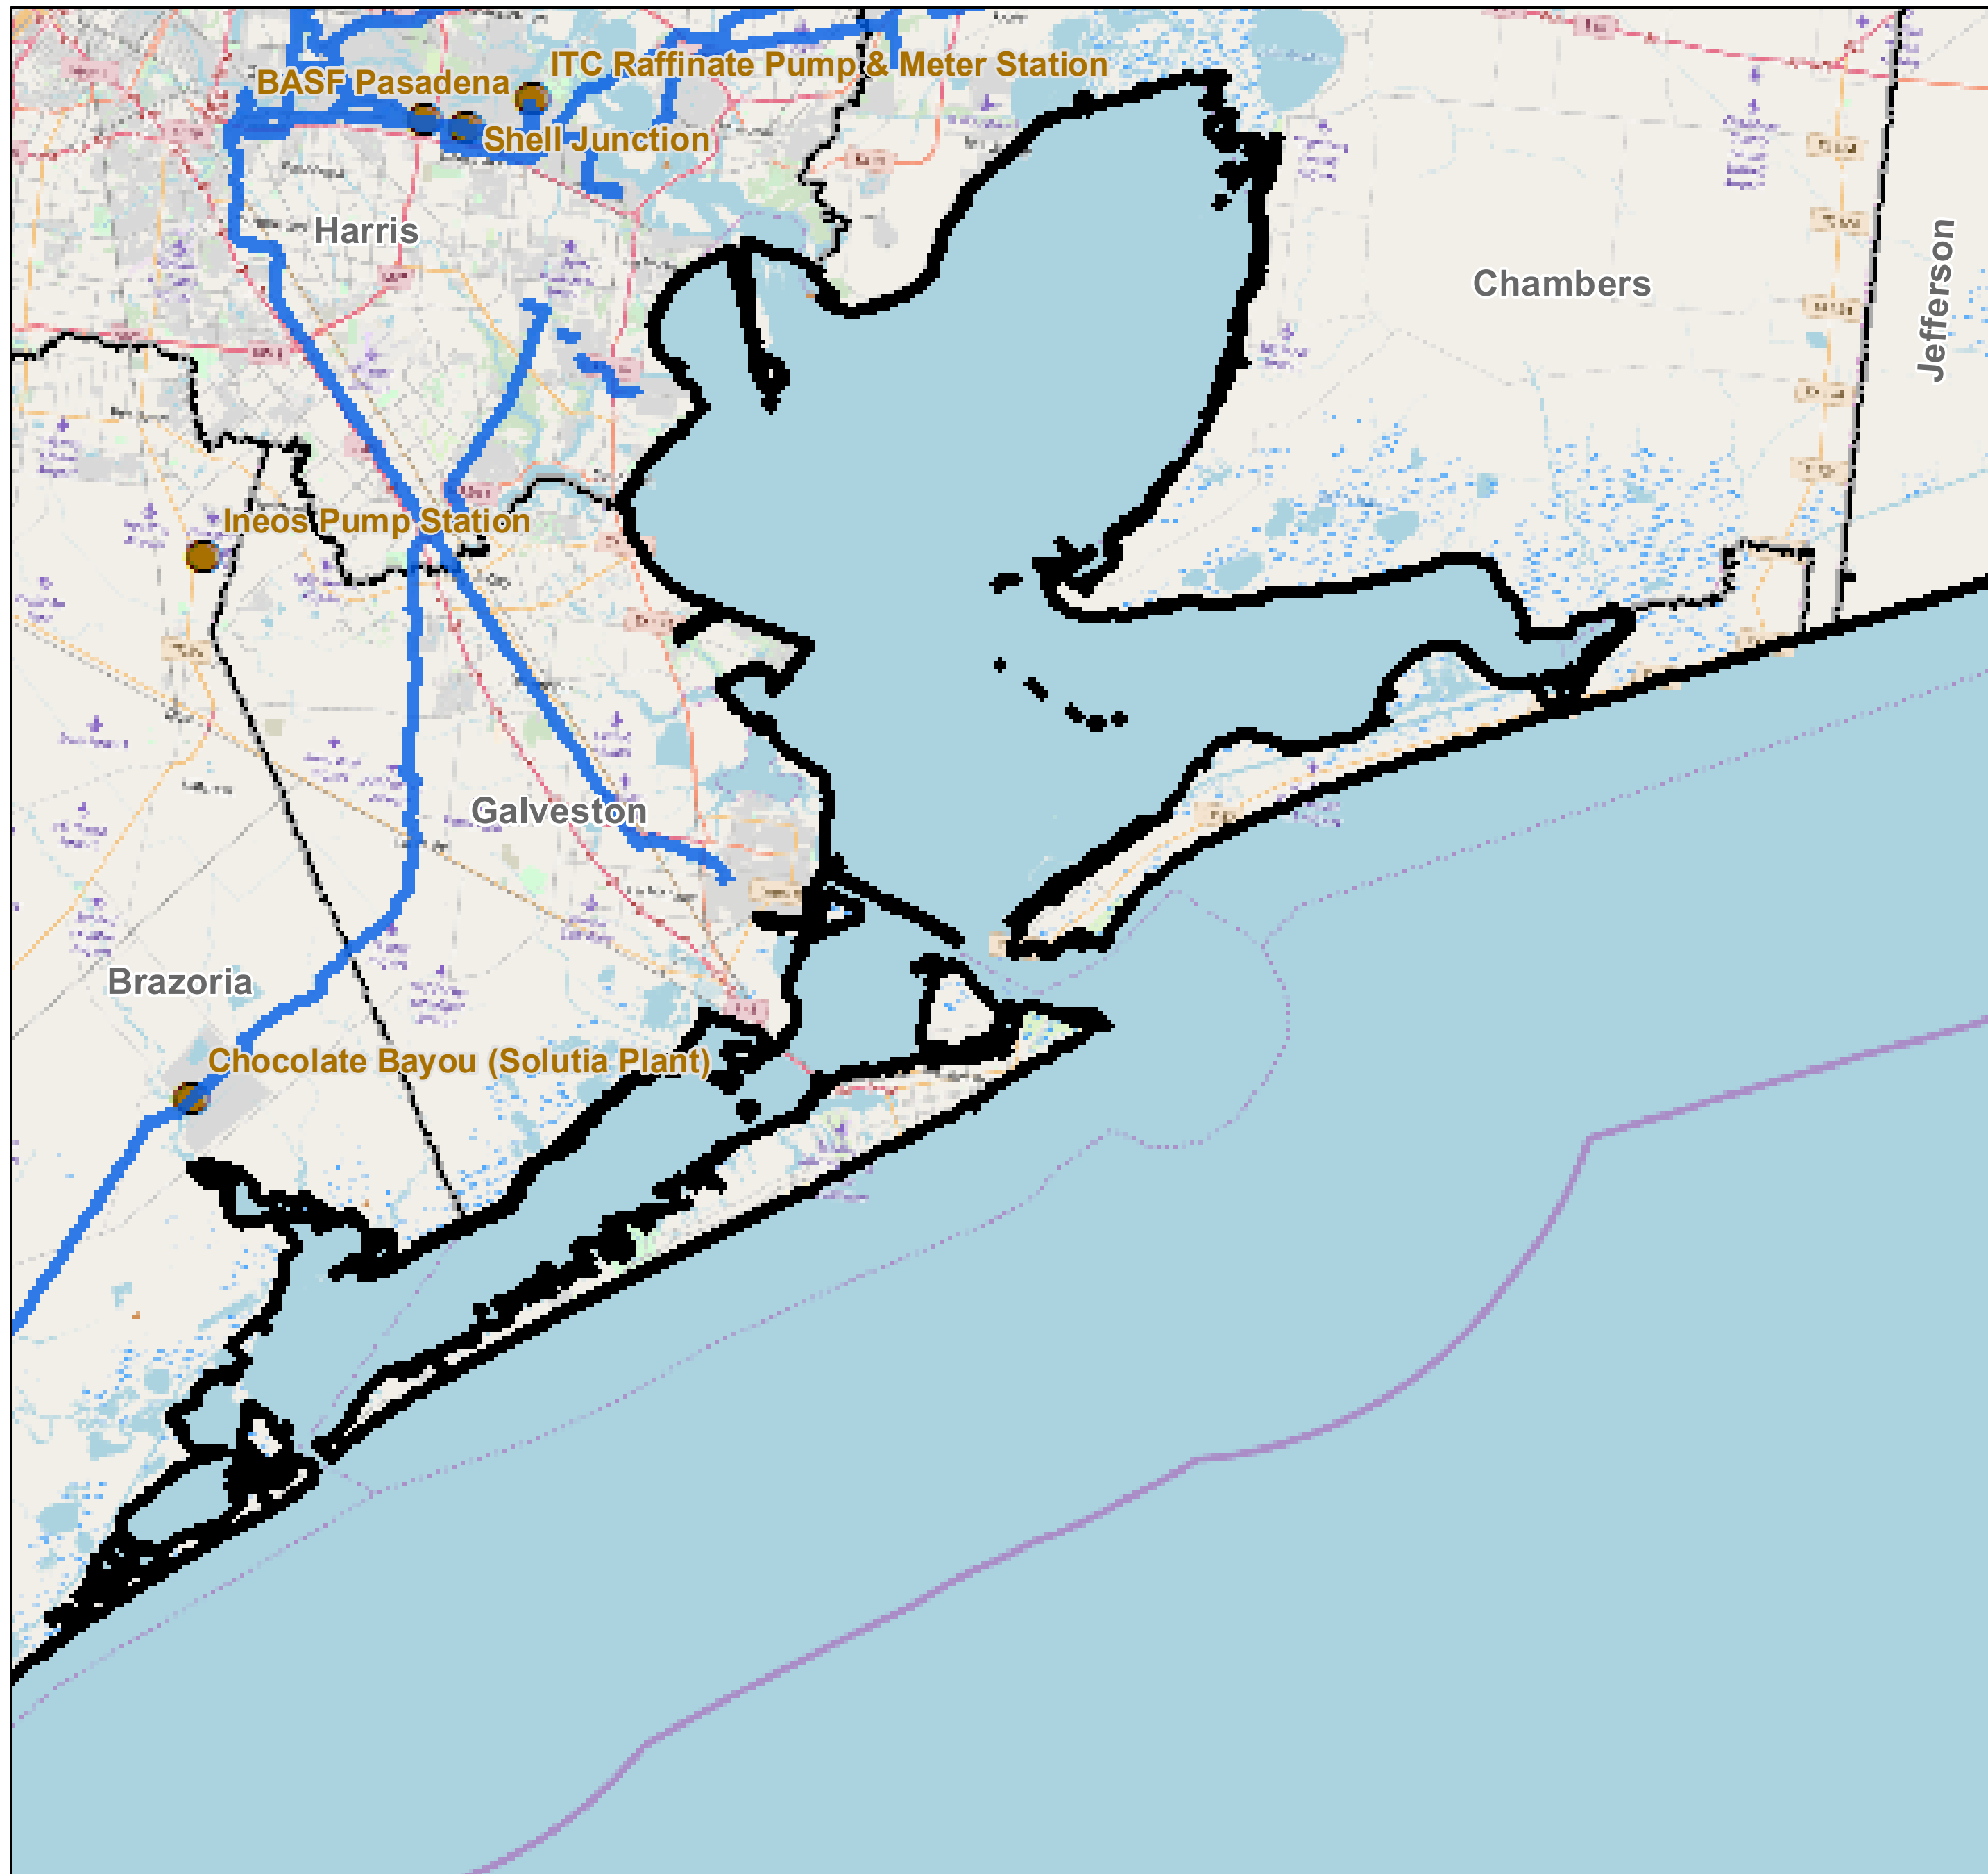

# County: Galveston, Texas

**BUCKEYE PARTNERS, L.P.**

For more detailed pipeline information see the NPMS public viewer at: [www.npms.phmsa.dot.gov](http://www.npms.phmsa.dot.gov)

1 in = 4.48 miles

## Legend

- Buckeye Pipelines (3)
- Buckeye Facilities (0)
- State Boundaries
- County Boundaries

This map is not intended to be used to physically locate Buckeye's facilities. Facilities and other features are not to scale. Before conducting any excavation activities, you must first call your state One Call System to have all underground facilities physically located.