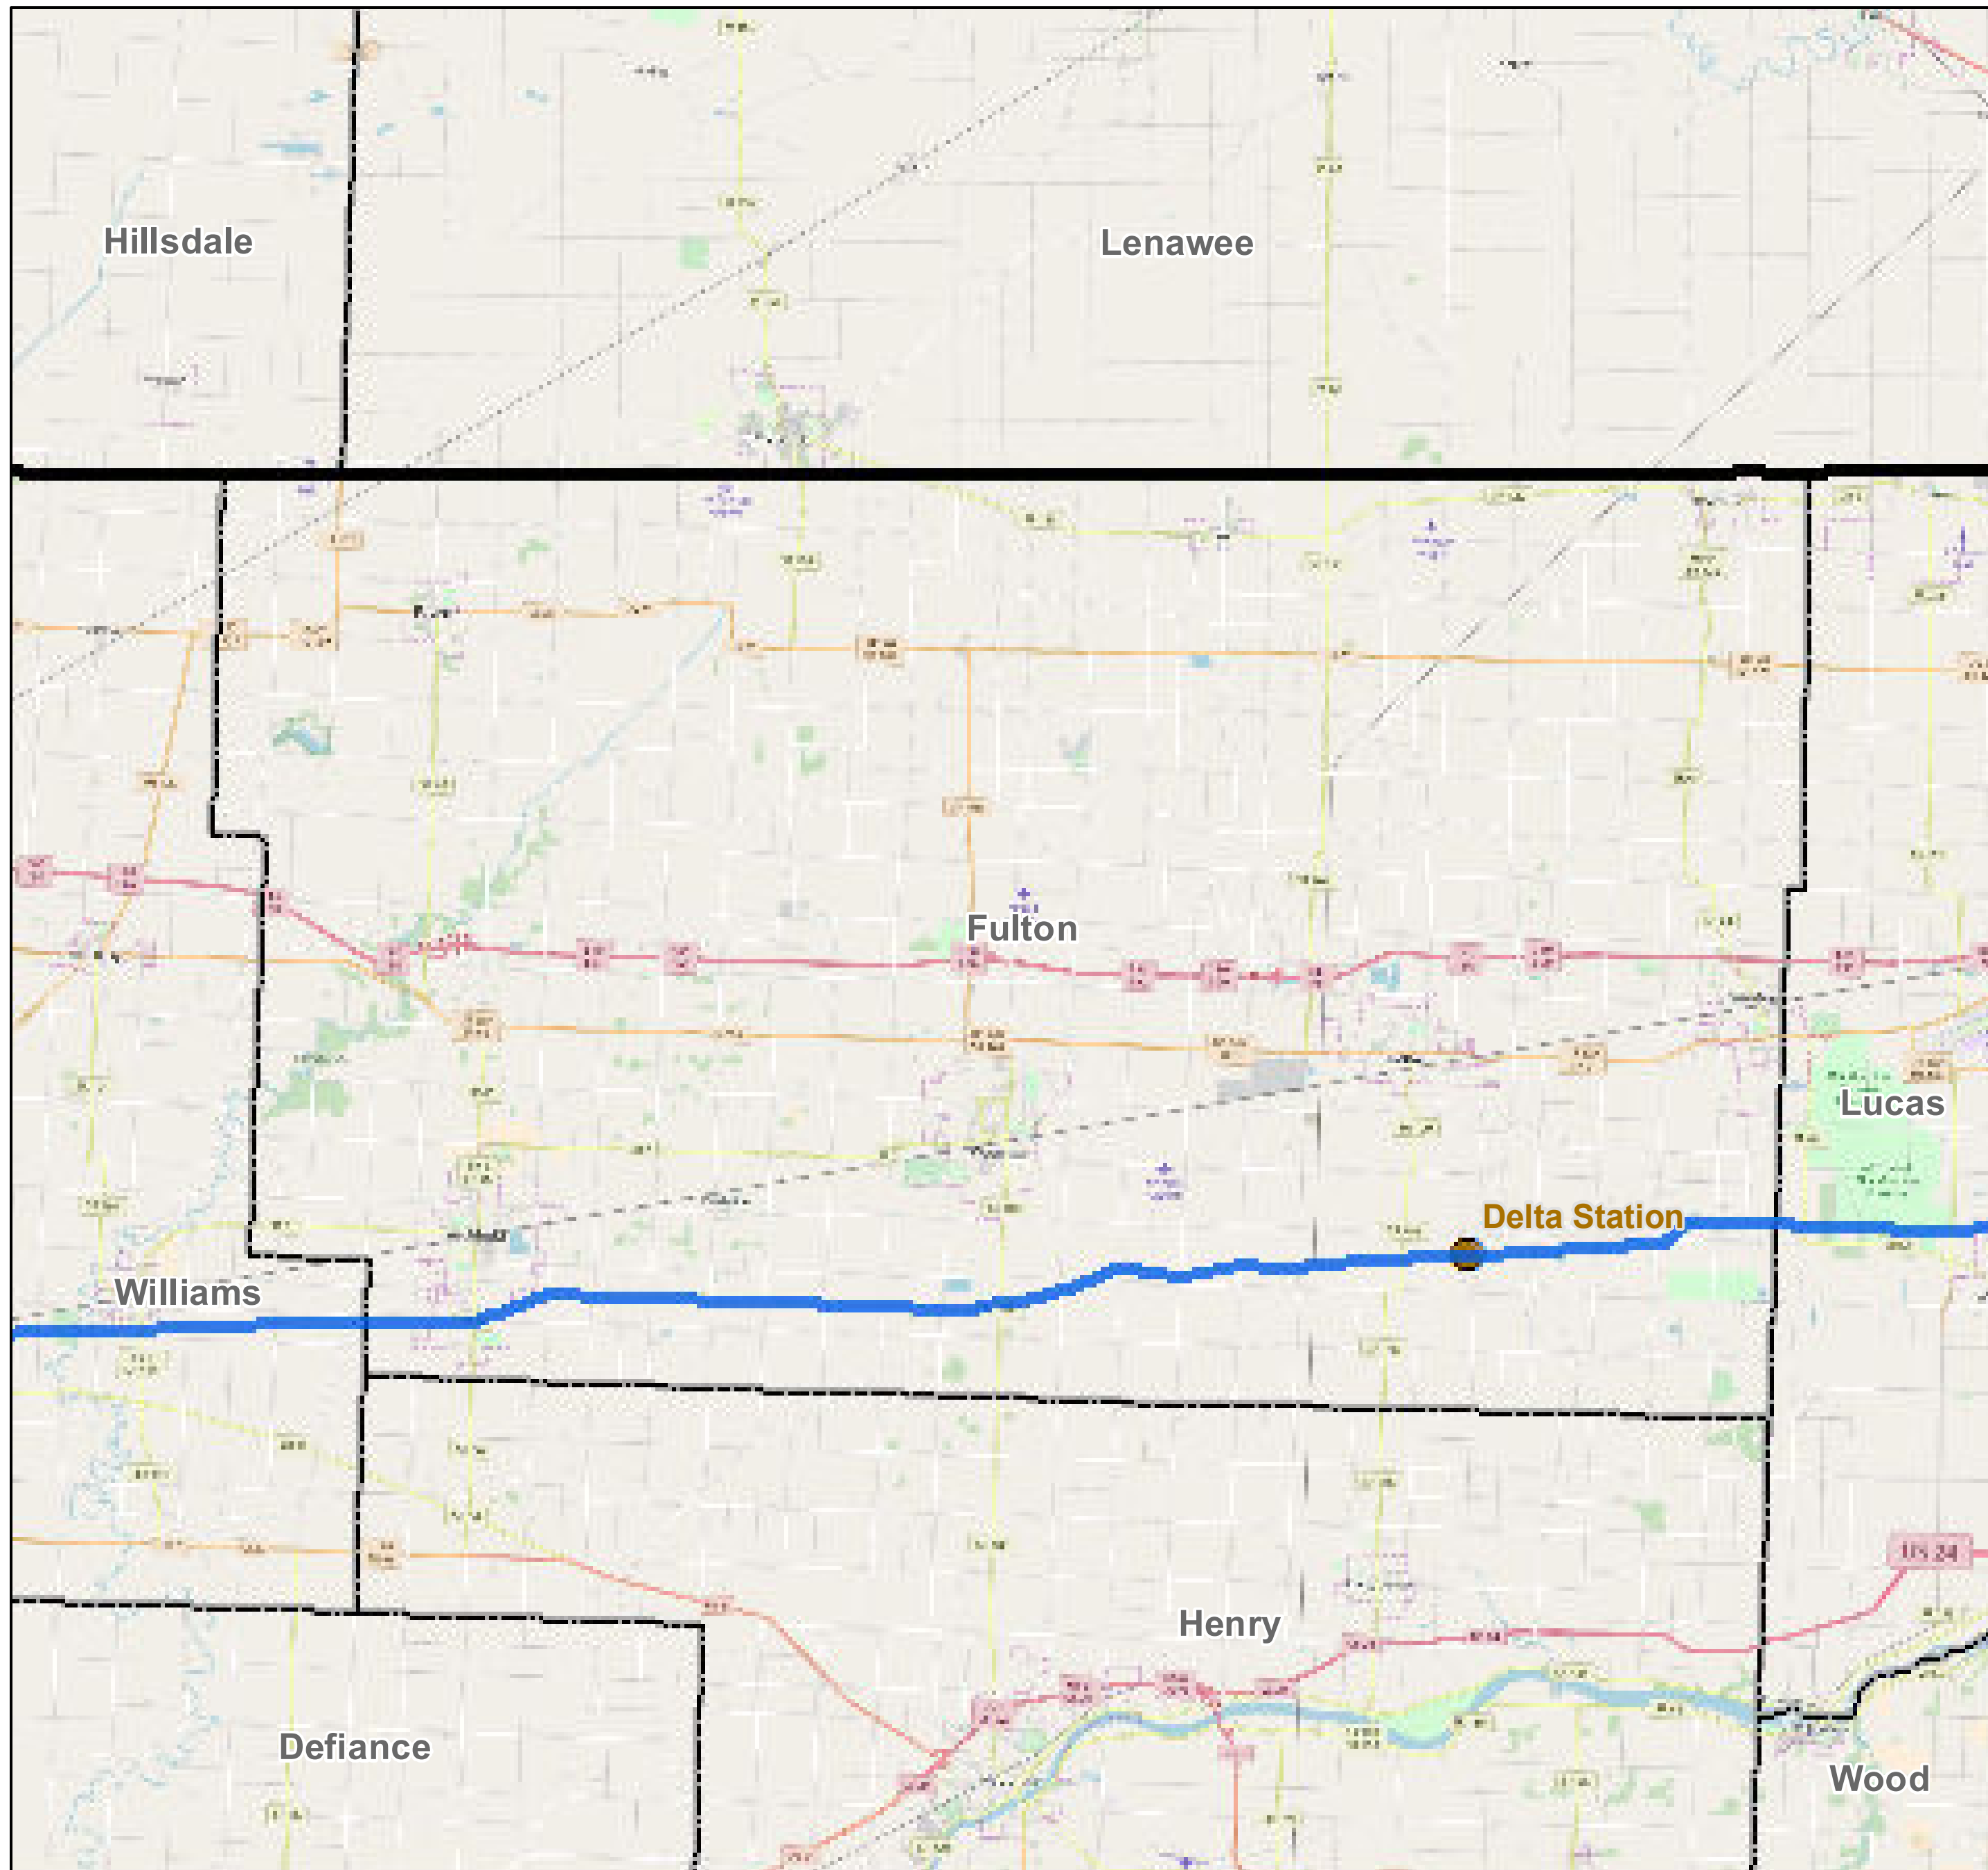

County: Fulton, Ohio

BUCKEYE PARTNERS, L.P.

For more detailed pipeline information see the NPMS public viewer at: www.npms.phmsa.dot.gov

1 in = 2.25 miles

Legend

-  Buckeye Pipelines (2)
-  Buckeye Facilities (1)
-  State Boundaries
-  County Boundaries

This map is not intended to be used to physically locate Buckeye's facilities. Facilities and other features are not to scale. Before conducting any excavation activities, you must first call your state One Call System to have all underground facilities physically located.