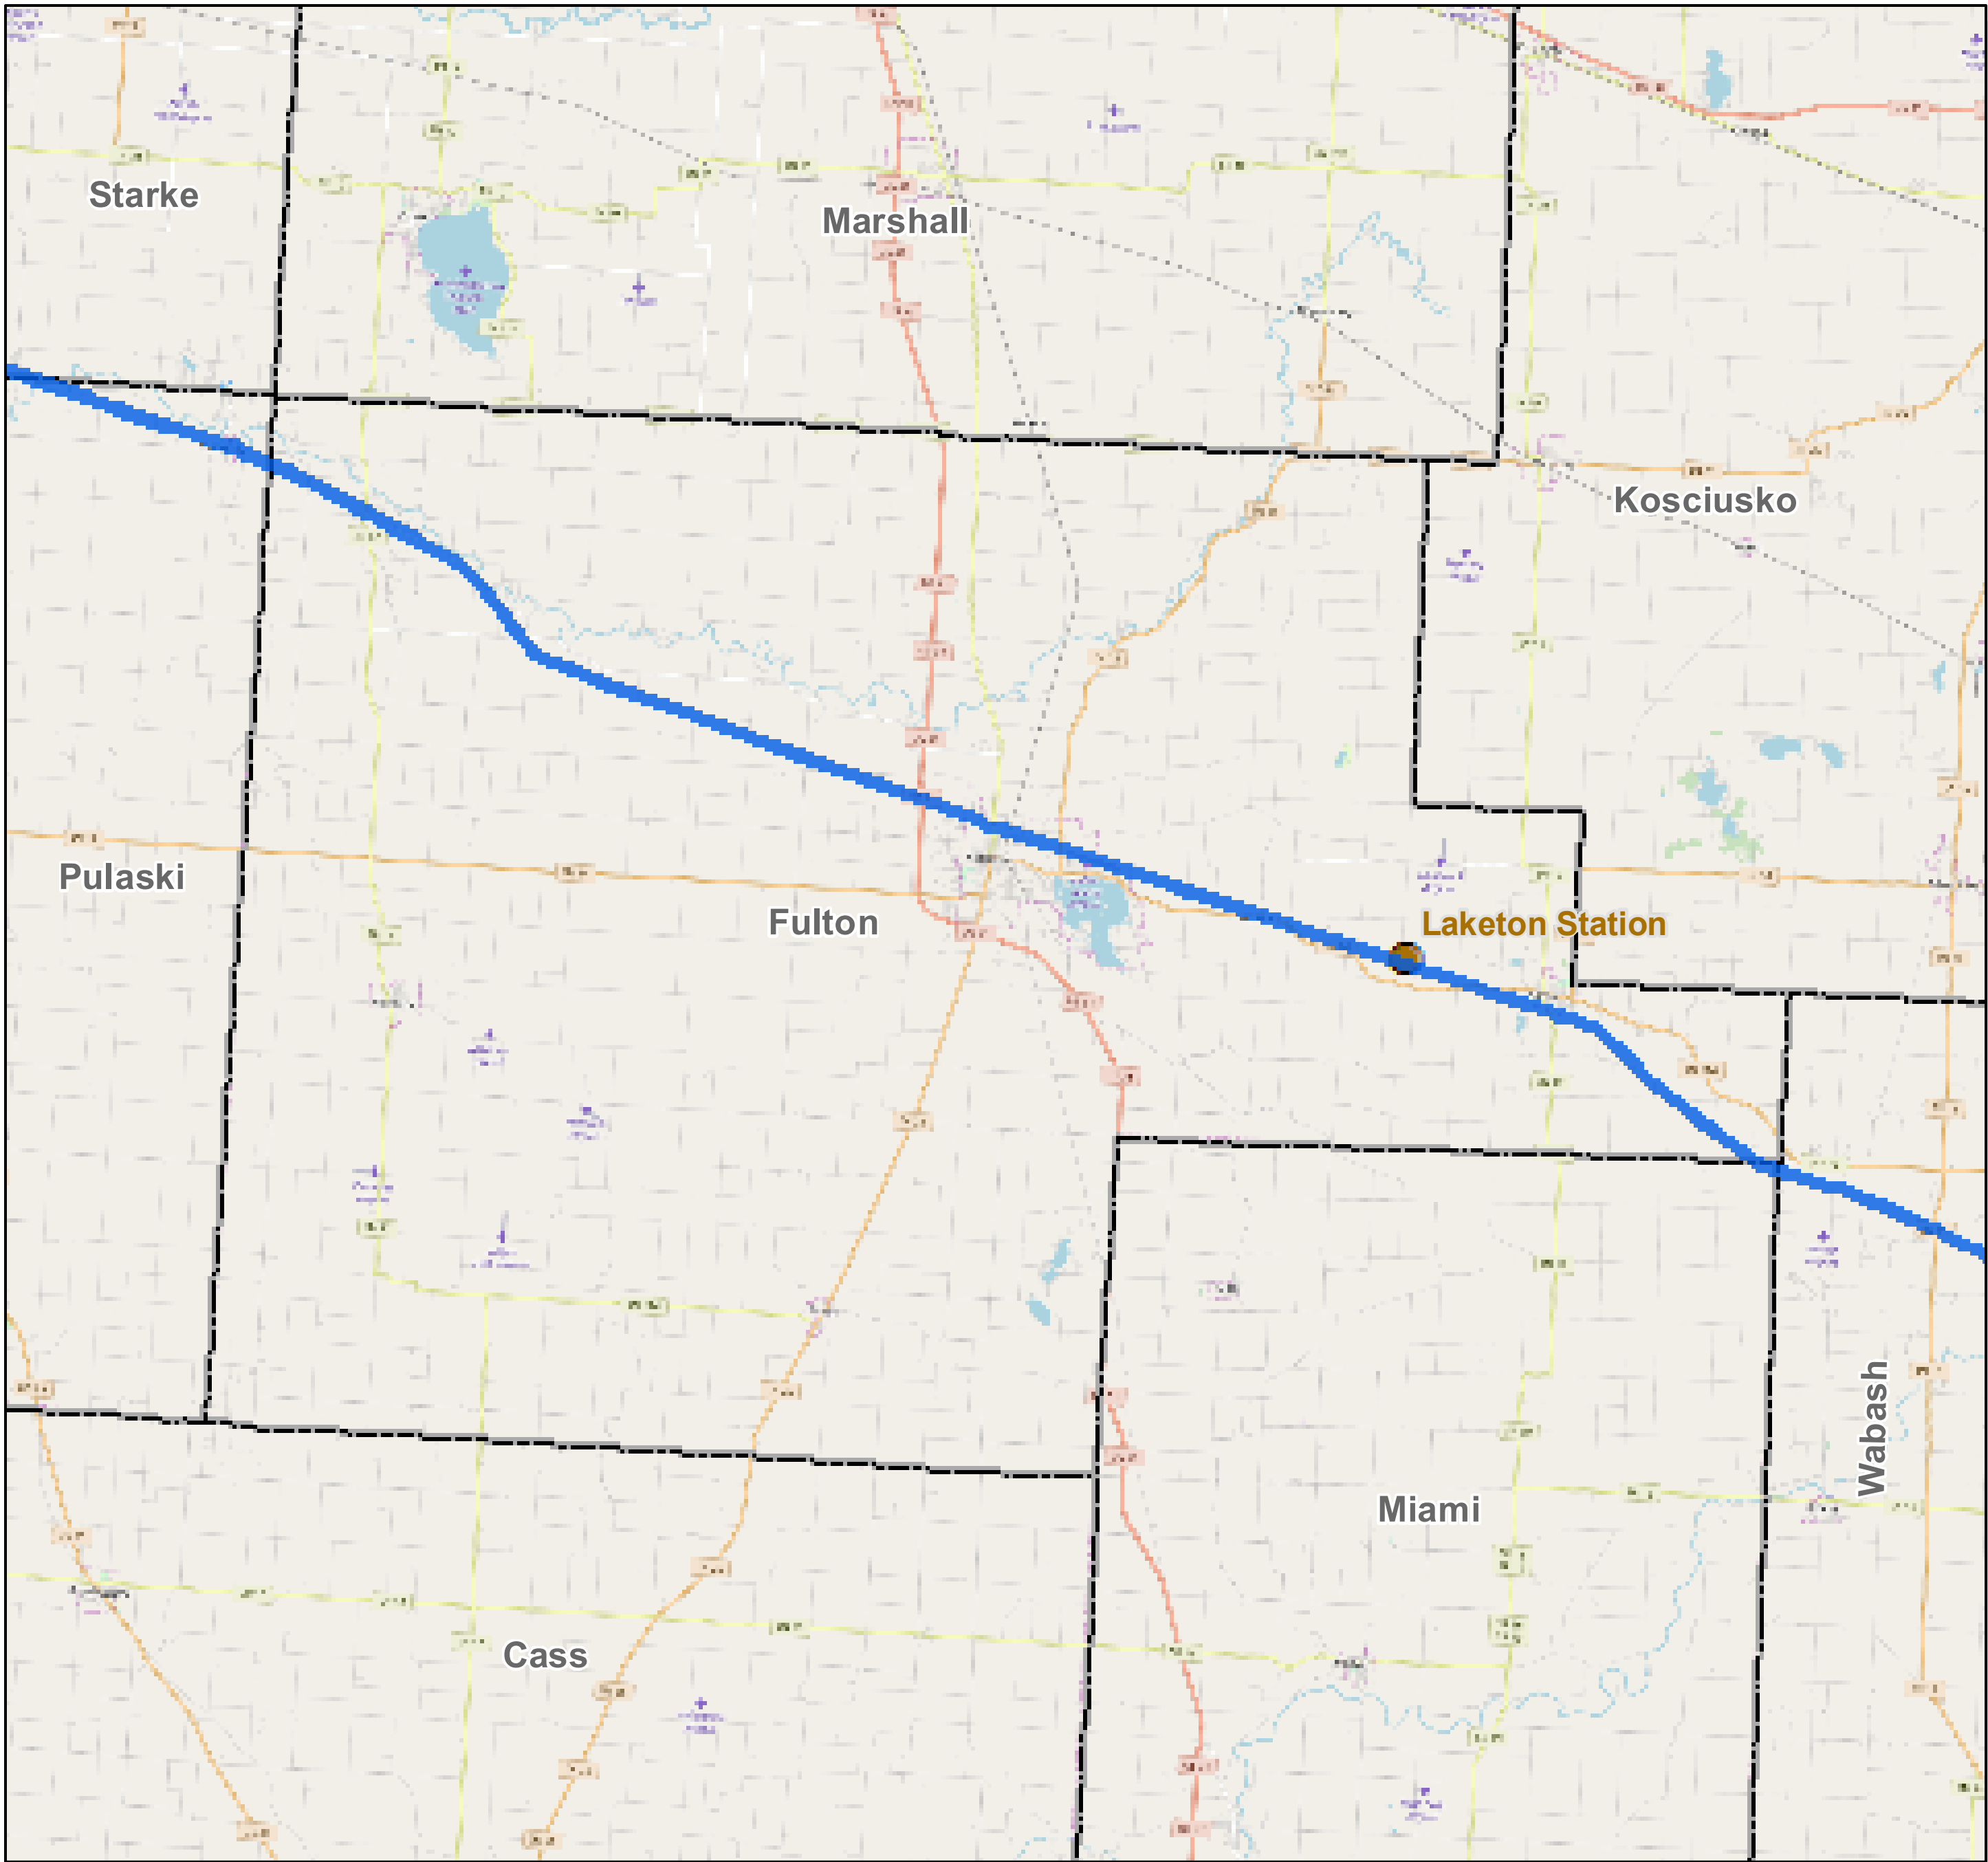

# County: Fulton, Indiana

**BUCKEYE PARTNERS, L.P.**

For more detailed pipeline information see the NPMS public viewer at: [www.npms.phmsa.dot.gov](http://www.npms.phmsa.dot.gov)

1 in = 2.33 miles

### Legend

- Buckeye Pipelines (2)
- Buckeye Facilities (1)
- State Boundaries
- County Boundaries

This map is not intended to be used to physically locate Buckeye's facilities. Facilities and other features are not to scale. Before conducting any excavation activities, you must first call your state One Call System to have all underground facilities physically located.