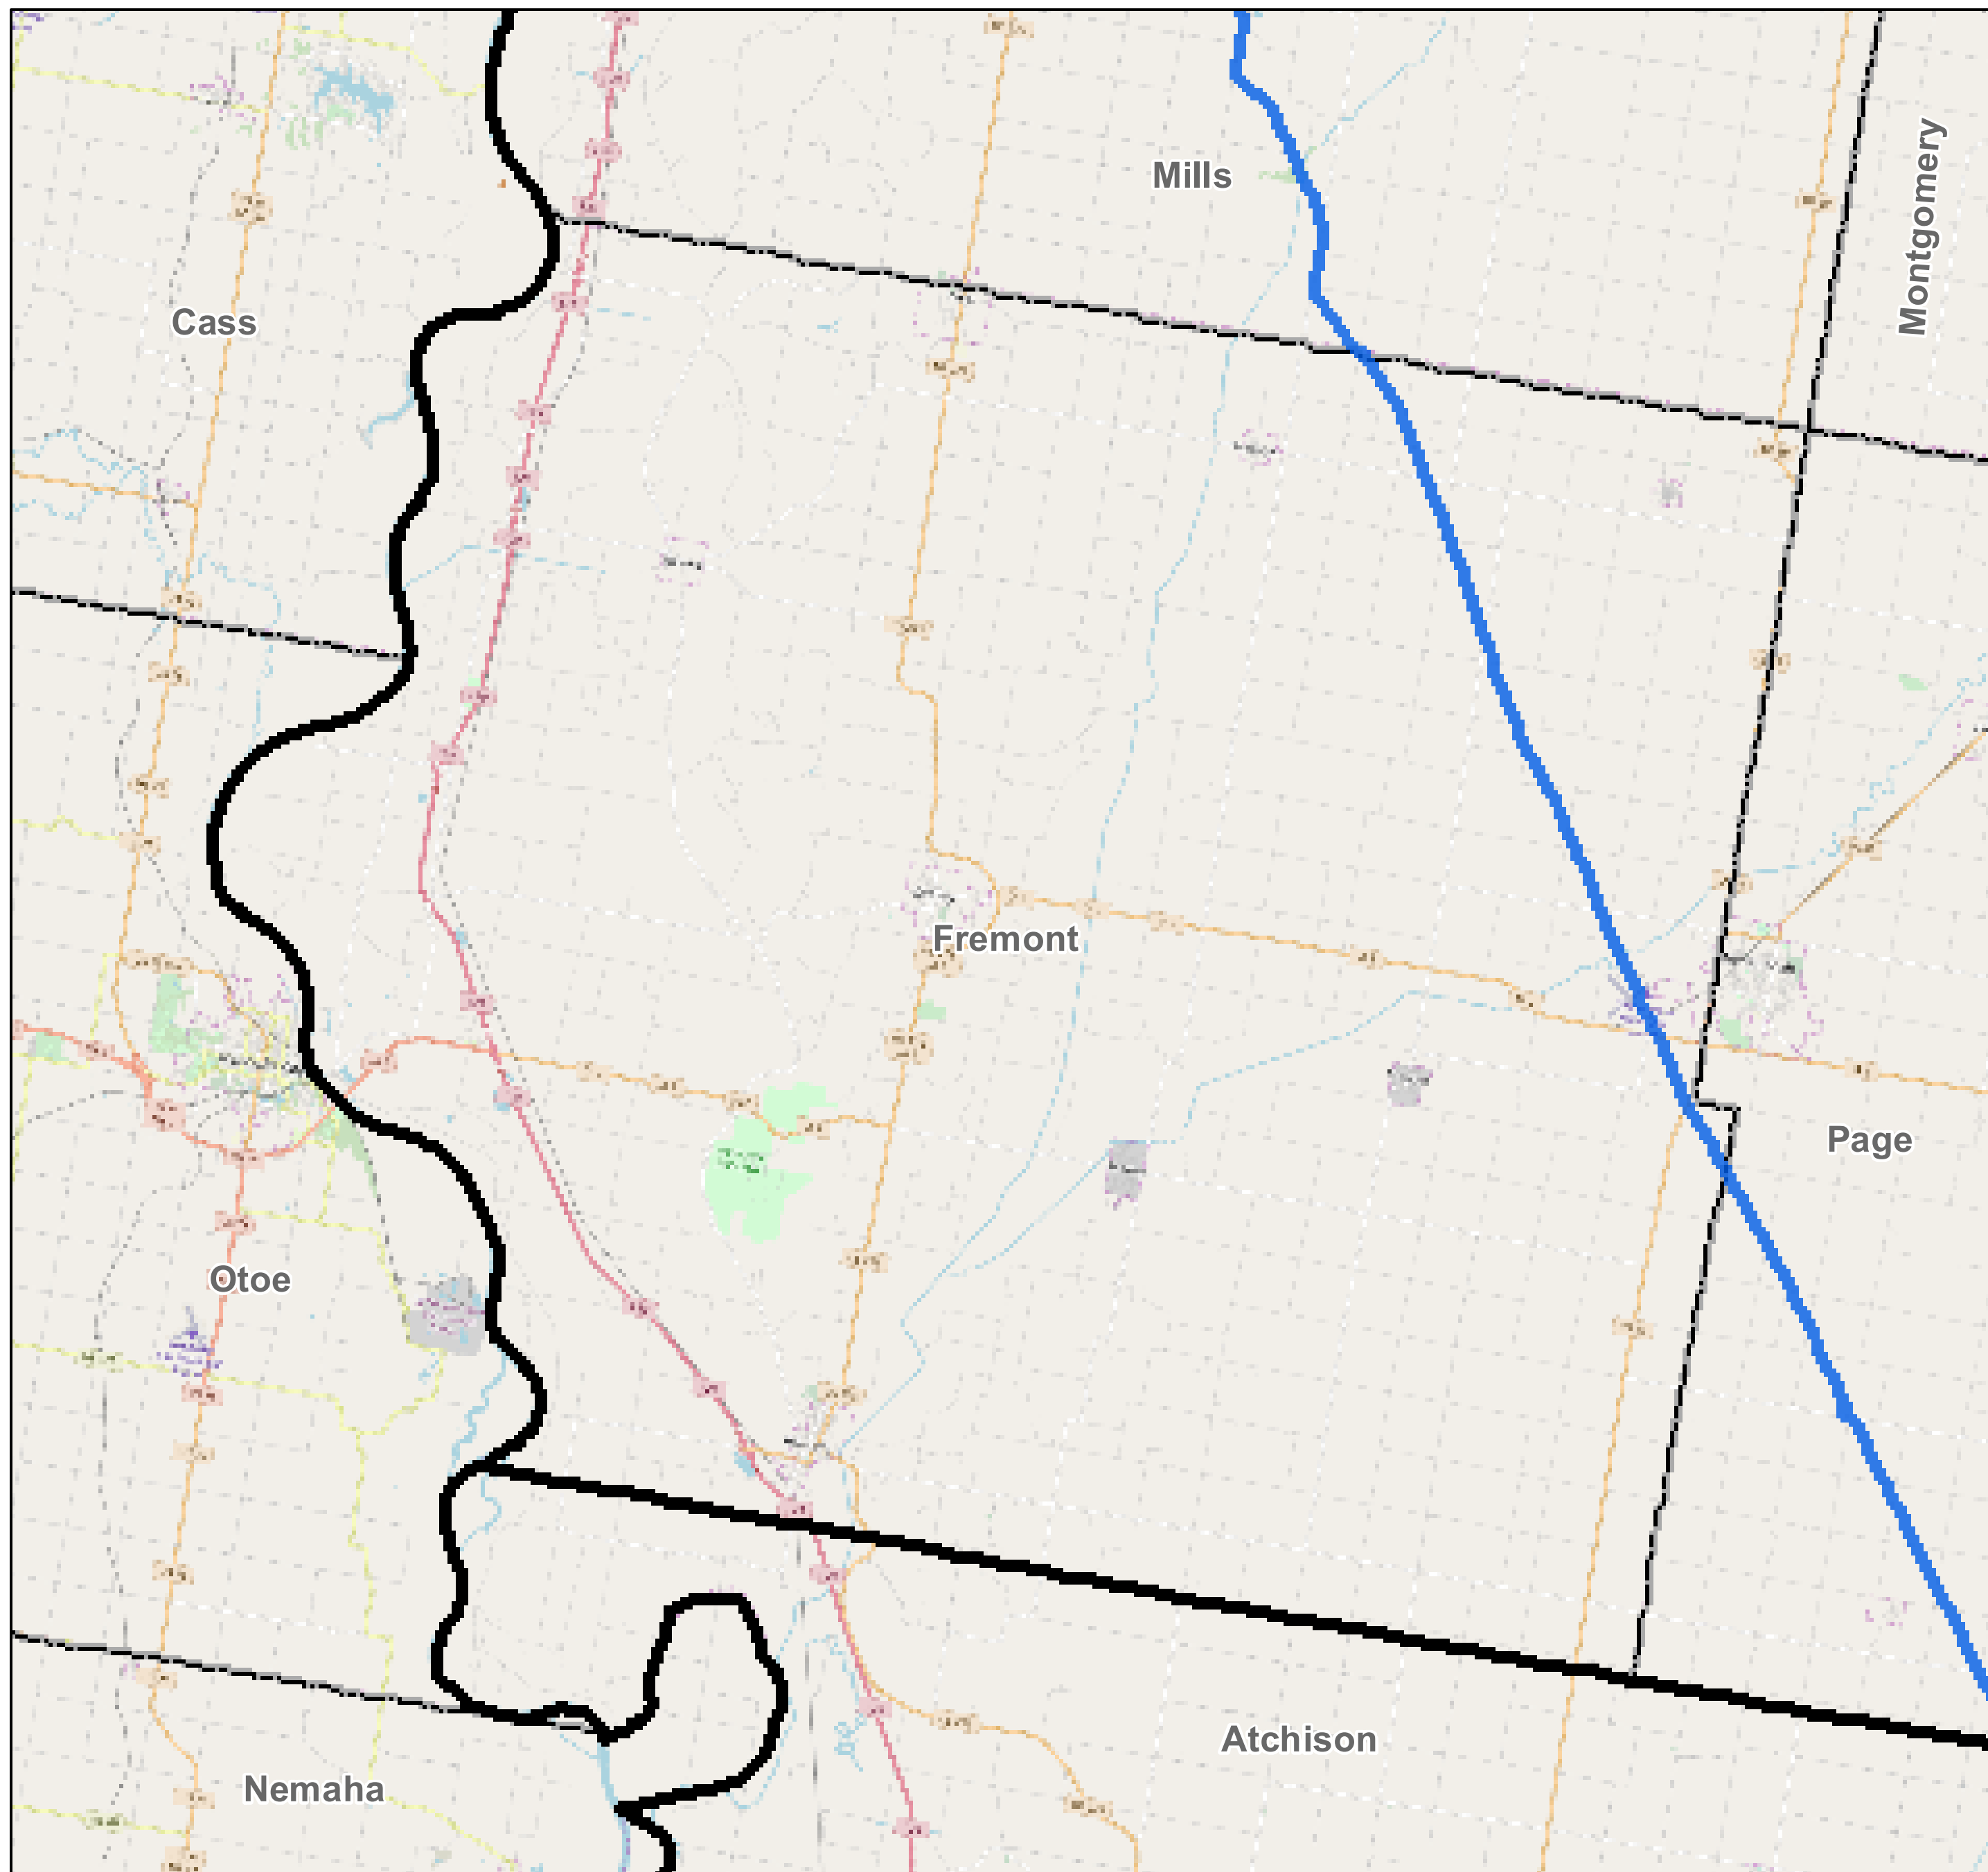

# County: Fremont, Iowa

**BUCKEYE PARTNERS, L.P.**

For more detailed pipeline information see the NPMS public viewer at:  
[www.npms.phmsa.dot.gov](http://www.npms.phmsa.dot.gov)

1 in = 2.38 miles

## Legend

-  Buckeye Pipelines (1)
-  Buckeye Facilities (0)
-  State Boundaries
-  County Boundaries

This map is not intended to be used to physically locate Buckeye's facilities. Facilities and other features are not to scale. Before conducting any excavation activities, you must first call your state One Call System to have all underground facilities physically located.