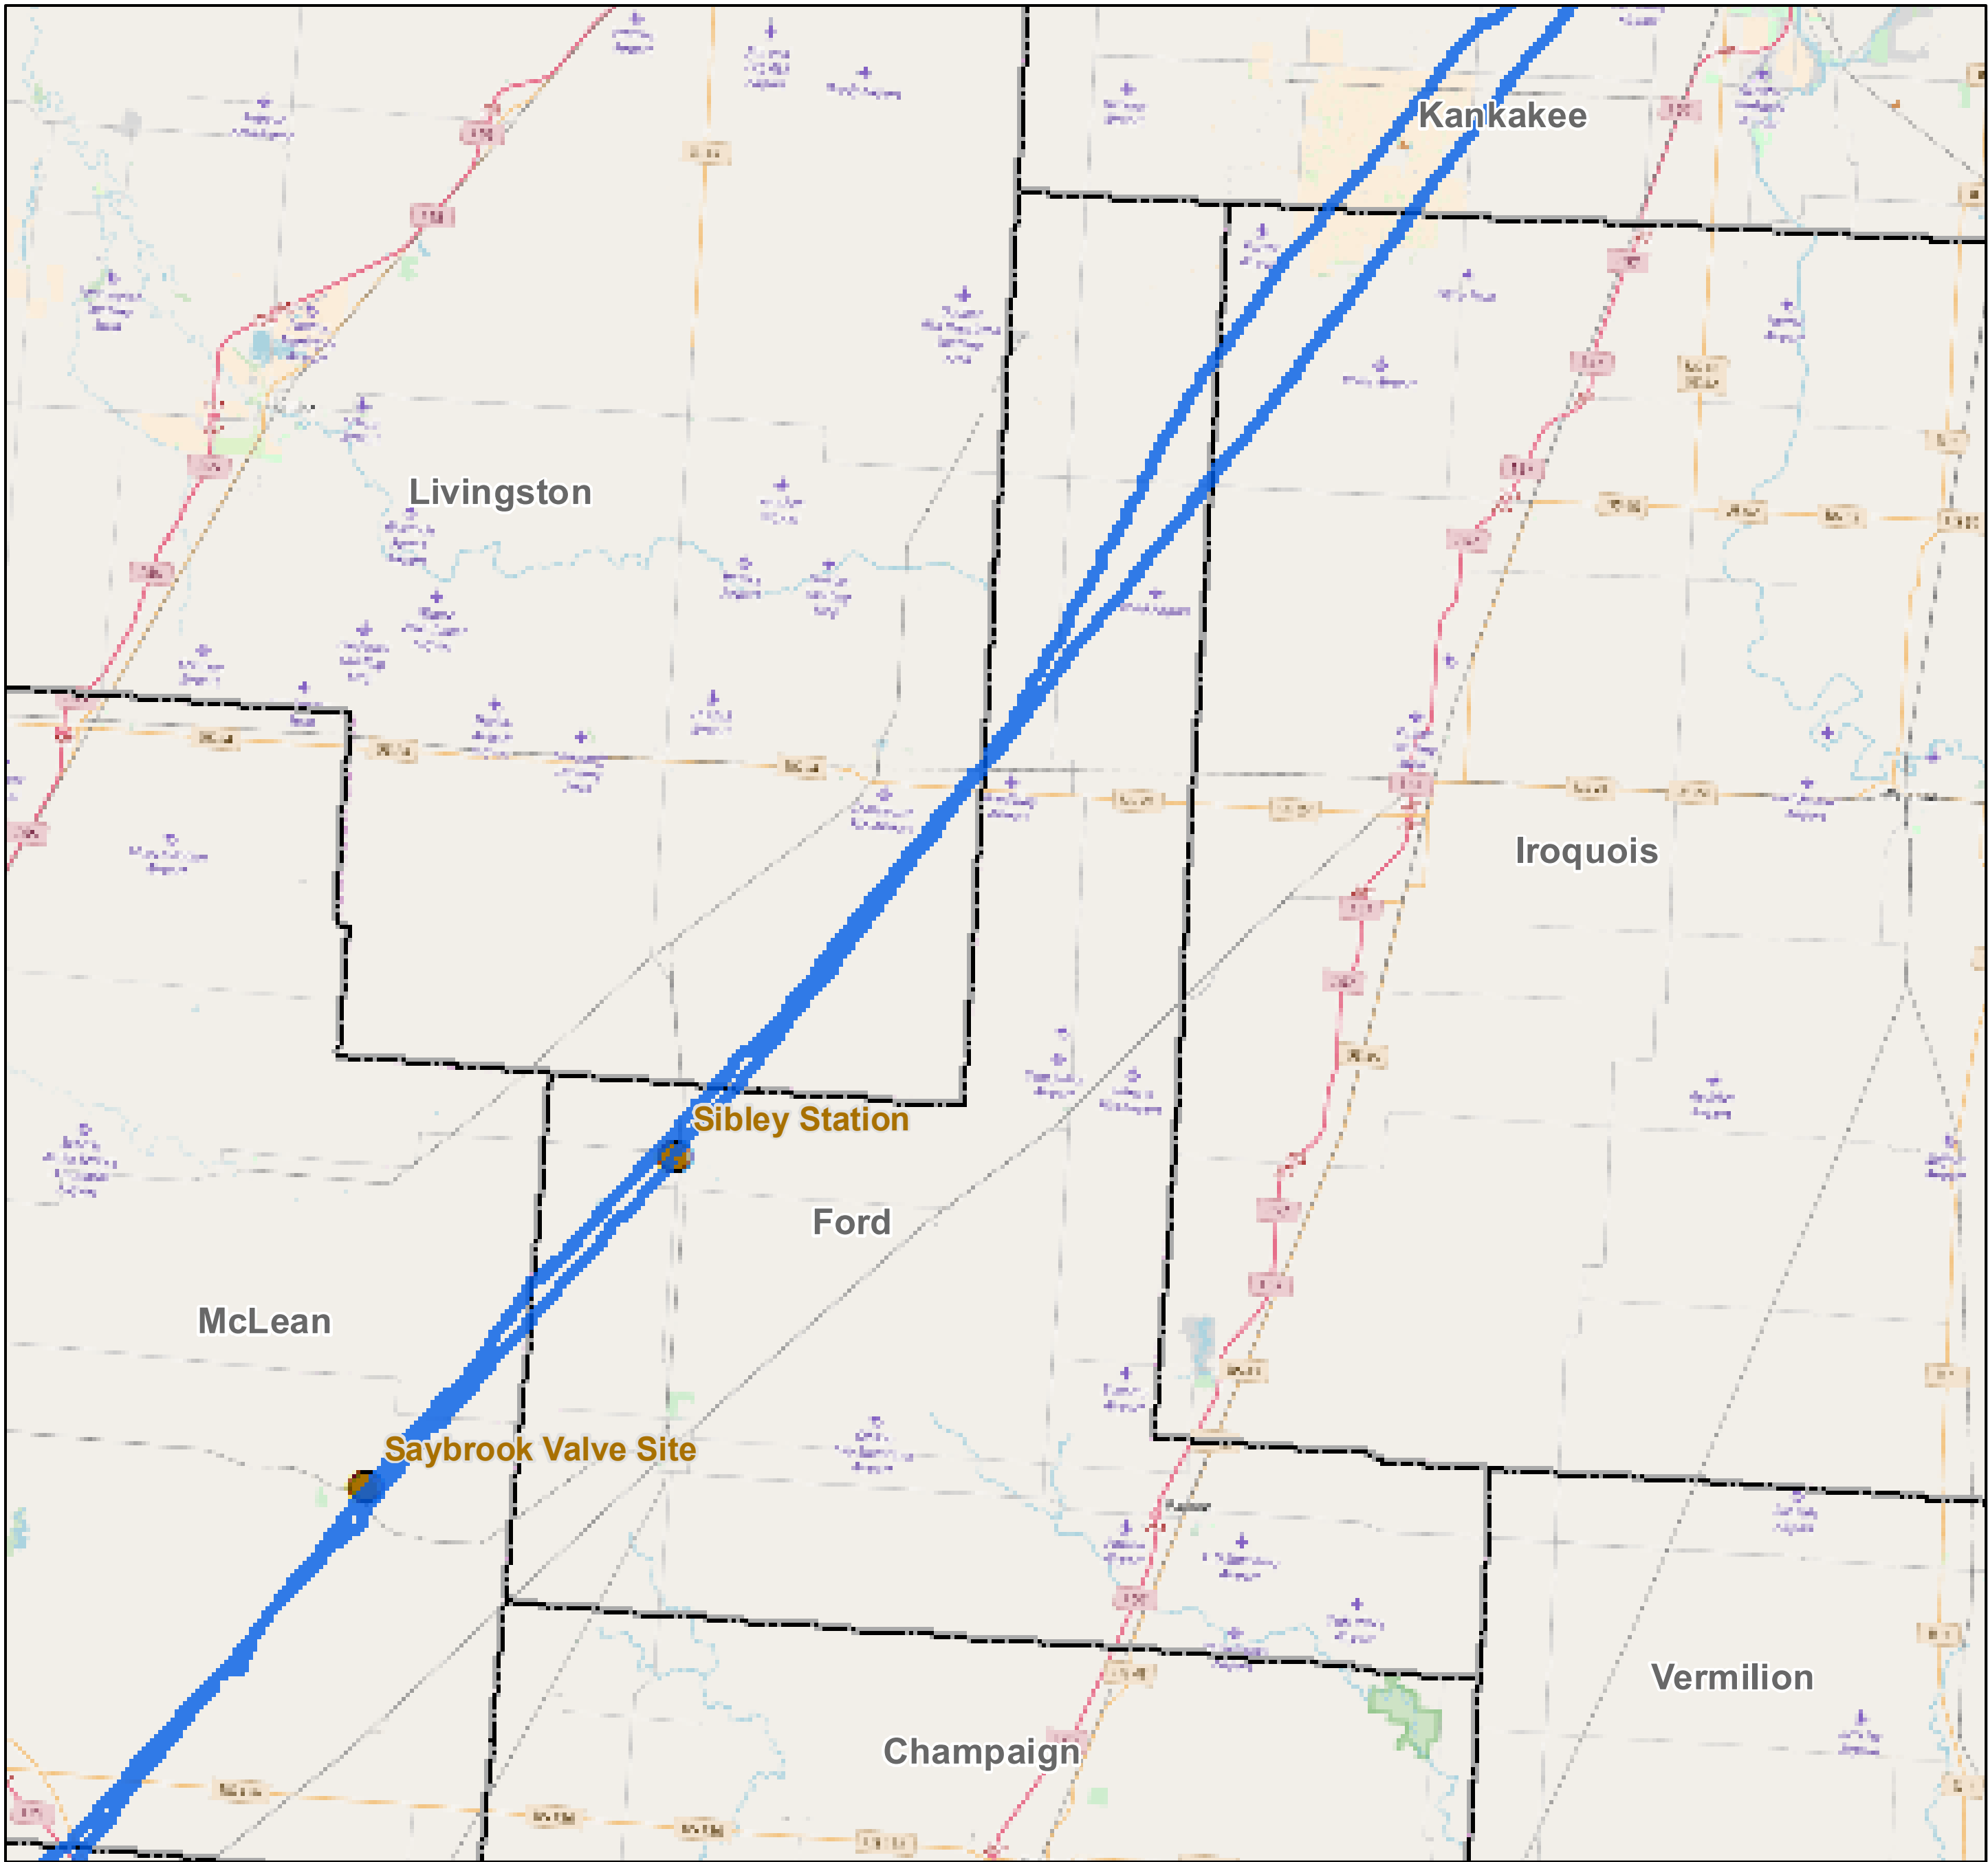

County: Ford, Illinois

BUCKEYE PARTNERS, L.P.

For more detailed pipeline information see the NPMS public viewer at:
www.npms.phmsa.dot.gov

1 in = 3.77 miles

Legend

- Buckeye Pipelines (4)
- Buckeye Facilities (1)
- State Boundaries
- County Boundaries

This map is not intended to be used to physically locate Buckeye's facilities. Facilities and other features are not to scale. Before conducting any excavation activities, you must first call your state One Call System to have all underground facilities physically located.