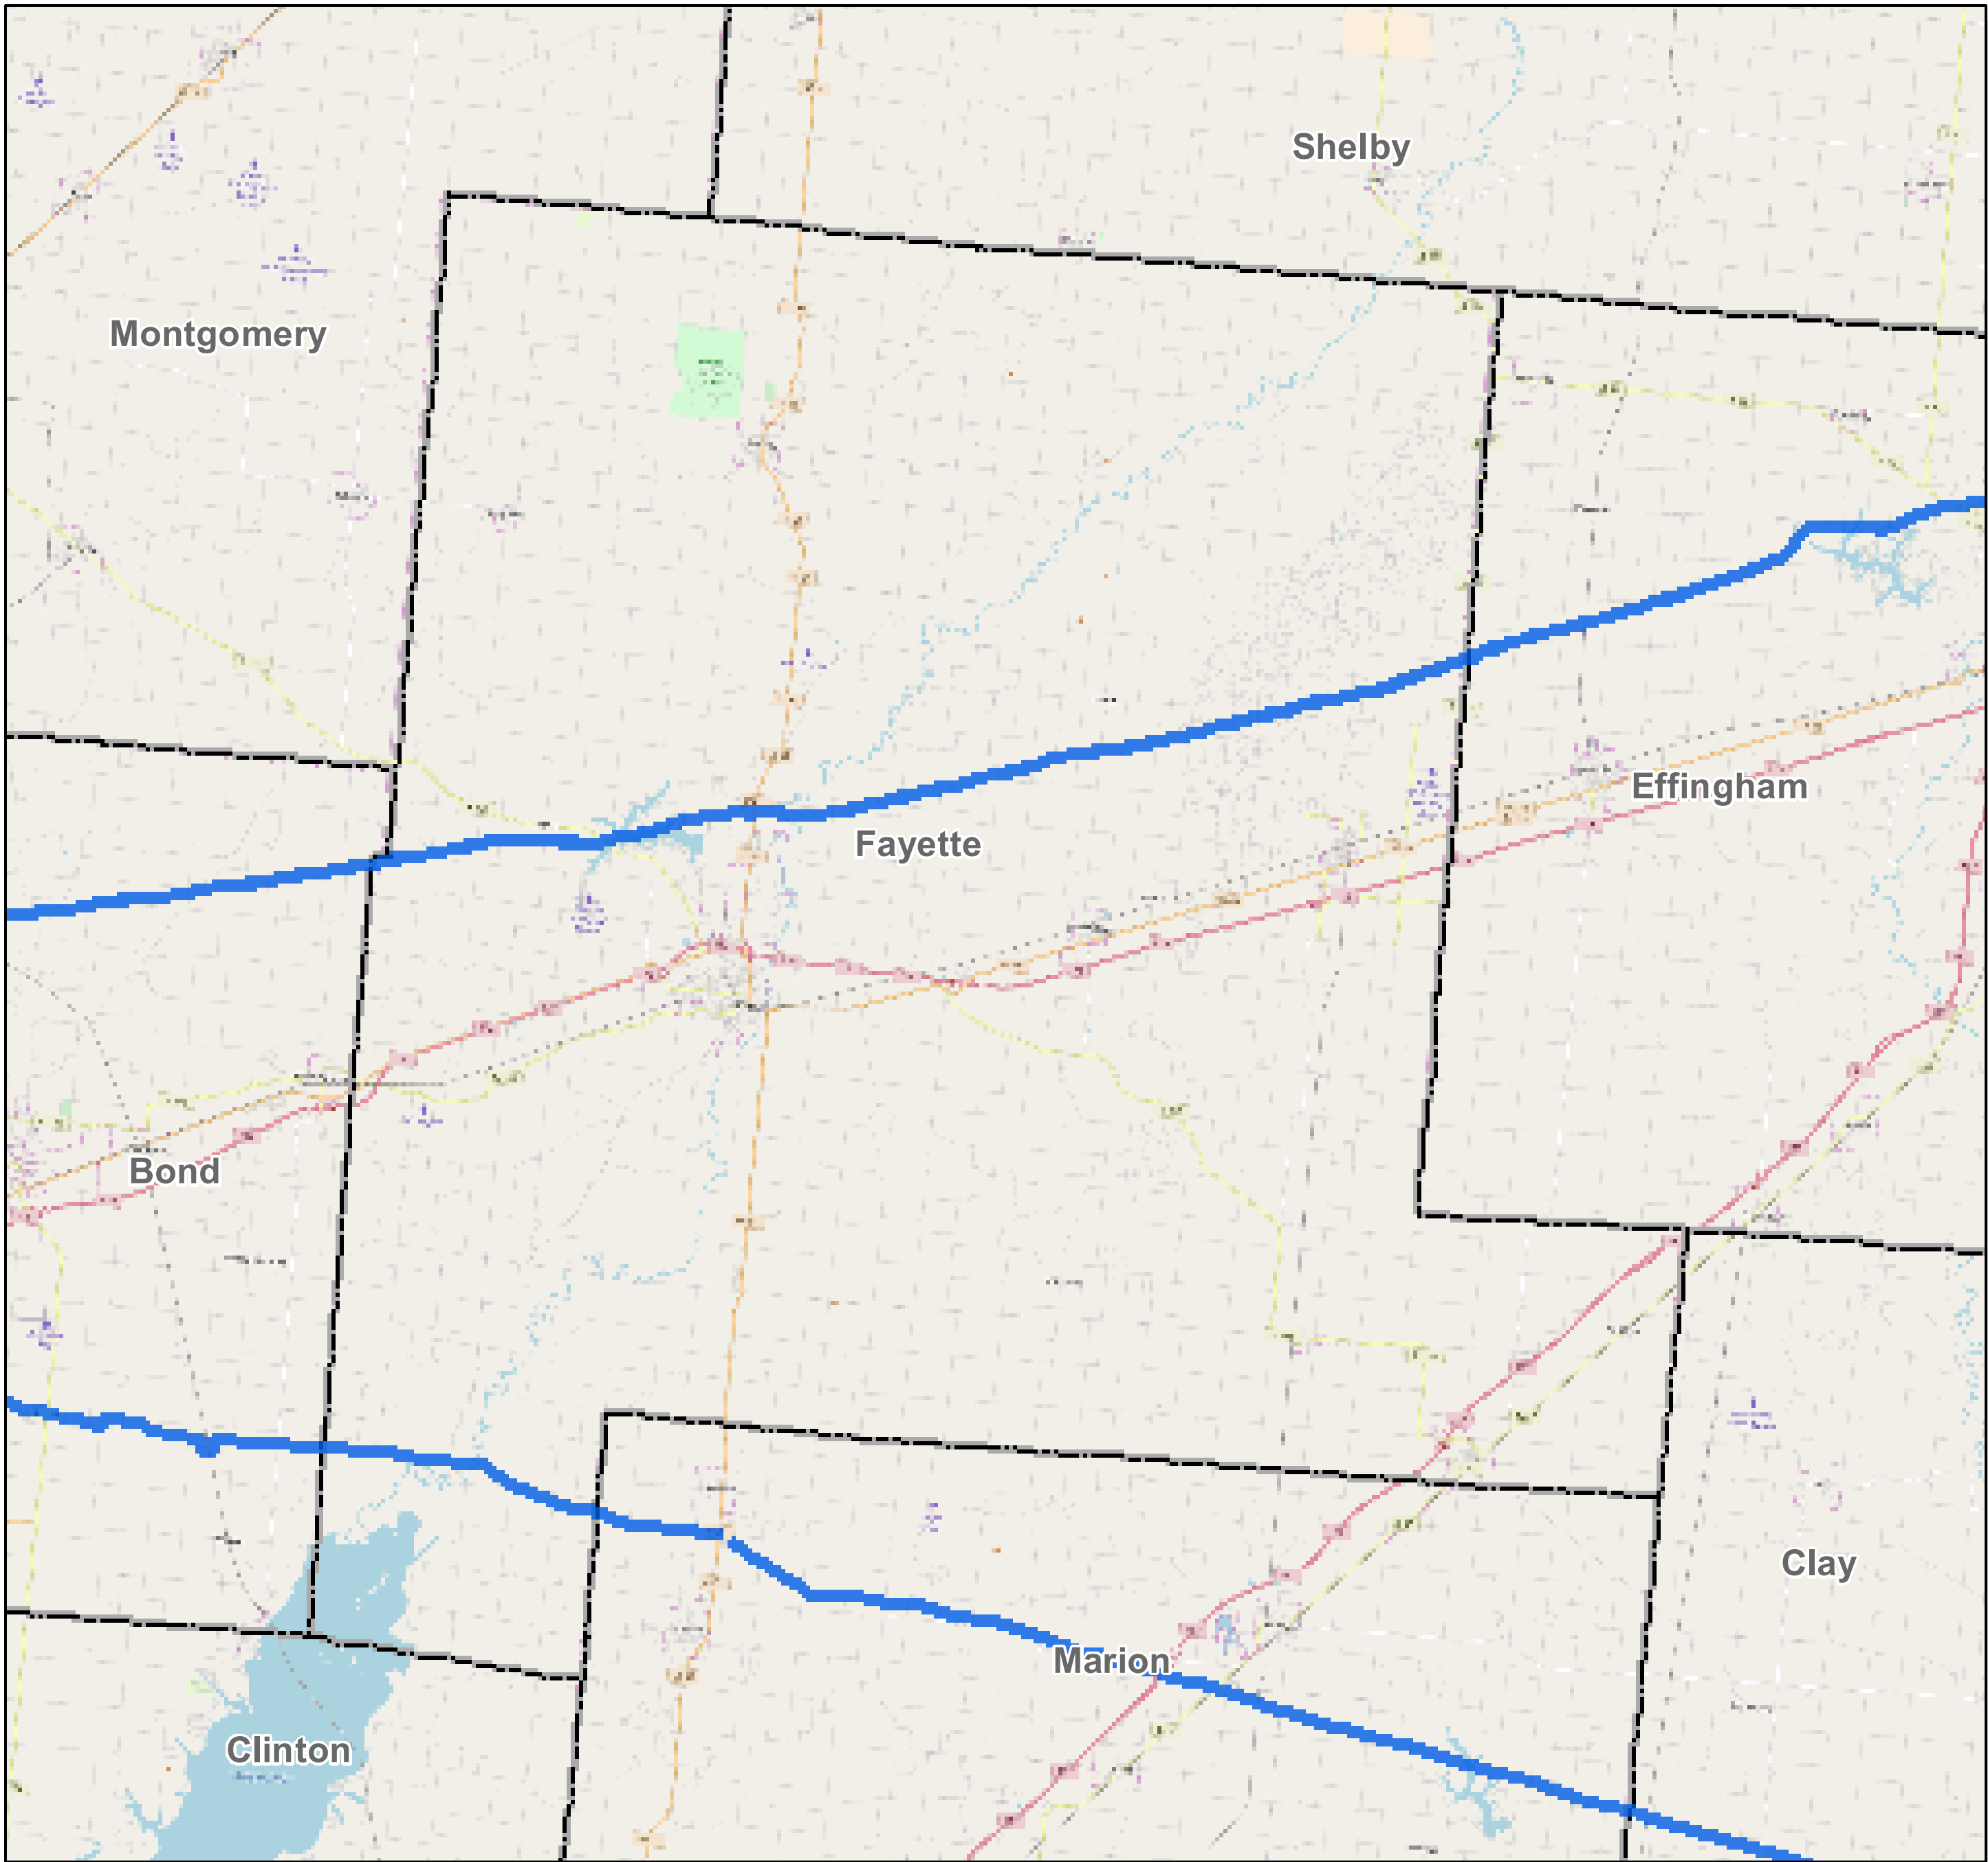

# County: Fayette, Illinois

**BUCKEYE PARTNERS, L.P.**

For more detailed pipeline information see the NPMS public viewer at: [www.npms.phmsa.dot.gov](http://www.npms.phmsa.dot.gov)

1 in = 3.01 miles

### Legend

- Buckeye Pipelines (3)
- Buckeye Facilities (0)
- State Boundaries
- County Boundaries

This map is not intended to be used to physically locate Buckeye's facilities. Facilities and other features are not to scale. Before conducting any excavation activities, you must first call your state One Call System to have all underground facilities physically located.