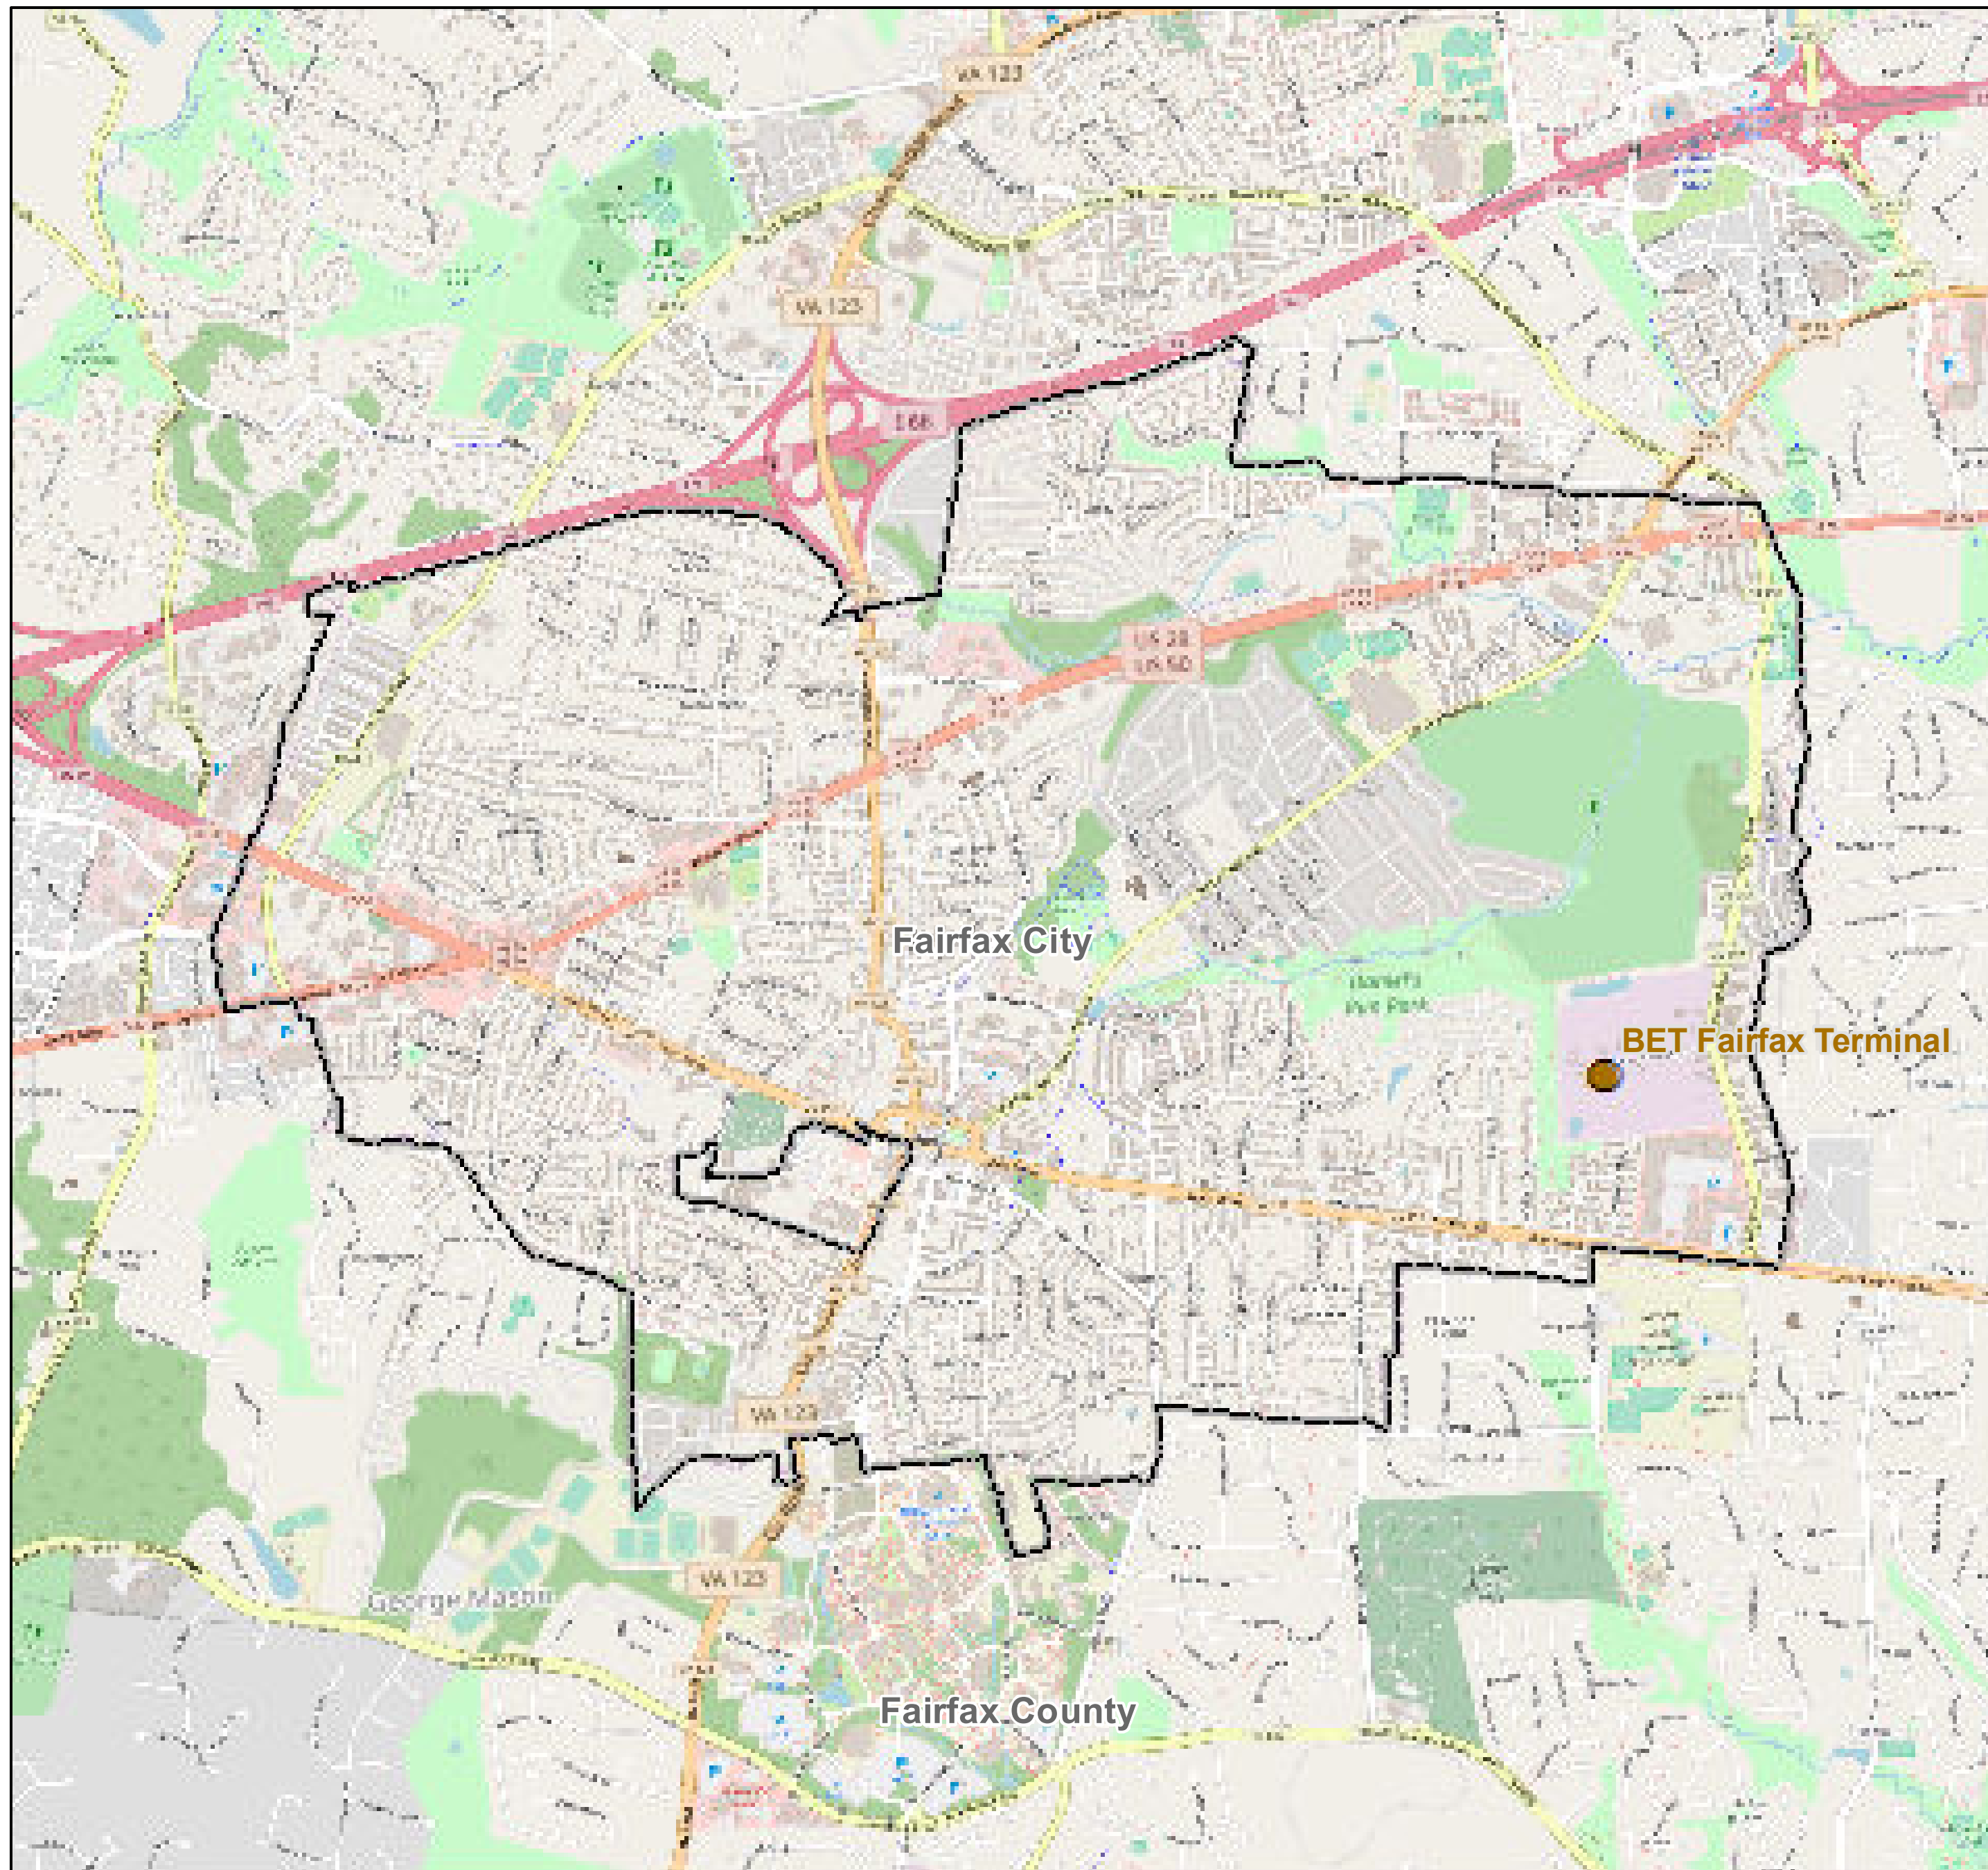

# County: Fairfax City, Virginia

**BUCKEYE PARTNERS, L.P.**

For more detailed pipeline information see the NPMS public viewer at: [www.npms.phmsa.dot.gov](http://www.npms.phmsa.dot.gov)

1 in = 0.30 miles

## Legend

-  Buckeye Pipelines (0)
-  Buckeye Facilities (1)
-  State Boundaries
-  County Boundaries

This map is not intended to be used to physically locate Buckeye's facilities. Facilities and other features are not to scale. Before conducting any excavation activities, you must first call your state One Call System to have all underground facilities physically located.