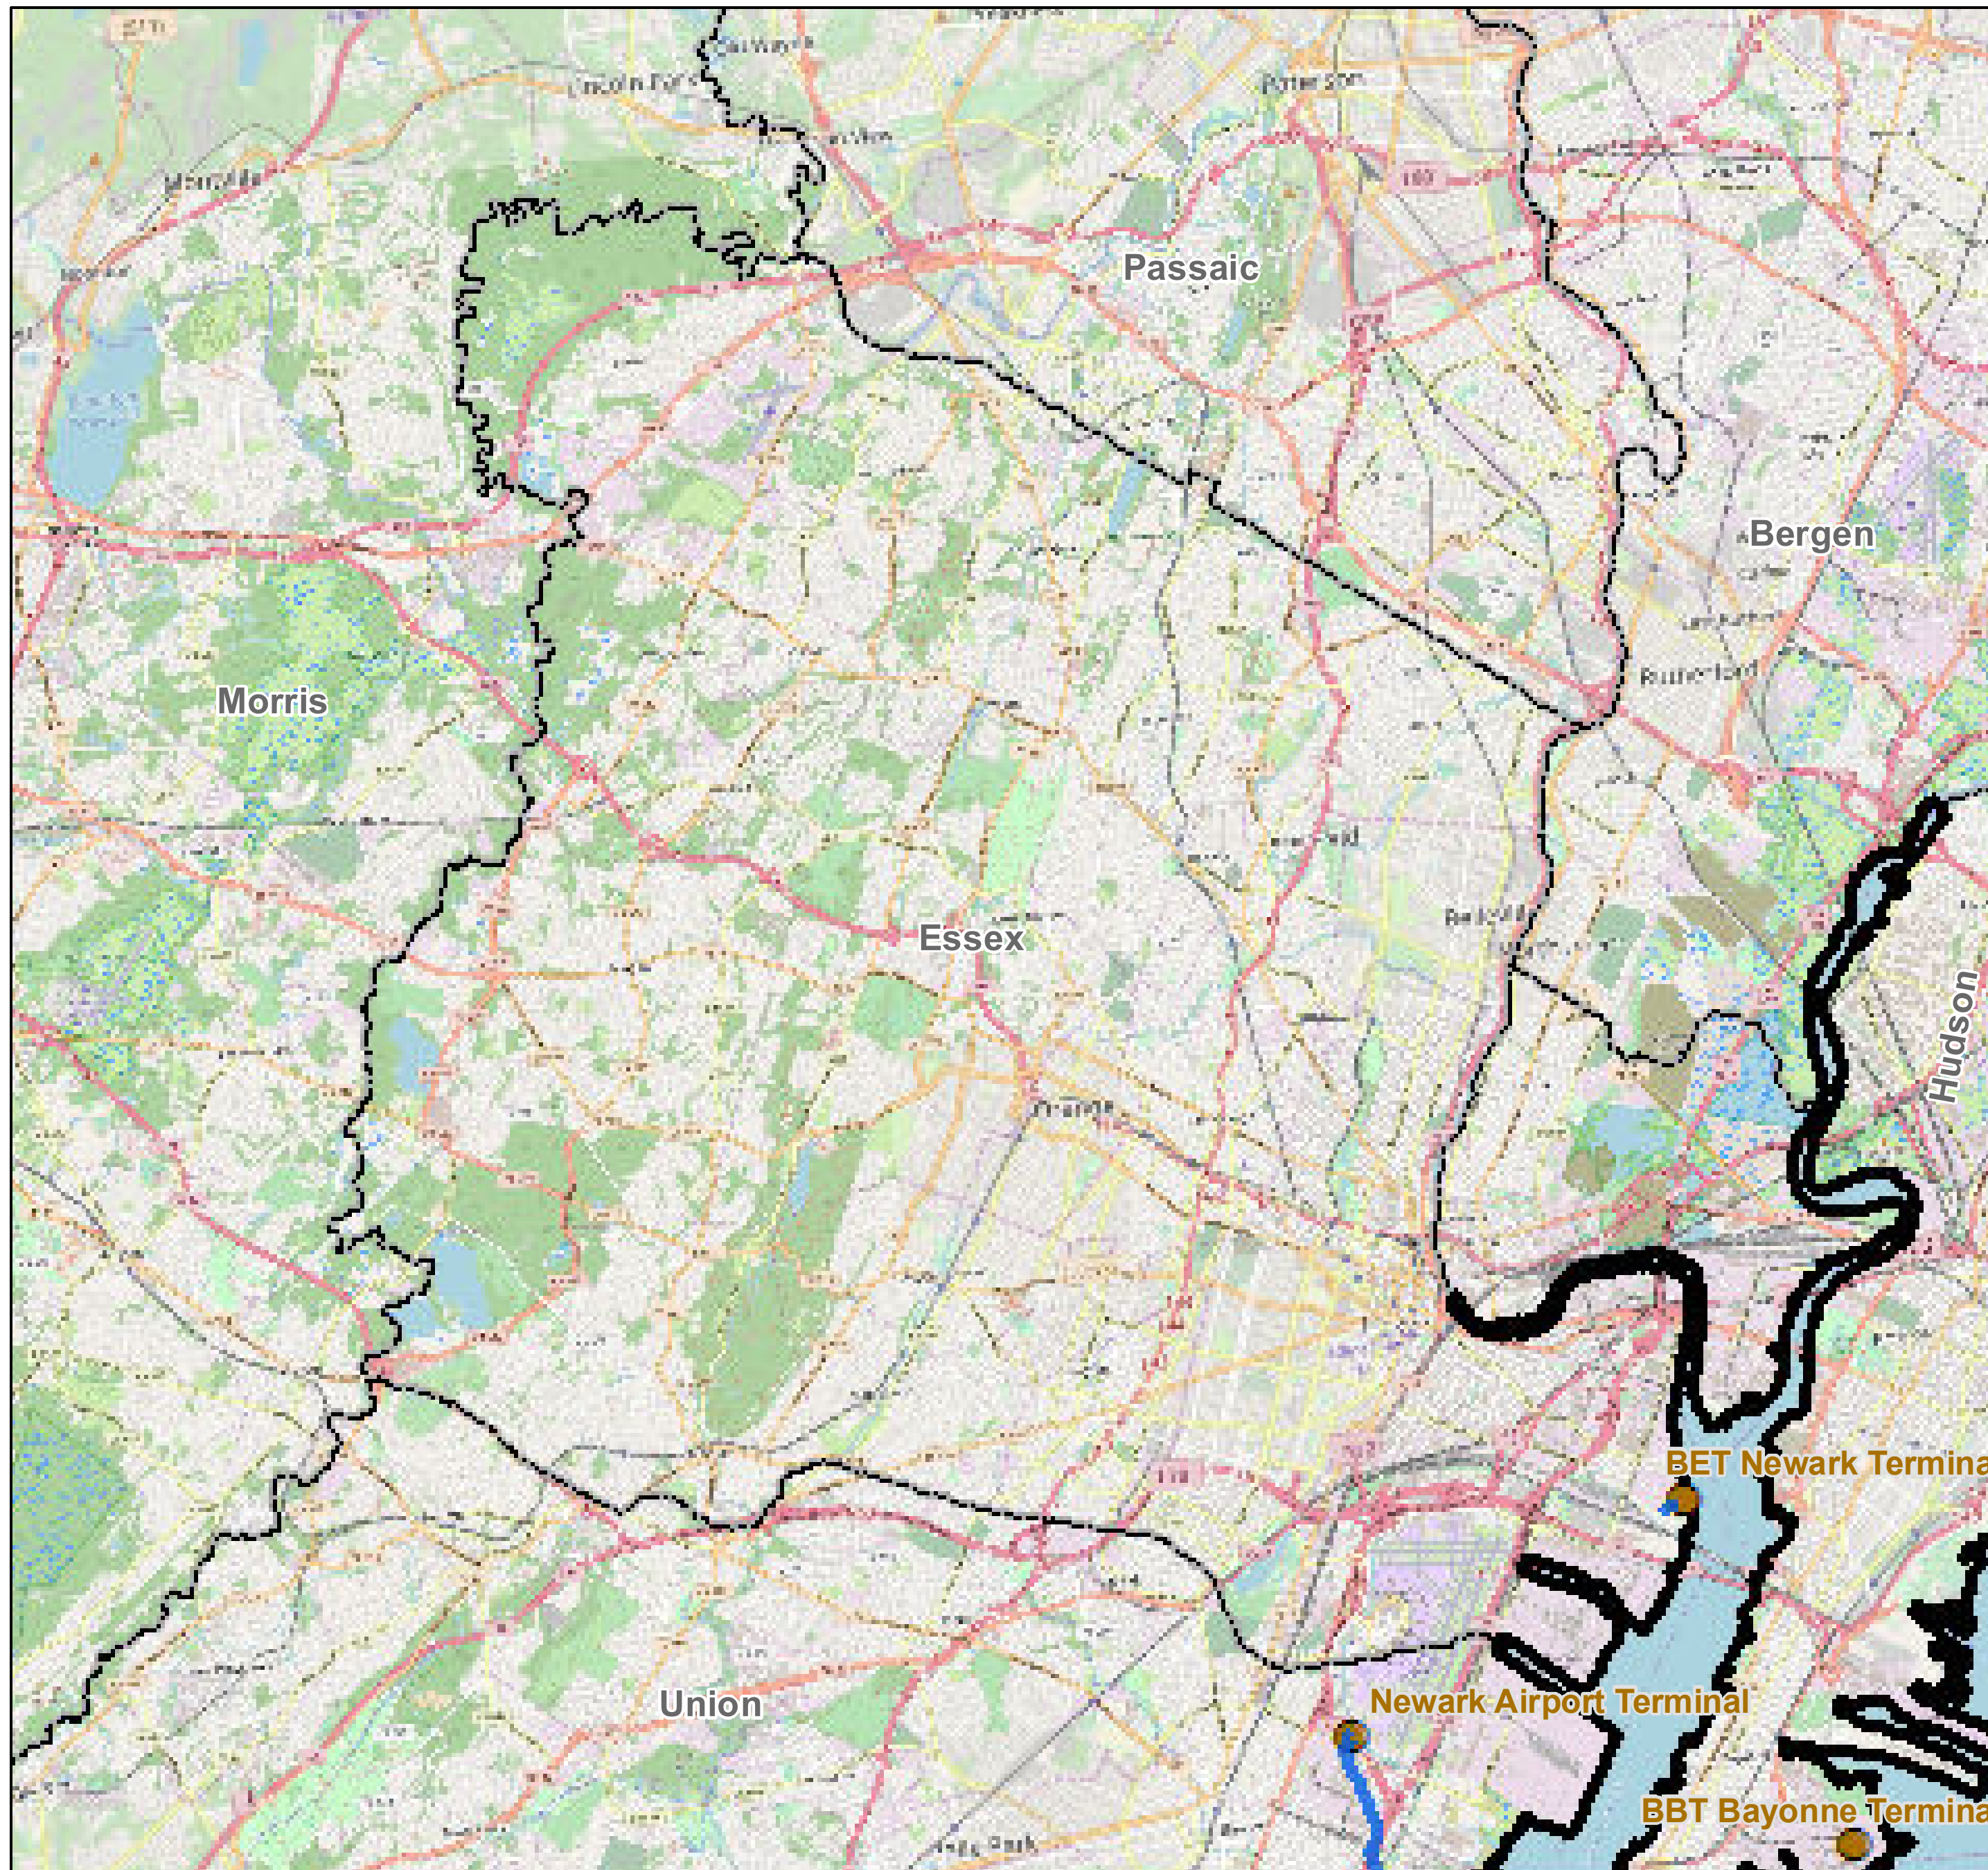

# County: Essex, New Jersey

**BUCKEYE PARTNERS, L.P.**

For more detailed pipeline information see the NPMS public viewer at:  
[www.npms.phmsa.dot.gov](http://www.npms.phmsa.dot.gov)

1 in = 1.34 miles

## Legend

- Buckeye Pipelines (1)
- Buckeye Facilities (1)
- State Boundaries
- County Boundaries

This map is not intended to be used to physically locate Buckeye's facilities. Facilities and other features are not to scale. Before conducting any excavation activities, you must first call your state One Call System to have all underground facilities physically located.