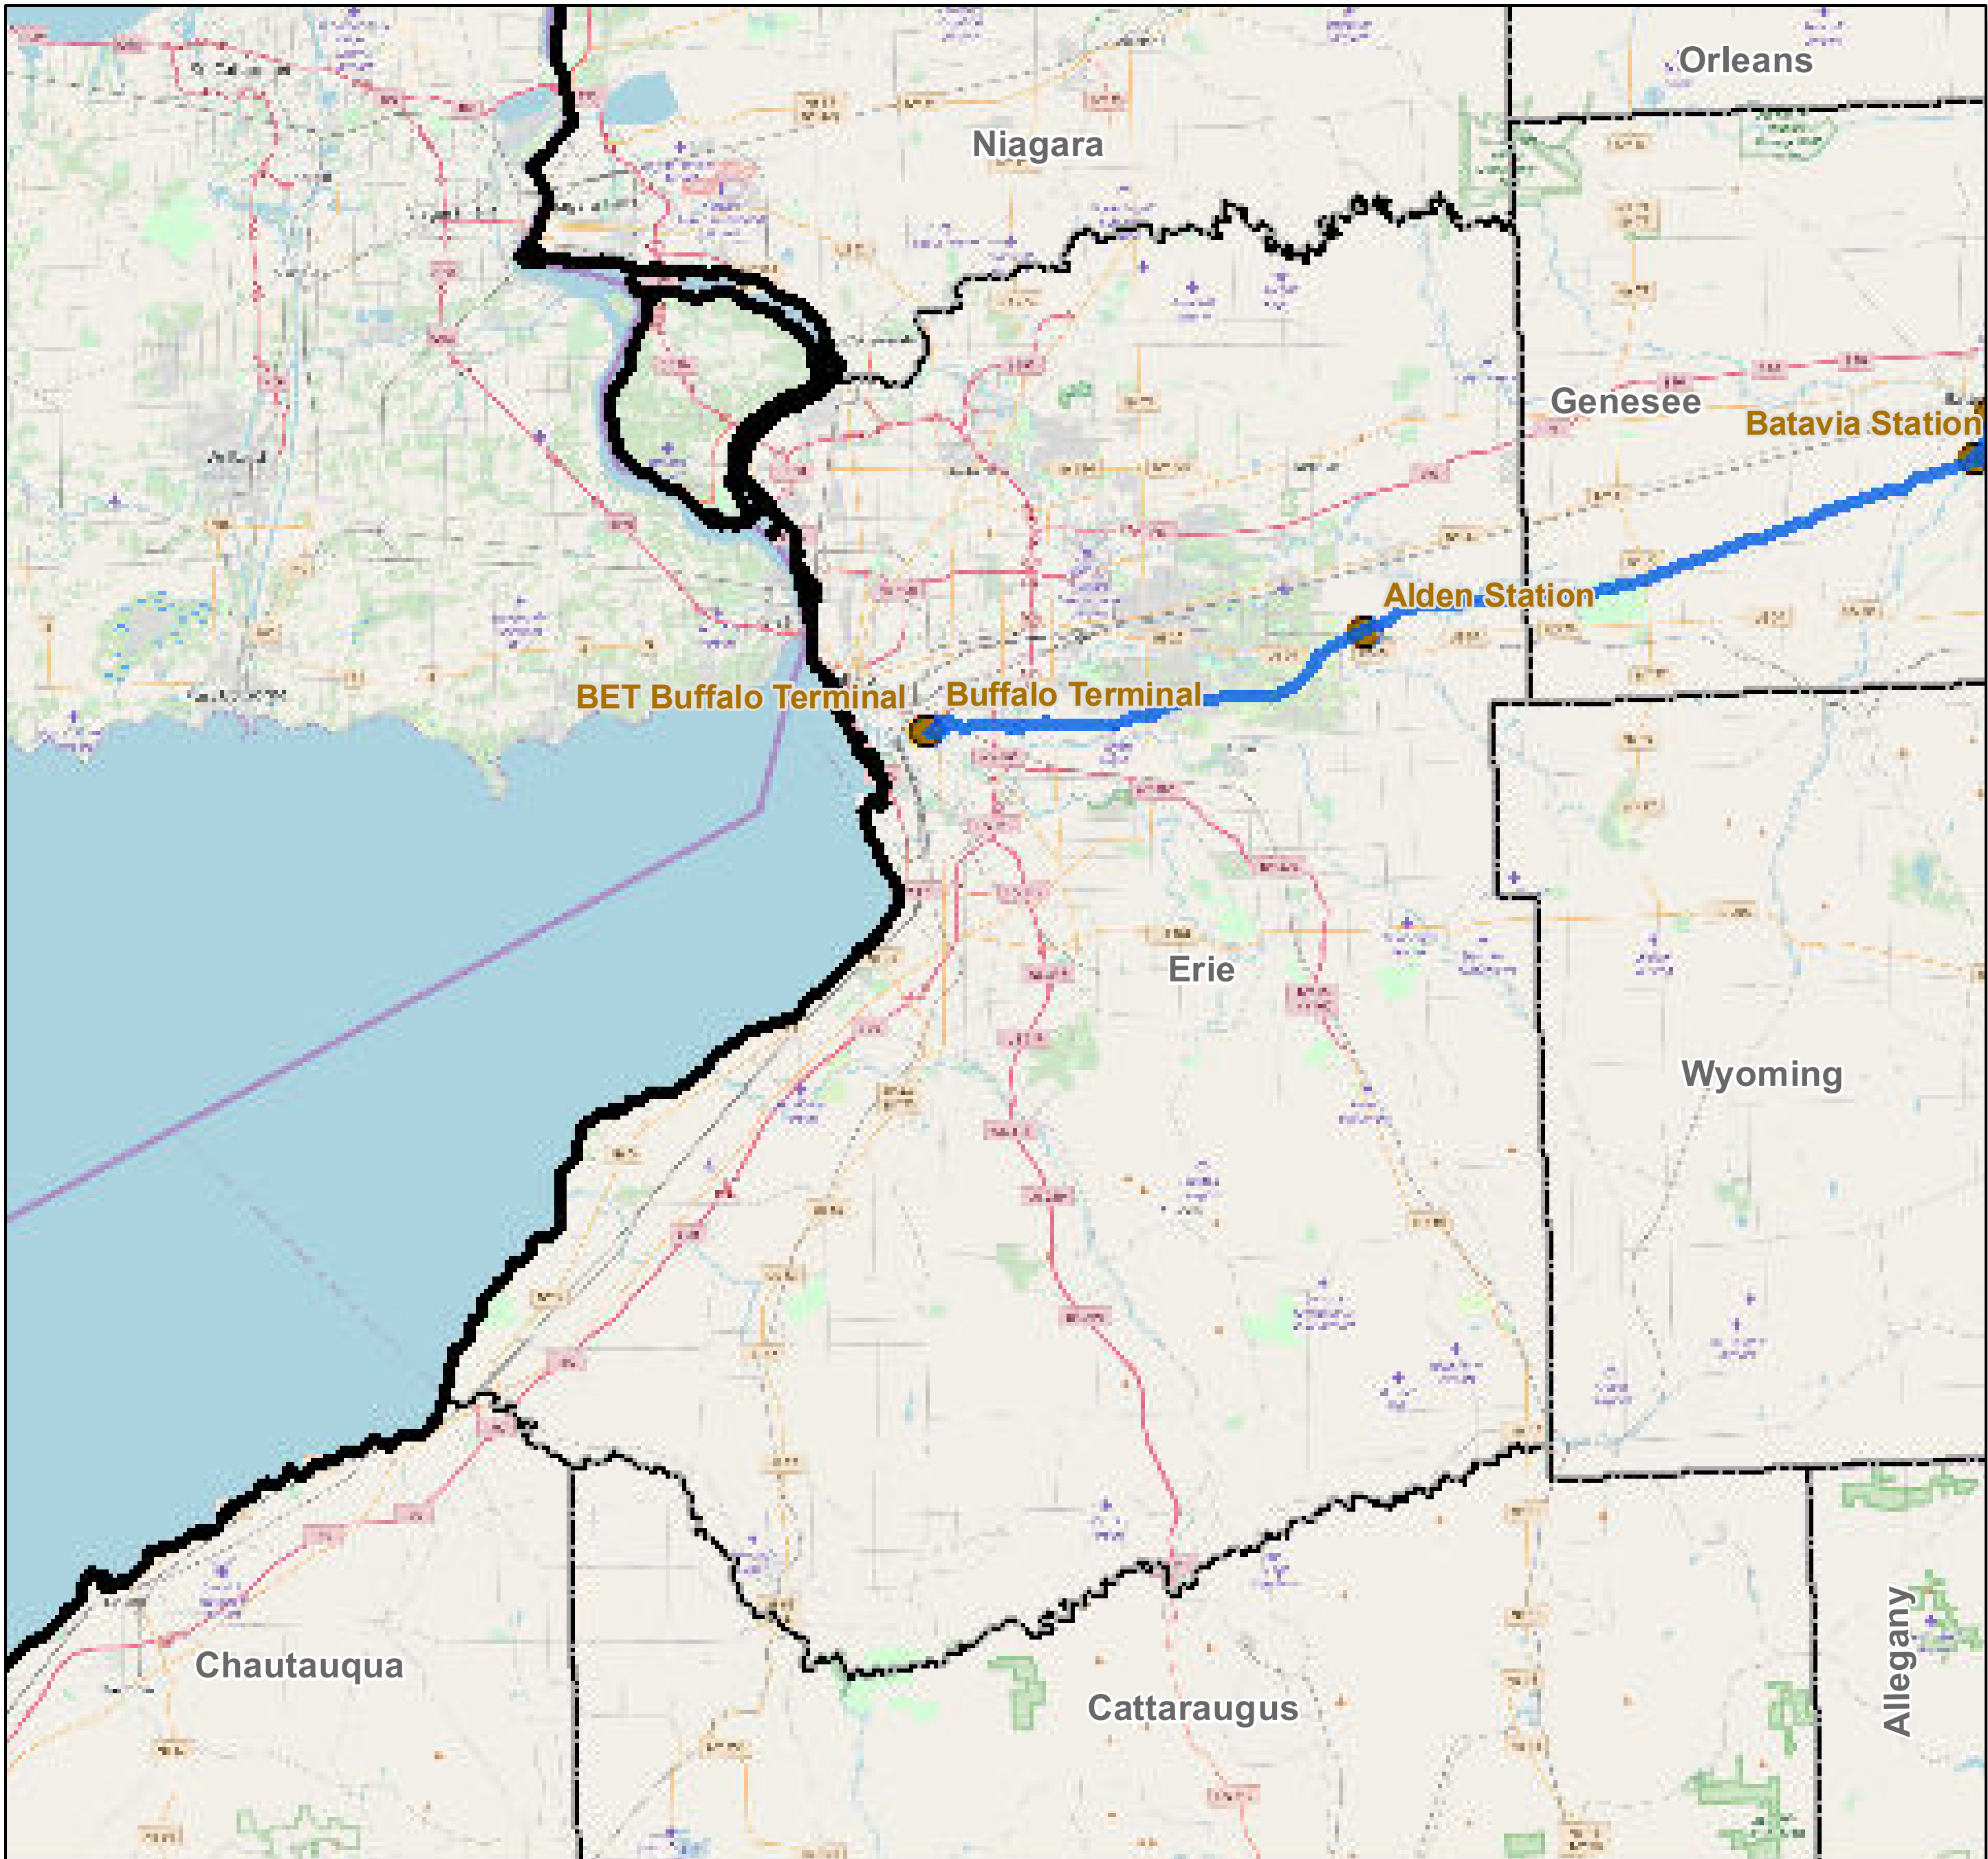

# County: Erie, New York

**BUCKEYE PARTNERS, L.P.**

For more detailed pipeline information see the NPMS public viewer at: [www.npms.phmsa.dot.gov](http://www.npms.phmsa.dot.gov)

1 in = 4.10 miles

### Legend

- Buckeye Pipelines (3)
- Buckeye Facilities (3)
- State Boundaries
- County Boundaries

This map is not intended to be used to physically locate Buckeye's facilities. Facilities and other features are not to scale. Before conducting any excavation activities, you must first call your state One Call System to have all underground facilities physically located.