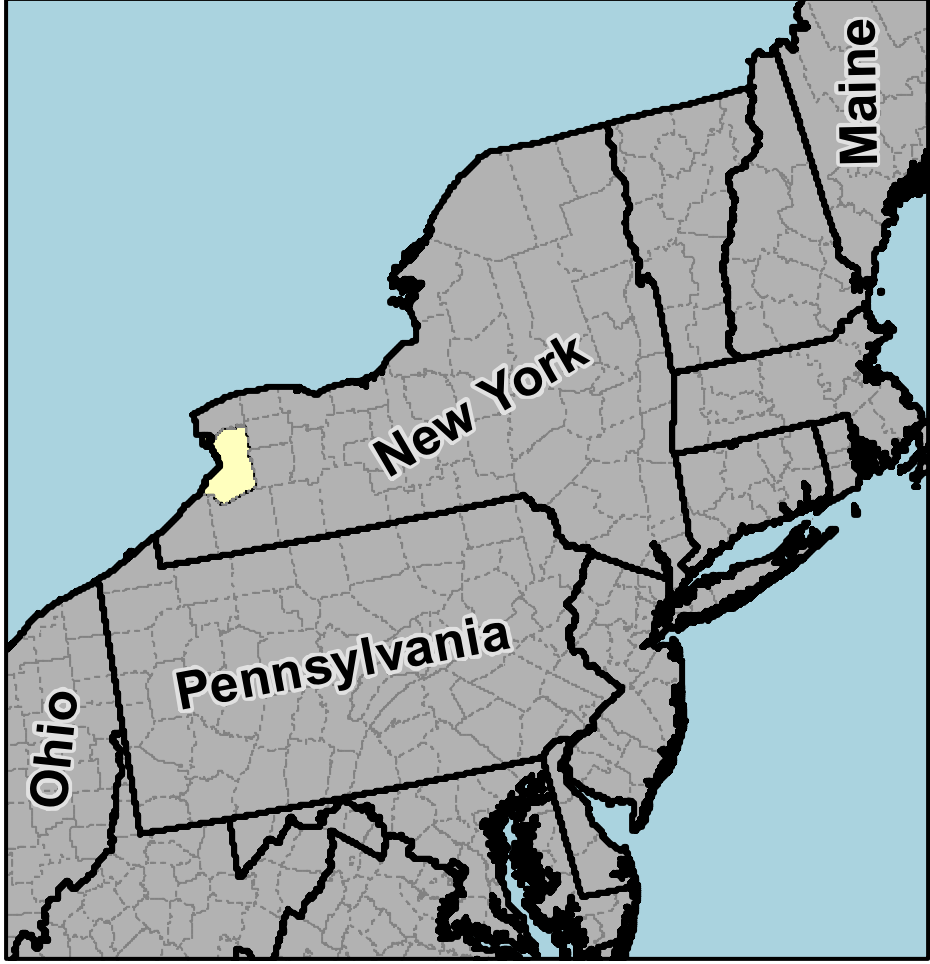

# County: Erie, New York

**BUCKEYE PARTNERS, L.P.**

For more detailed pipeline information see the NPMS public viewer at: [www.npms.phmsa.dot.gov](http://www.npms.phmsa.dot.gov)

1 in = 4.10 miles

### Legend

- Buckeye Pipelines (3)
- Buckeye Facilities (3)
- State Boundaries
- County Boundaries

This map is not intended to be used to physically locate Buckeye's facilities. Facilities and other features are not to scale. Before conducting any excavation activities, you must first call your state One Call System to have all underground facilities physically located.