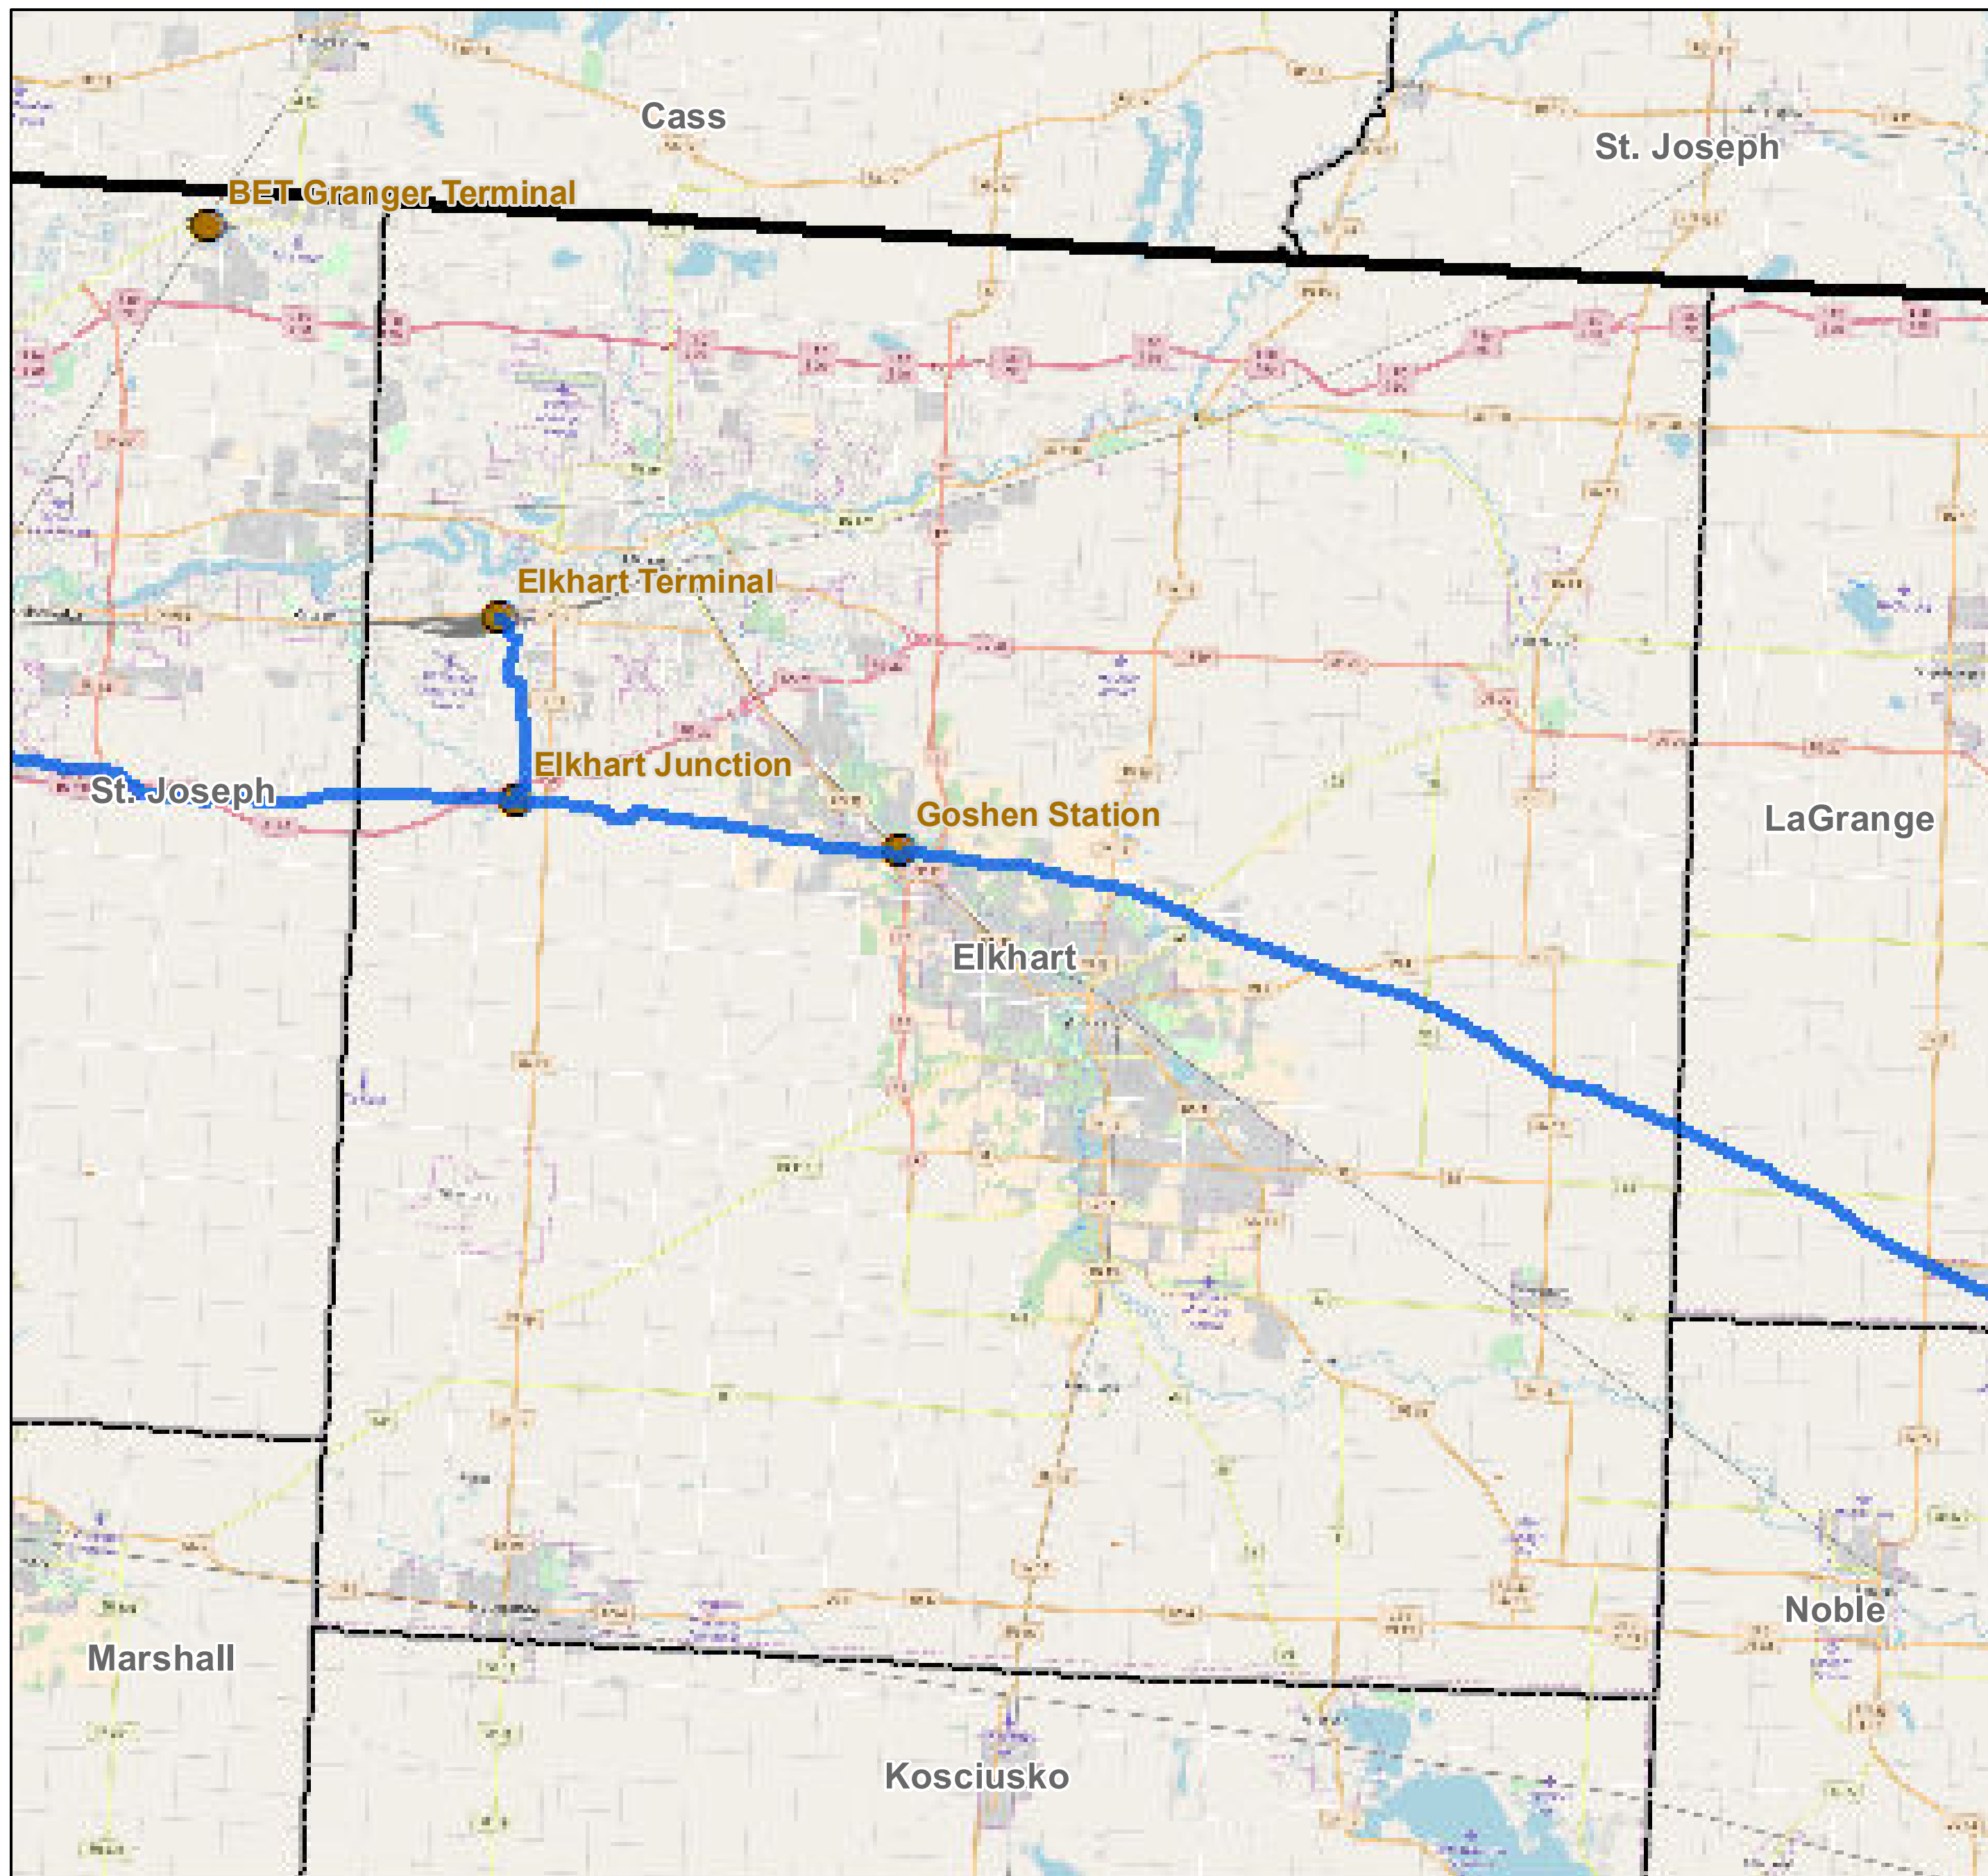

County: Elkhart, Indiana

BUCKEYE PARTNERS, L.P.

For more detailed pipeline information see the NPMS public viewer at: www.npms.phmsa.dot.gov

1 in = 2.09 miles

Legend

- Buckeye Pipelines (5)
- Buckeye Facilities (3)
- State Boundaries
- County Boundaries

This map is not intended to be used to physically locate Buckeye's facilities. Facilities and other features are not to scale. Before conducting any excavation activities, you must first call your state One Call System to have all underground facilities physically located.