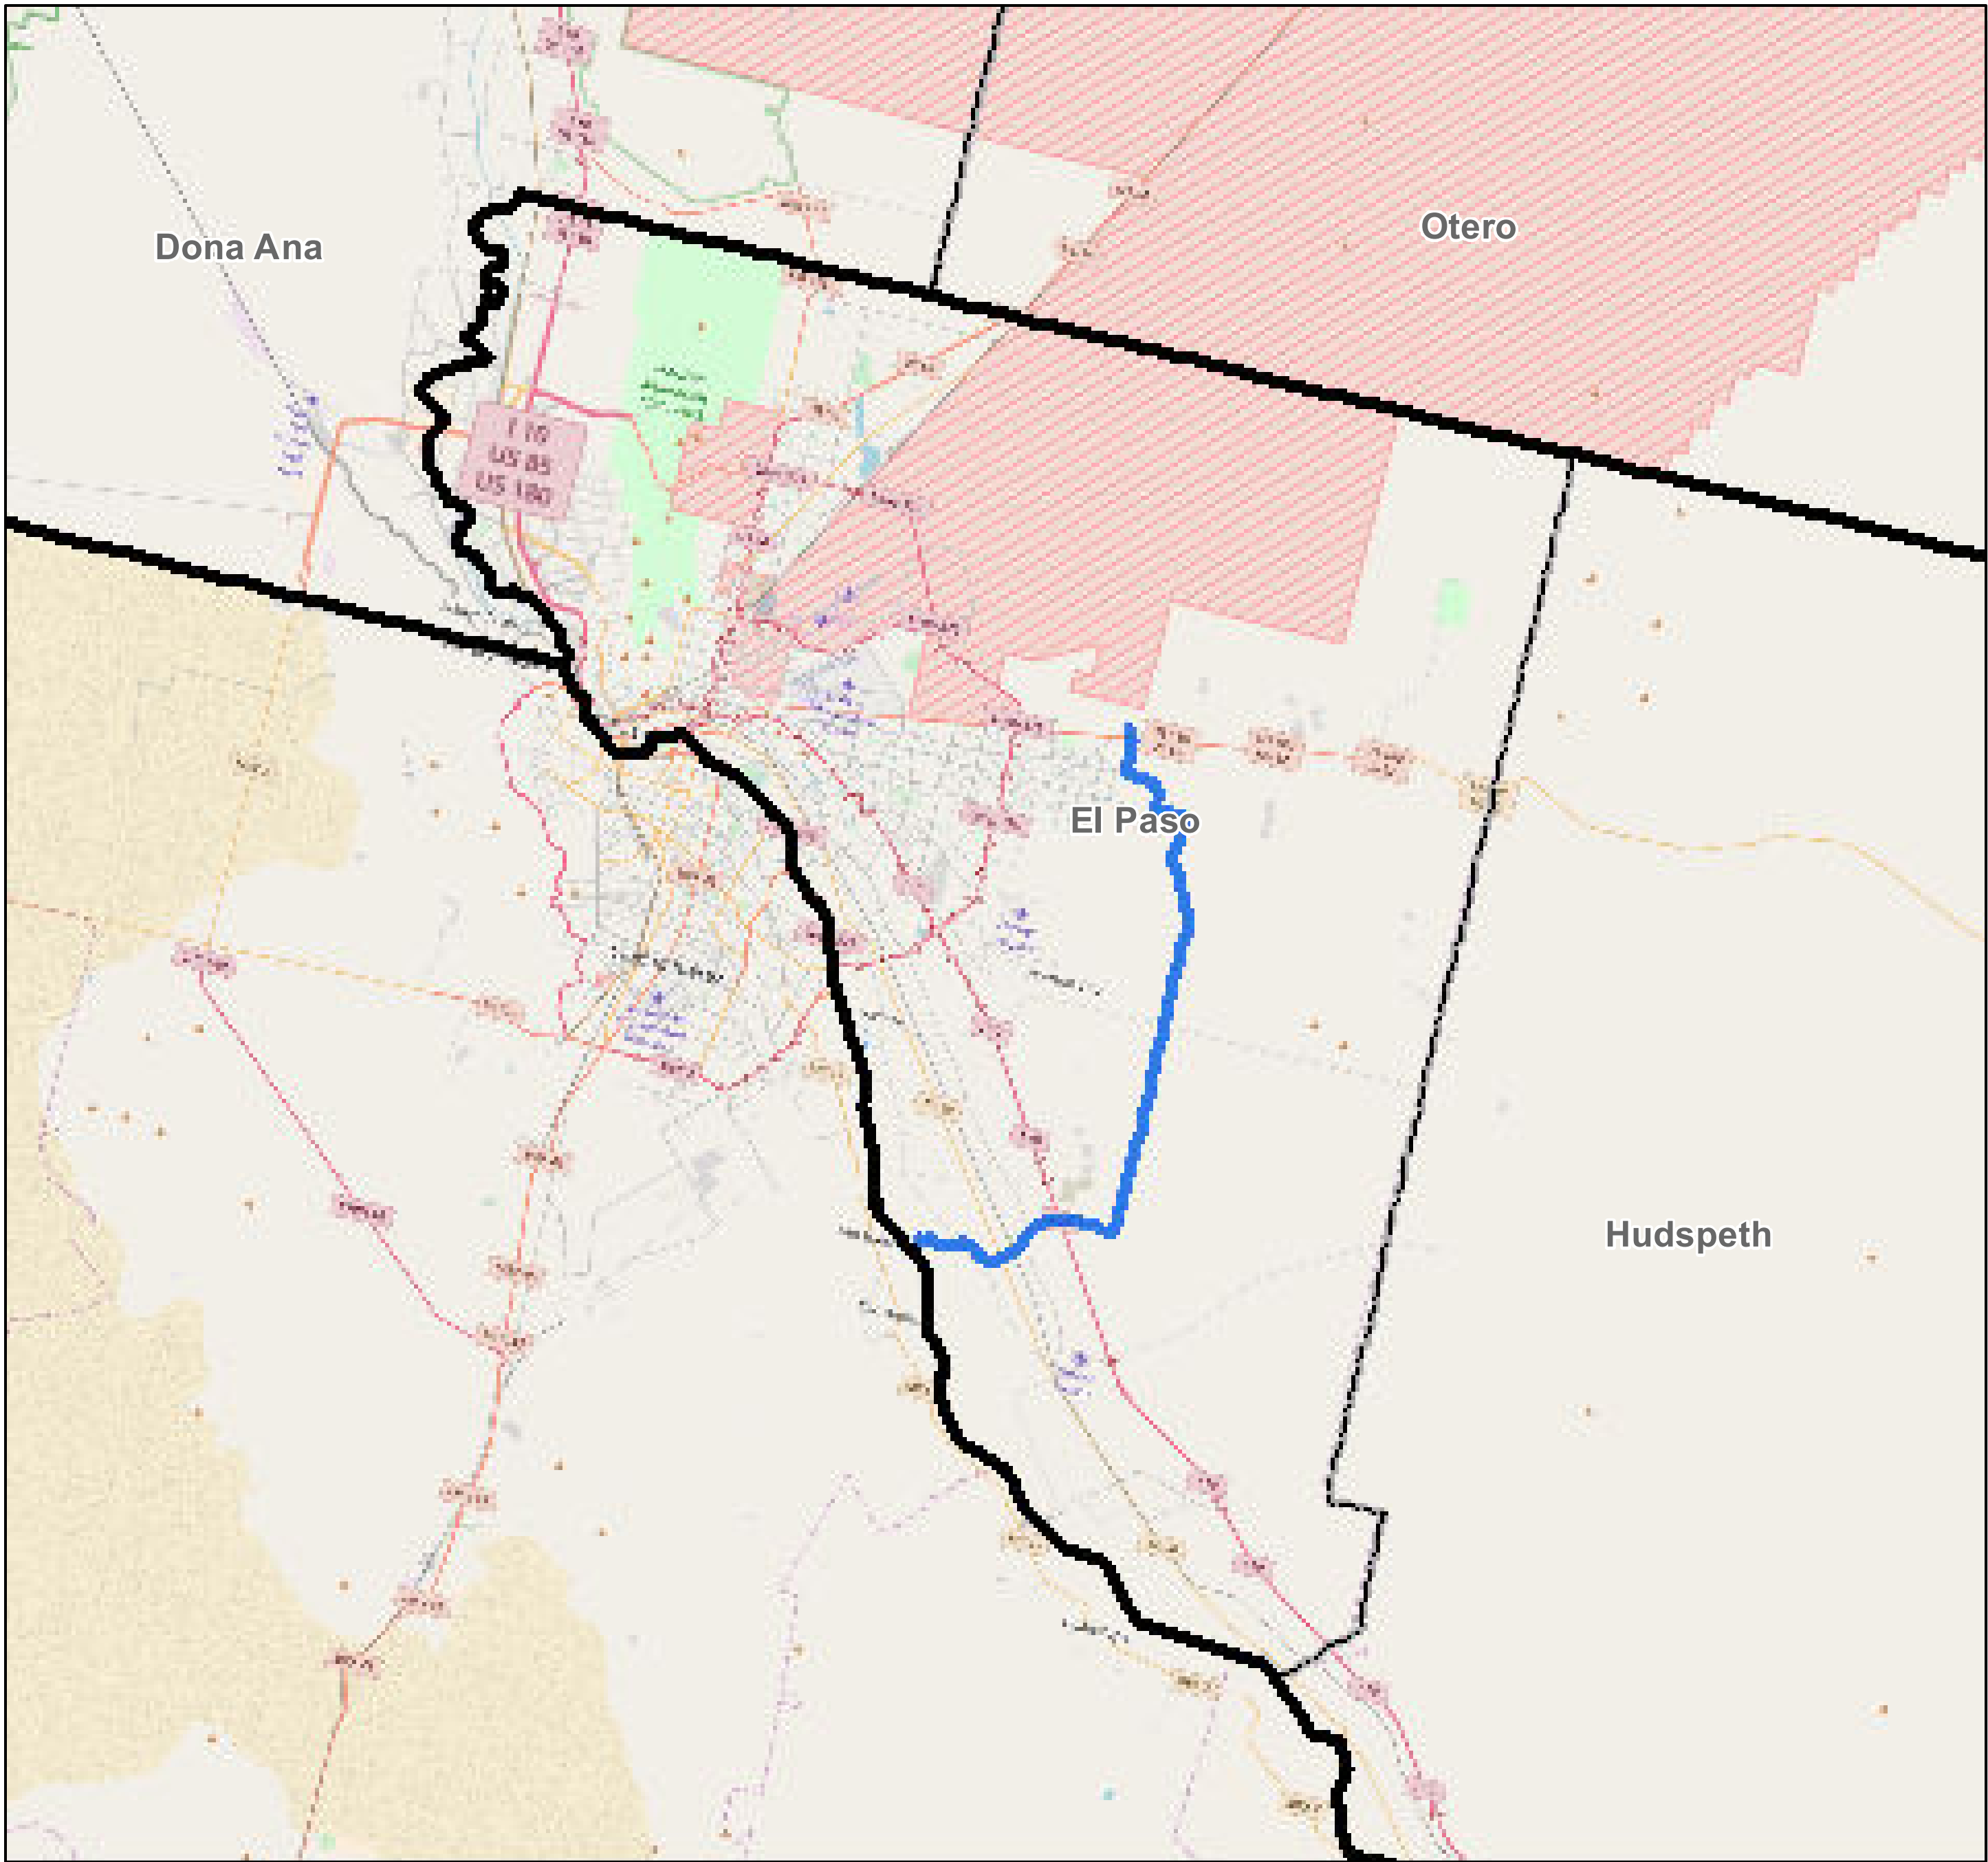

# County: El Paso, Texas

**BUCKEYE PARTNERS, L.P.**

For more detailed pipeline information see the NPMS public viewer at: [www.npms.phmsa.dot.gov](http://www.npms.phmsa.dot.gov)

1 in = 4.76 miles

### Legend

- Buckeye Pipelines (1)
- Buckeye Facilities (0)
- State Boundaries
- County Boundaries

This map is not intended to be used to physically locate Buckeye's facilities. Facilities and other features are not to scale. Before conducting any excavation activities, you must first call your state One Call System to have all underground facilities physically located.