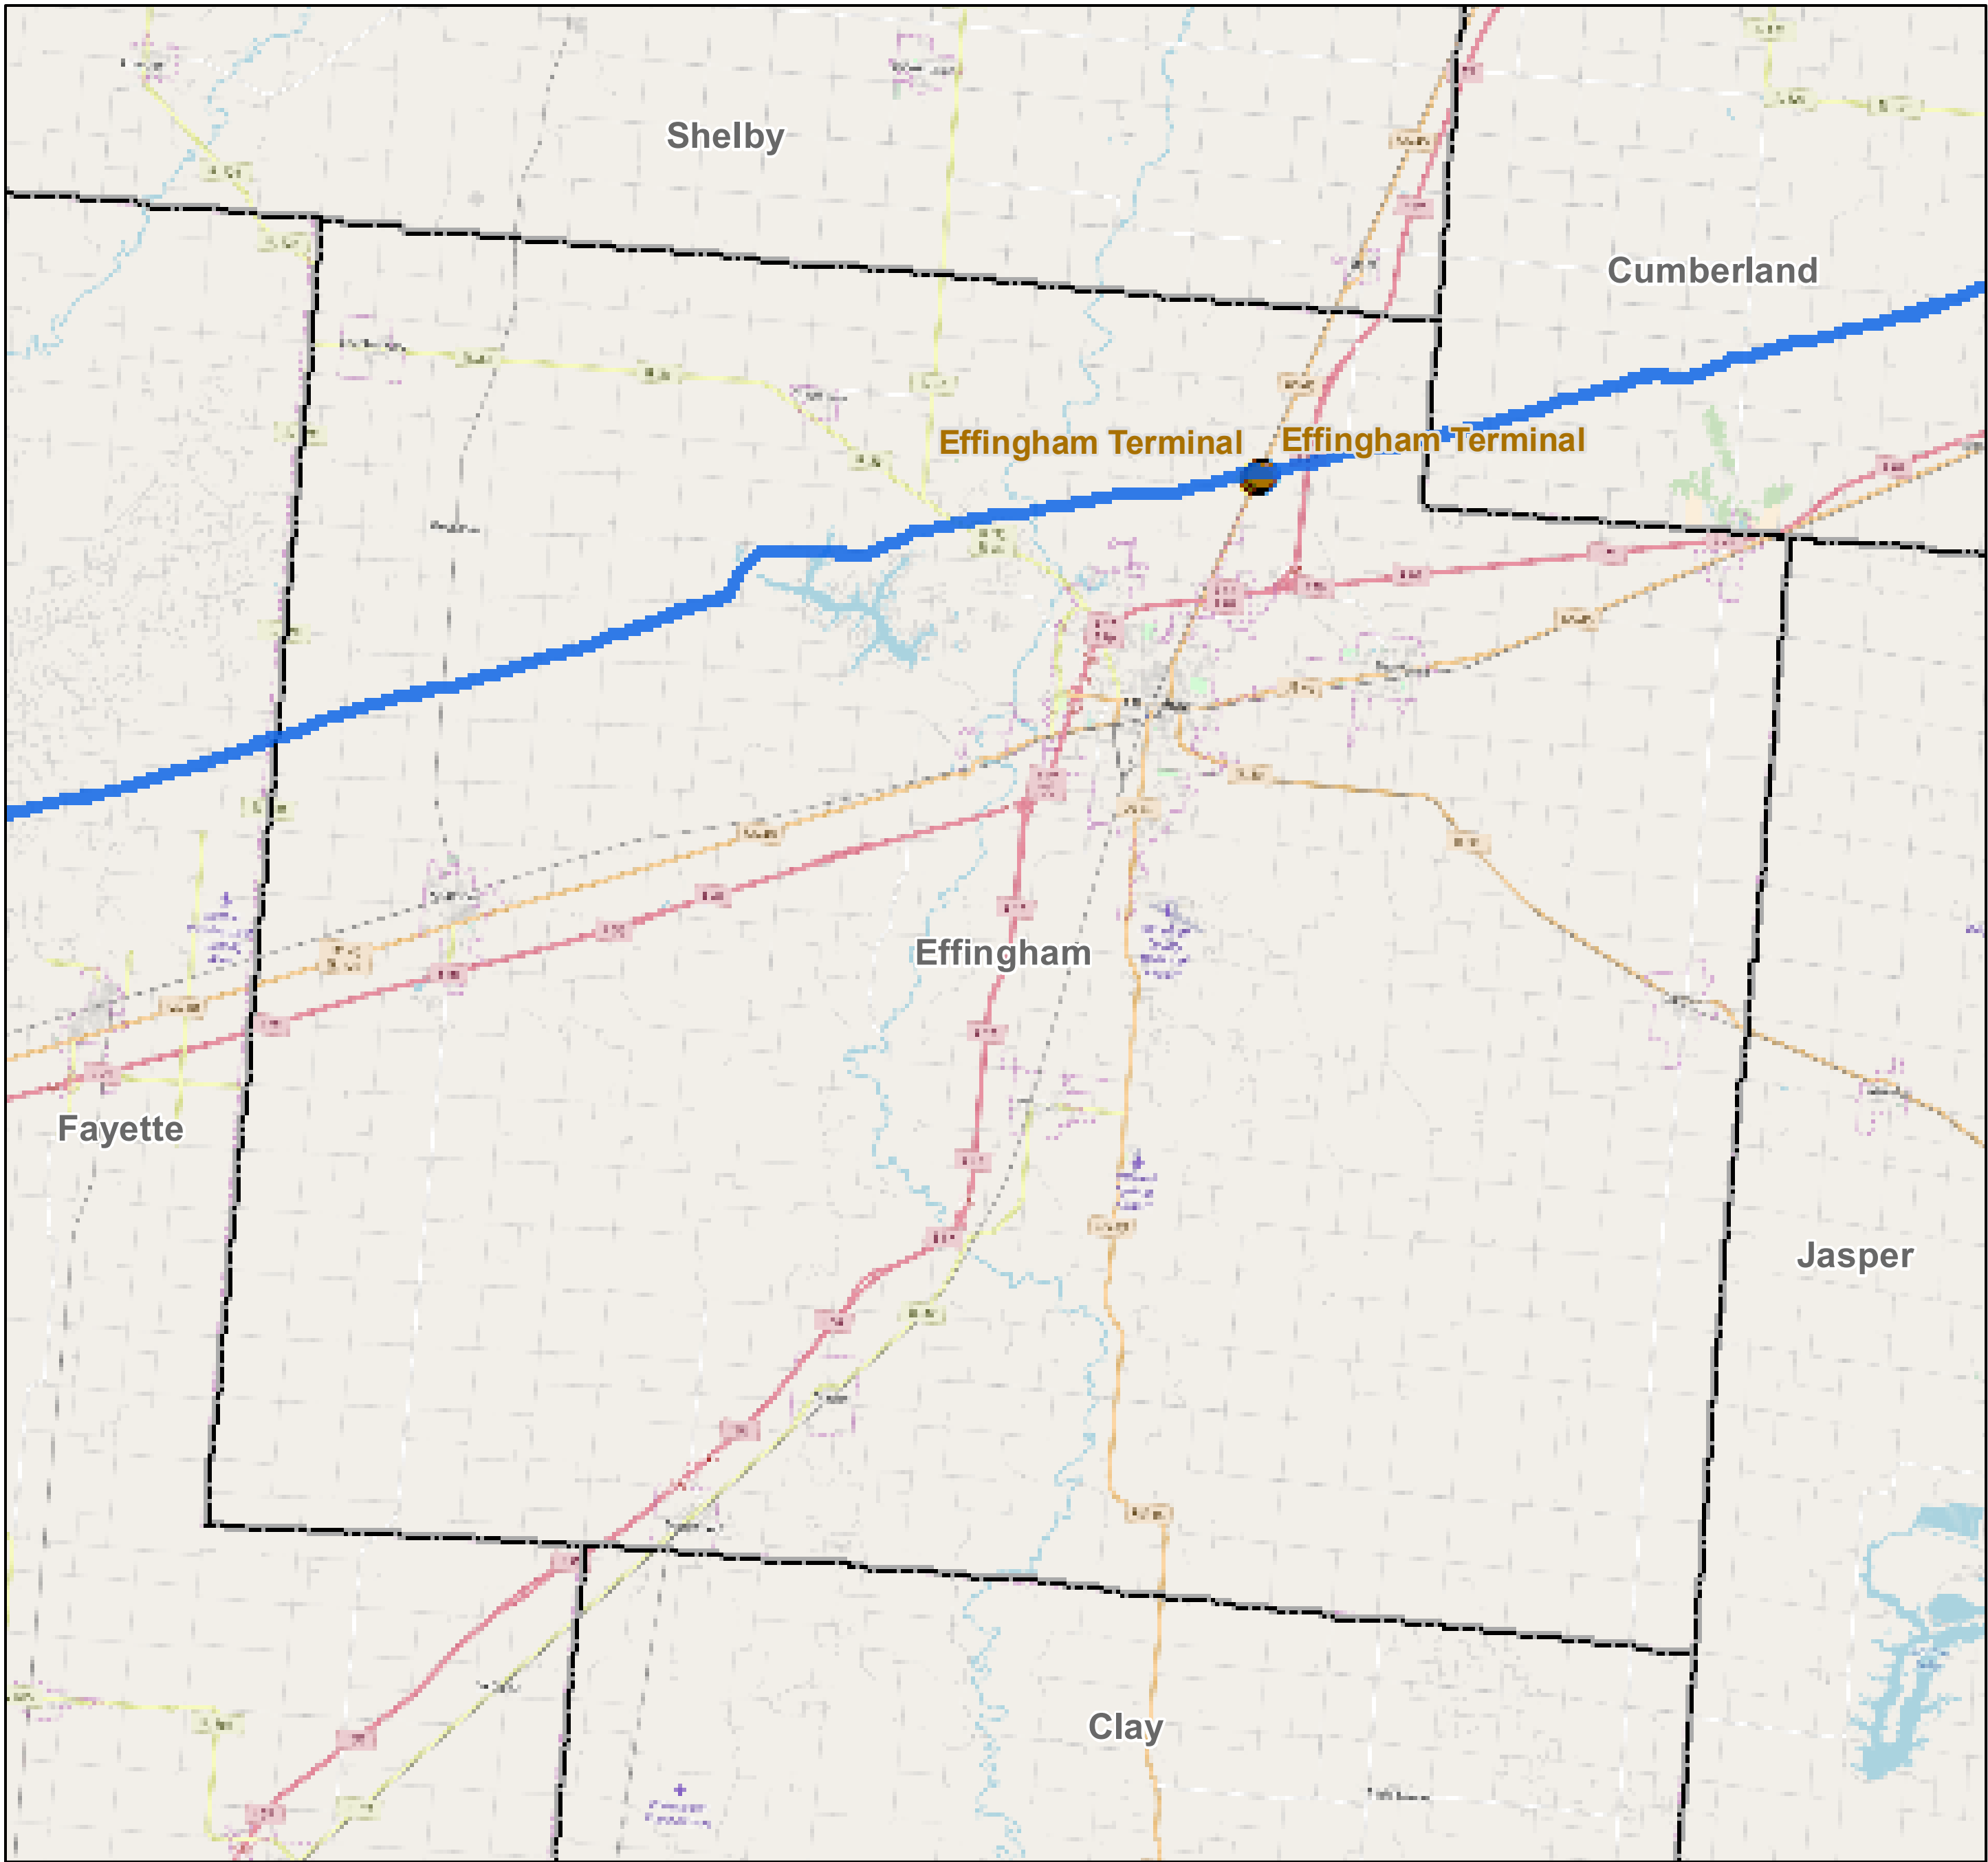

# County: Effingham, Illinois

**BUCKEYE PARTNERS, L.P.**

For more detailed pipeline information see the NPMS public viewer at:  
[www.npms.phmsa.dot.gov](http://www.npms.phmsa.dot.gov)

1 in = 2.13 miles

### Legend

- Buckeye Pipelines (4)
- Buckeye Facilities (2)
- State Boundaries
- County Boundaries

This map is not intended to be used to physically locate Buckeye's facilities. Facilities and other features are not to scale. Before conducting any excavation activities, you must first call your state One Call System to have all underground facilities physically located.