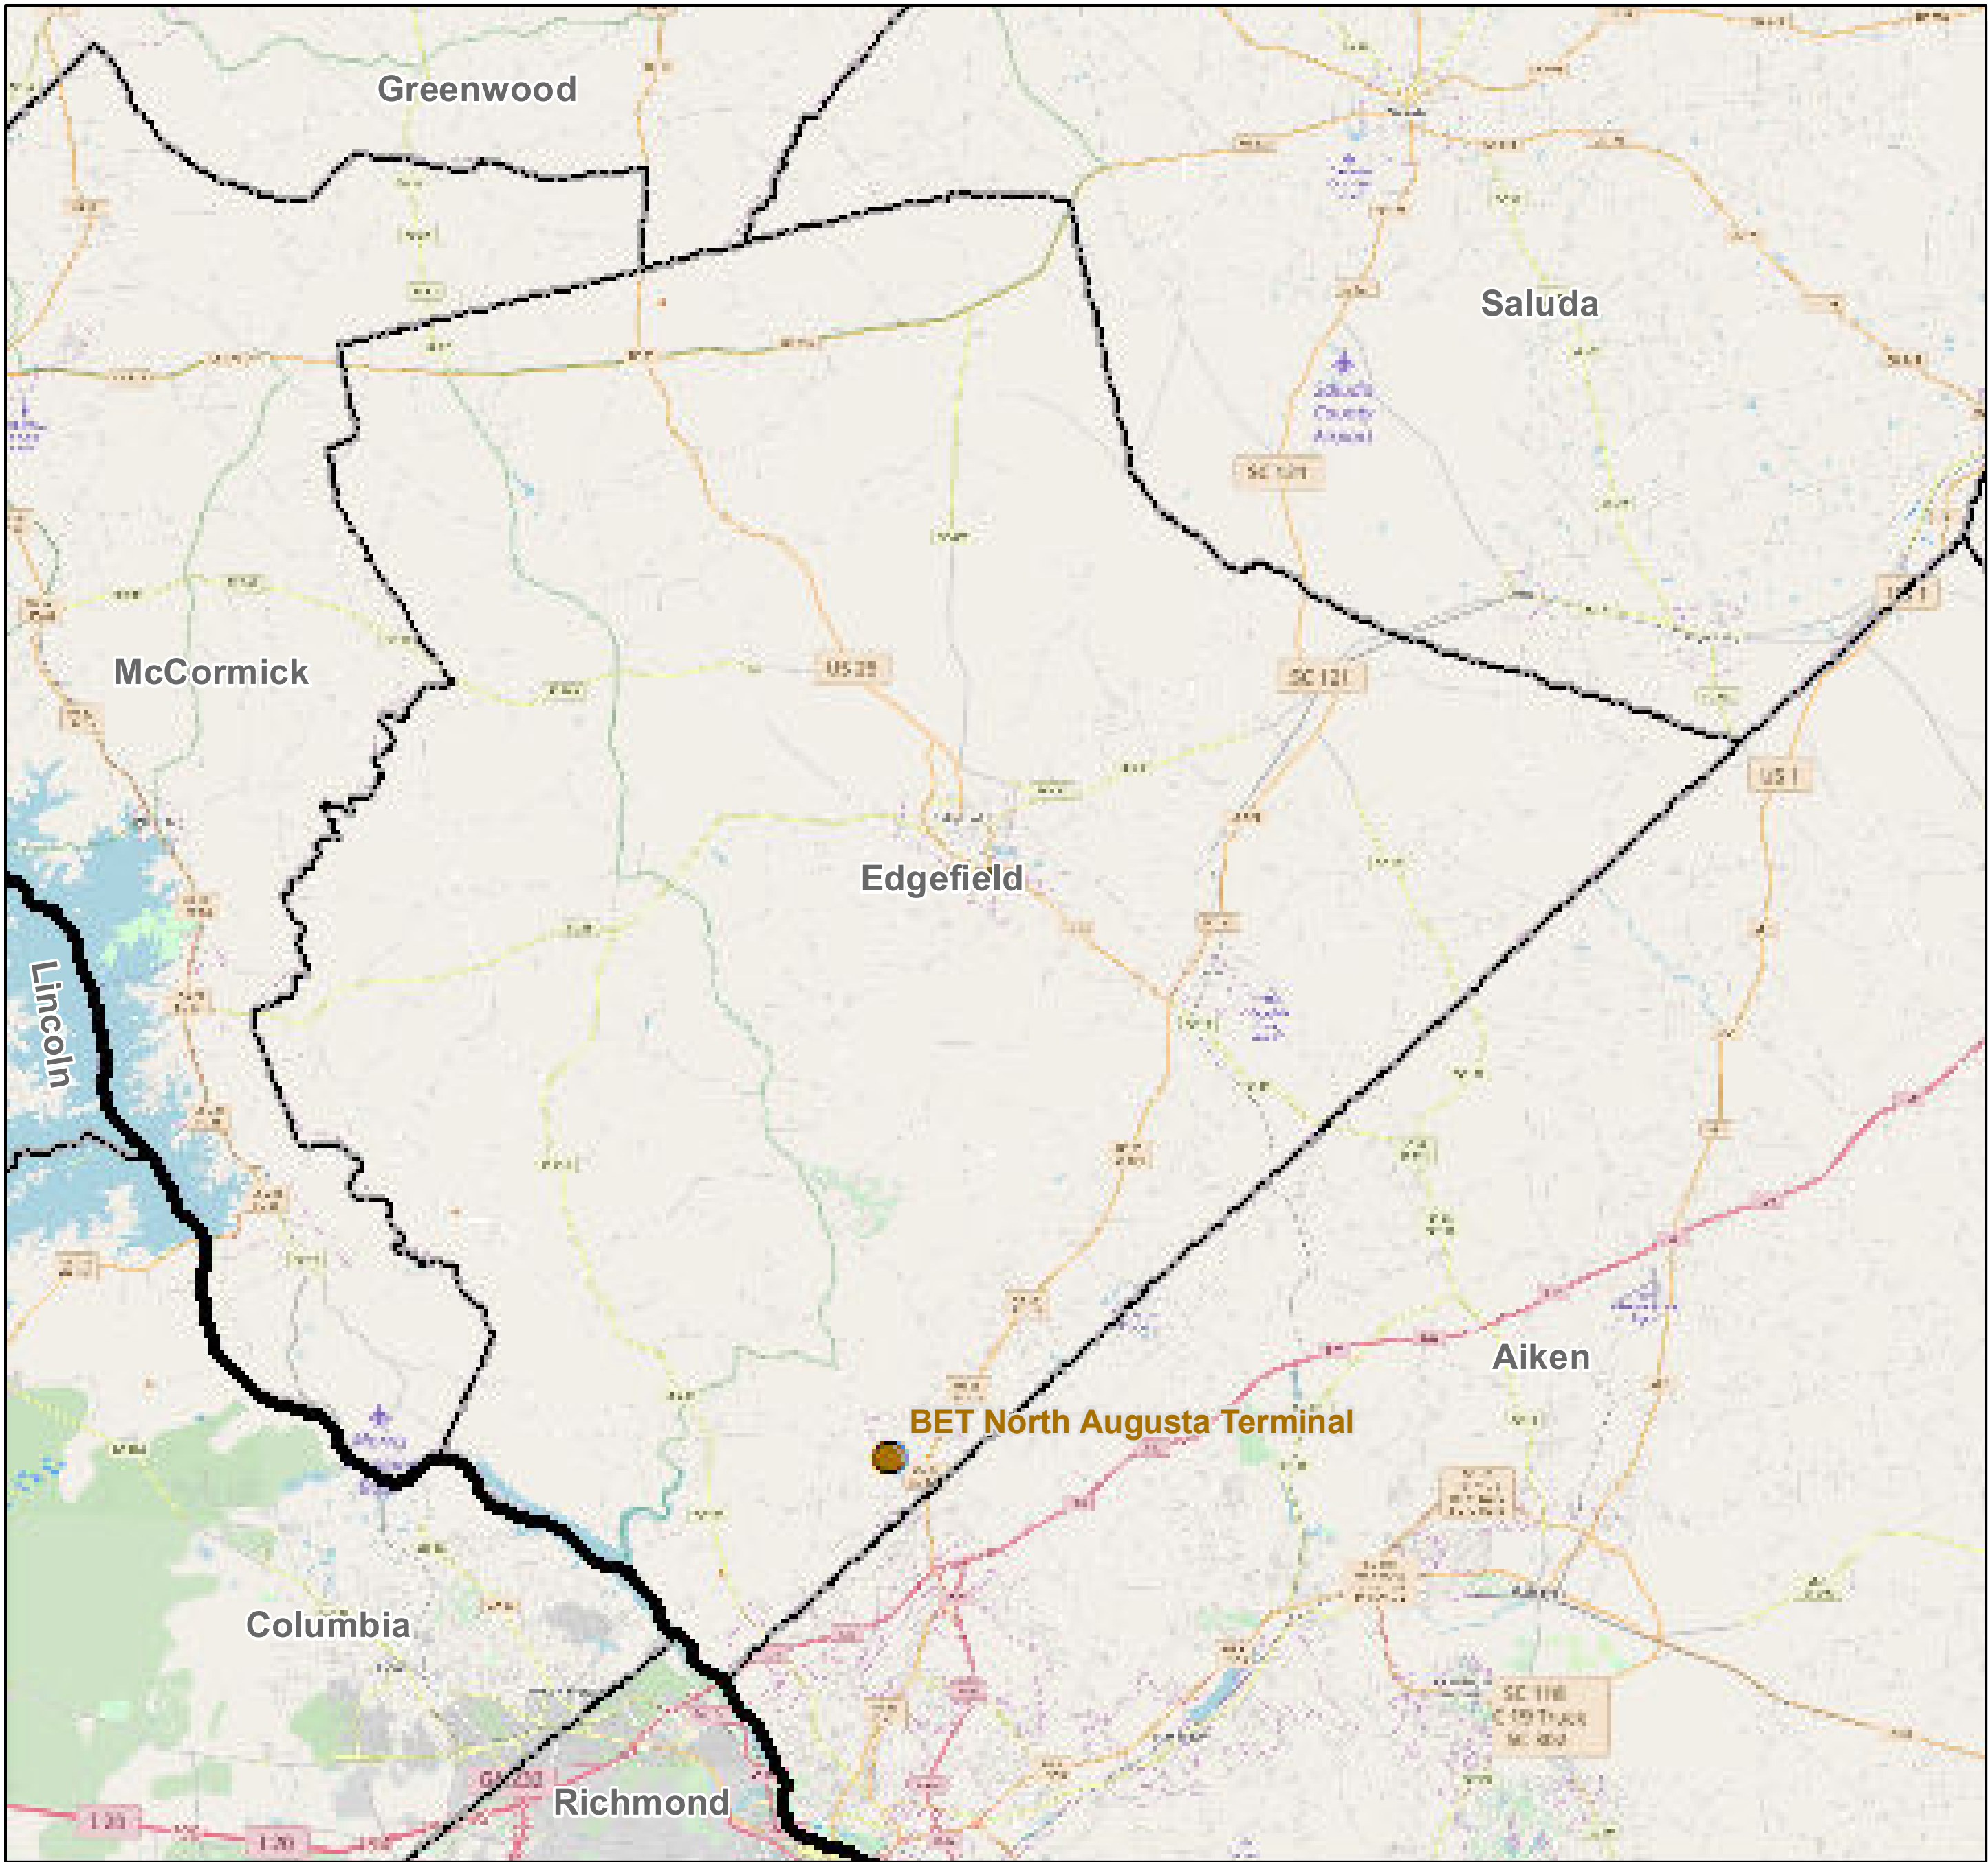

County: Edgefield, South Carolina

BUCKEYE PARTNERS, L.P.

For more detailed pipeline information see the NPMS public viewer at: www.npms.phmsa.dot.gov

1 in = 2.72 miles

Legend

- Buckeye Pipelines (0)
- Buckeye Facilities (1)
- State Boundaries
- County Boundaries

This map is not intended to be used to physically locate Buckeye's facilities. Facilities and other features are not to scale. Before conducting any excavation activities, you must first call your state One Call System to have all underground facilities physically located.