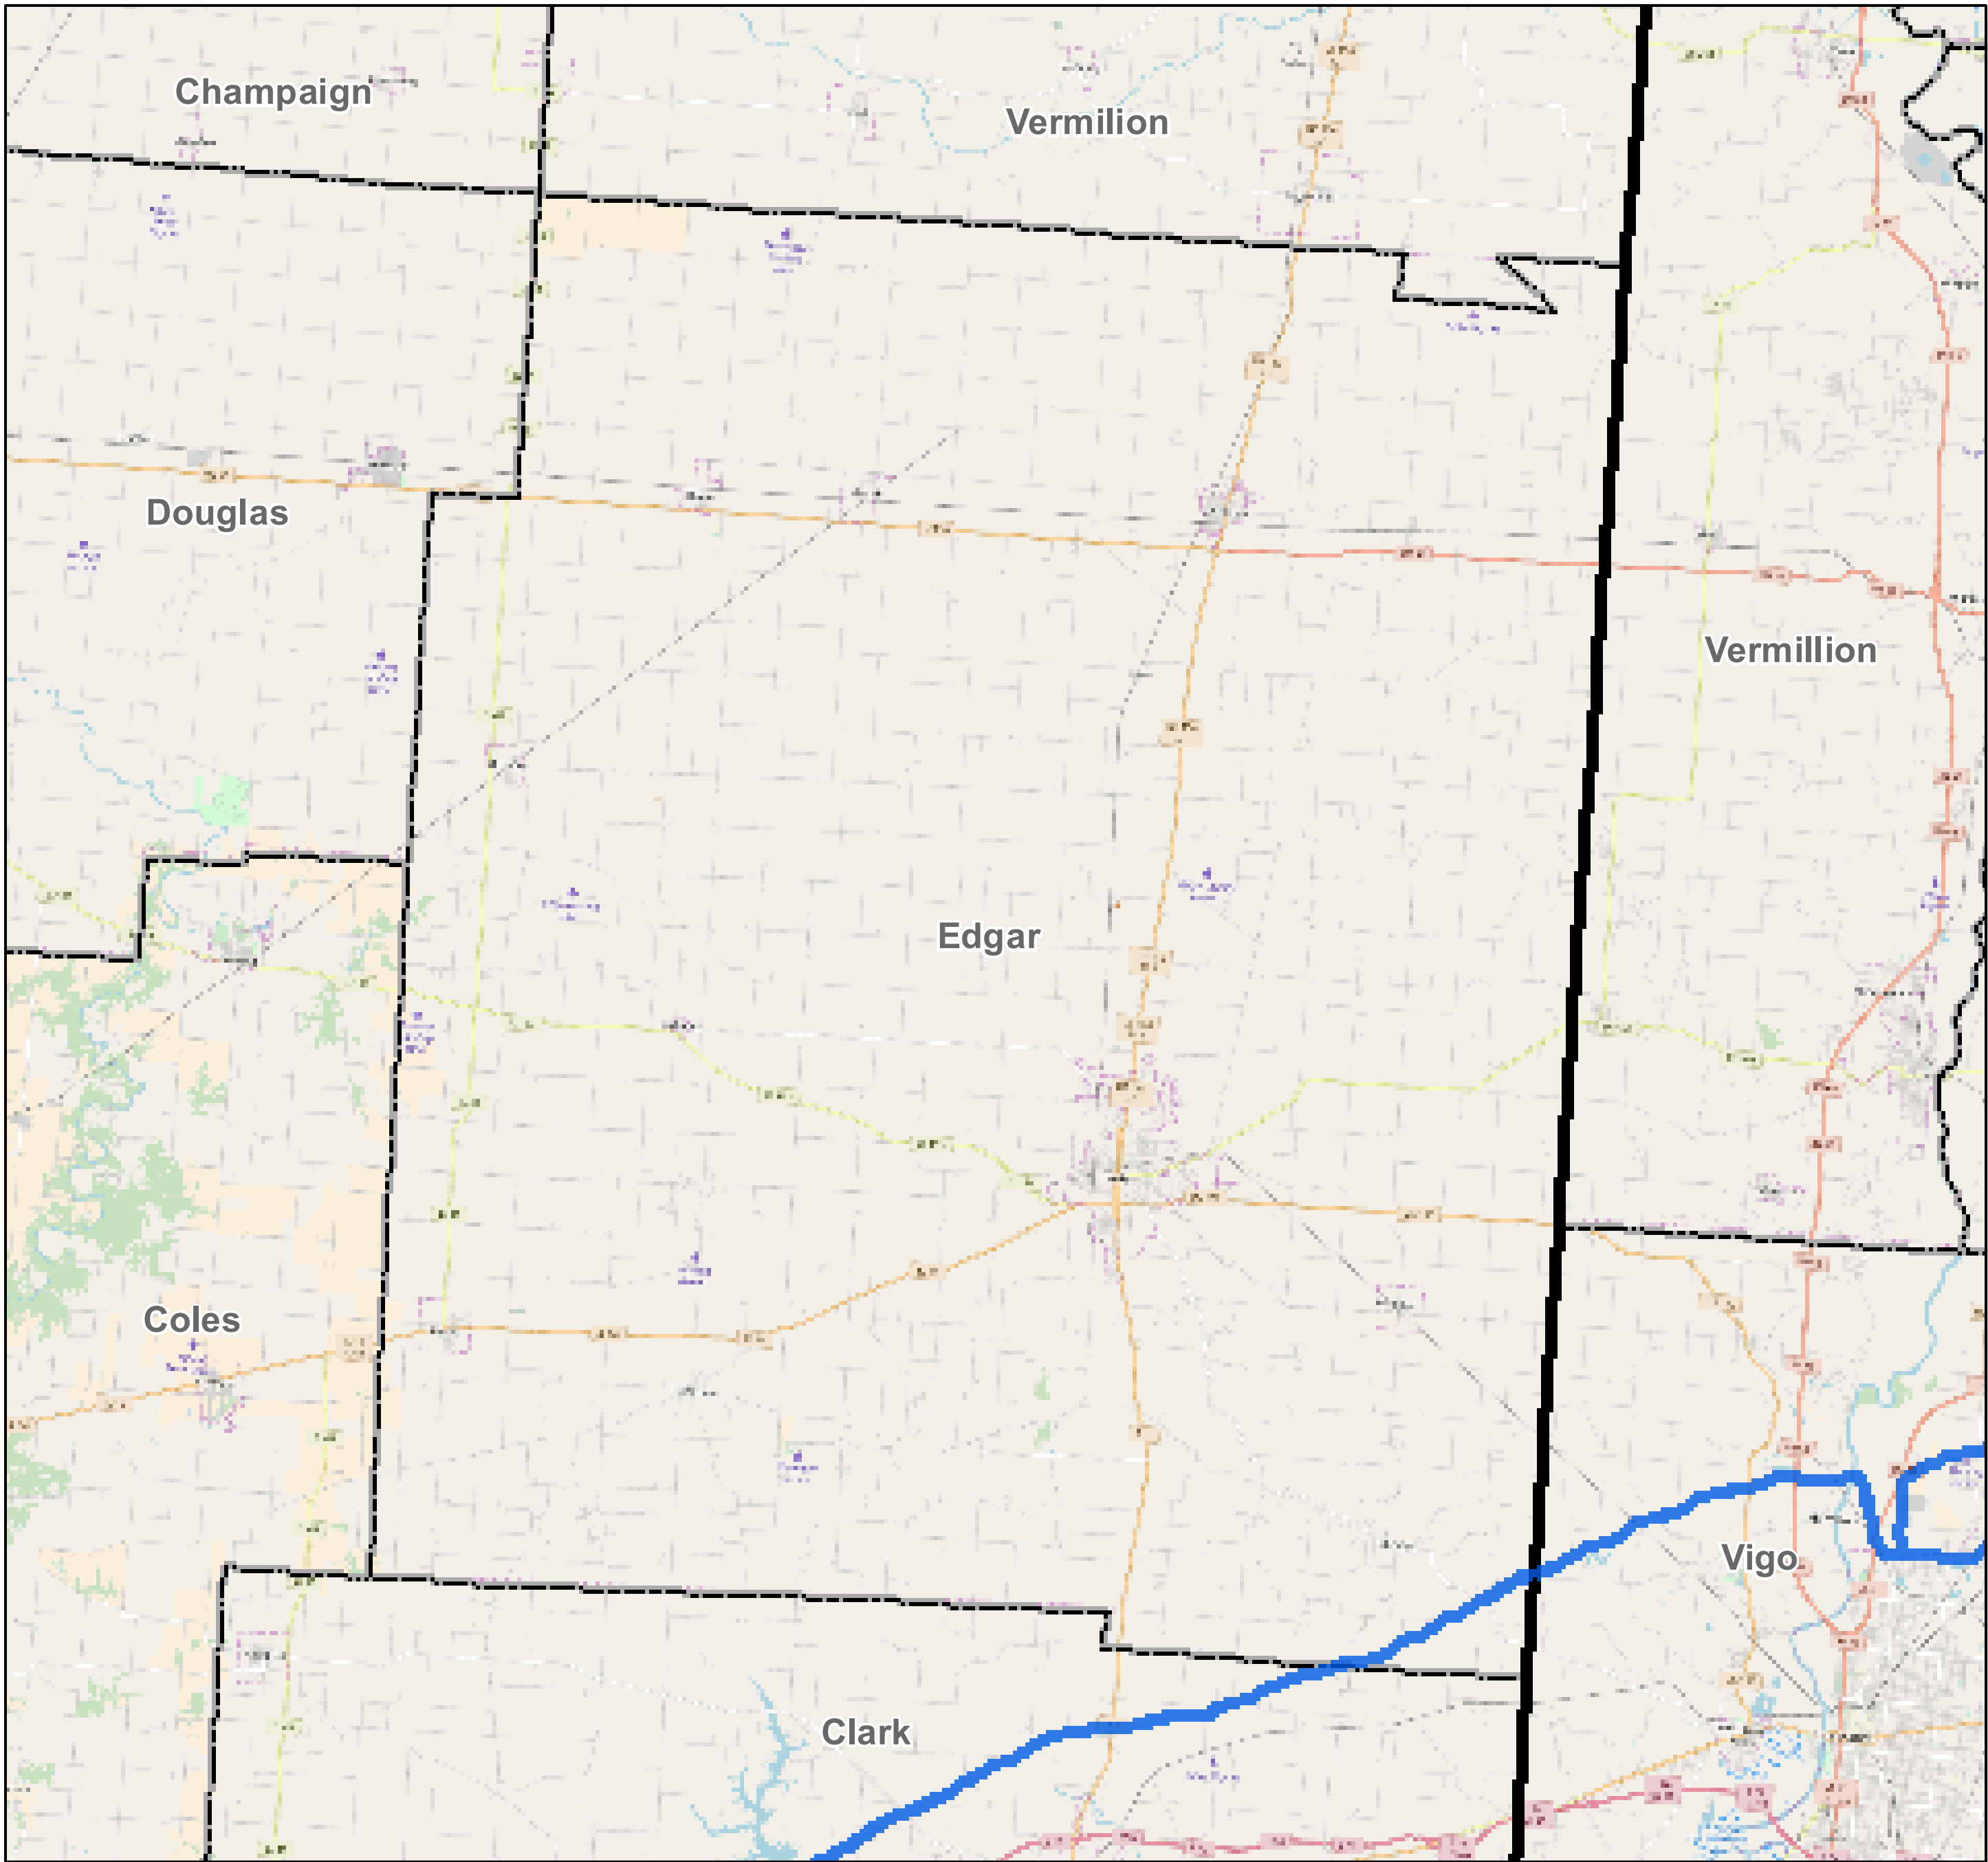

# County: Edgar, Illinois

**BUCKEYE PARTNERS, L.P.**

For more detailed pipeline information see the NPMS public viewer at: [www.npms.phmsa.dot.gov](http://www.npms.phmsa.dot.gov)

1 in = 2.62 miles

### Legend

- Buckeye Pipelines (4)
- Buckeye Facilities (0)
- State Boundaries
- County Boundaries

This map is not intended to be used to physically locate Buckeye's facilities. Facilities and other features are not to scale. Before conducting any excavation activities, you must first call your state One Call System to have all underground facilities physically located.