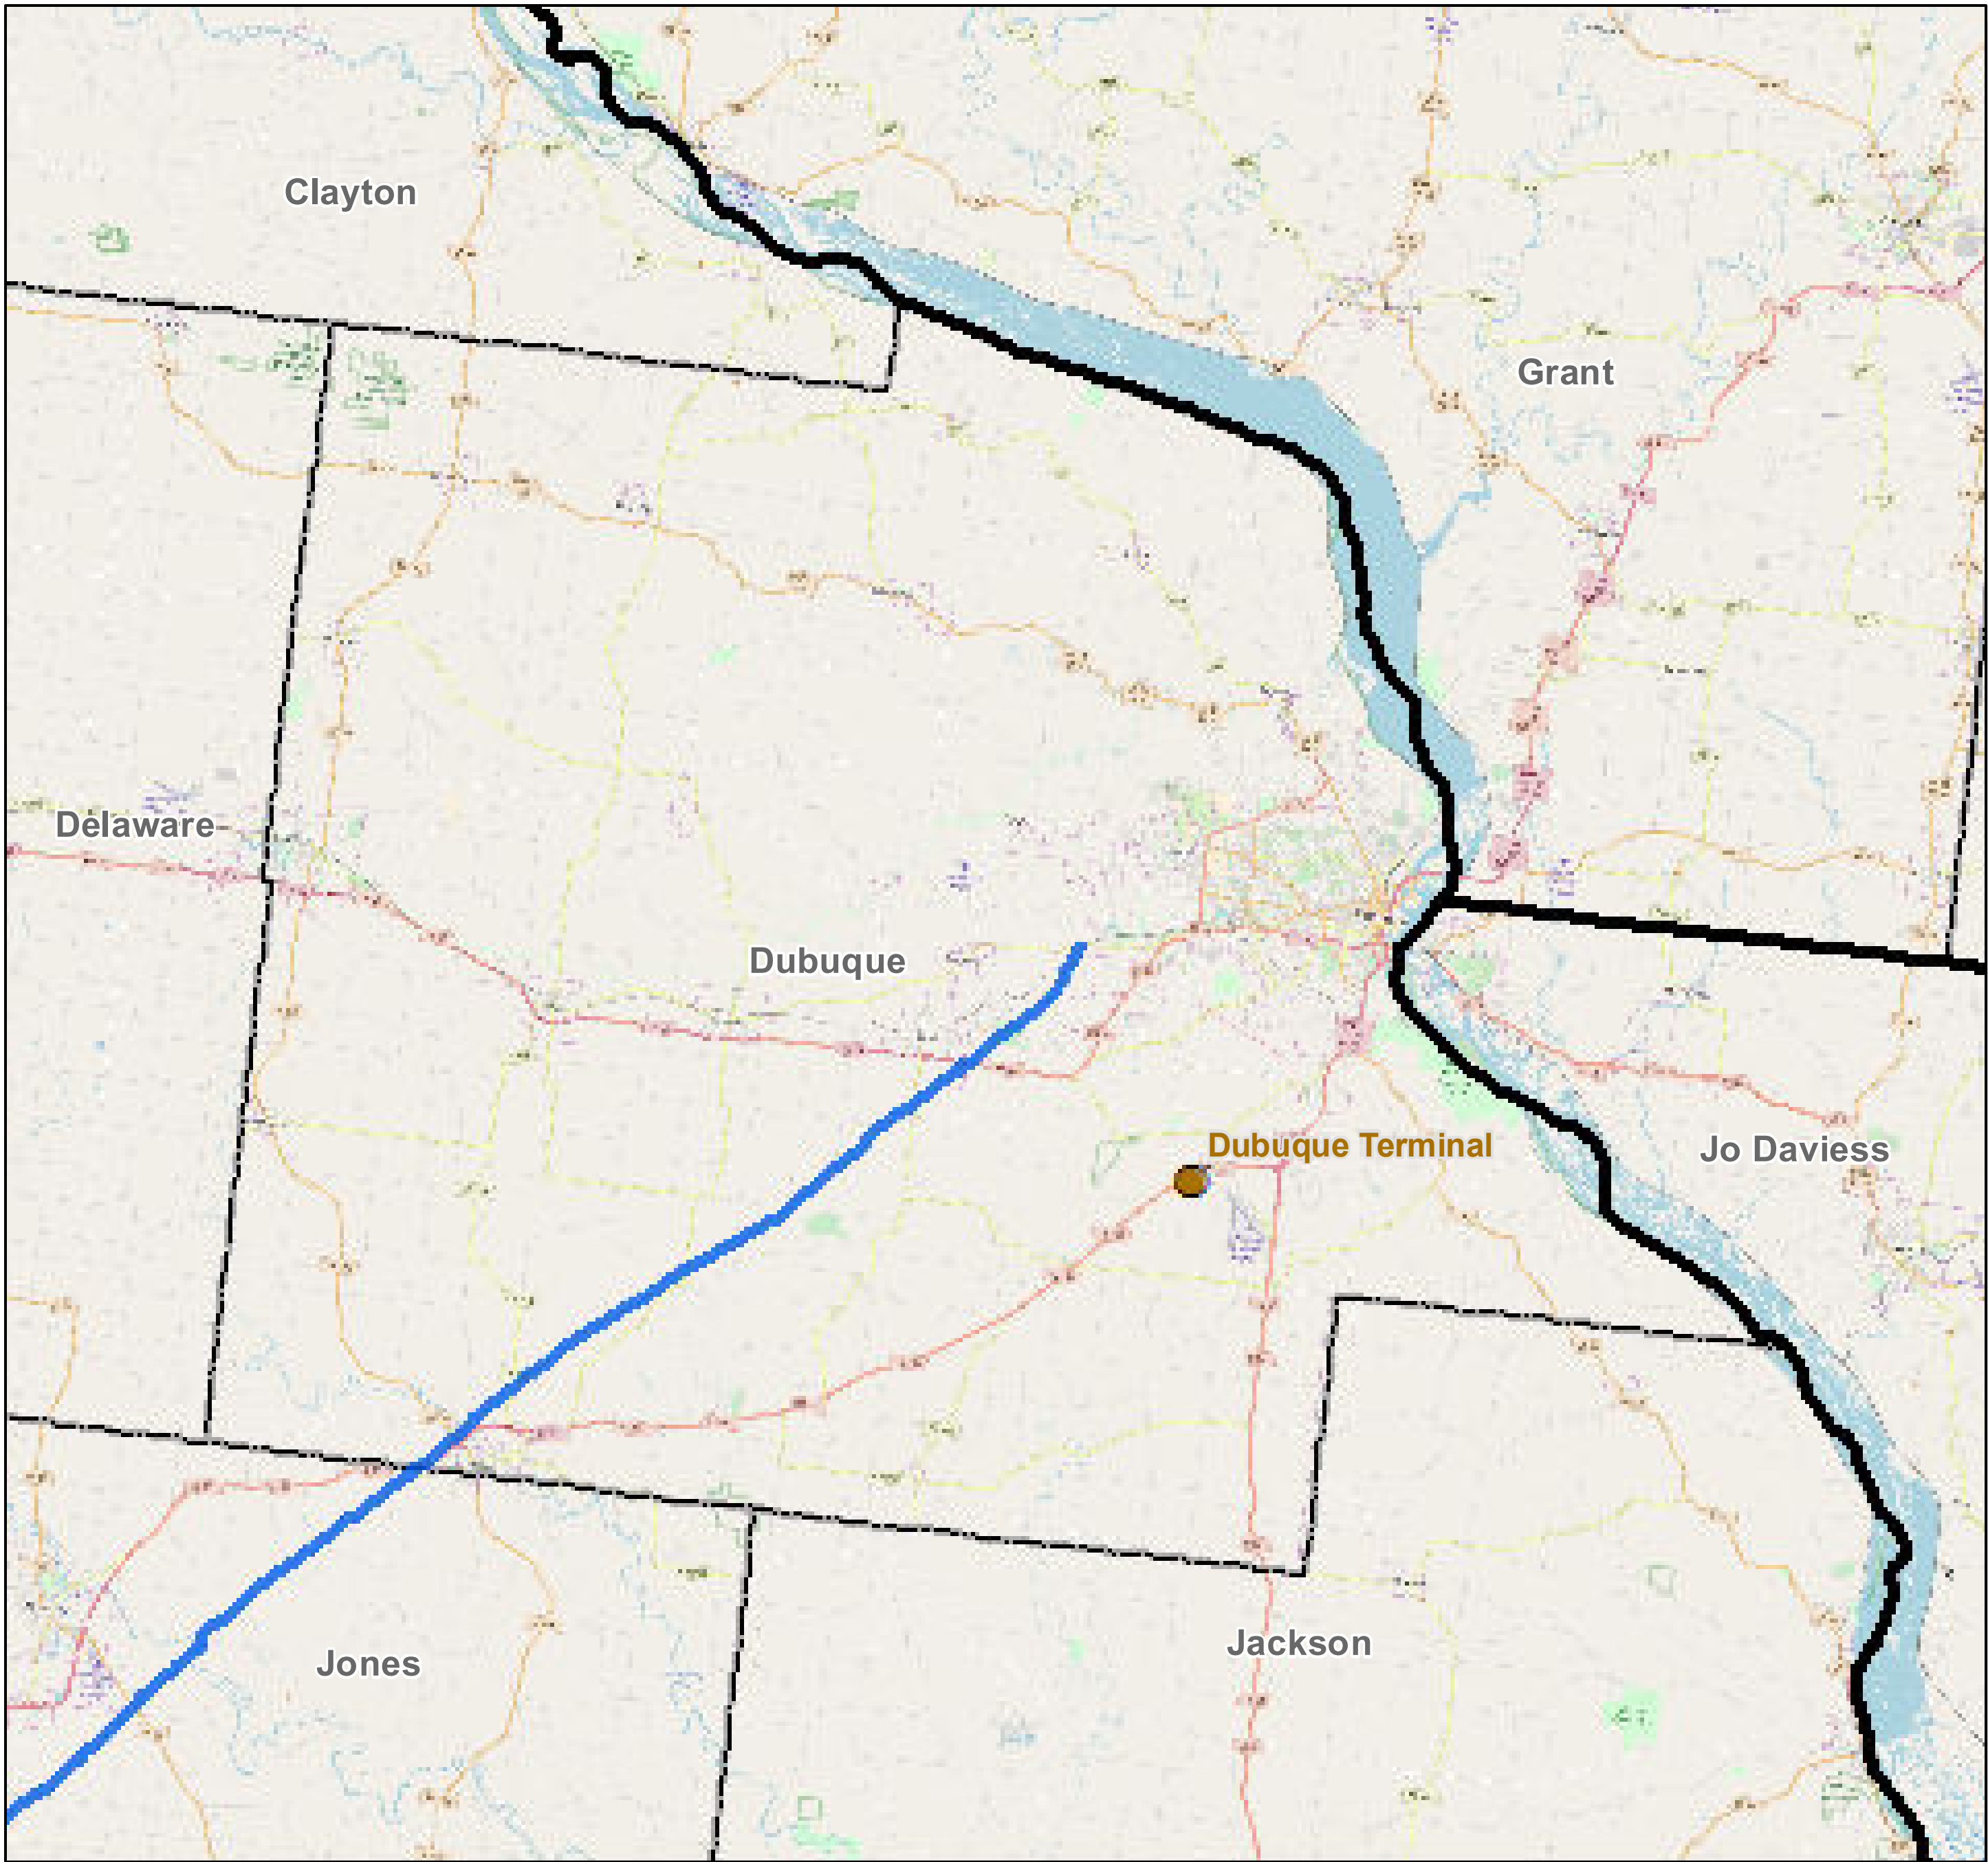

# County: Dubuque, Iowa

**BUCKEYE PARTNERS, L.P.**

For more detailed pipeline information see the NPMS public viewer at: [www.npms.phmsa.dot.gov](http://www.npms.phmsa.dot.gov)

1 in = 2.86 miles

### Legend

-  Buckeye Pipelines (1)
-  Buckeye Facilities (1)
-  State Boundaries
-  County Boundaries

This map is not intended to be used to physically locate Buckeye's facilities. Facilities and other features are not to scale. Before conducting any excavation activities, you must first call your state One Call System to have all underground facilities physically located.