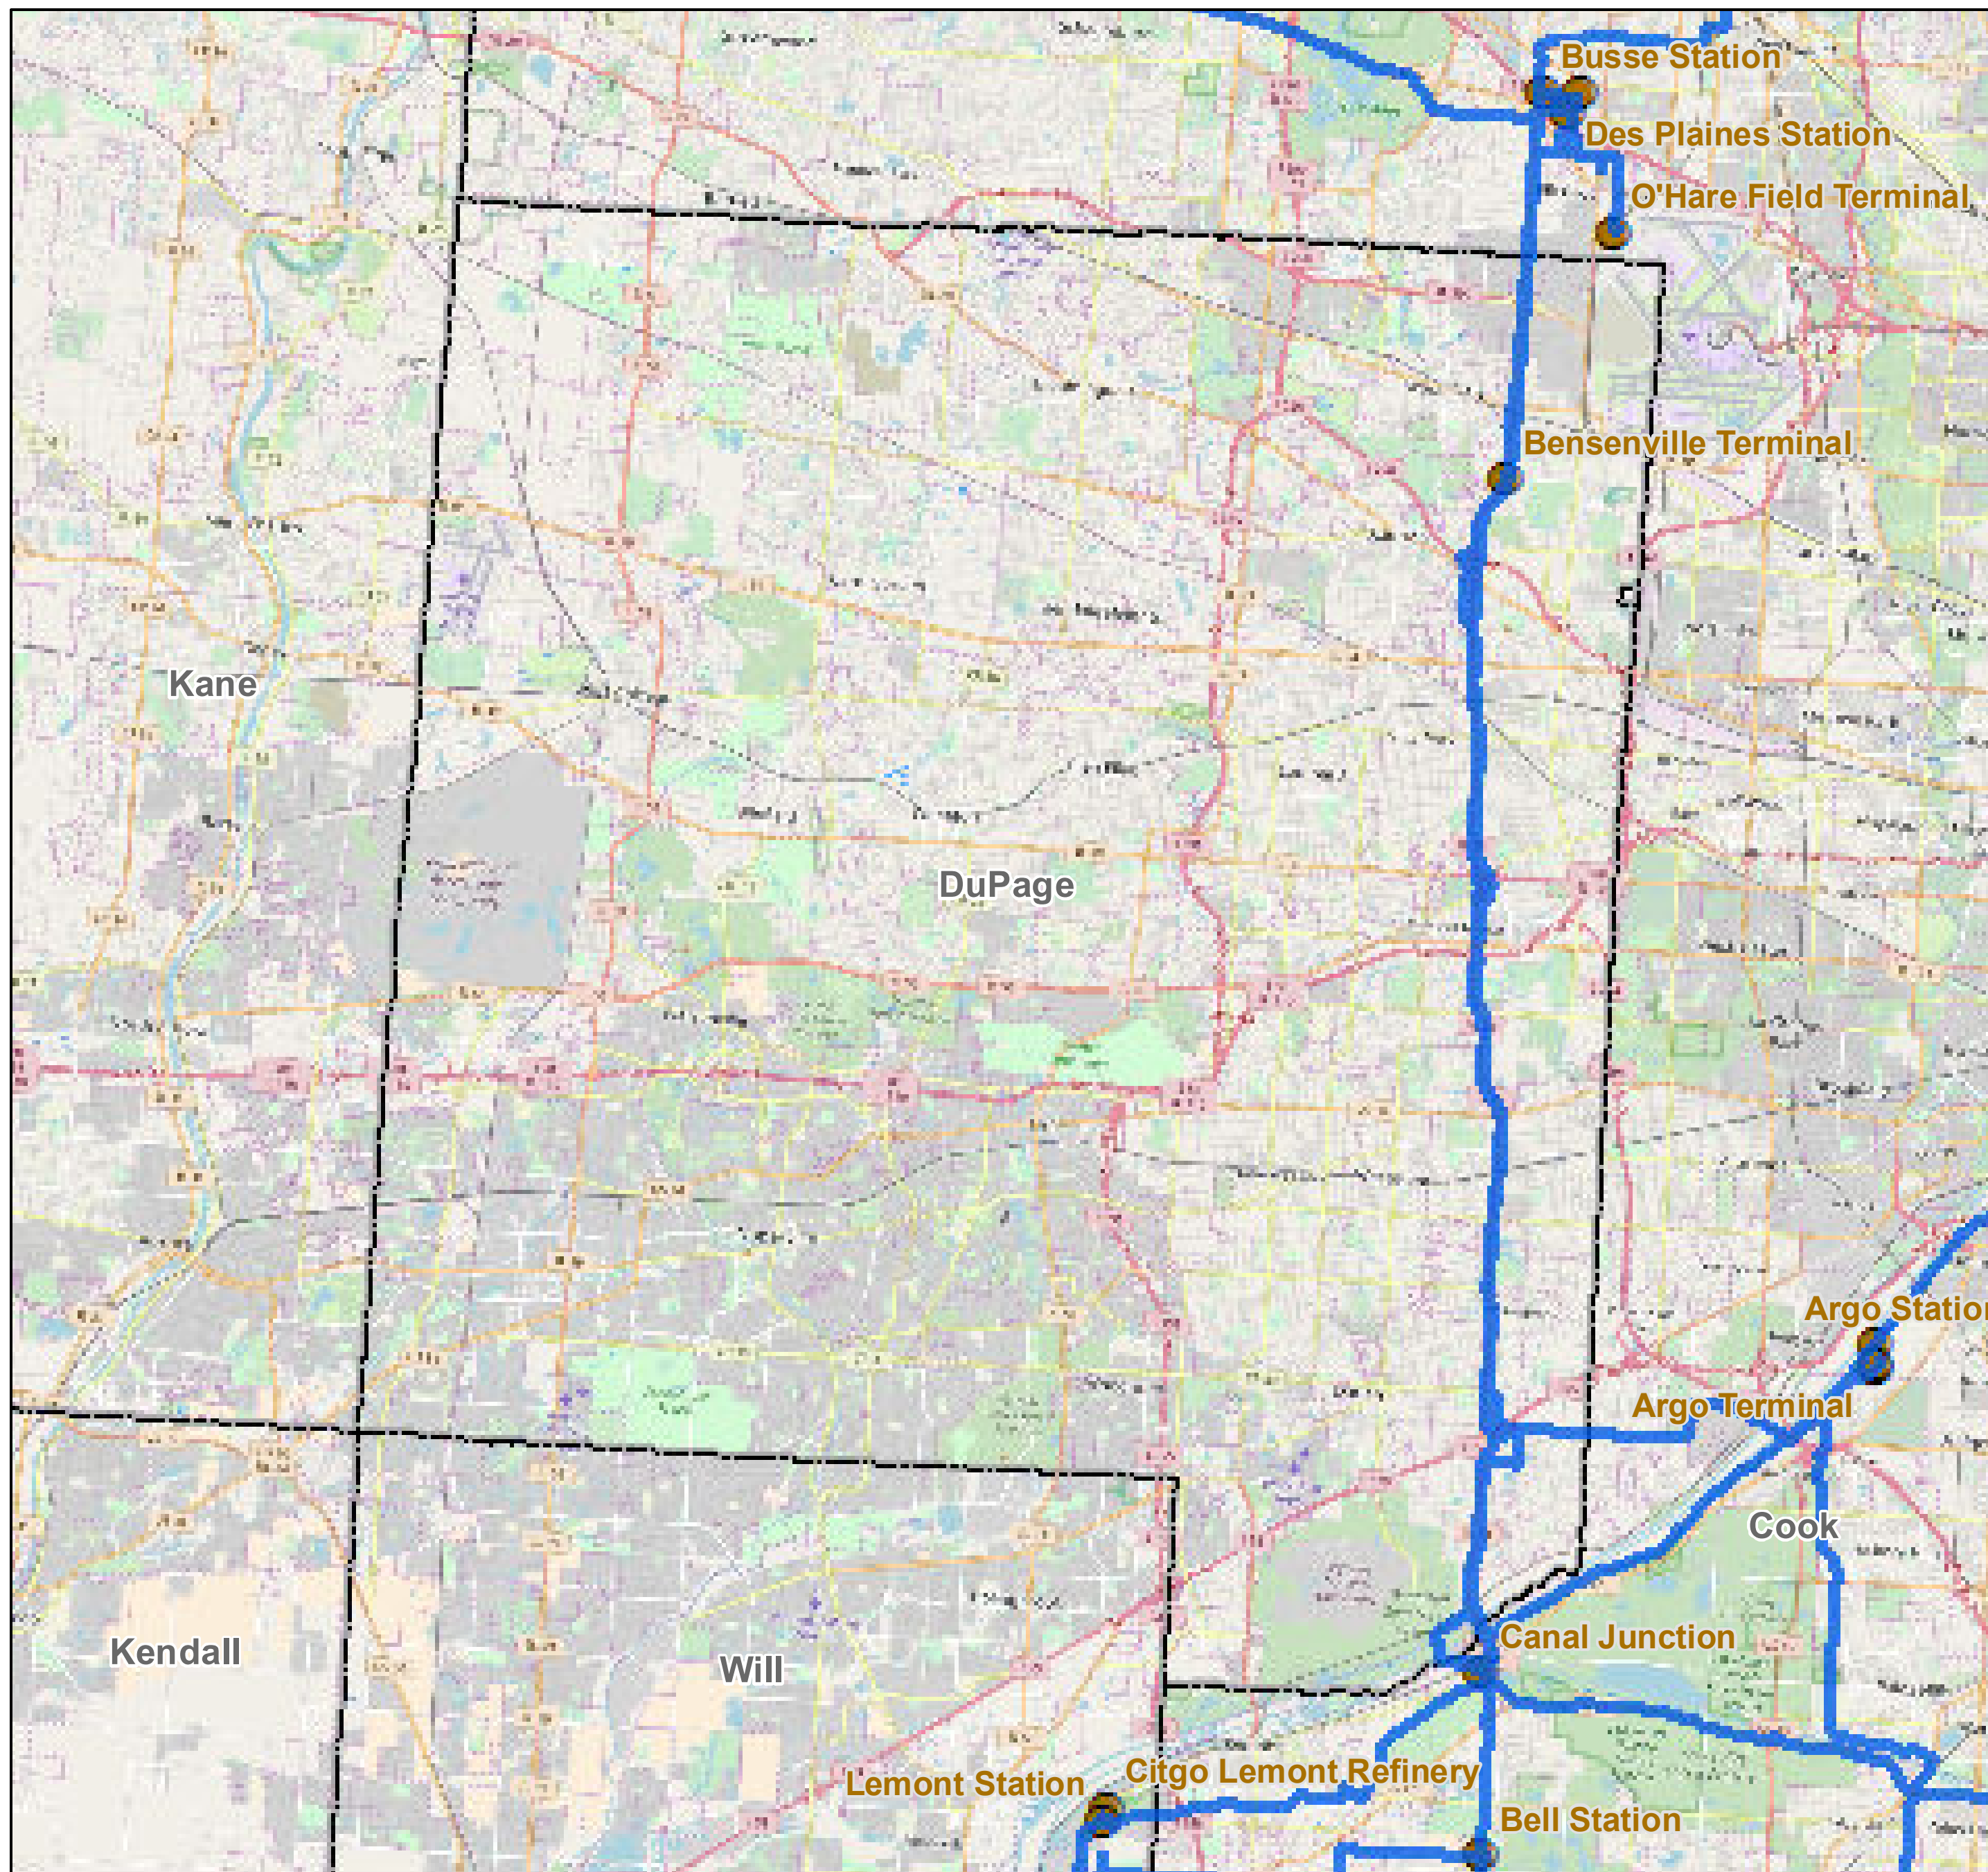

# County: DuPage, Illinois

**BUCKEYE PARTNERS, L.P.**

For more detailed pipeline information see the NPMS public viewer at: [www.npms.phmsa.dot.gov](http://www.npms.phmsa.dot.gov)

1 in = 1.95 miles

## Legend

- Buckeye Pipelines (7)
- Buckeye Facilities (1)
- State Boundaries
- County Boundaries

This map is not intended to be used to physically locate Buckeye's facilities. Facilities and other features are not to scale. Before conducting any excavation activities, you must first call your state One Call System to have all underground facilities physically located.