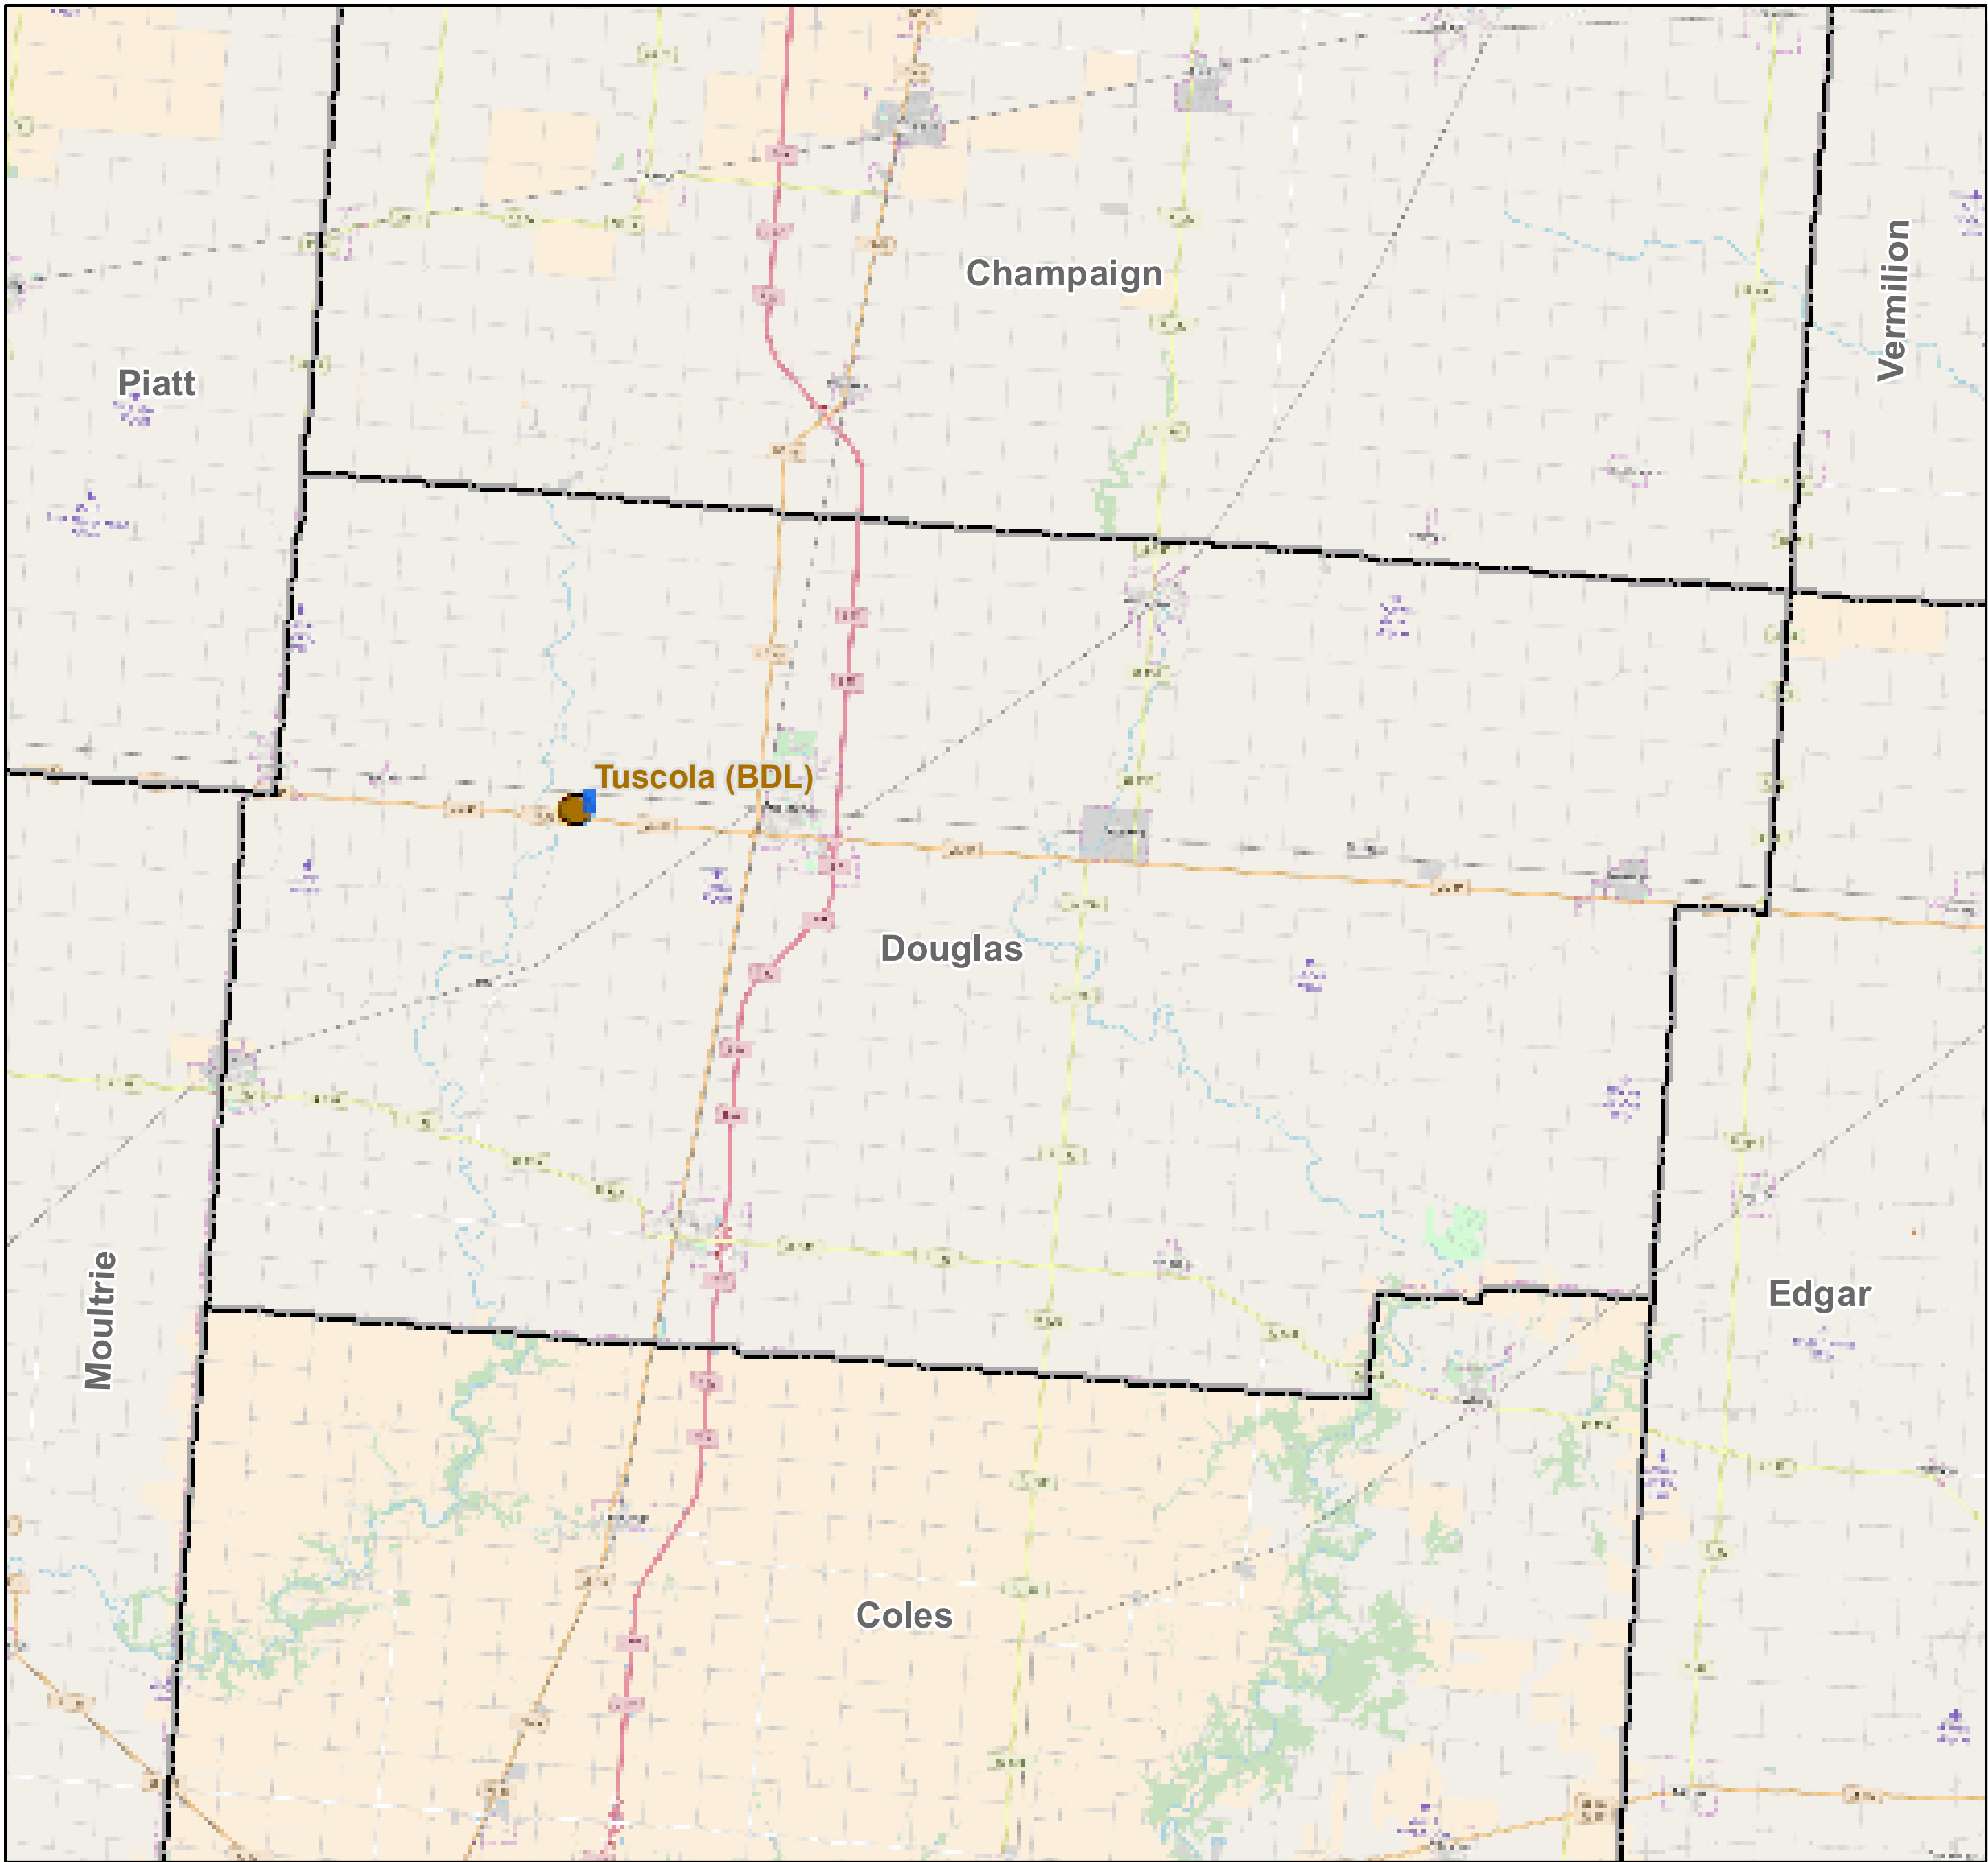

# County: Douglas, Illinois

**BUCKEYE PARTNERS, L.P.**

For more detailed pipeline information see the NPMS public viewer at: [www.npms.phmsa.dot.gov](http://www.npms.phmsa.dot.gov)

1 in = 2.48 miles

### Legend

- Buckeye Pipelines (1)
- Buckeye Facilities (1)
- State Boundaries
- County Boundaries

This map is not intended to be used to physically locate Buckeye's facilities. Facilities and other features are not to scale. Before conducting any excavation activities, you must first call your state One Call System to have all underground facilities physically located.