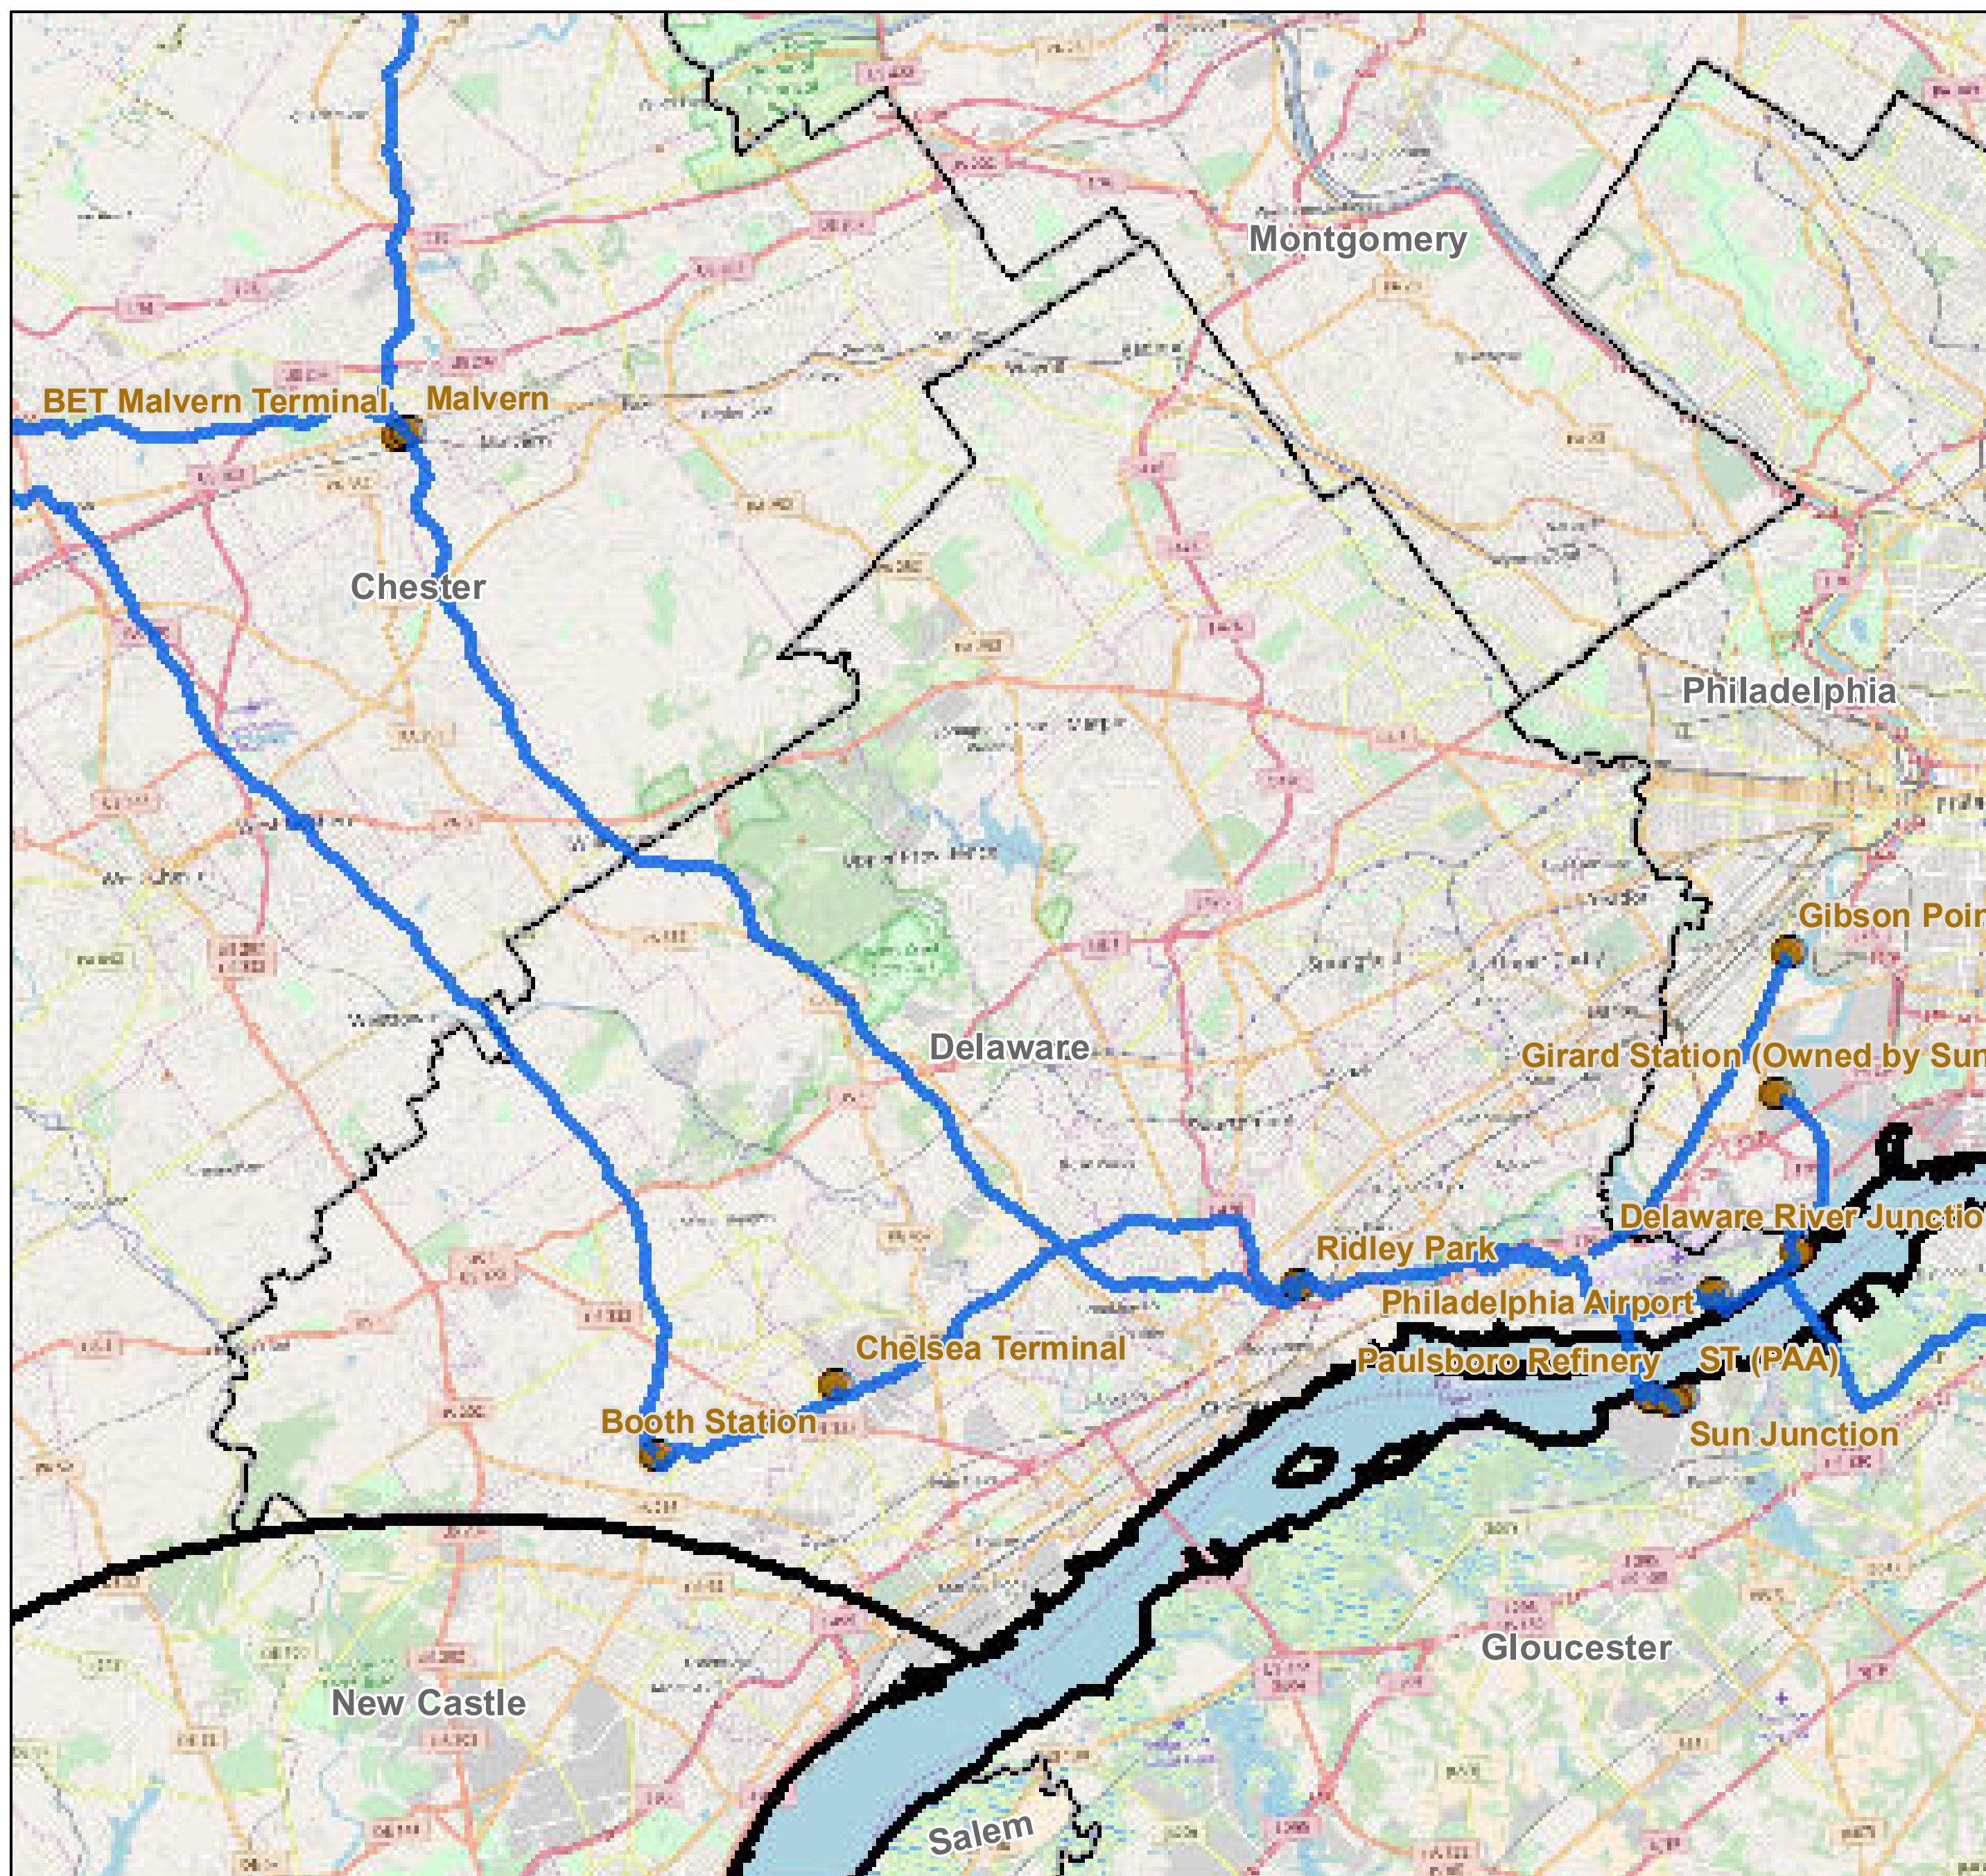

# County: Delaware, Pennsylvania

**BUCKEYE PARTNERS, L.P.**

For more detailed pipeline information see the NPMS public viewer at: [www.npms.phmsa.dot.gov](http://www.npms.phmsa.dot.gov)

1 in = 1.70 miles

## Legend

-  Buckeye Pipelines (12)
-  Buckeye Facilities (5)
-  State Boundaries
-  County Boundaries

This map is not intended to be used to physically locate Buckeye's facilities. Facilities and other features are not to scale. Before conducting any excavation activities, you must first call your state One Call System to have all underground facilities physically located.