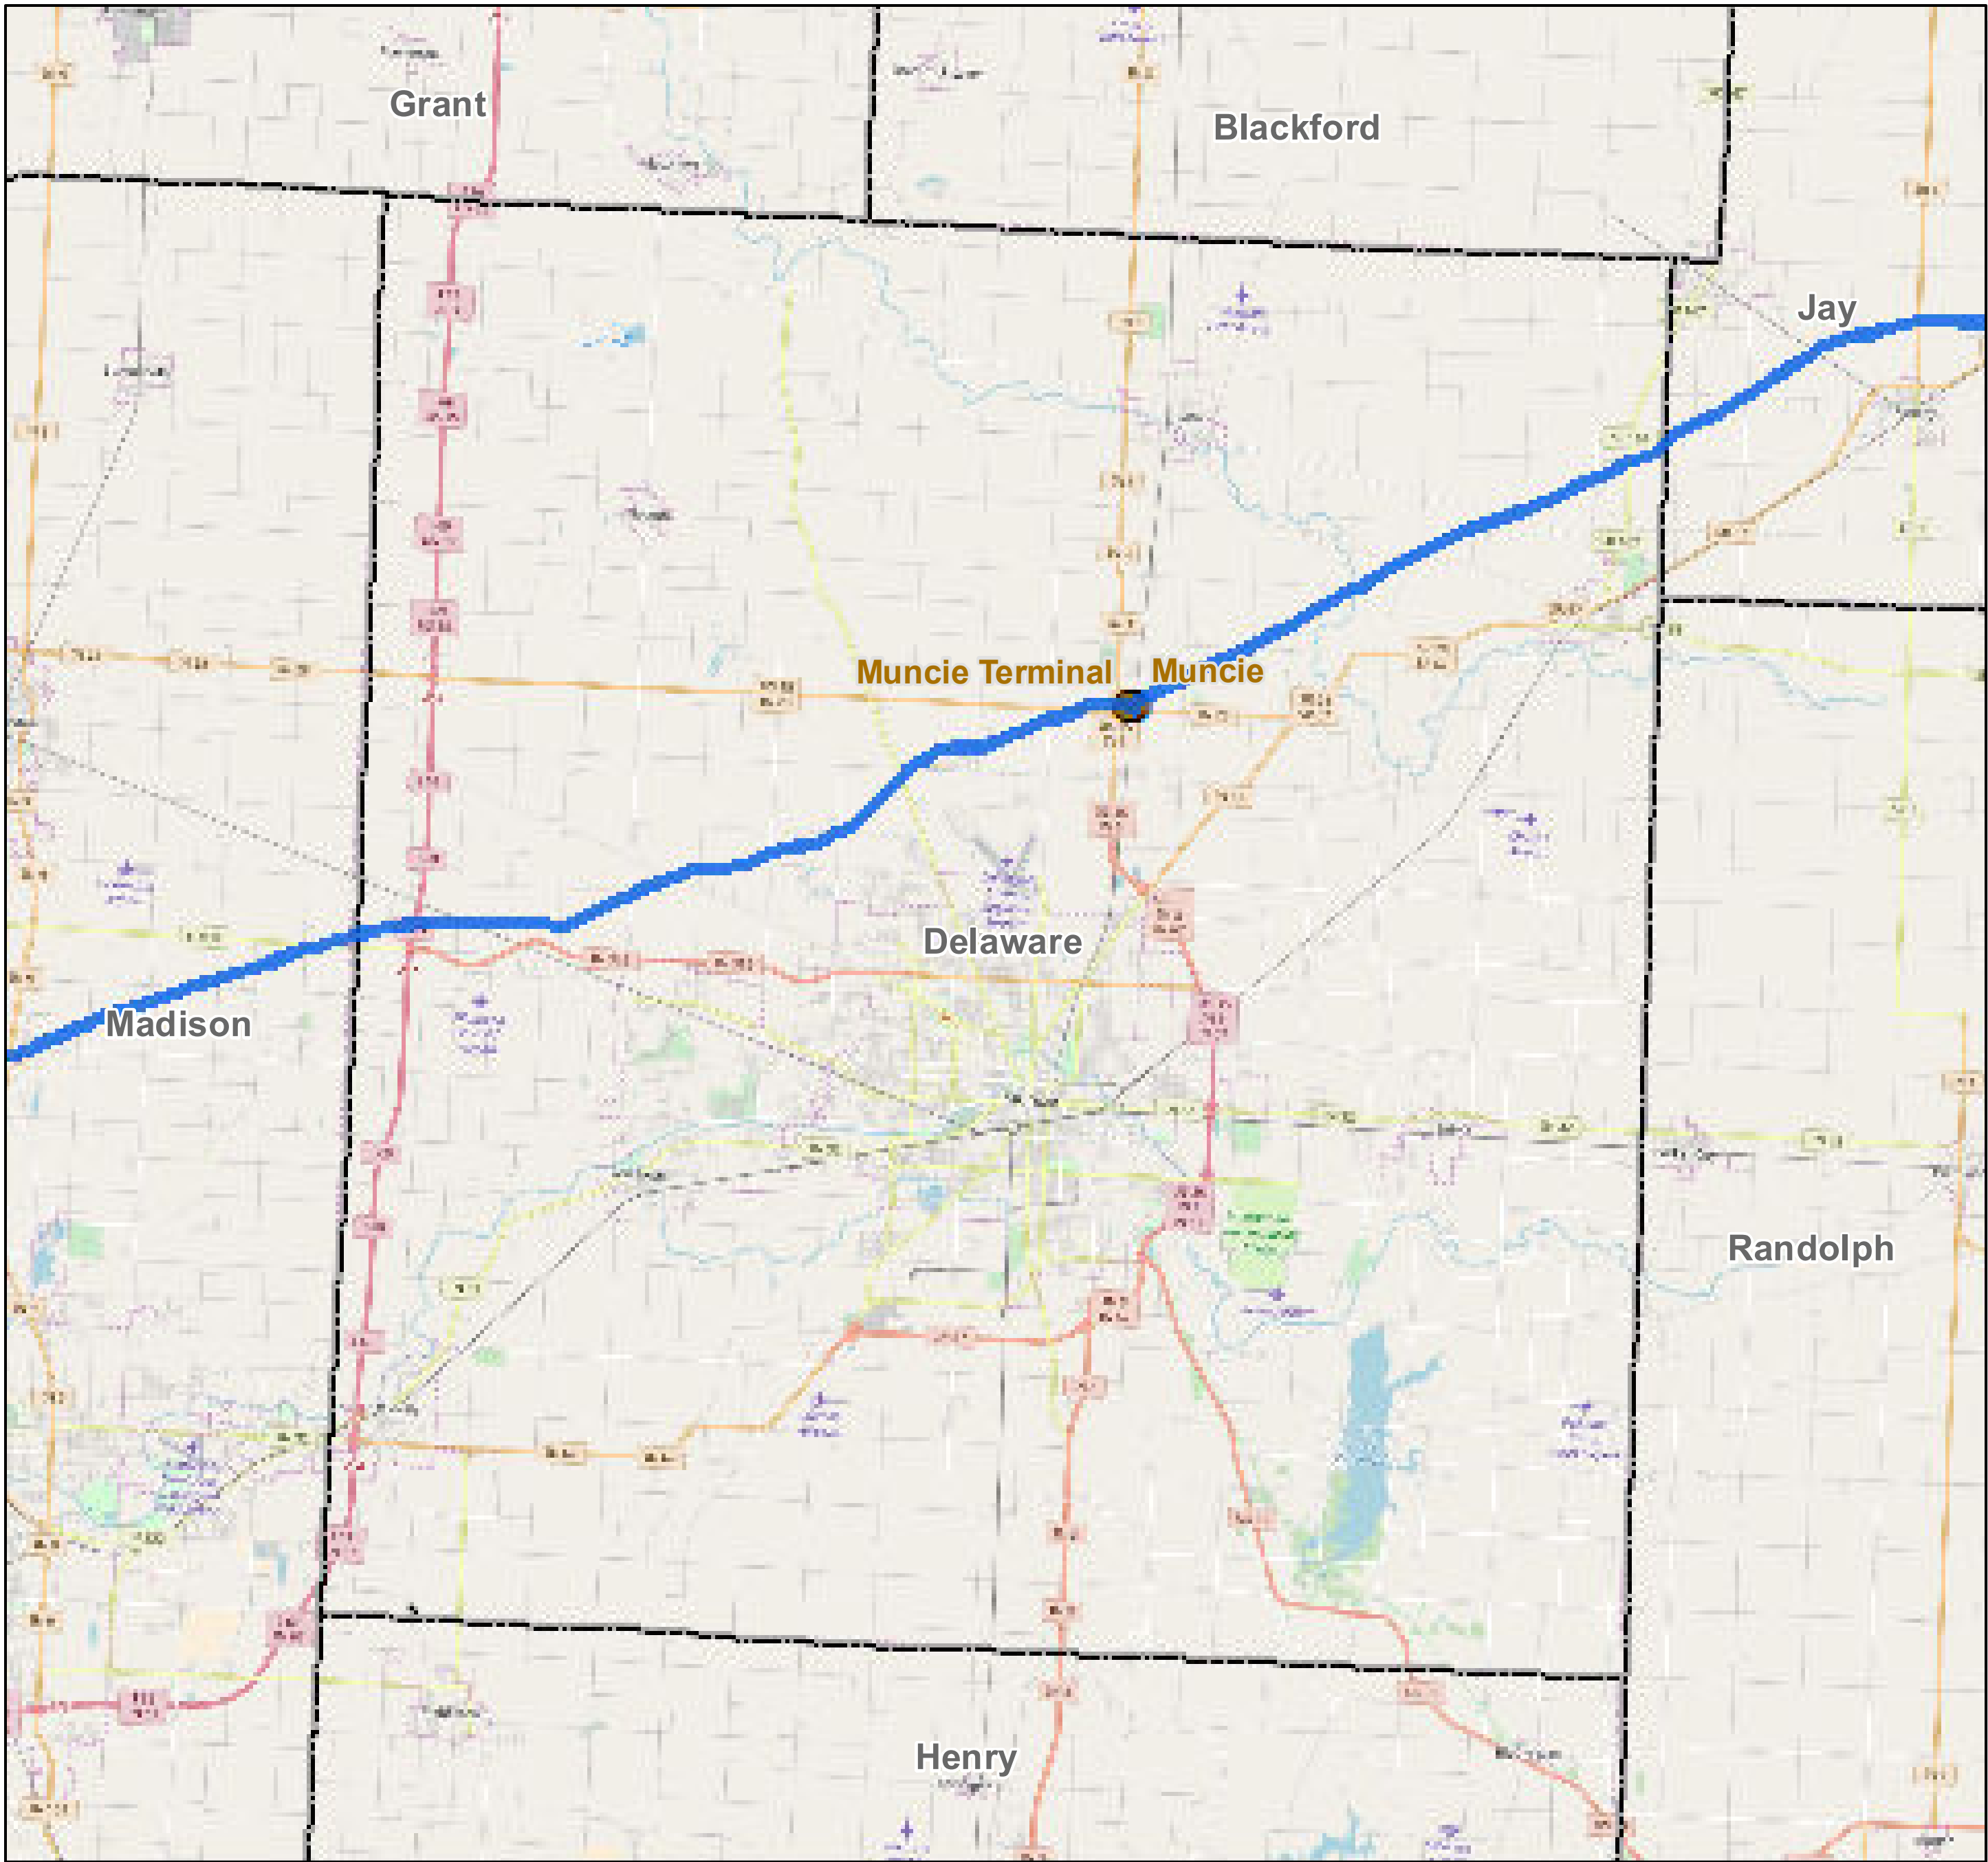

County: Delaware, Indiana

BUCKEYE PARTNERS, L.P.

For more detailed pipeline information see the NPMS public viewer at: www.npms.phmsa.dot.gov

1 in = 1.94 miles

Legend

- Buckeye Pipelines (3)
- Buckeye Facilities (2)
- State Boundaries
- County Boundaries

This map is not intended to be used to physically locate Buckeye's facilities. Facilities and other features are not to scale. Before conducting any excavation activities, you must first call your state One Call System to have all underground facilities physically located.