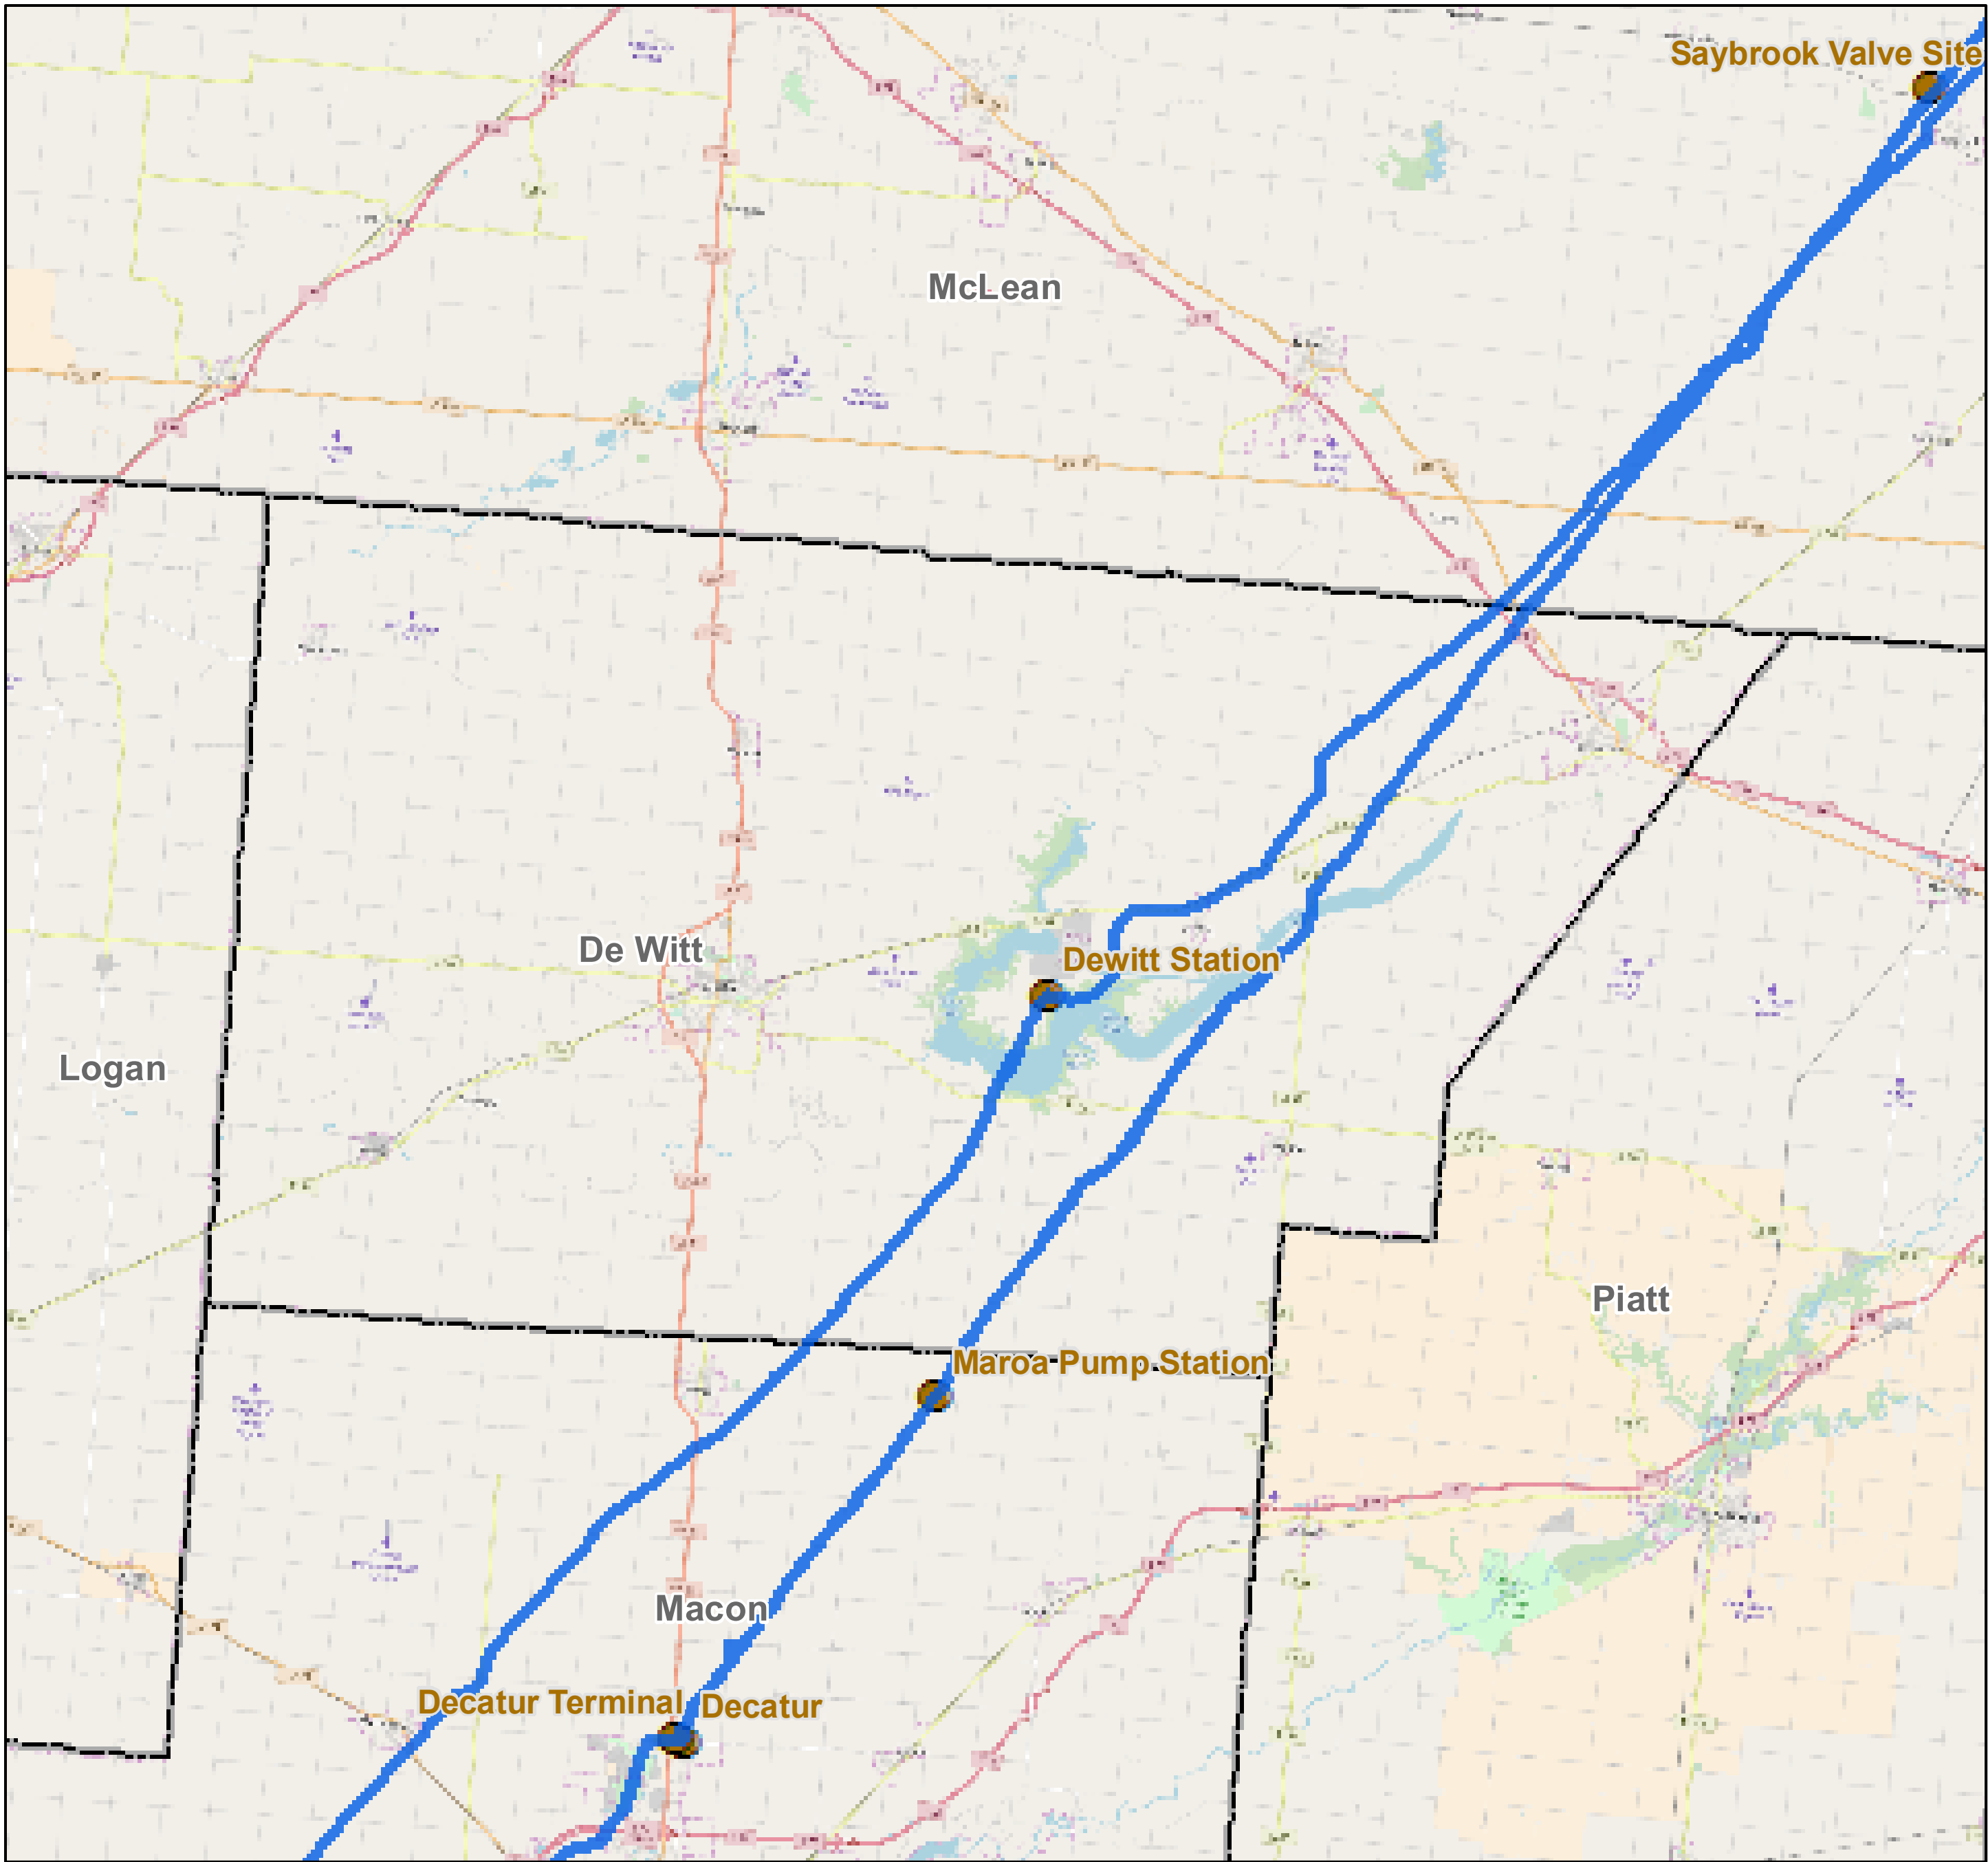

County: De Witt, Illinois

BUCKEYE PARTNERS, L.P.

For more detailed pipeline information see the NPMS public viewer at: www.npms.phmsa.dot.gov

1 in = 2.64 miles

Legend

- Buckeye Pipelines (5)
- Buckeye Facilities (1)
- State Boundaries
- County Boundaries

This map is not intended to be used to physically locate Buckeye's facilities. Facilities and other features are not to scale. Before conducting any excavation activities, you must first call your state One Call System to have all underground facilities physically located.