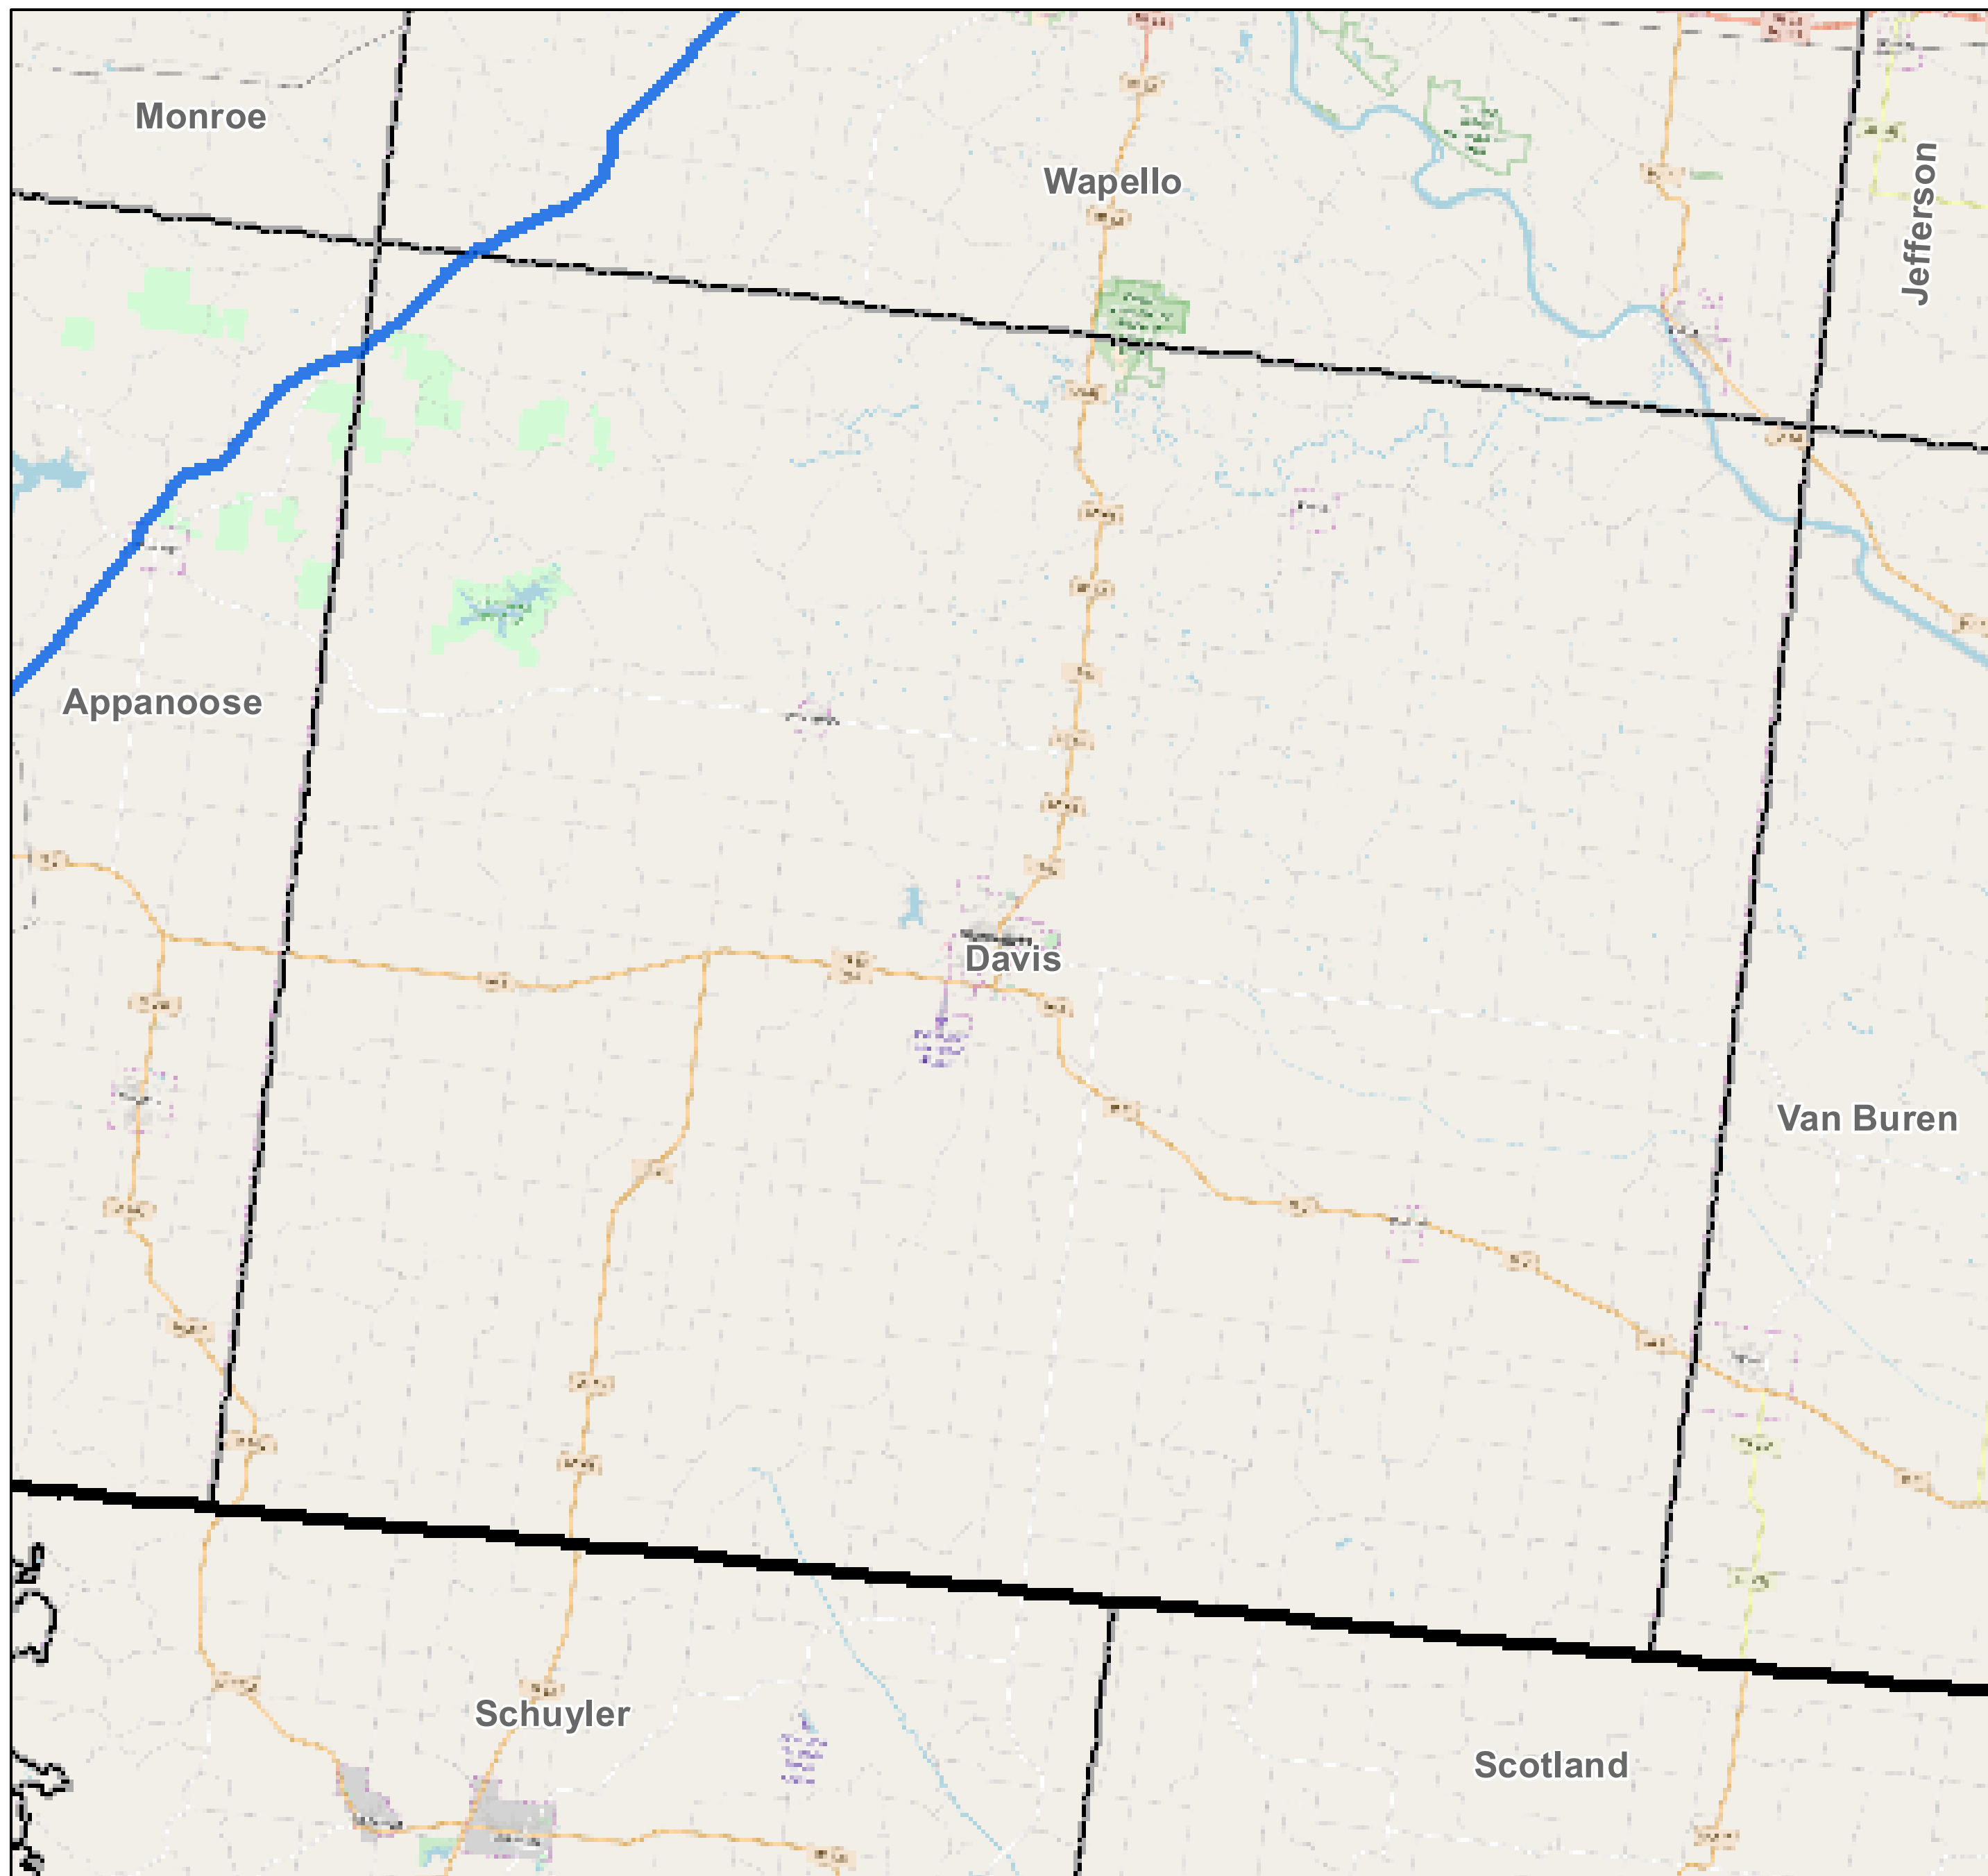

# County: Davis, Iowa

**BUCKEYE PARTNERS, L.P.**

For more detailed pipeline information see the NPMS public viewer at: [www.npms.phmsa.dot.gov](http://www.npms.phmsa.dot.gov)

1 in = 2.25 miles

## Legend

- Buckeye Pipelines (1)
- Buckeye Facilities (0)
- State Boundaries
- County Boundaries

This map is not intended to be used to physically locate Buckeye's facilities. Facilities and other features are not to scale. Before conducting any excavation activities, you must first call your state One Call System to have all underground facilities physically located.