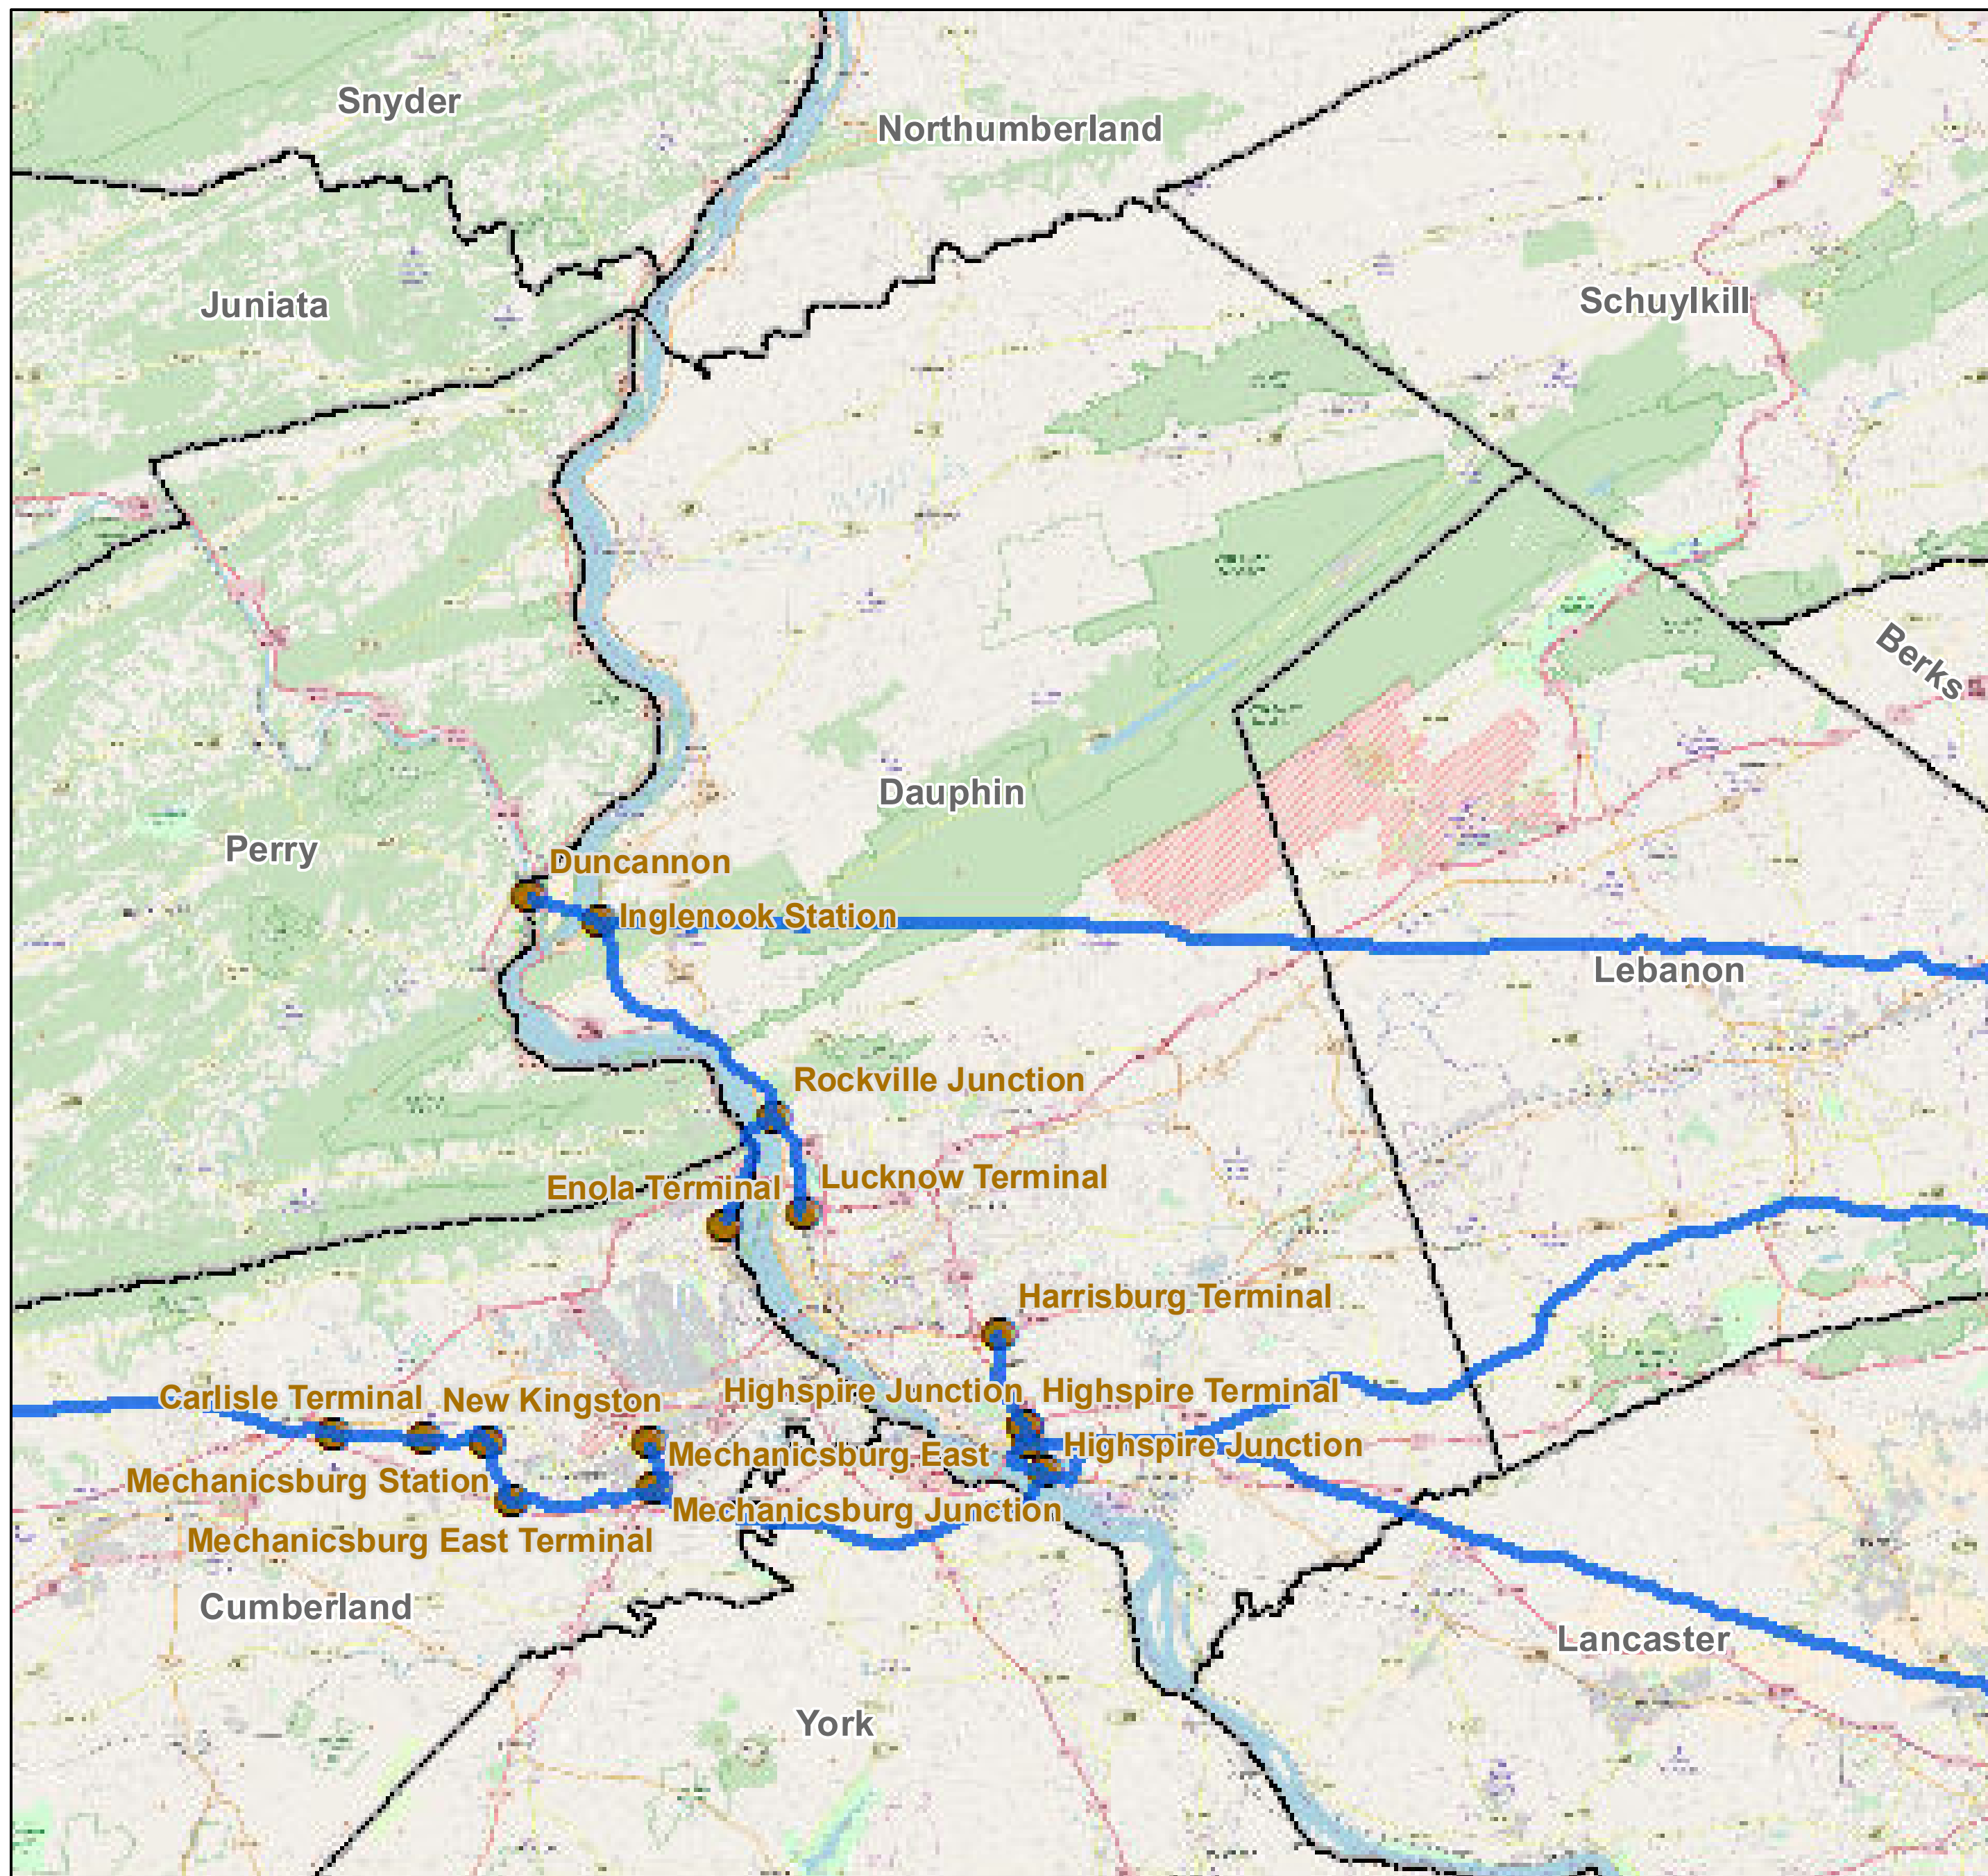

# County: Dauphin, Pennsylvania

**BUCKEYE PARTNERS, L.P.**

For more detailed pipeline information see the NPMS public viewer at: [www.npms.phmsa.dot.gov](http://www.npms.phmsa.dot.gov)

1 in = 3.31 miles

## Legend

-  Buckeye Pipelines (11)
-  Buckeye Facilities (10)
-  State Boundaries
-  County Boundaries

This map is not intended to be used to physically locate Buckeye's facilities. Facilities and other features are not to scale. Before conducting any excavation activities, you must first call your state One Call System to have all underground facilities physically located.