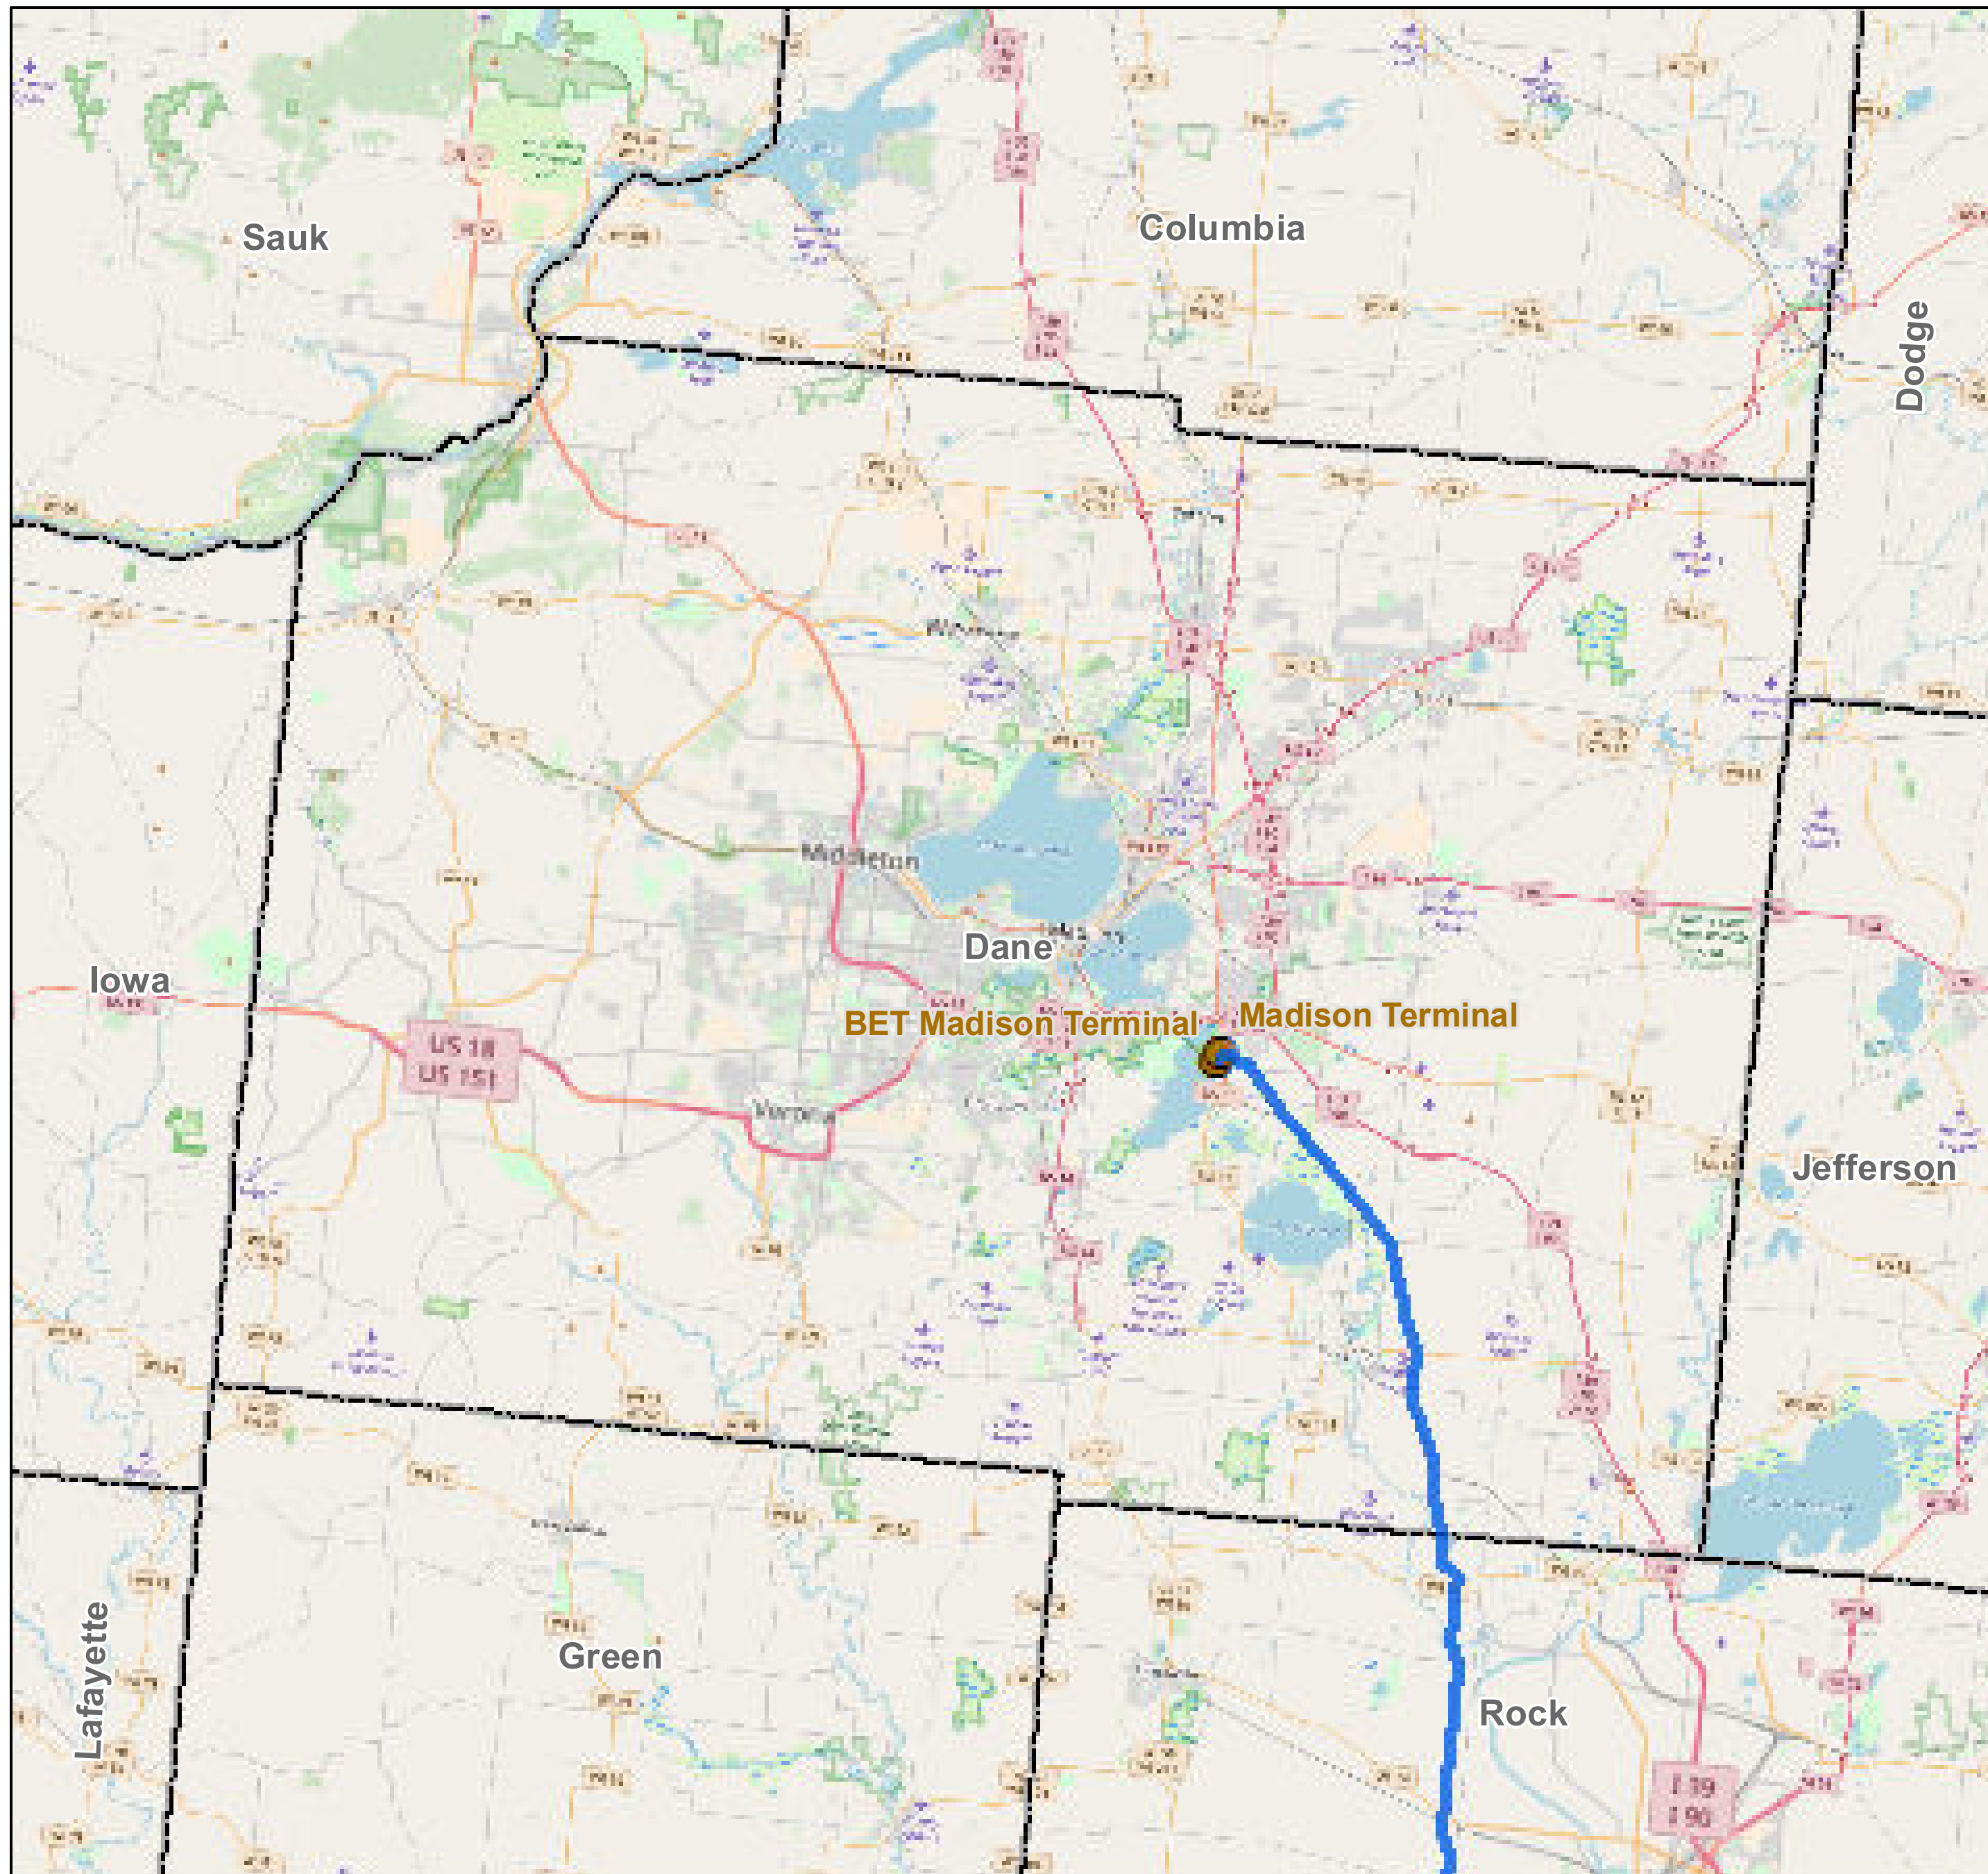

County: Dane, Wisconsin

BUCKEYE PARTNERS, L.P.

For more detailed pipeline information see the NPMS public viewer at: www.npms.phmsa.dot.gov

1 in = 3.75 miles

Legend

-  Buckeye Pipelines (3)
-  Buckeye Facilities (2)
-  State Boundaries
-  County Boundaries

This map is not intended to be used to physically locate Buckeye's facilities. Facilities and other features are not to scale. Before conducting any excavation activities, you must first call your state One Call System to have all underground facilities physically located.