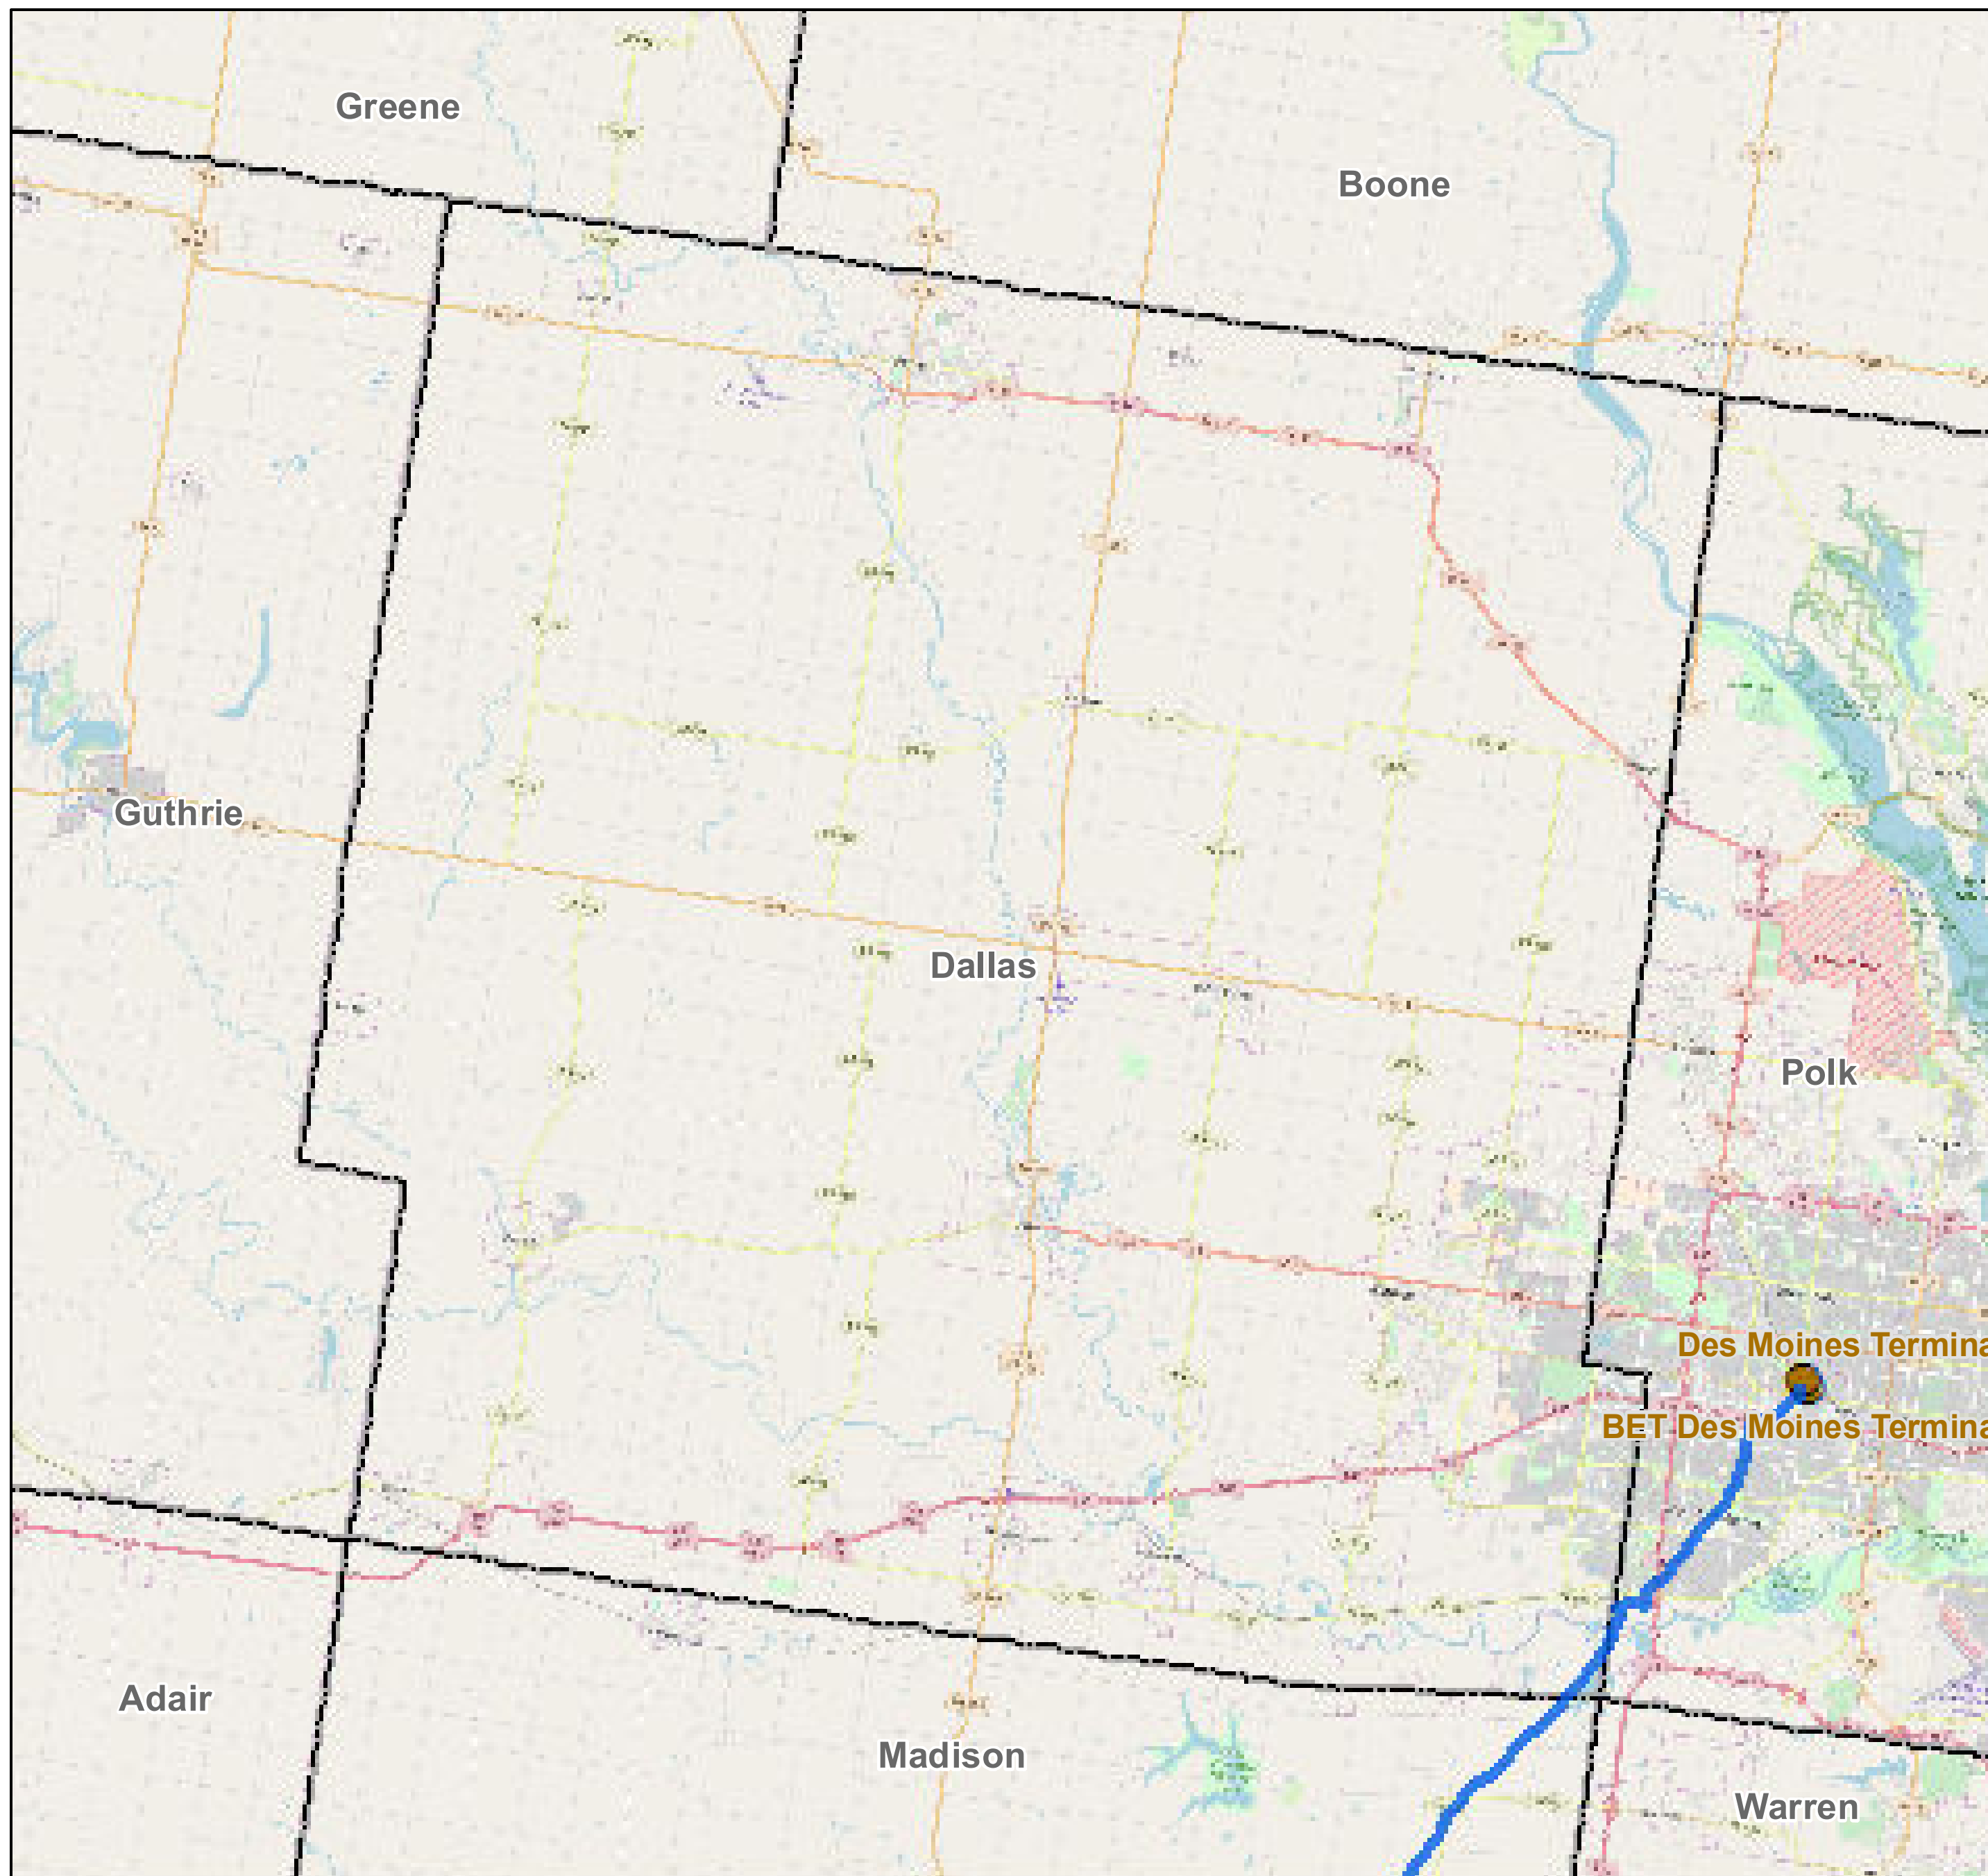

County: Dallas, Iowa

BUCKEYE PARTNERS, L.P.

For more detailed pipeline information see the NPMS public viewer at: www.npms.phmsa.dot.gov

1 in = 2.51 miles

Legend

-  Buckeye Pipelines (1)
-  Buckeye Facilities (0)
-  State Boundaries
-  County Boundaries

This map is not intended to be used to physically locate Buckeye's facilities. Facilities and other features are not to scale. Before conducting any excavation activities, you must first call your state One Call System to have all underground facilities physically located.