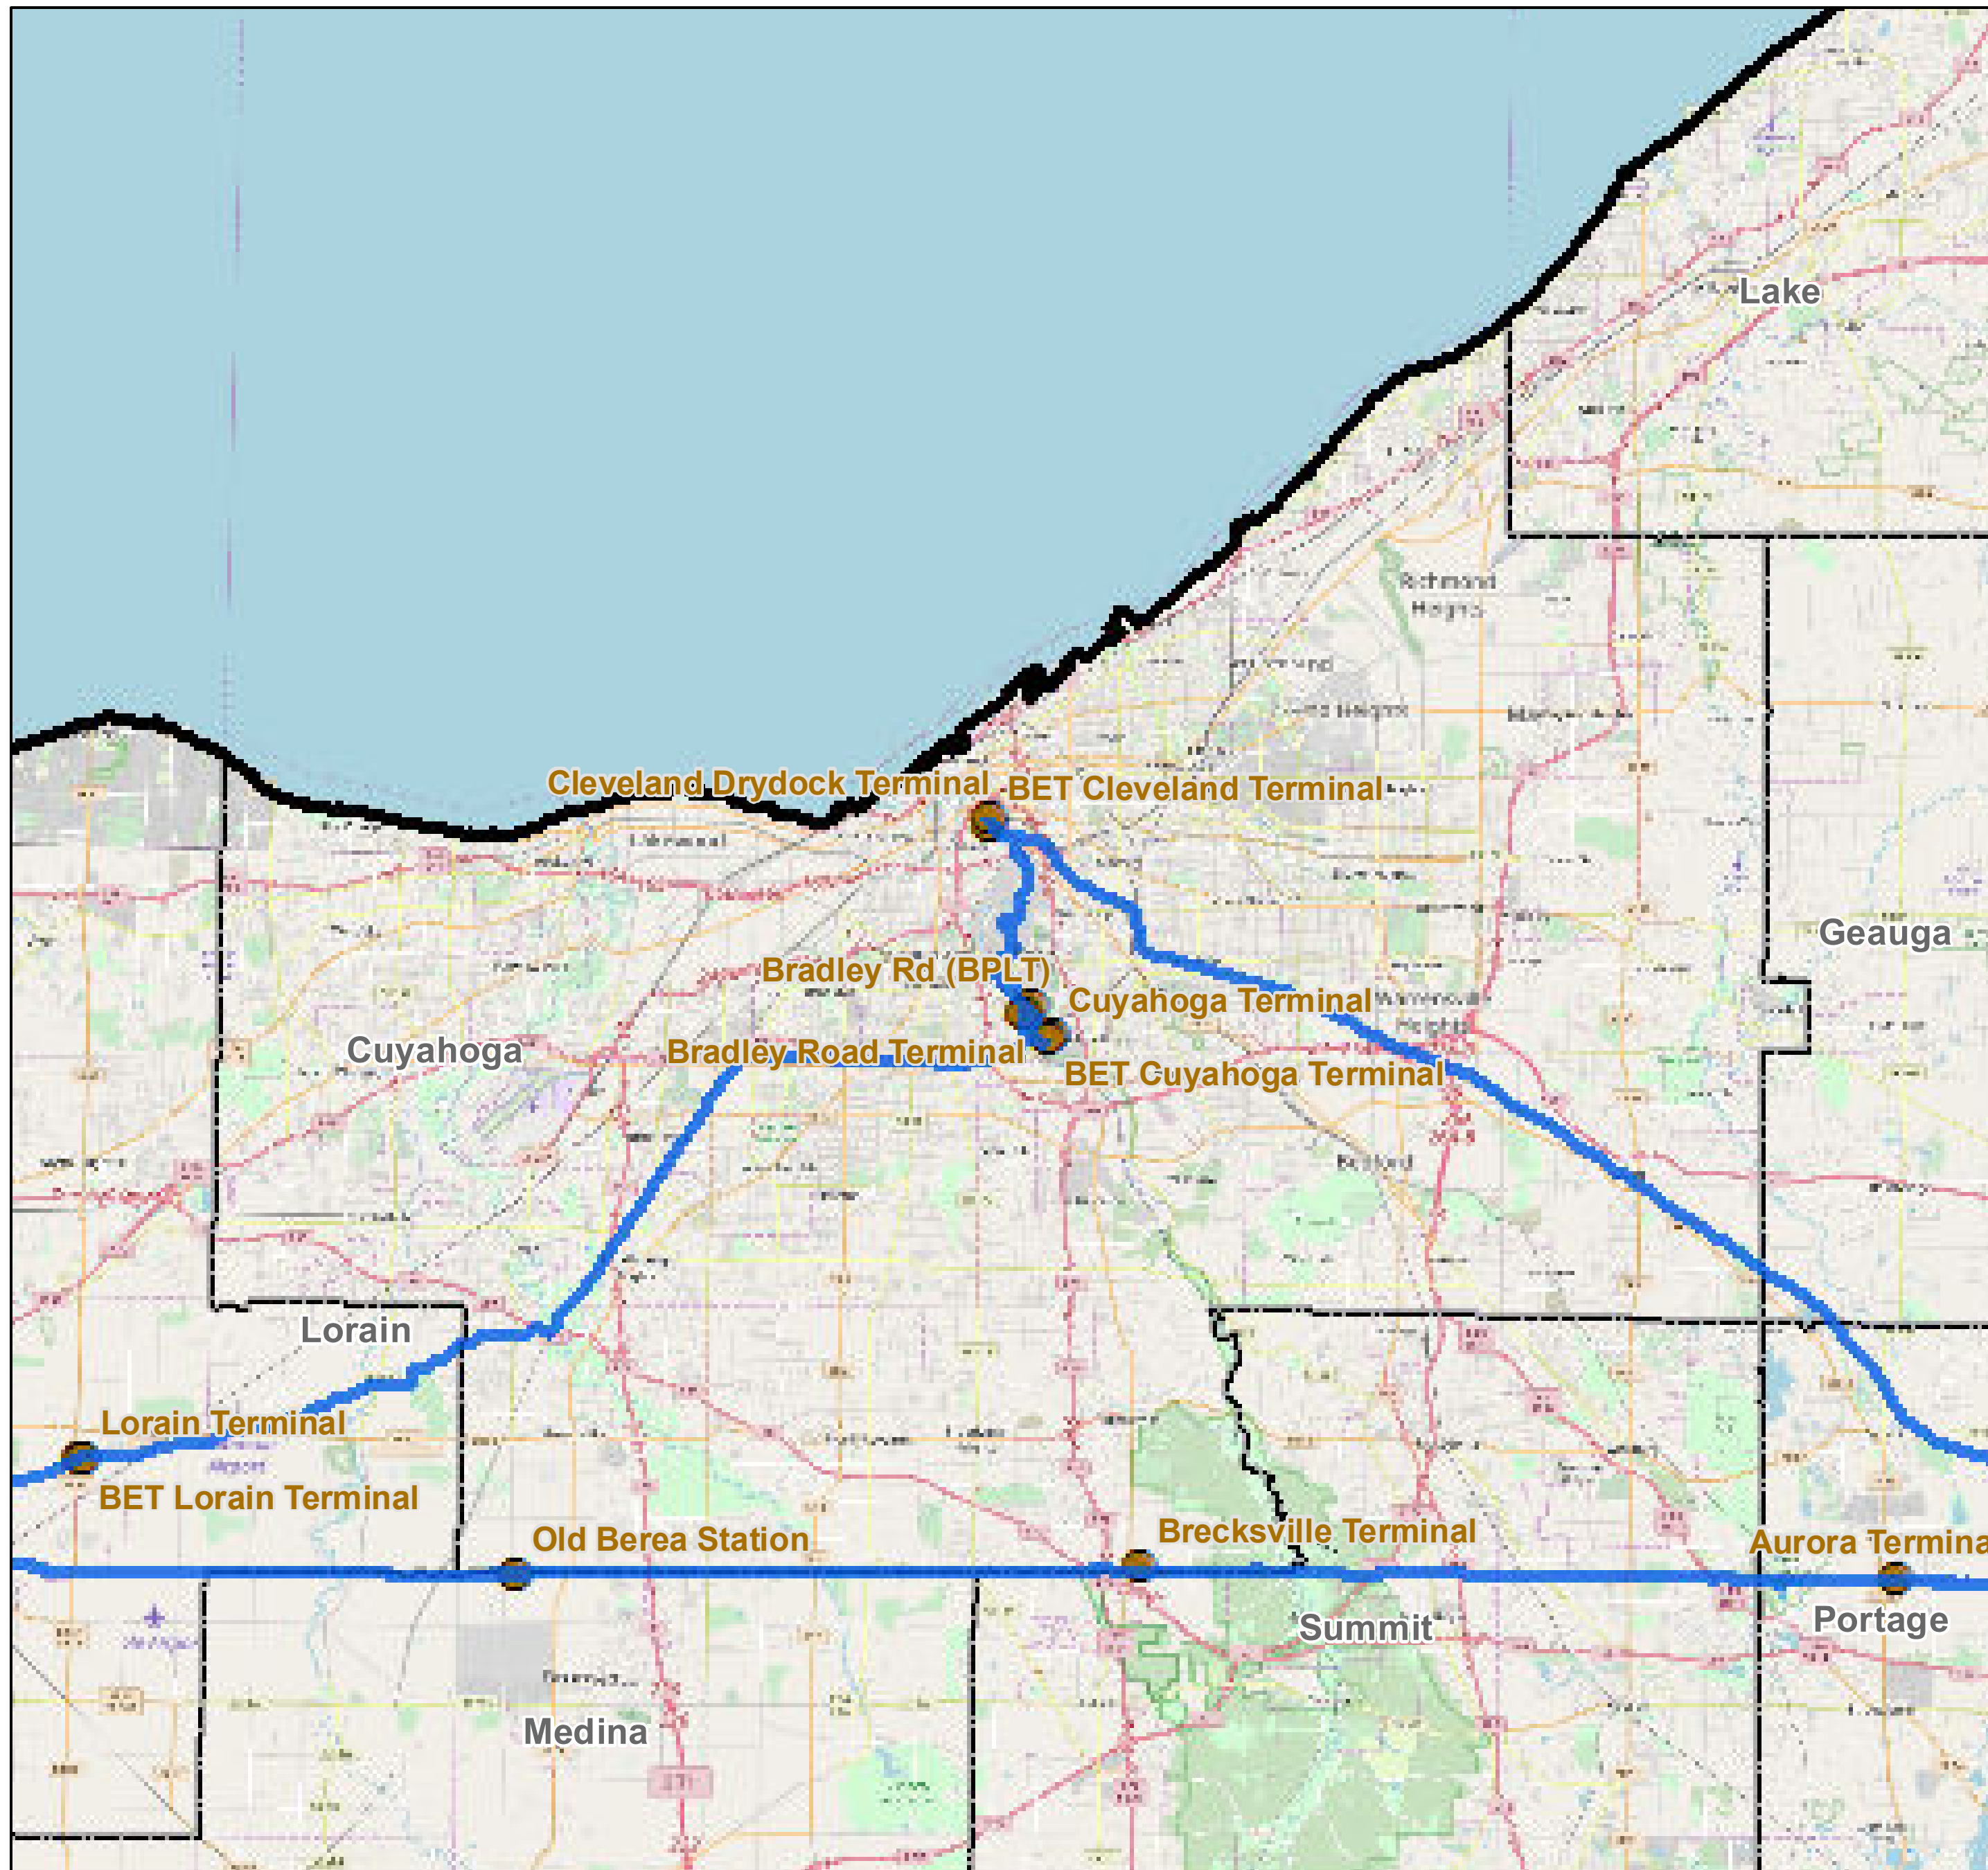

# County: Cuyahoga, Ohio

**BUCKEYE PARTNERS, L.P.**

For more detailed pipeline information see the NPMS public viewer at: [www.npms.phmsa.dot.gov](http://www.npms.phmsa.dot.gov)

1 in = 2.59 miles

## Legend

-  Buckeye Pipelines (12)
-  Buckeye Facilities (8)
-  State Boundaries
-  County Boundaries

This map is not intended to be used to physically locate Buckeye's facilities. Facilities and other features are not to scale. Before conducting any excavation activities, you must first call your state One Call System to have all underground facilities physically located.