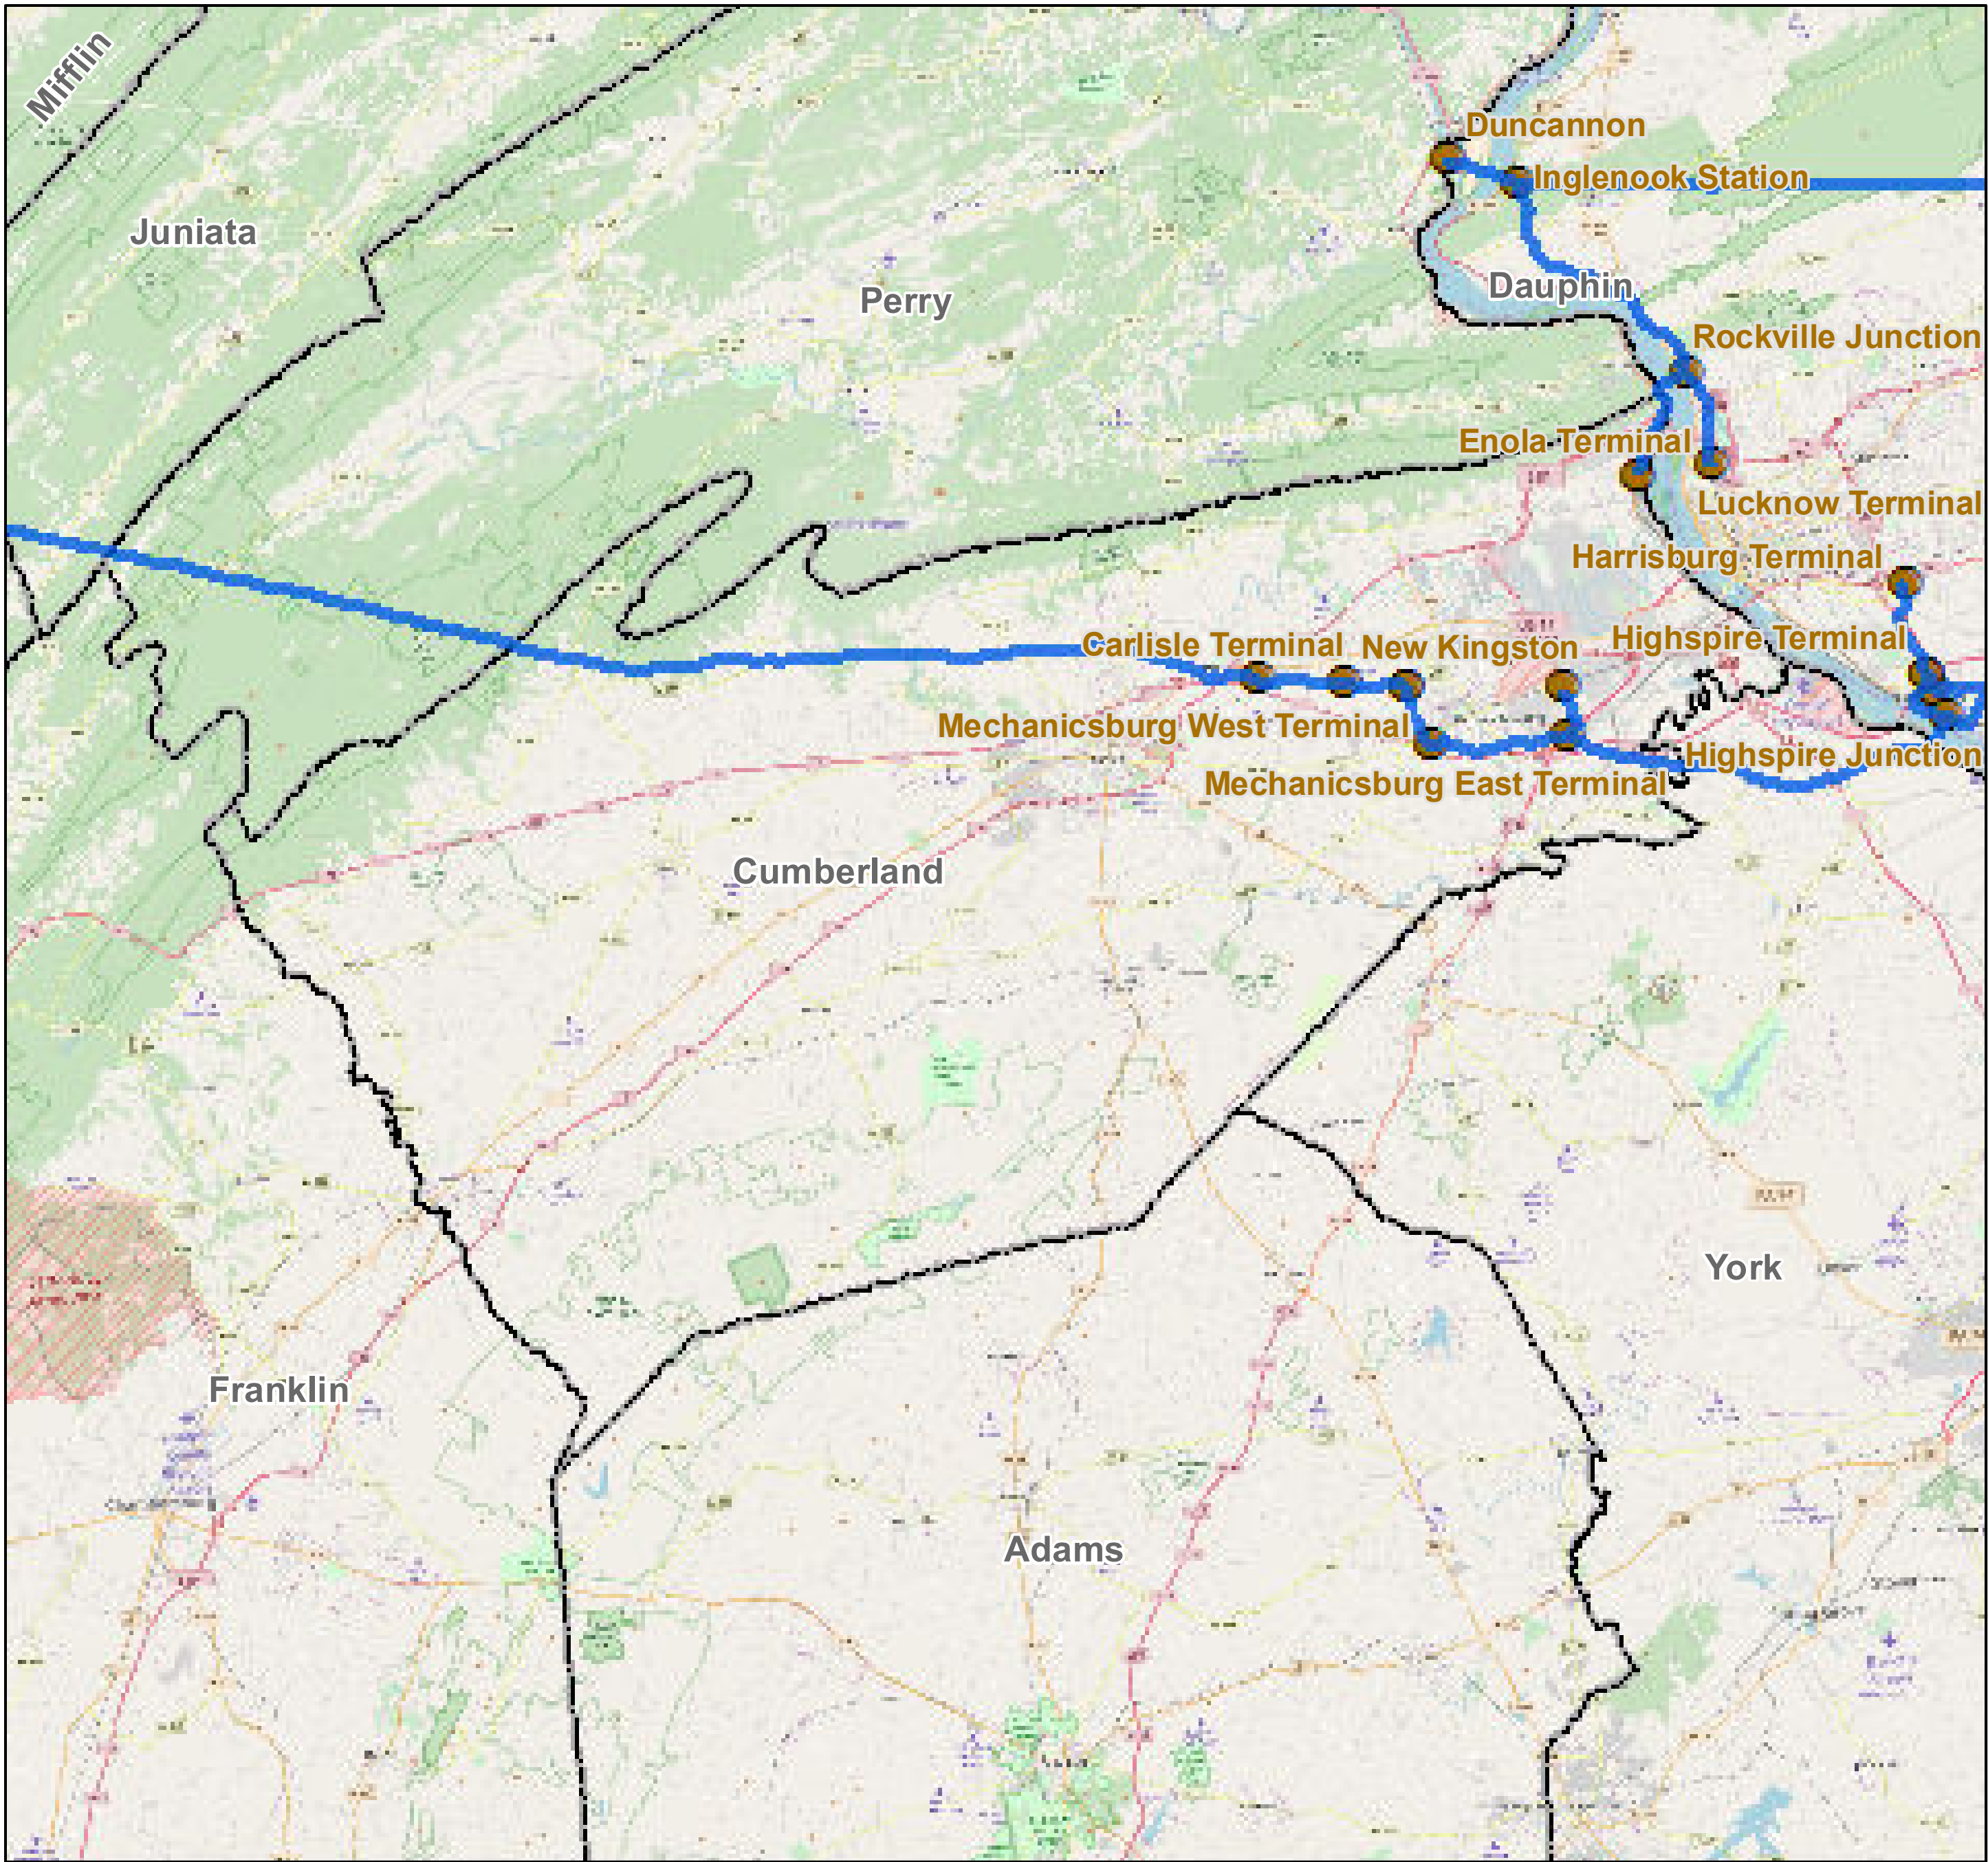

County: Cumberland, Pennsylvania

BUCKEYE PARTNERS, L.P.

For more detailed pipeline information see the NPMS public viewer at: www.npms.phmsa.dot.gov

1 in = 3.38 miles

Legend

- Buckeye Pipelines (8)
- Buckeye Facilities (8)
- State Boundaries
- County Boundaries

This map is not intended to be used to physically locate Buckeye's facilities. Facilities and other features are not to scale. Before conducting any excavation activities, you must first call your state One Call System to have all underground facilities physically located.