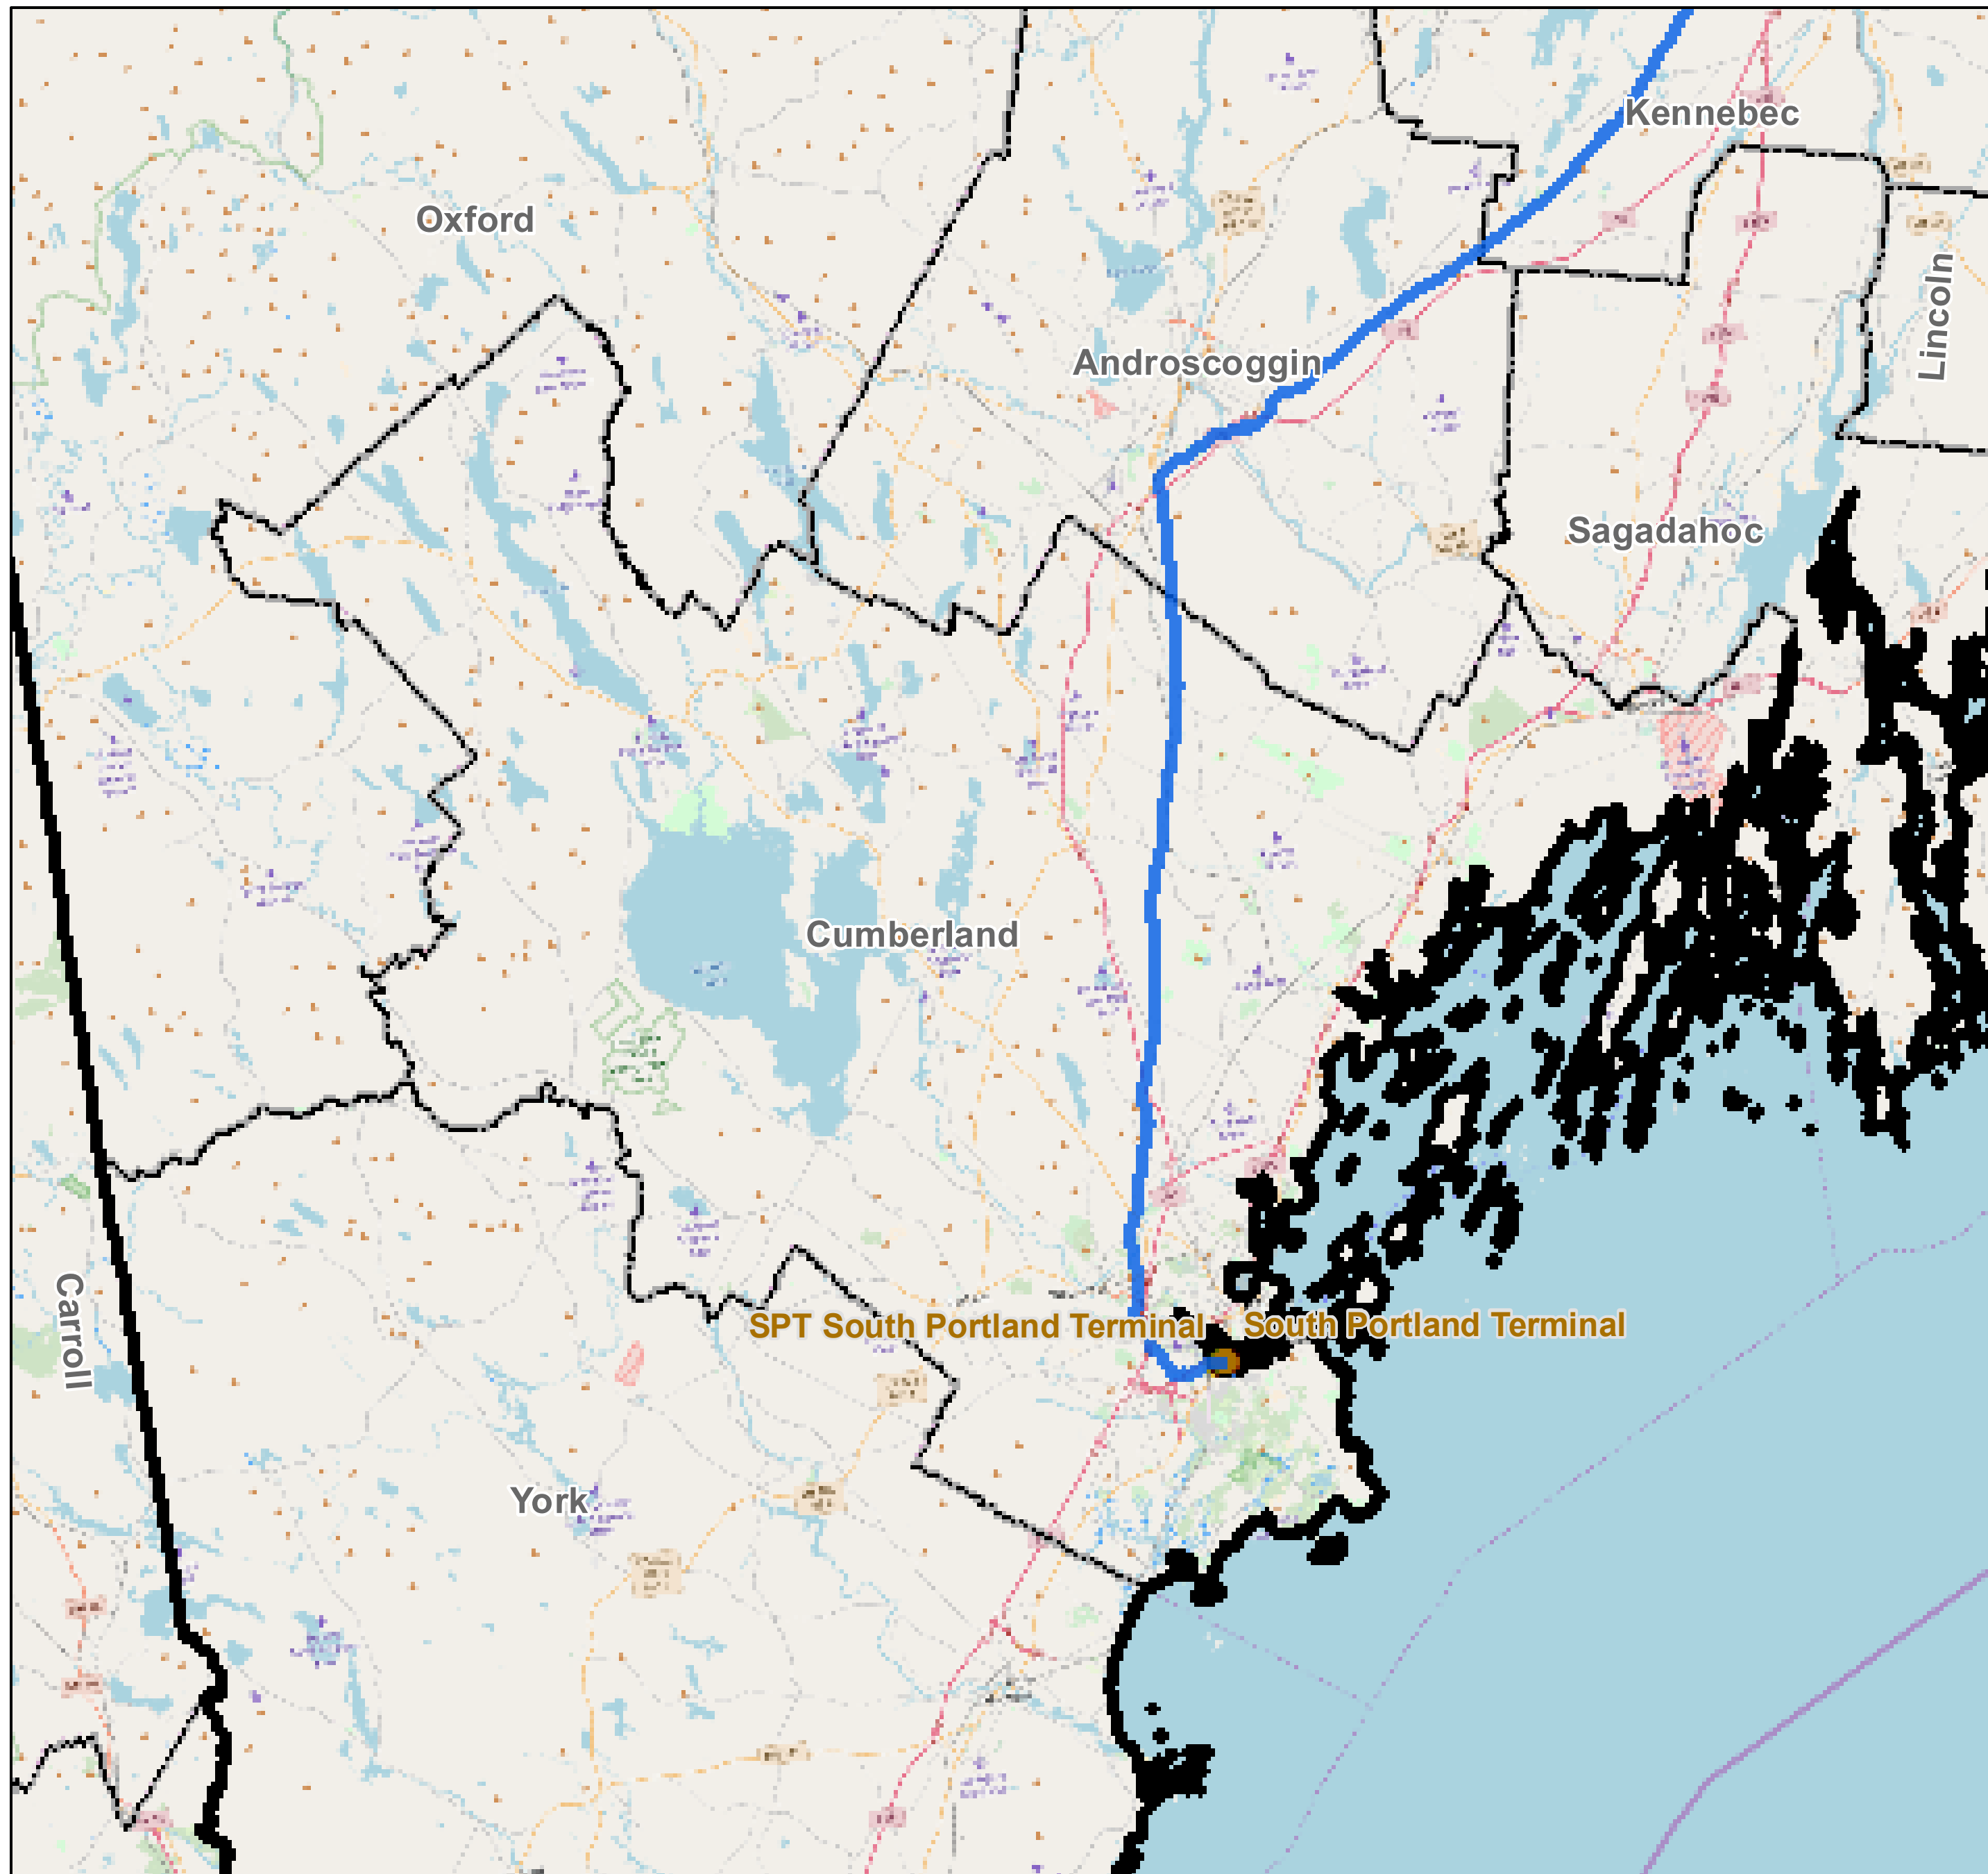

County: Cumberland, Maine

BUCKEYE PARTNERS, L.P.

For more detailed pipeline information see the NPMS public viewer at:
www.npms.phmsa.dot.gov

1 in = 4.34 miles

Legend

-  Buckeye Pipelines (1)
-  Buckeye Facilities (2)
-  State Boundaries
-  County Boundaries

This map is not intended to be used to physically locate Buckeye's facilities. Facilities and other features are not to scale. Before conducting any excavation activities, you must first call your state One Call System to have all underground facilities physically located.