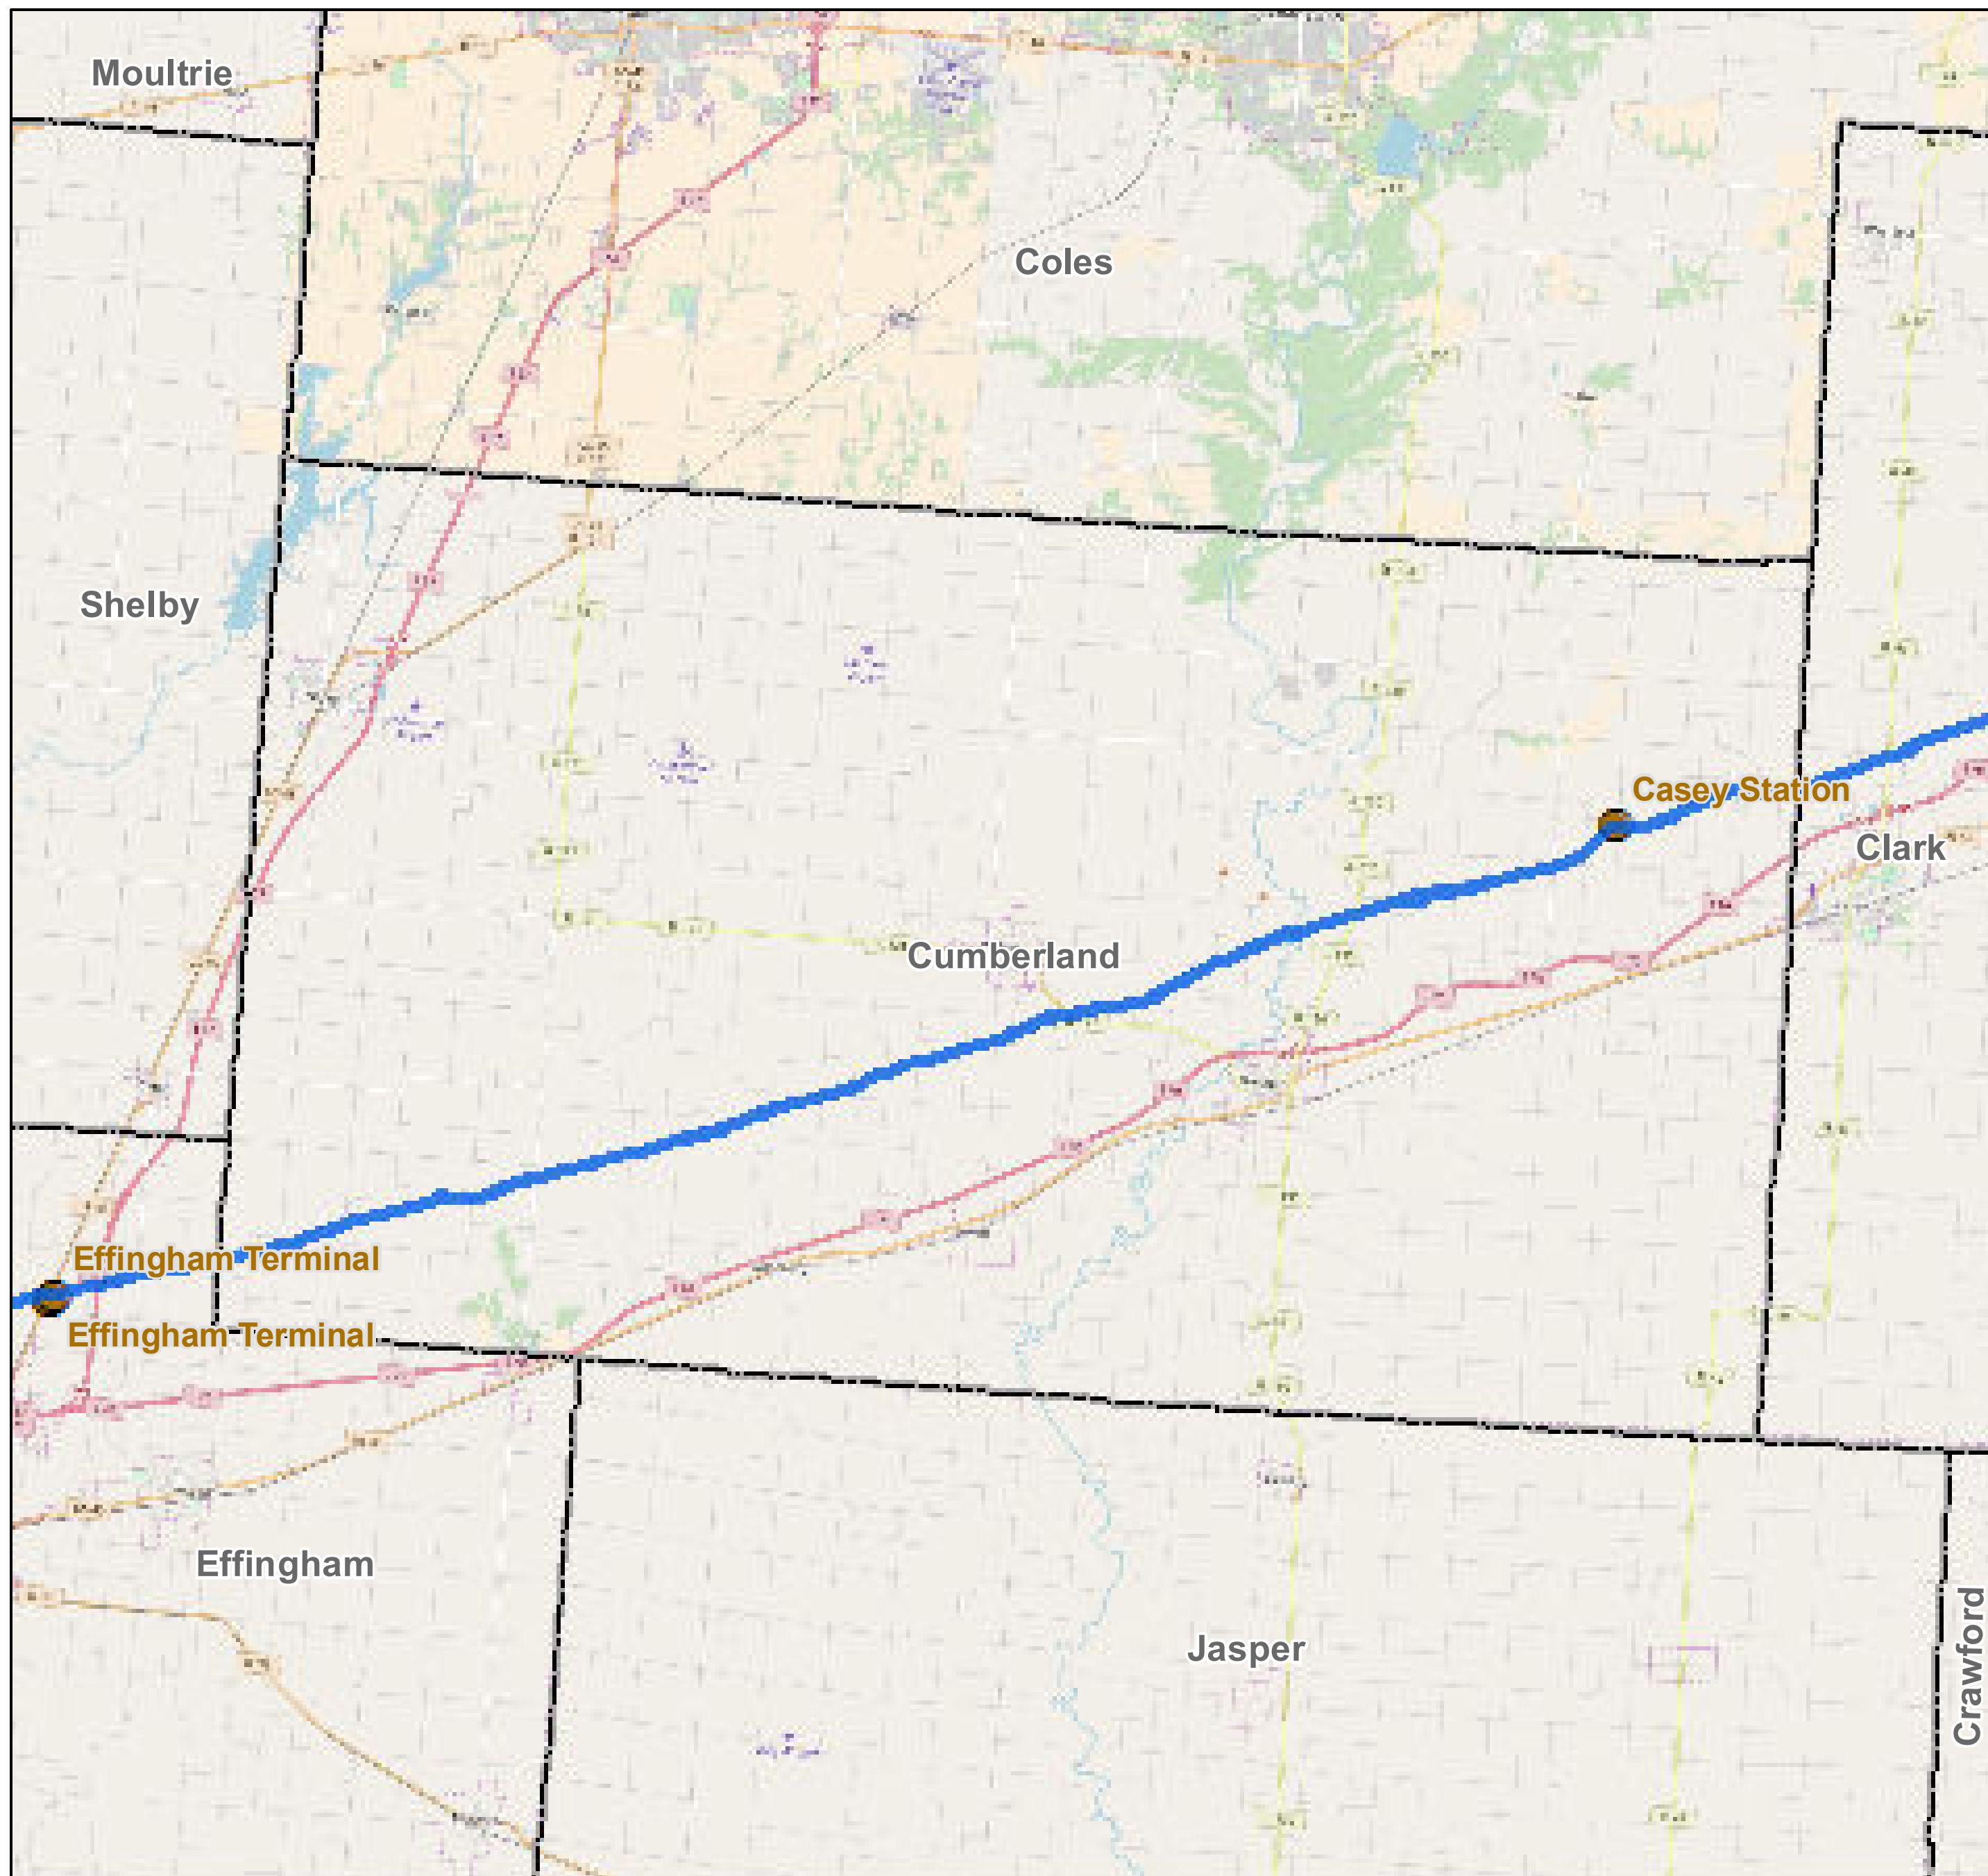

County: Cumberland, Illinois

BUCKEYE PARTNERS, L.P.

For more detailed pipeline information see the NPMS public viewer at: www.npms.phmsa.dot.gov

1 in = 2.15 miles

Legend

-  Buckeye Pipelines (4)
-  Buckeye Facilities (1)
-  State Boundaries
-  County Boundaries

This map is not intended to be used to physically locate Buckeye's facilities. Facilities and other features are not to scale. Before conducting any excavation activities, you must first call your state One Call System to have all underground facilities physically located.