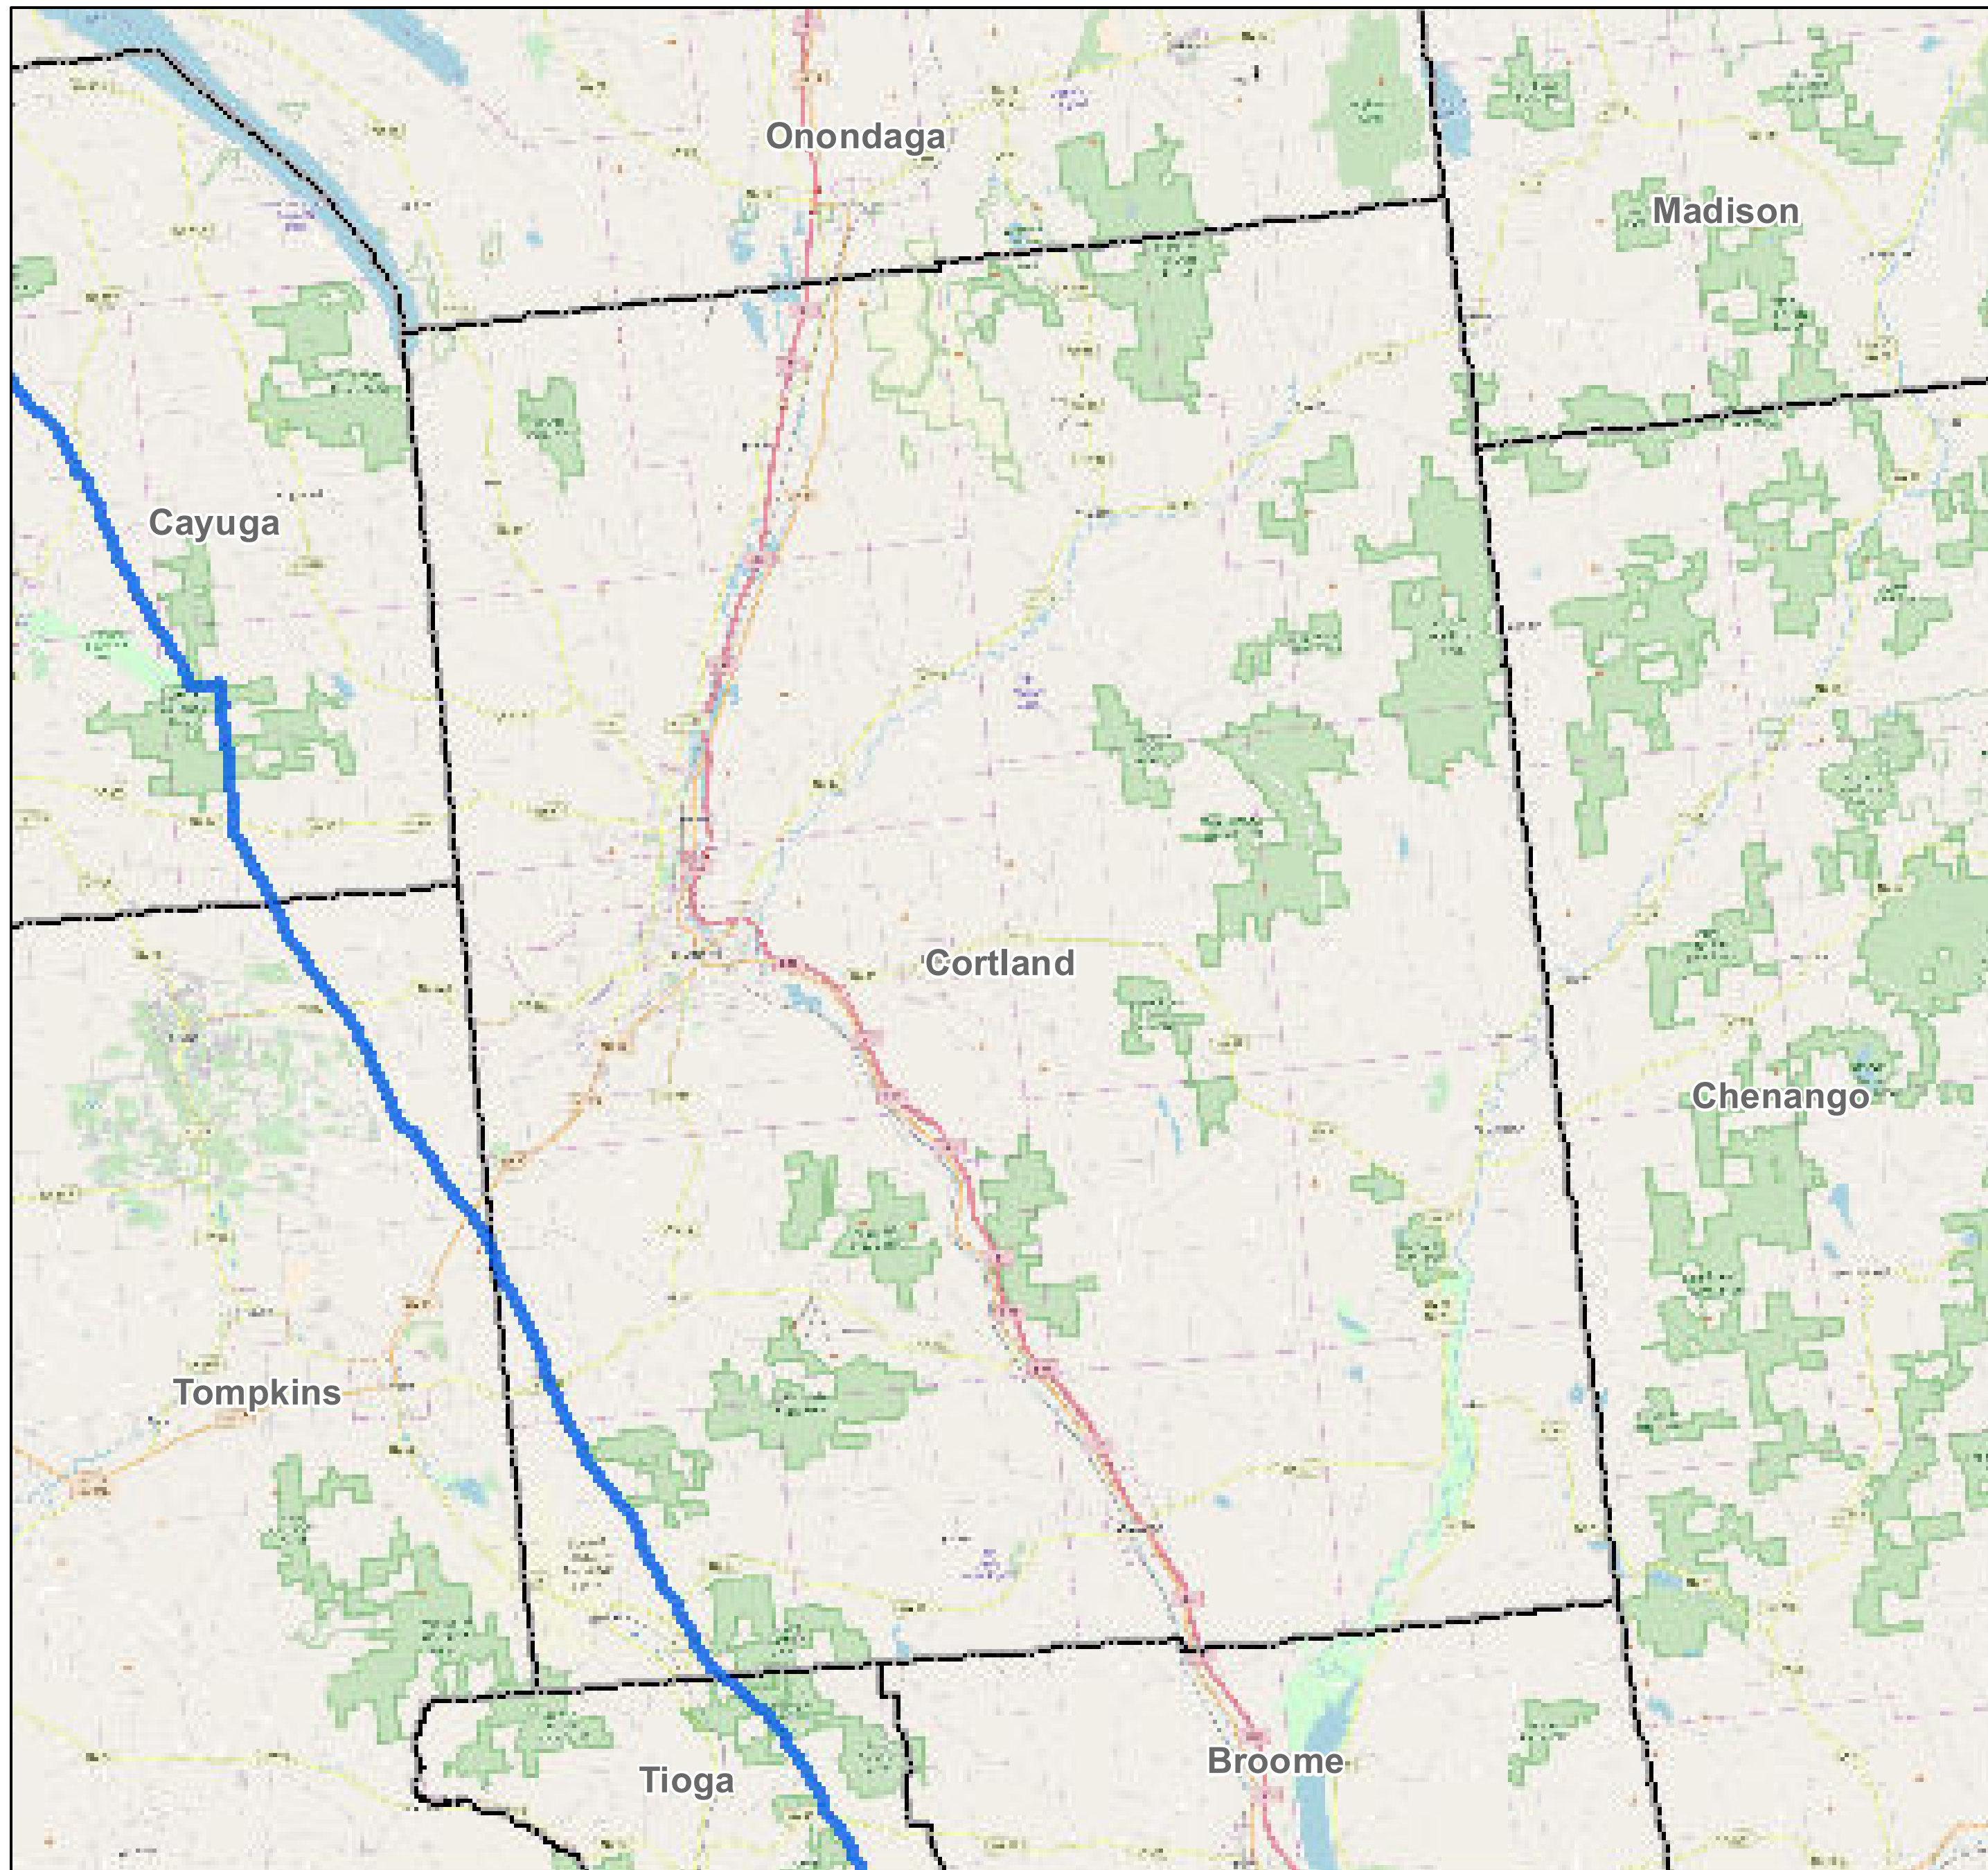

# County: Cortland, New York

**BUCKEYE PARTNERS, L.P.**

For more detailed pipeline information see the NPMS public viewer at:  
[www.npms.phmsa.dot.gov](http://www.npms.phmsa.dot.gov)

1 in = 2.45 miles

## Legend

-  Buckeye Pipelines (1)
-  Buckeye Facilities (0)
-  State Boundaries
-  County Boundaries

This map is not intended to be used to physically locate Buckeye's facilities. Facilities and other features are not to scale. Before conducting any excavation activities, you must first call your state One Call System to have all underground facilities physically located.