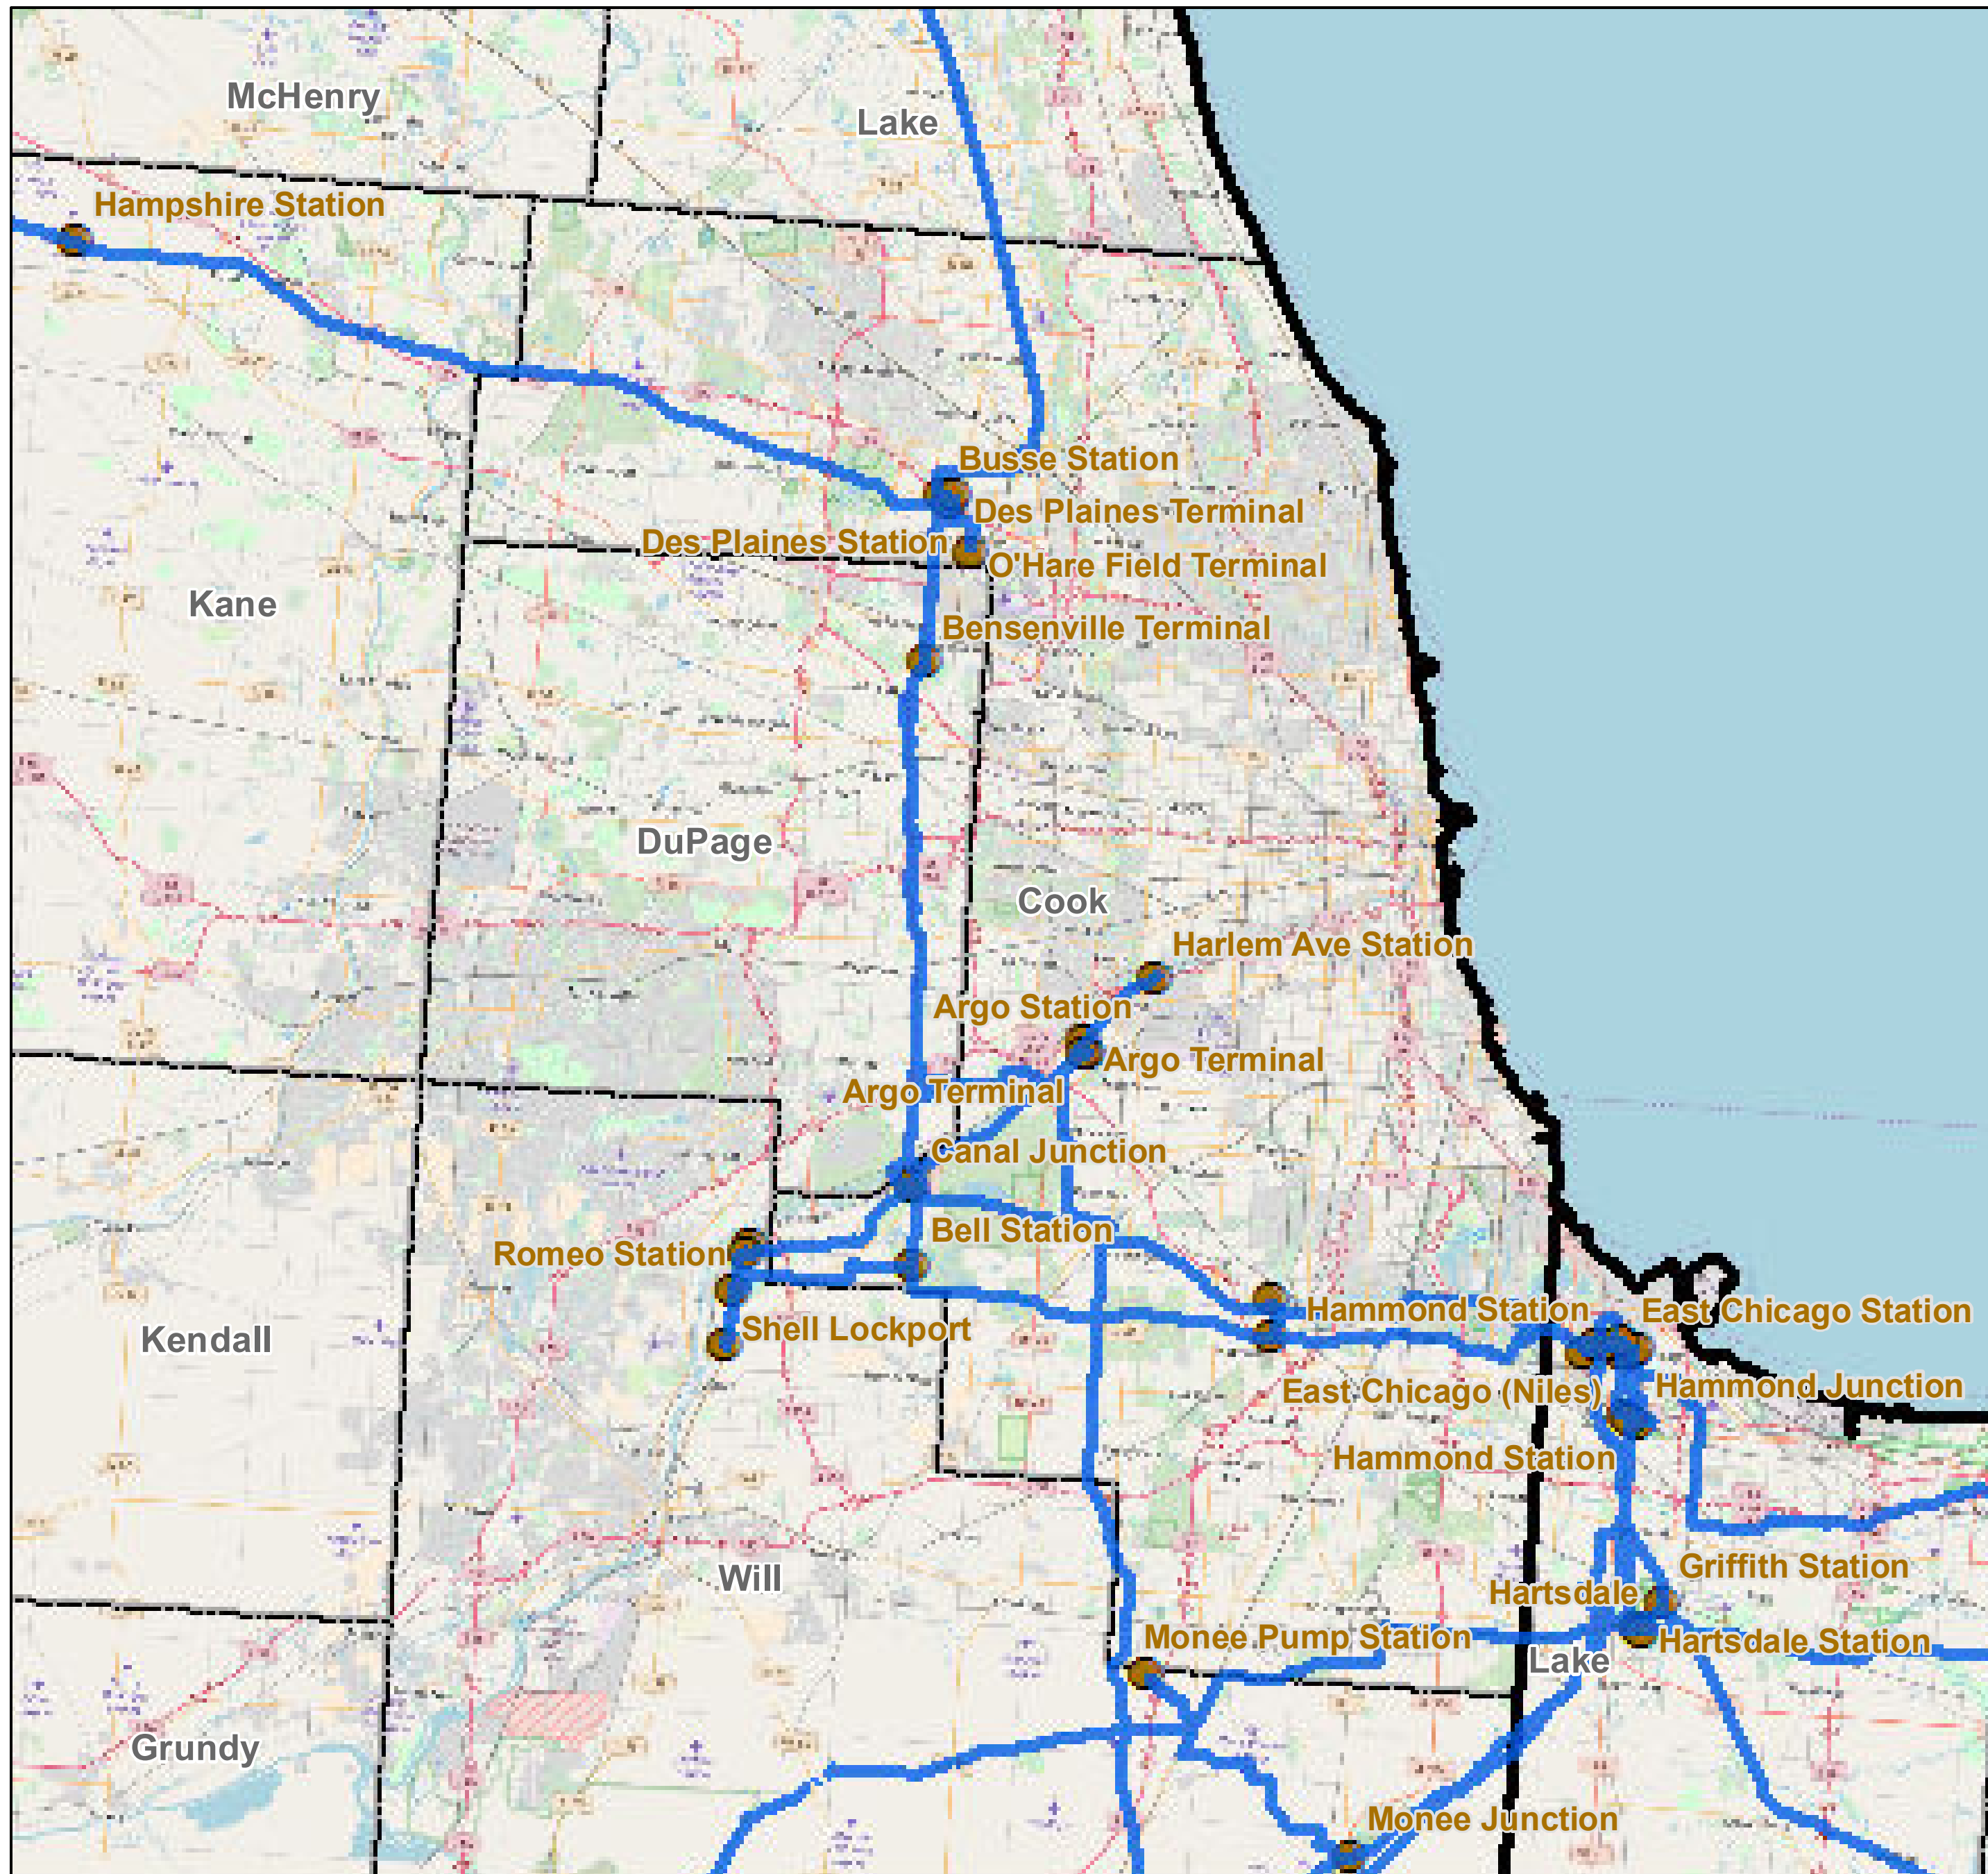

County: Cook, Illinois

BUCKEYE PARTNERS, L.P.

For more detailed pipeline information see the NPMS public viewer at: www.npms.phmsa.dot.gov

1 in = 4.46 miles

Legend

-  Buckeye Pipelines (51)
-  Buckeye Facilities (13)
-  State Boundaries
-  County Boundaries

This map is not intended to be used to physically locate Buckeye's facilities. Facilities and other features are not to scale. Before conducting any excavation activities, you must first call your state One Call System to have all underground facilities physically located.