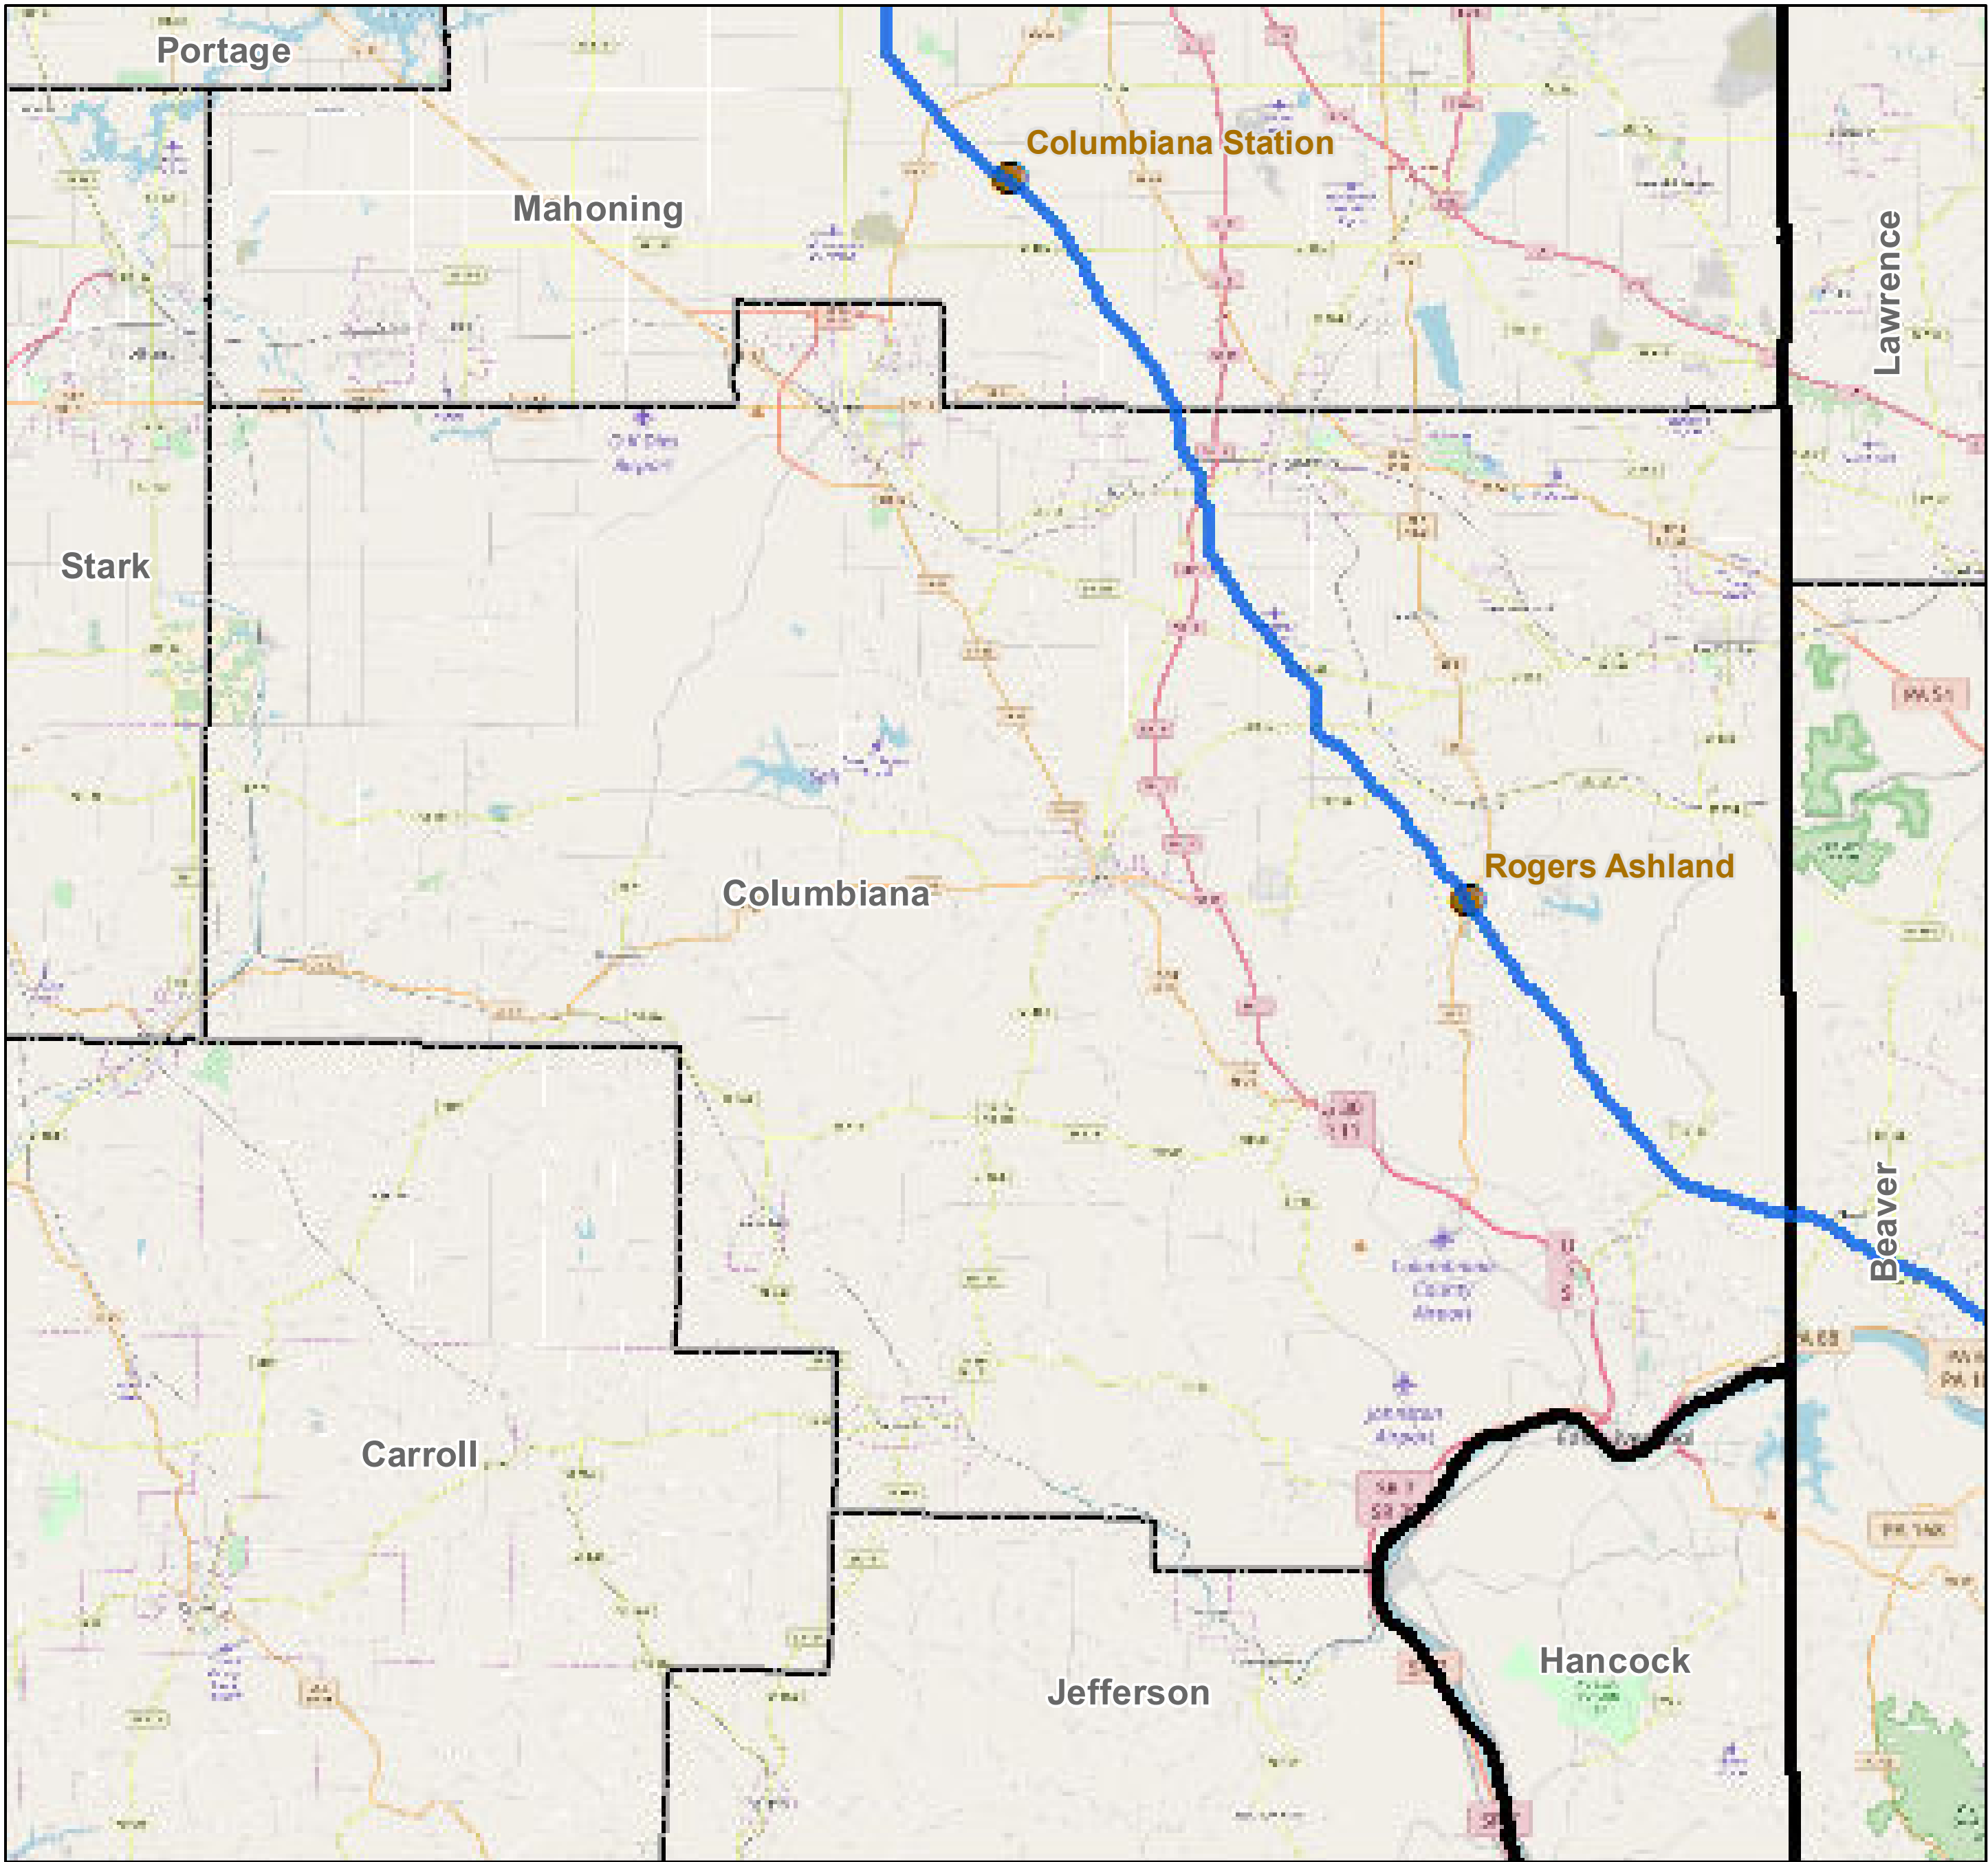

# County: Columbiana, Ohio

**BUCKEYE PARTNERS, L.P.**

For more detailed pipeline information see the NPMS public viewer at:  
[www.npms.phmsa.dot.gov](http://www.npms.phmsa.dot.gov)

1 in = 2.49 miles

### Legend

- Buckeye Pipelines (2)
- Buckeye Facilities (1)
- State Boundaries
- County Boundaries

This map is not intended to be used to physically locate Buckeye's facilities. Facilities and other features are not to scale. Before conducting any excavation activities, you must first call your state One Call System to have all underground facilities physically located.