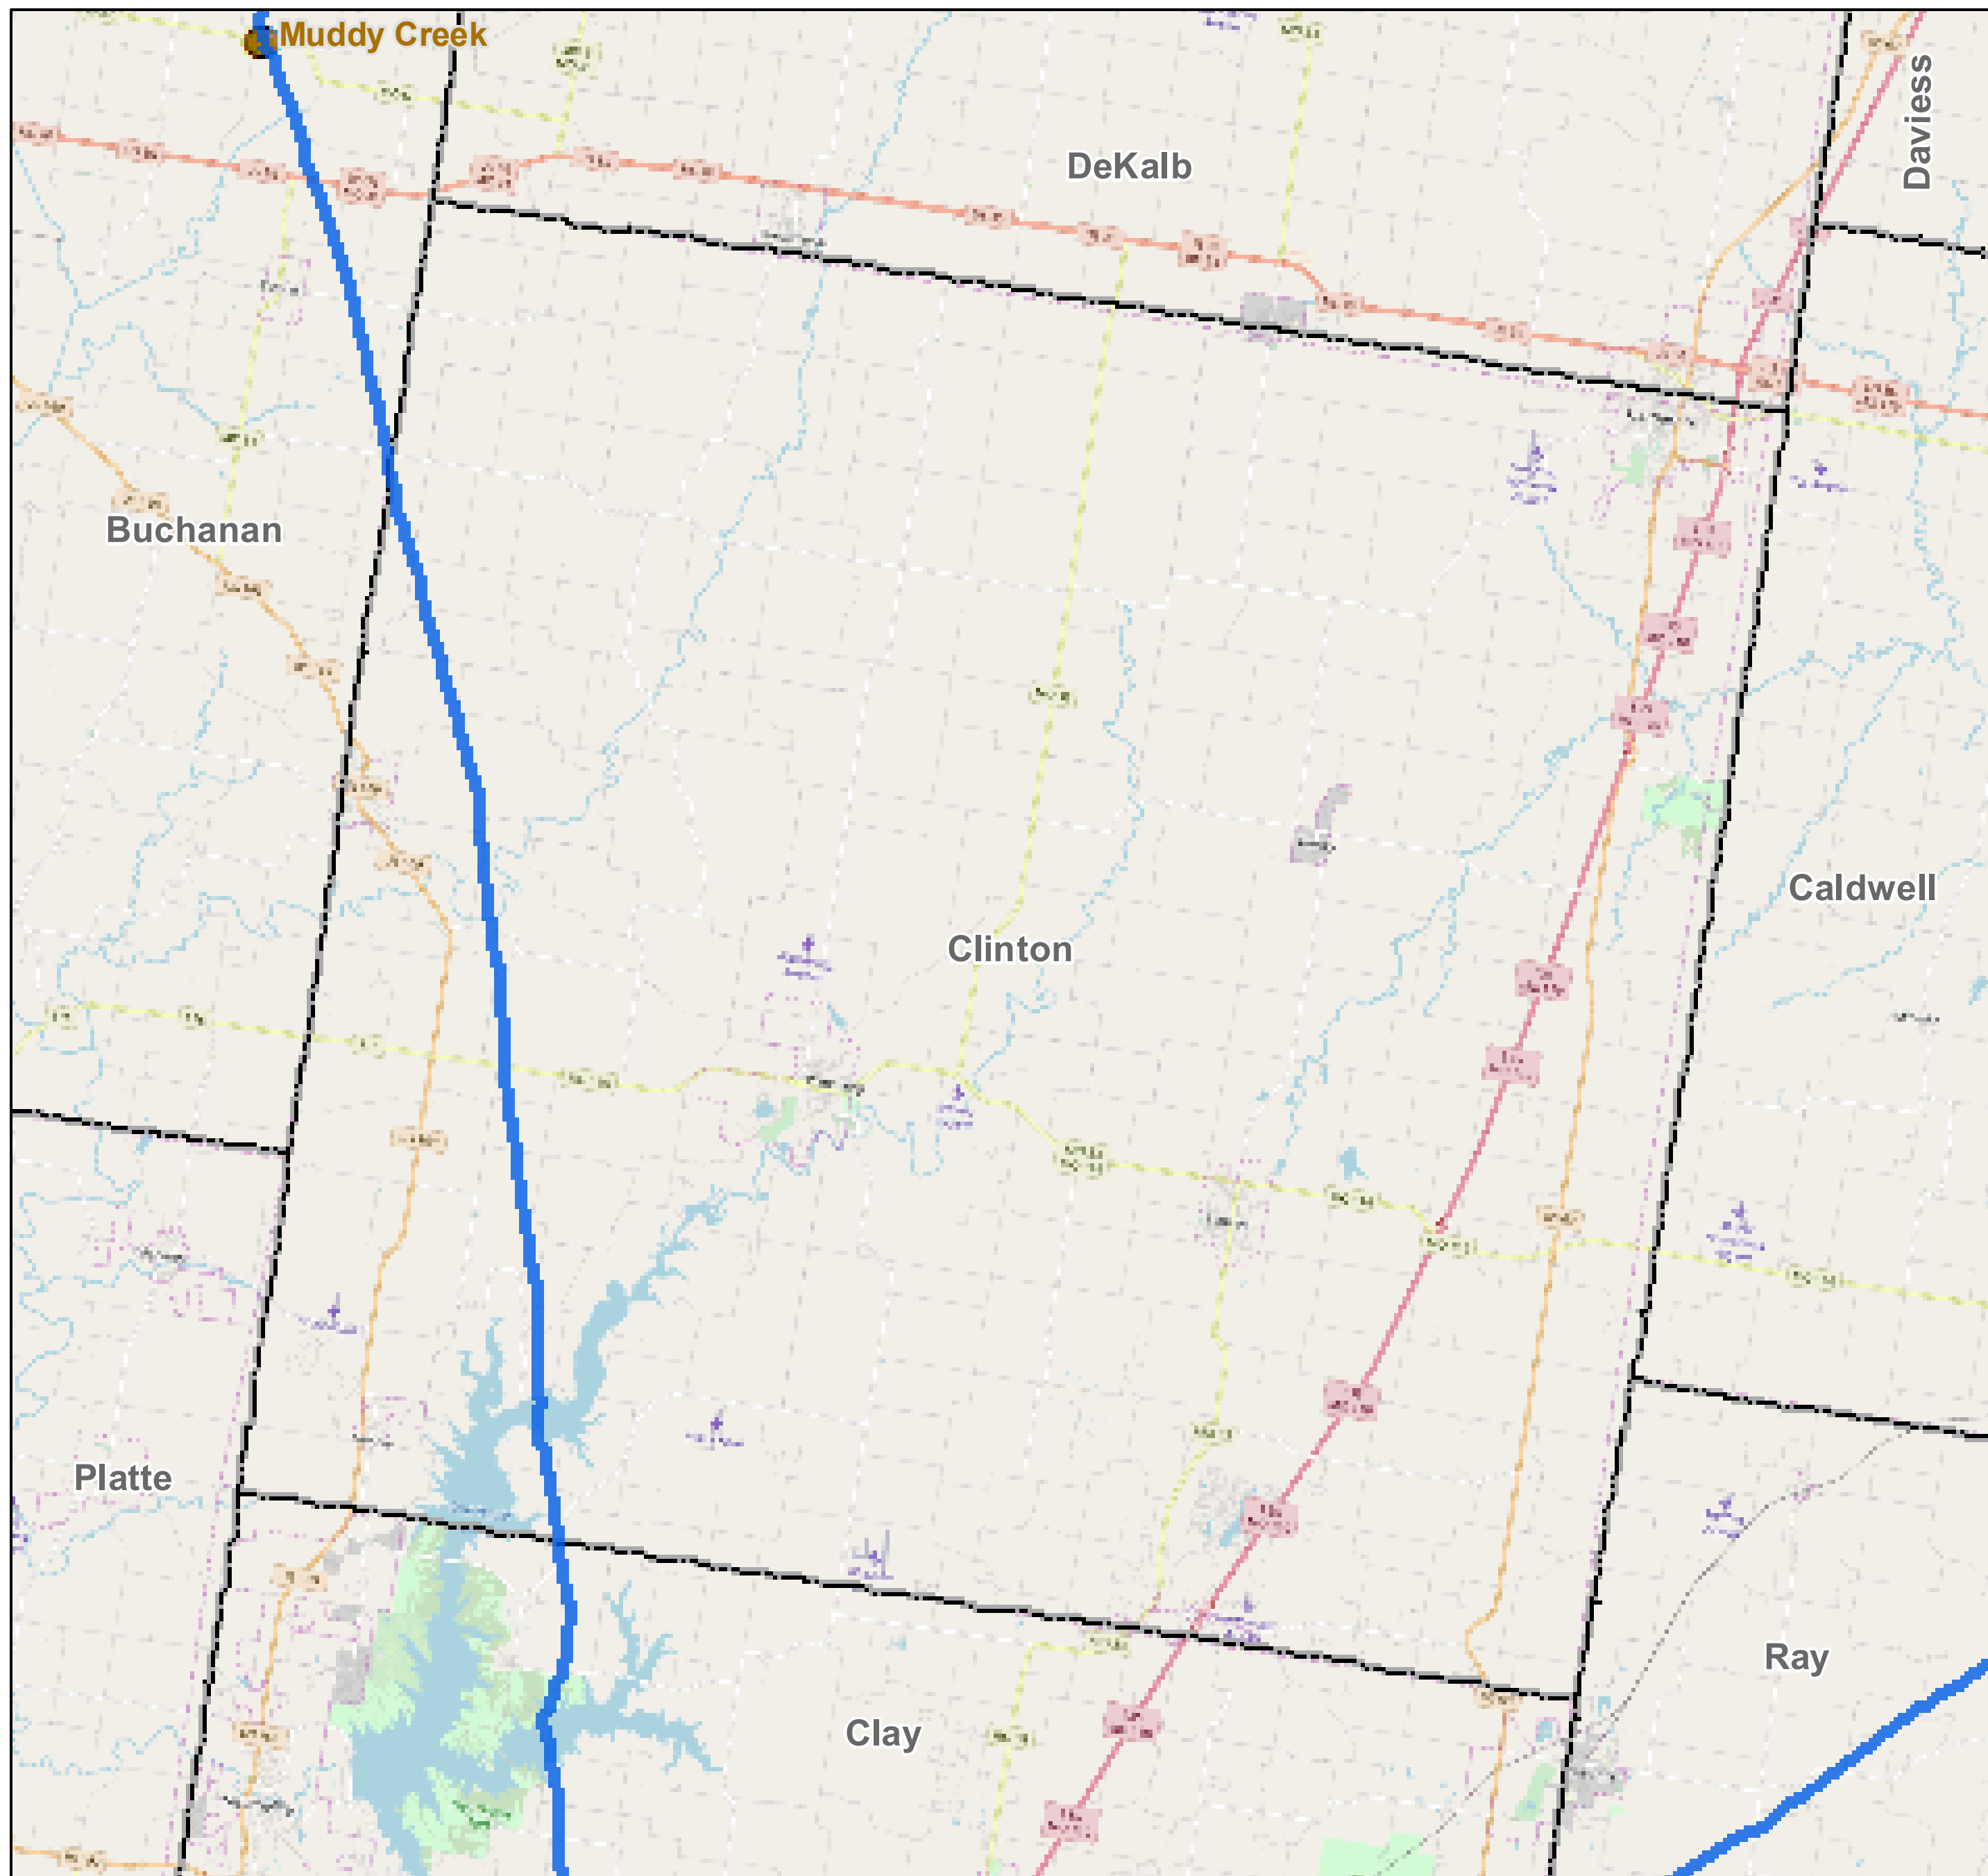

County: Clinton, Missouri

BUCKEYE PARTNERS, L.P.

For more detailed pipeline information see the NPMS public viewer at: www.npms.phmsa.dot.gov

1 in = 2.09 miles

Legend

- Buckeye Pipelines (1)
- Buckeye Facilities (0)
- State Boundaries
- County Boundaries

This map is not intended to be used to physically locate Buckeye's facilities. Facilities and other features are not to scale. Before conducting any excavation activities, you must first call your state One Call System to have all underground facilities physically located.