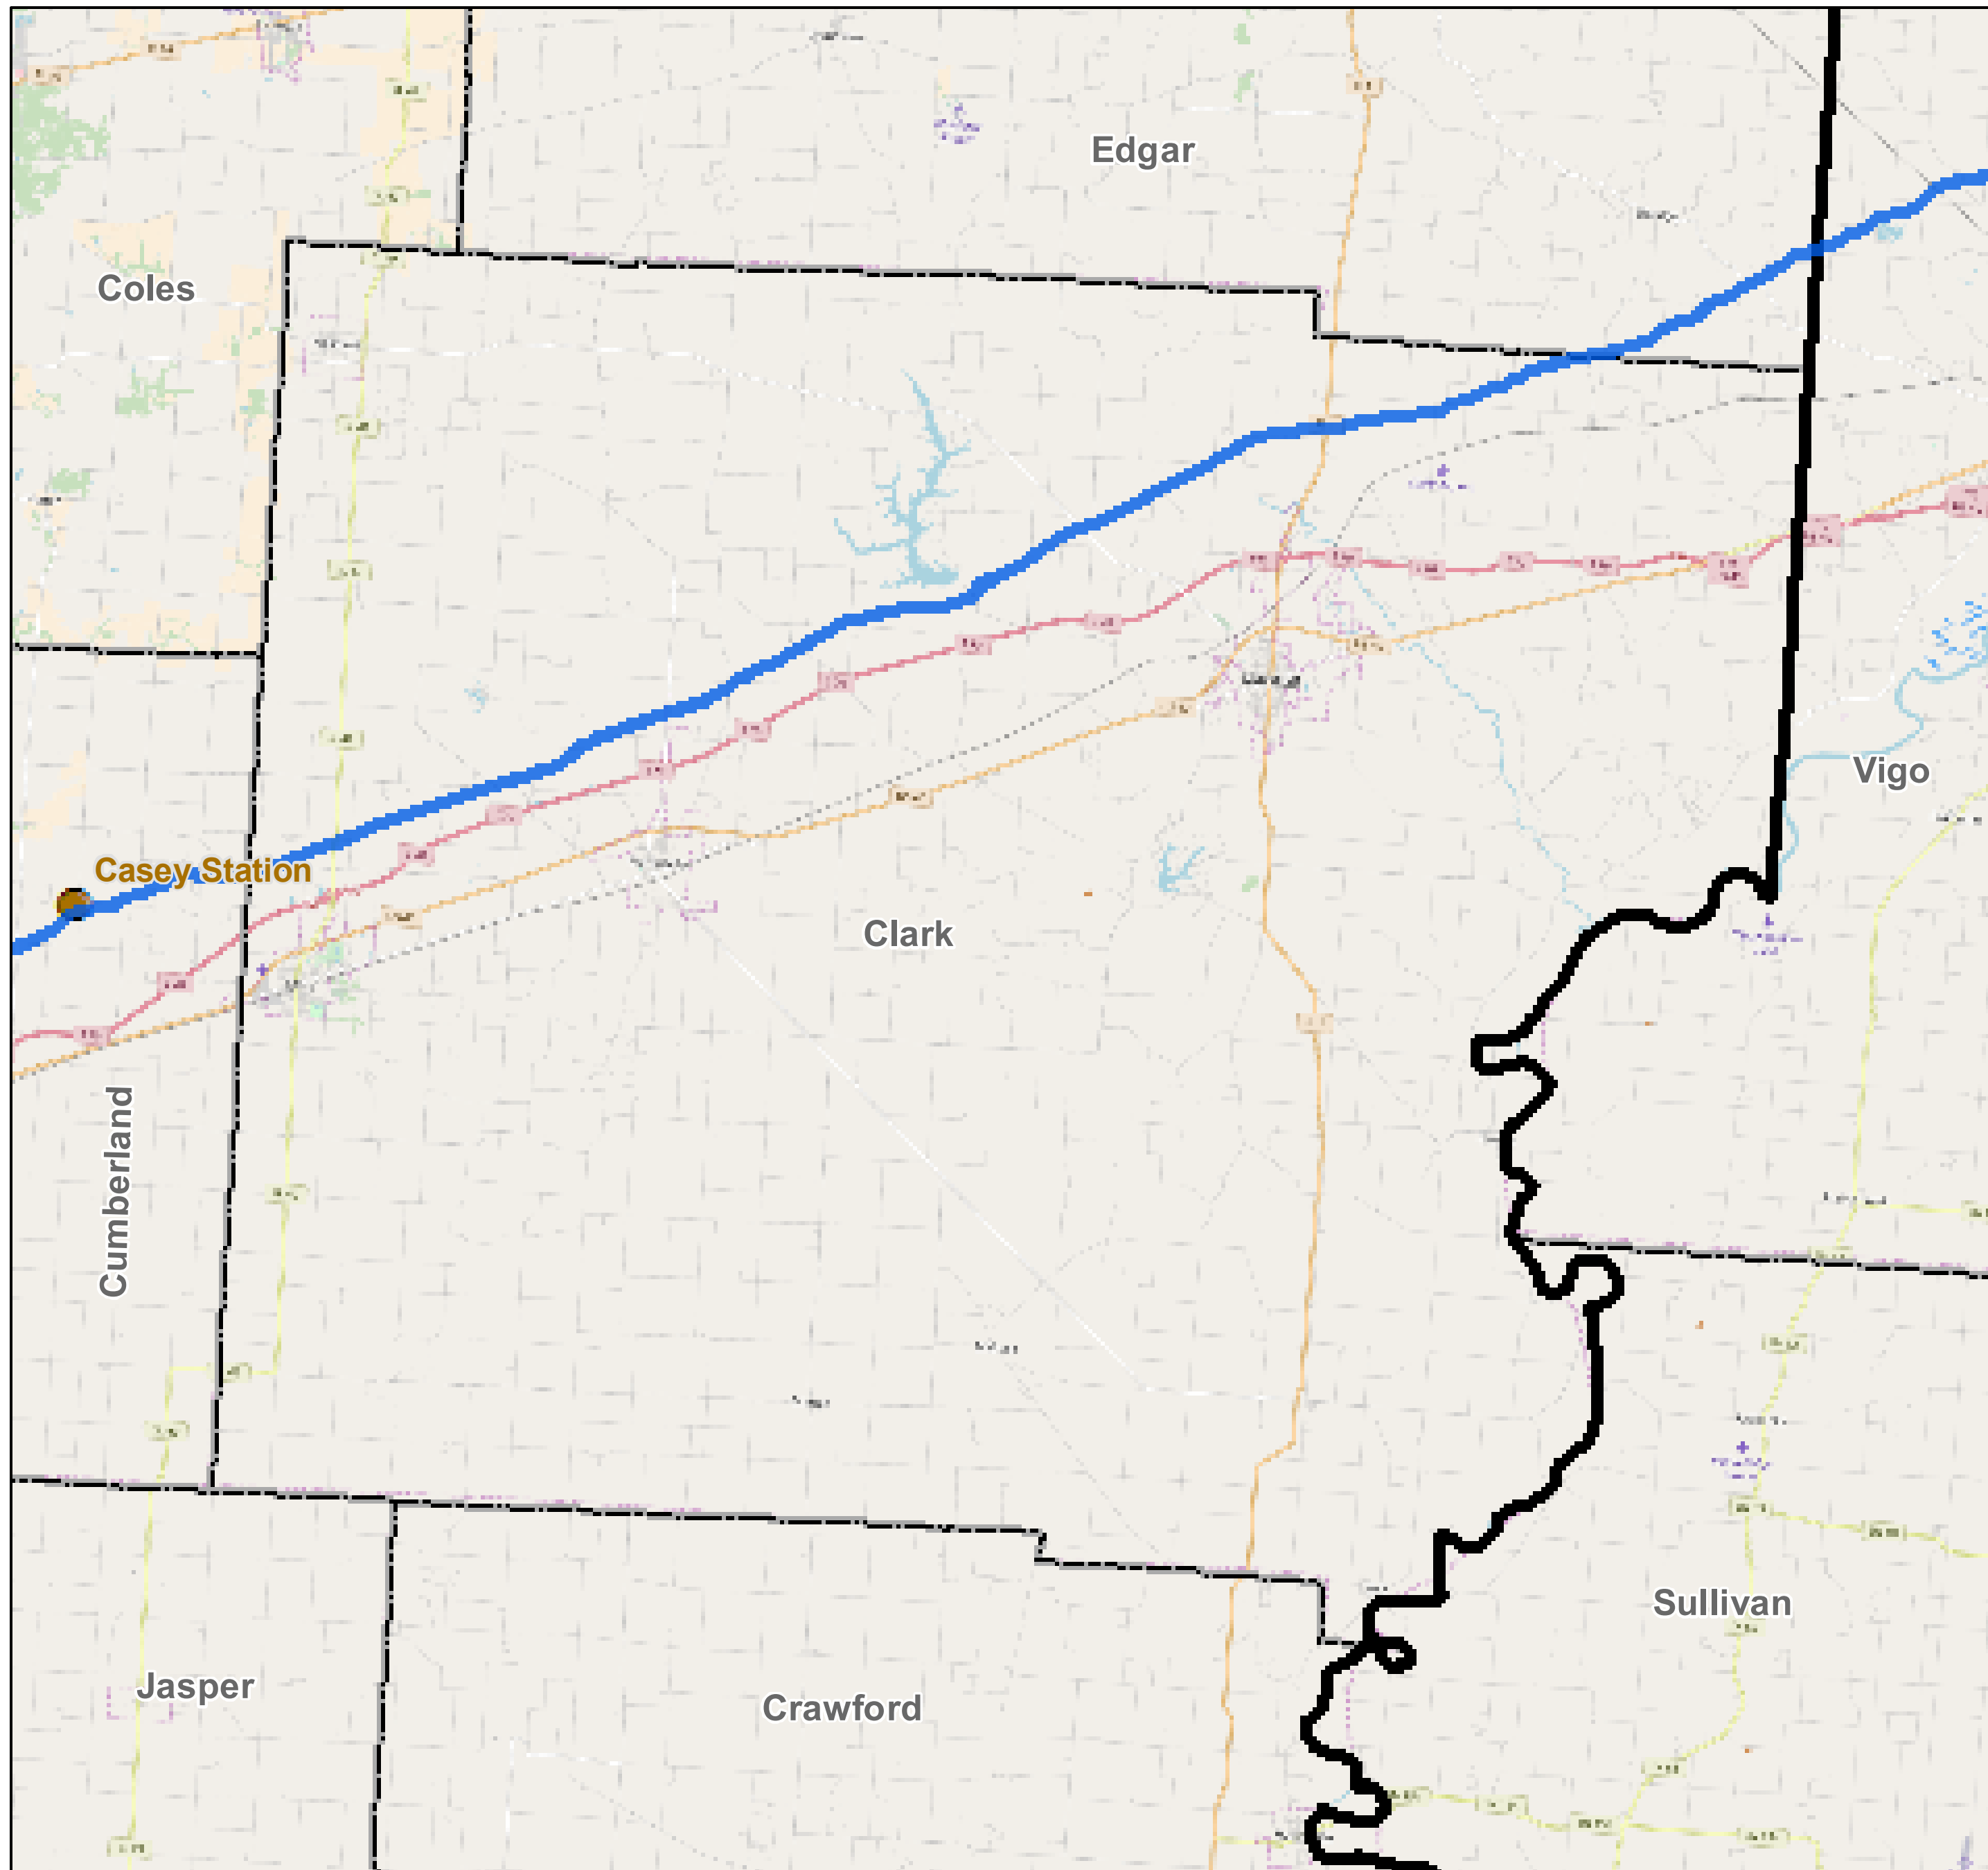

# County: Clark, Illinois

**BUCKEYE PARTNERS, L.P.**

For more detailed pipeline information see the NPMS public viewer at: [www.npms.phmsa.dot.gov](http://www.npms.phmsa.dot.gov)

1 in = 2.26 miles

## Legend

-  Buckeye Pipelines (2)
-  Buckeye Facilities (0)
-  State Boundaries
-  County Boundaries

This map is not intended to be used to physically locate Buckeye's facilities. Facilities and other features are not to scale. Before conducting any excavation activities, you must first call your state One Call System to have all underground facilities physically located.