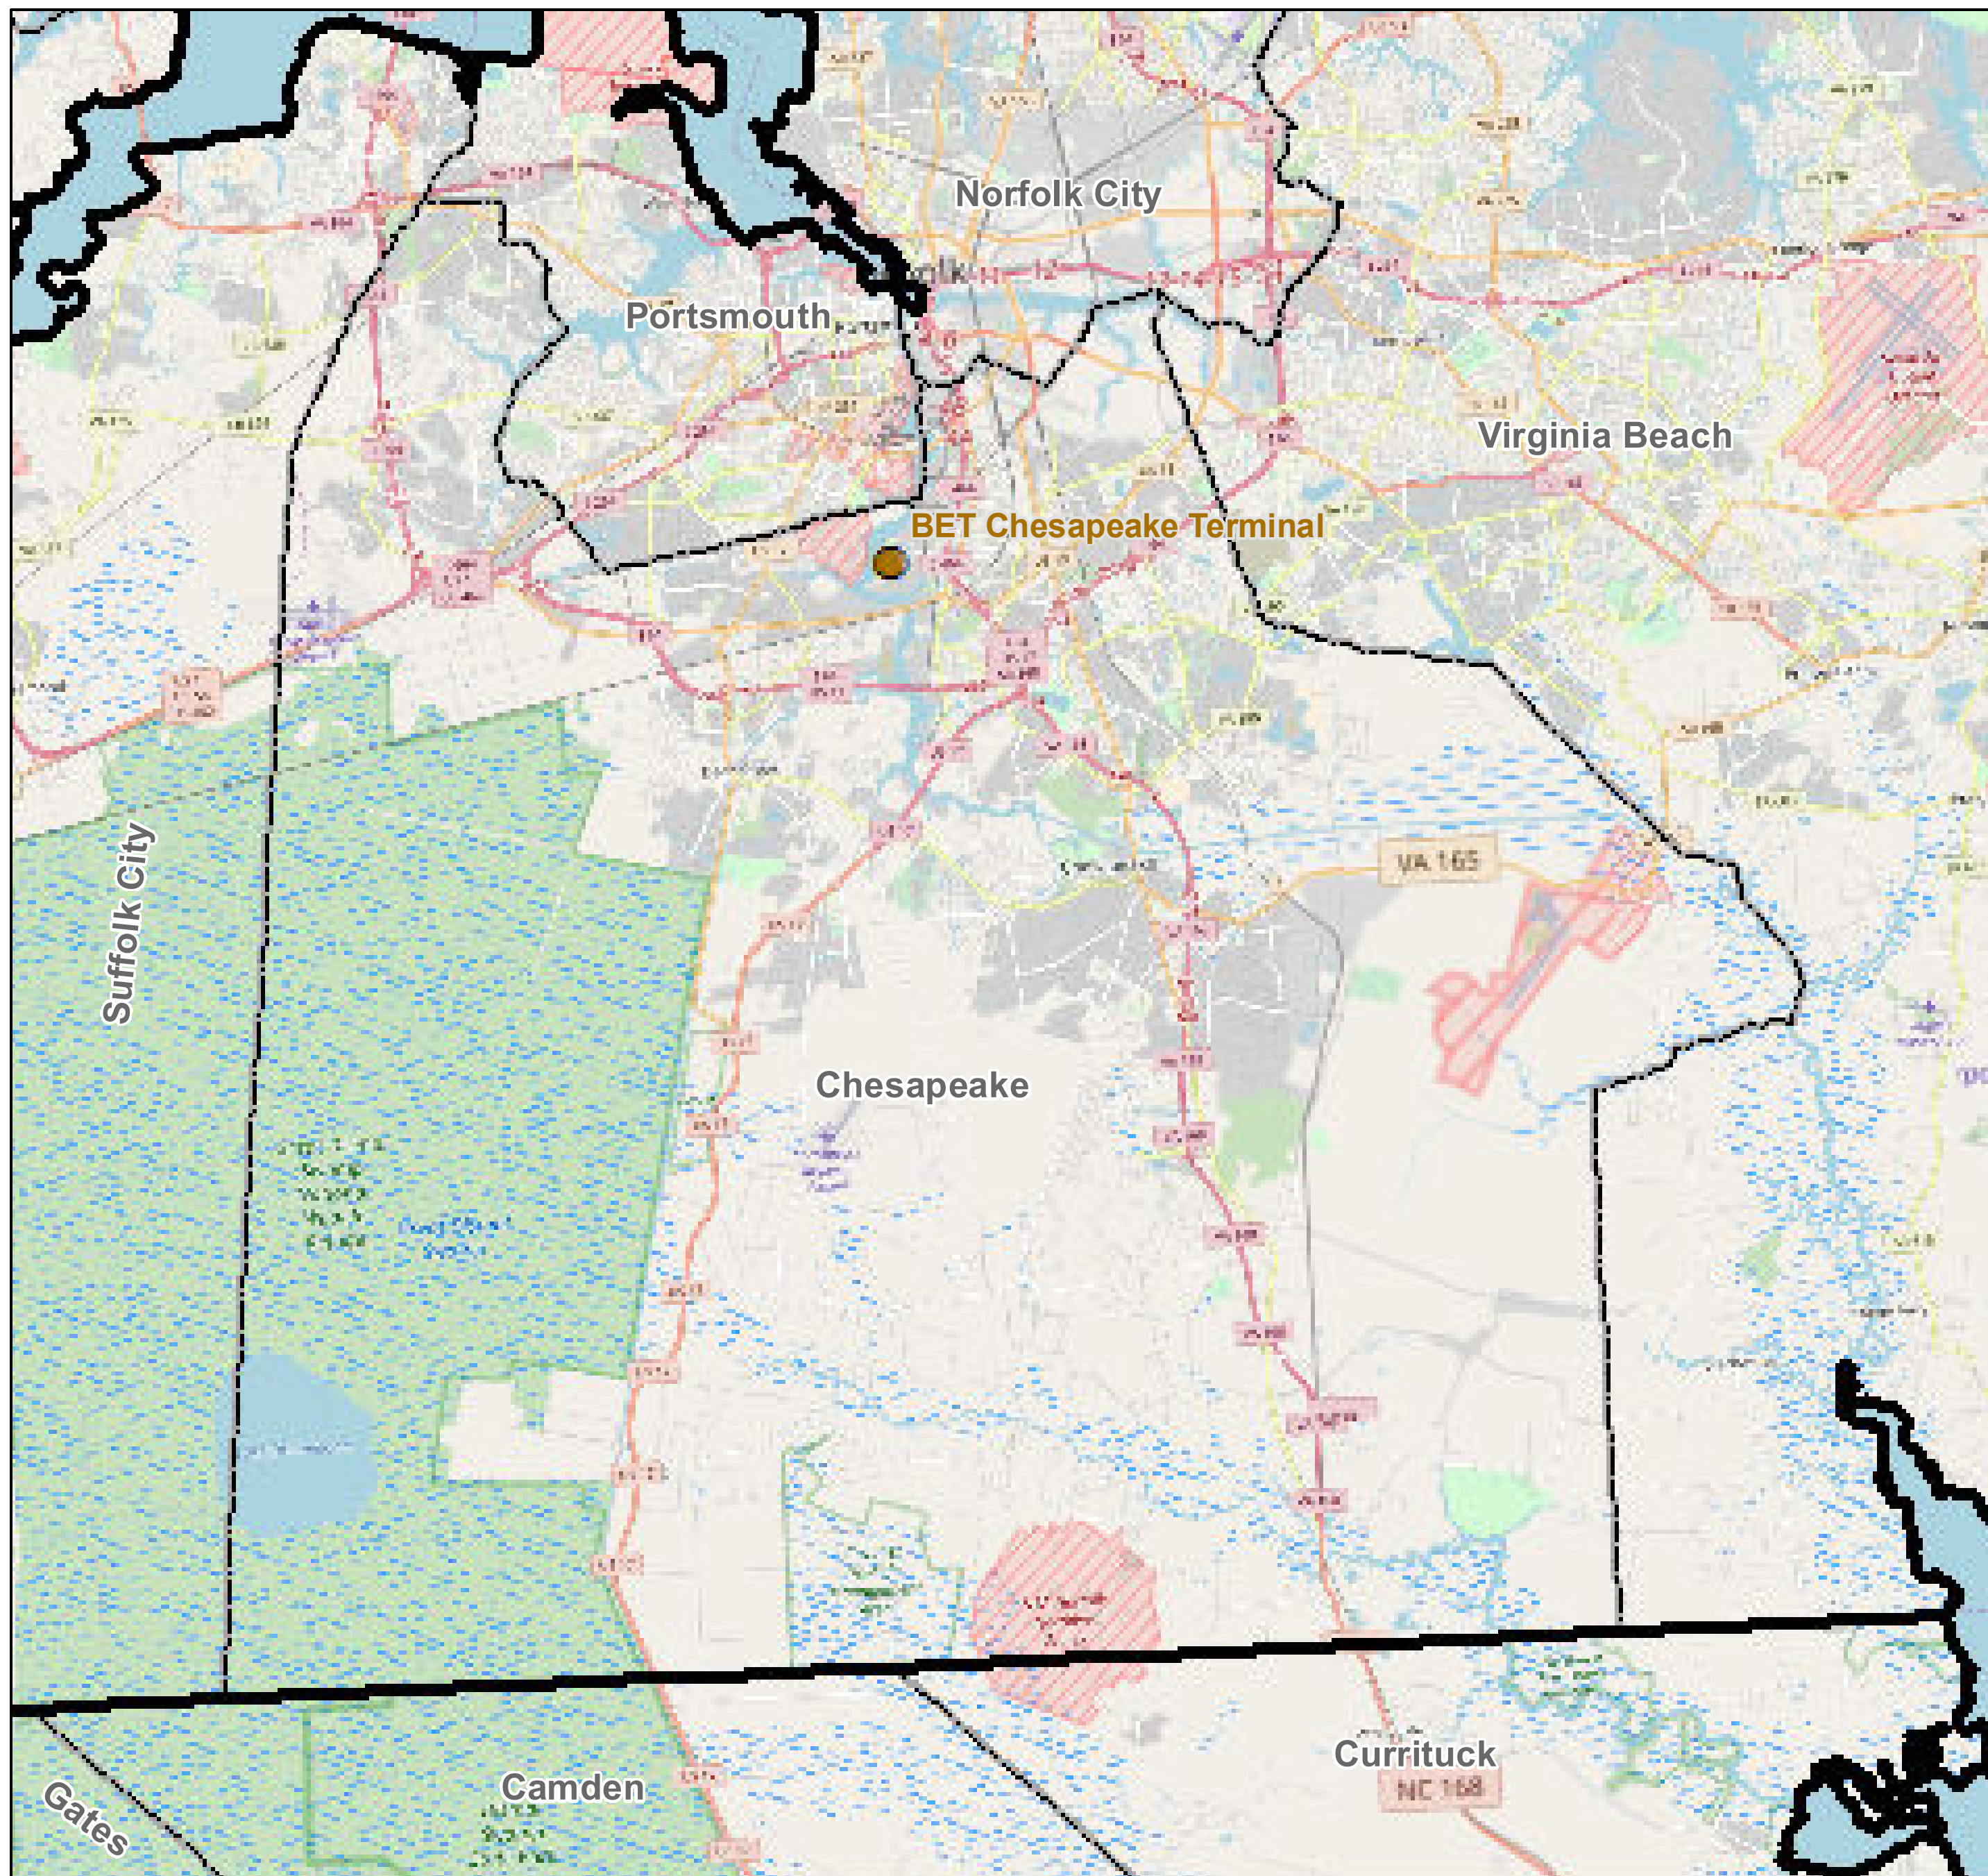

County: Chesapeake, Virginia

BUCKEYE PARTNERS, L.P.

For more detailed pipeline information see the NPMS public viewer at: www.npms.phmsa.dot.gov

1 in = 1.96 miles

Legend

-  Buckeye Pipelines (0)
-  Buckeye Facilities (1)
-  State Boundaries
-  County Boundaries

This map is not intended to be used to physically locate Buckeye's facilities. Facilities and other features are not to scale. Before conducting any excavation activities, you must first call your state One Call System to have all underground facilities physically located.