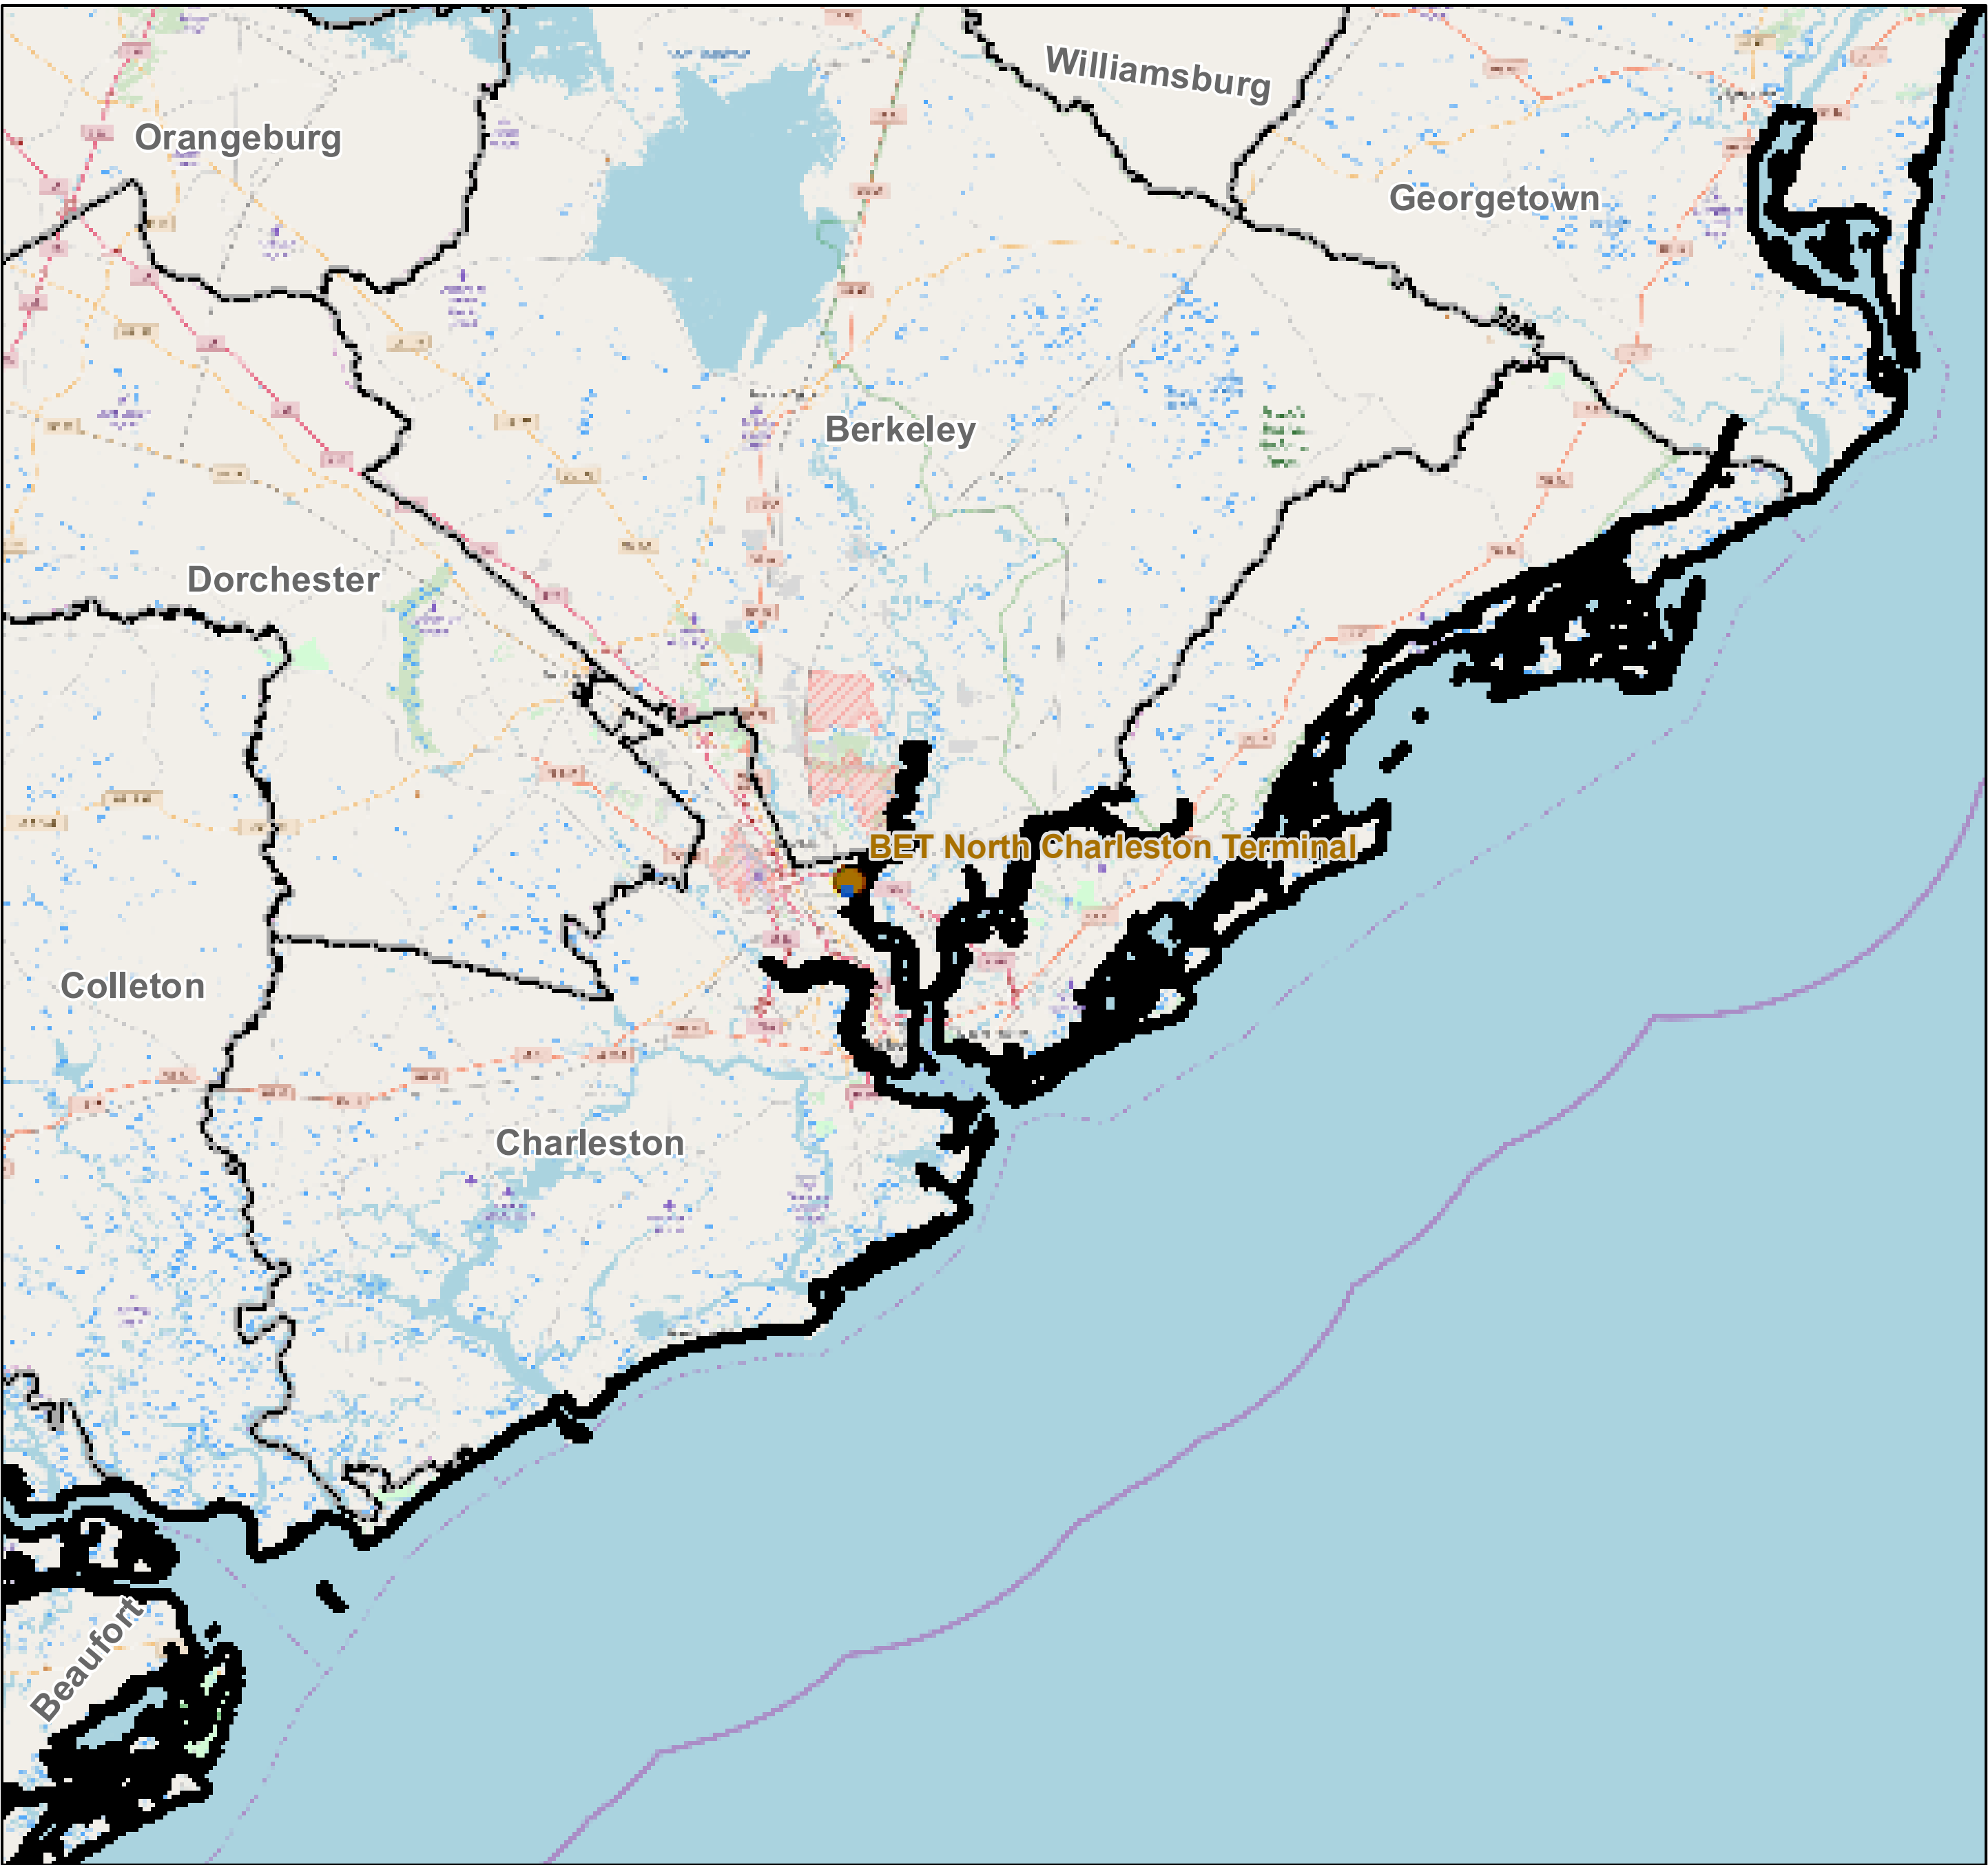

County: Charleston, South Carolina

BUCKEYE PARTNERS, L.P.

For more detailed pipeline information see the NPMS public viewer at: www.npms.phmsa.dot.gov

1 in = 5.72 miles

Legend

-  Buckeye Pipelines (2)
-  Buckeye Facilities (1)
-  State Boundaries
-  County Boundaries

This map is not intended to be used to physically locate Buckeye's facilities. Facilities and other features are not to scale. Before conducting any excavation activities, you must first call your state One Call System to have all underground facilities physically located.