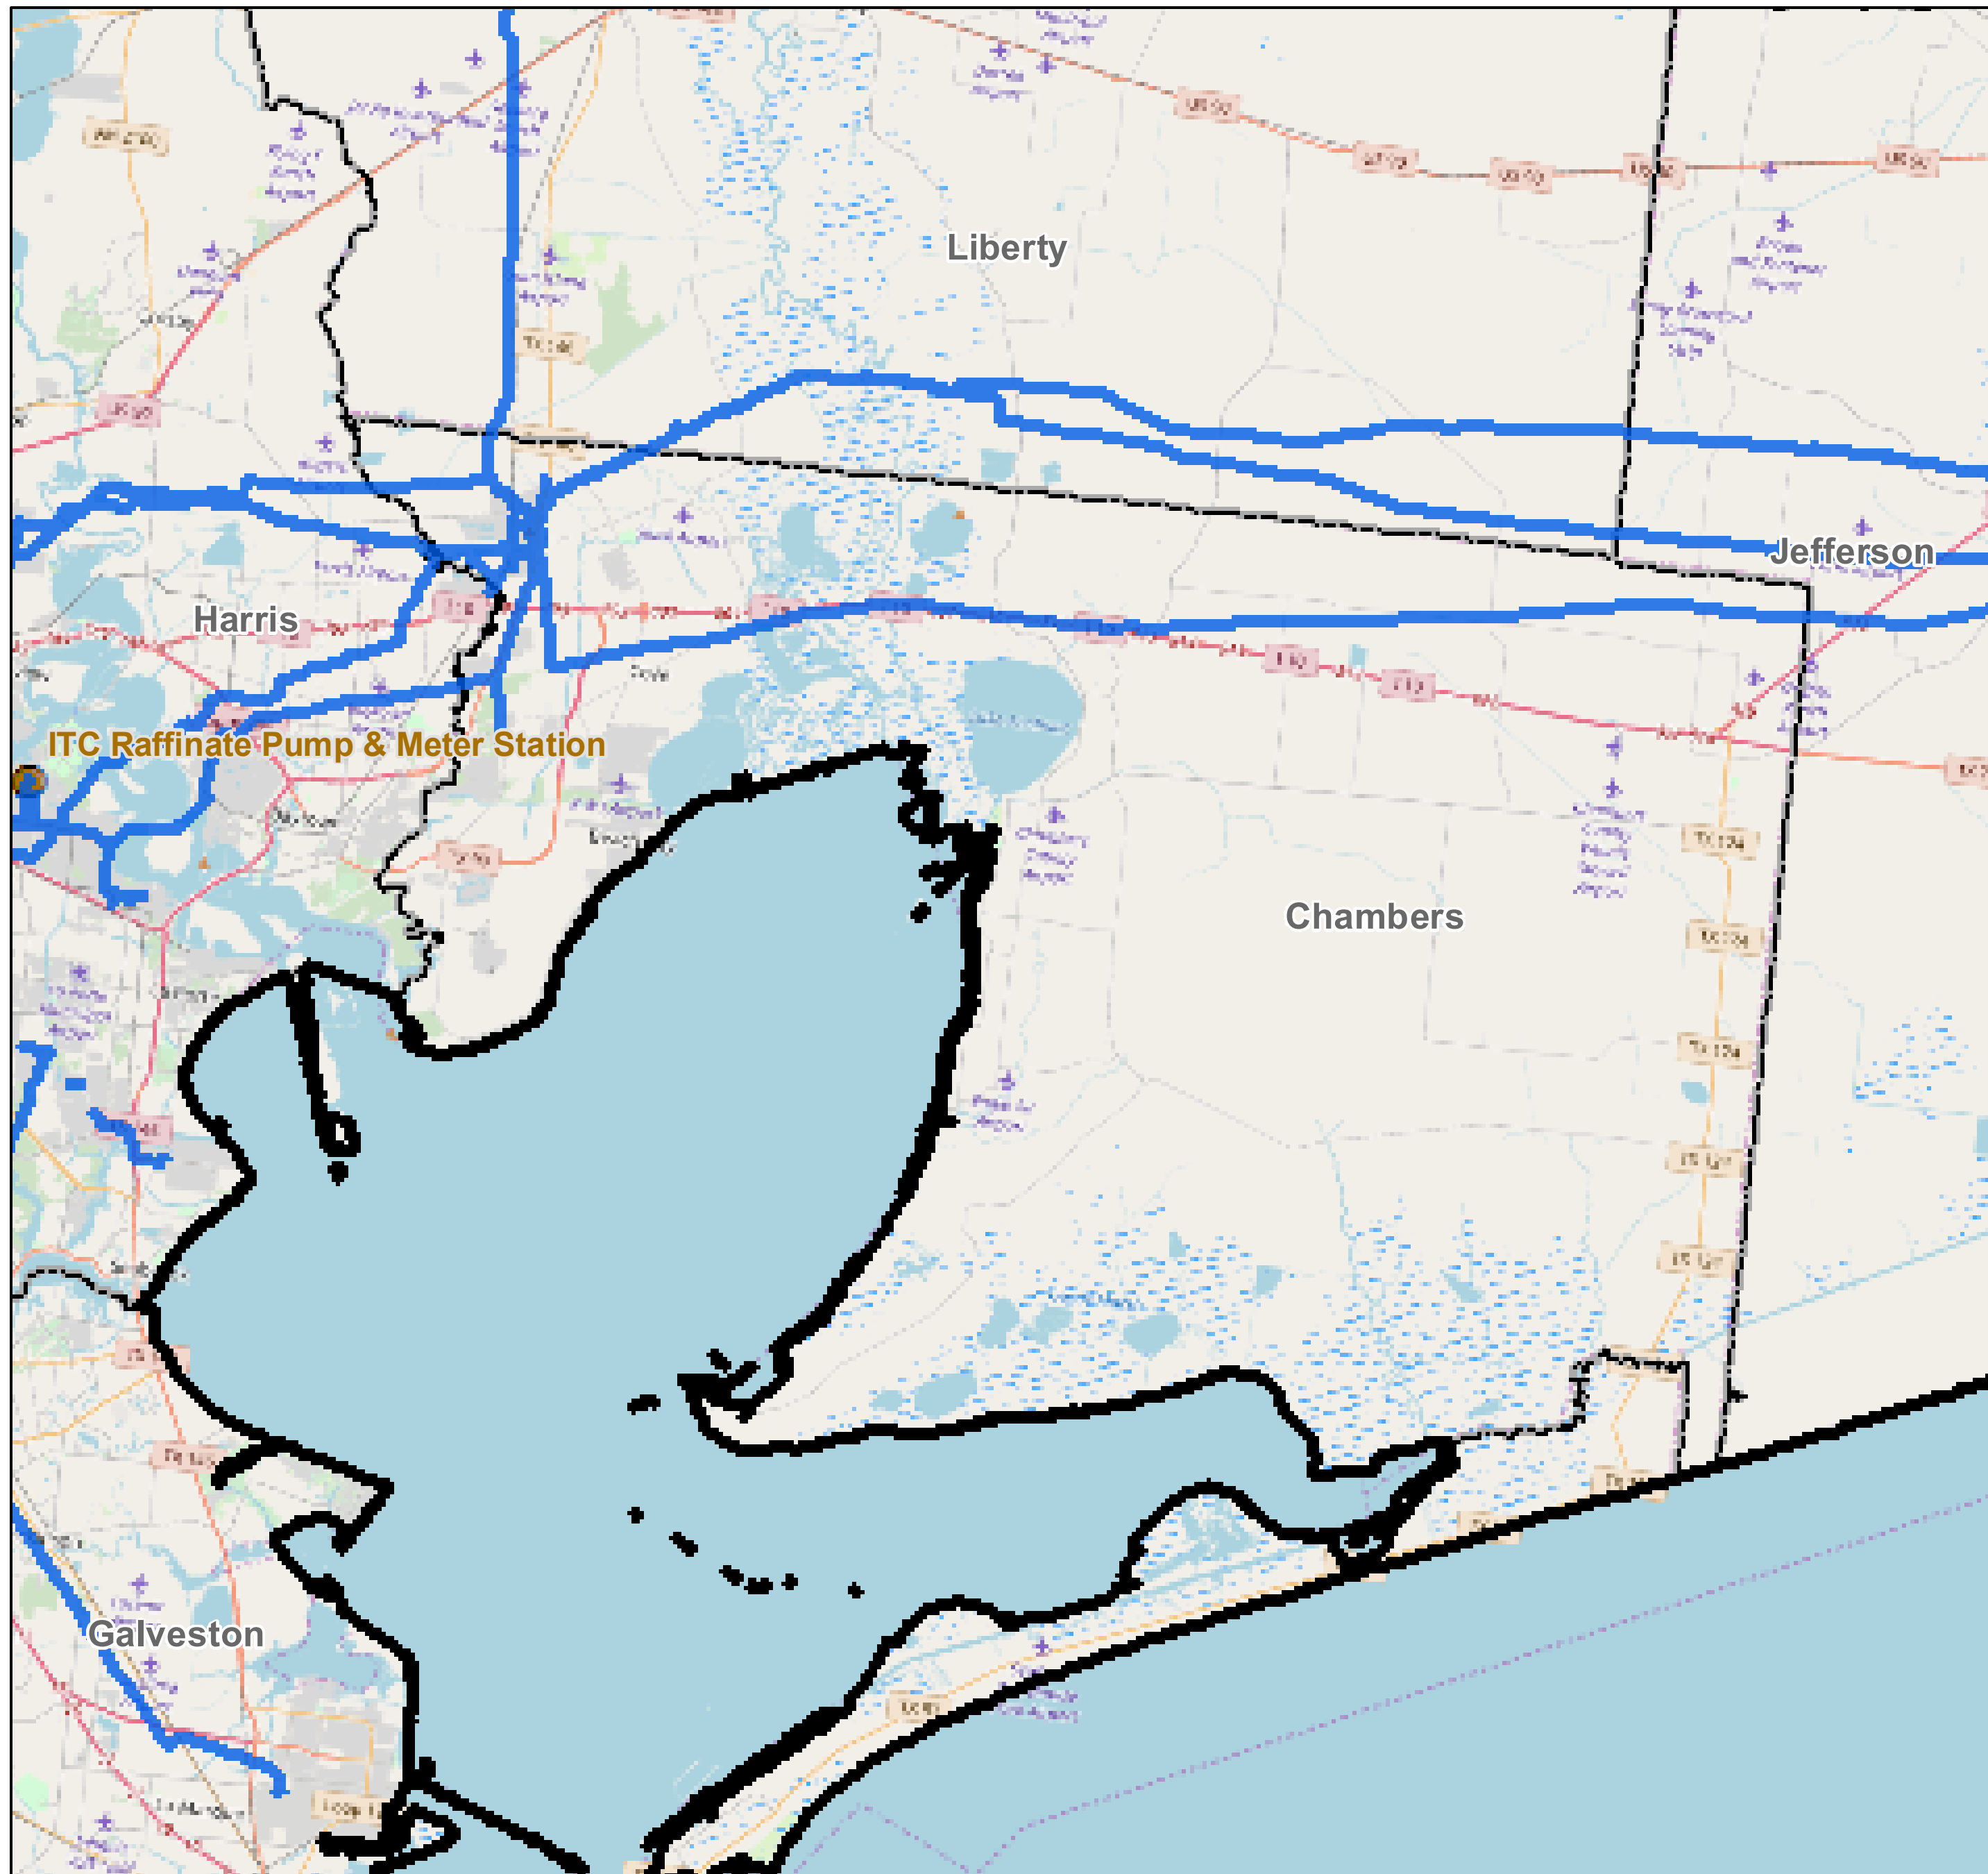

County: Chambers, Texas

BUCKEYE PARTNERS, L.P.

For more detailed pipeline information see the NPMS public viewer at: www.npms.phmsa.dot.gov

1 in = 3.46 miles

Legend

- Buckeye Pipelines (37)
- Buckeye Facilities (0)
- State Boundaries
- County Boundaries

This map is not intended to be used to physically locate Buckeye's facilities. Facilities and other features are not to scale. Before conducting any excavation activities, you must first call your state One Call System to have all underground facilities physically located.