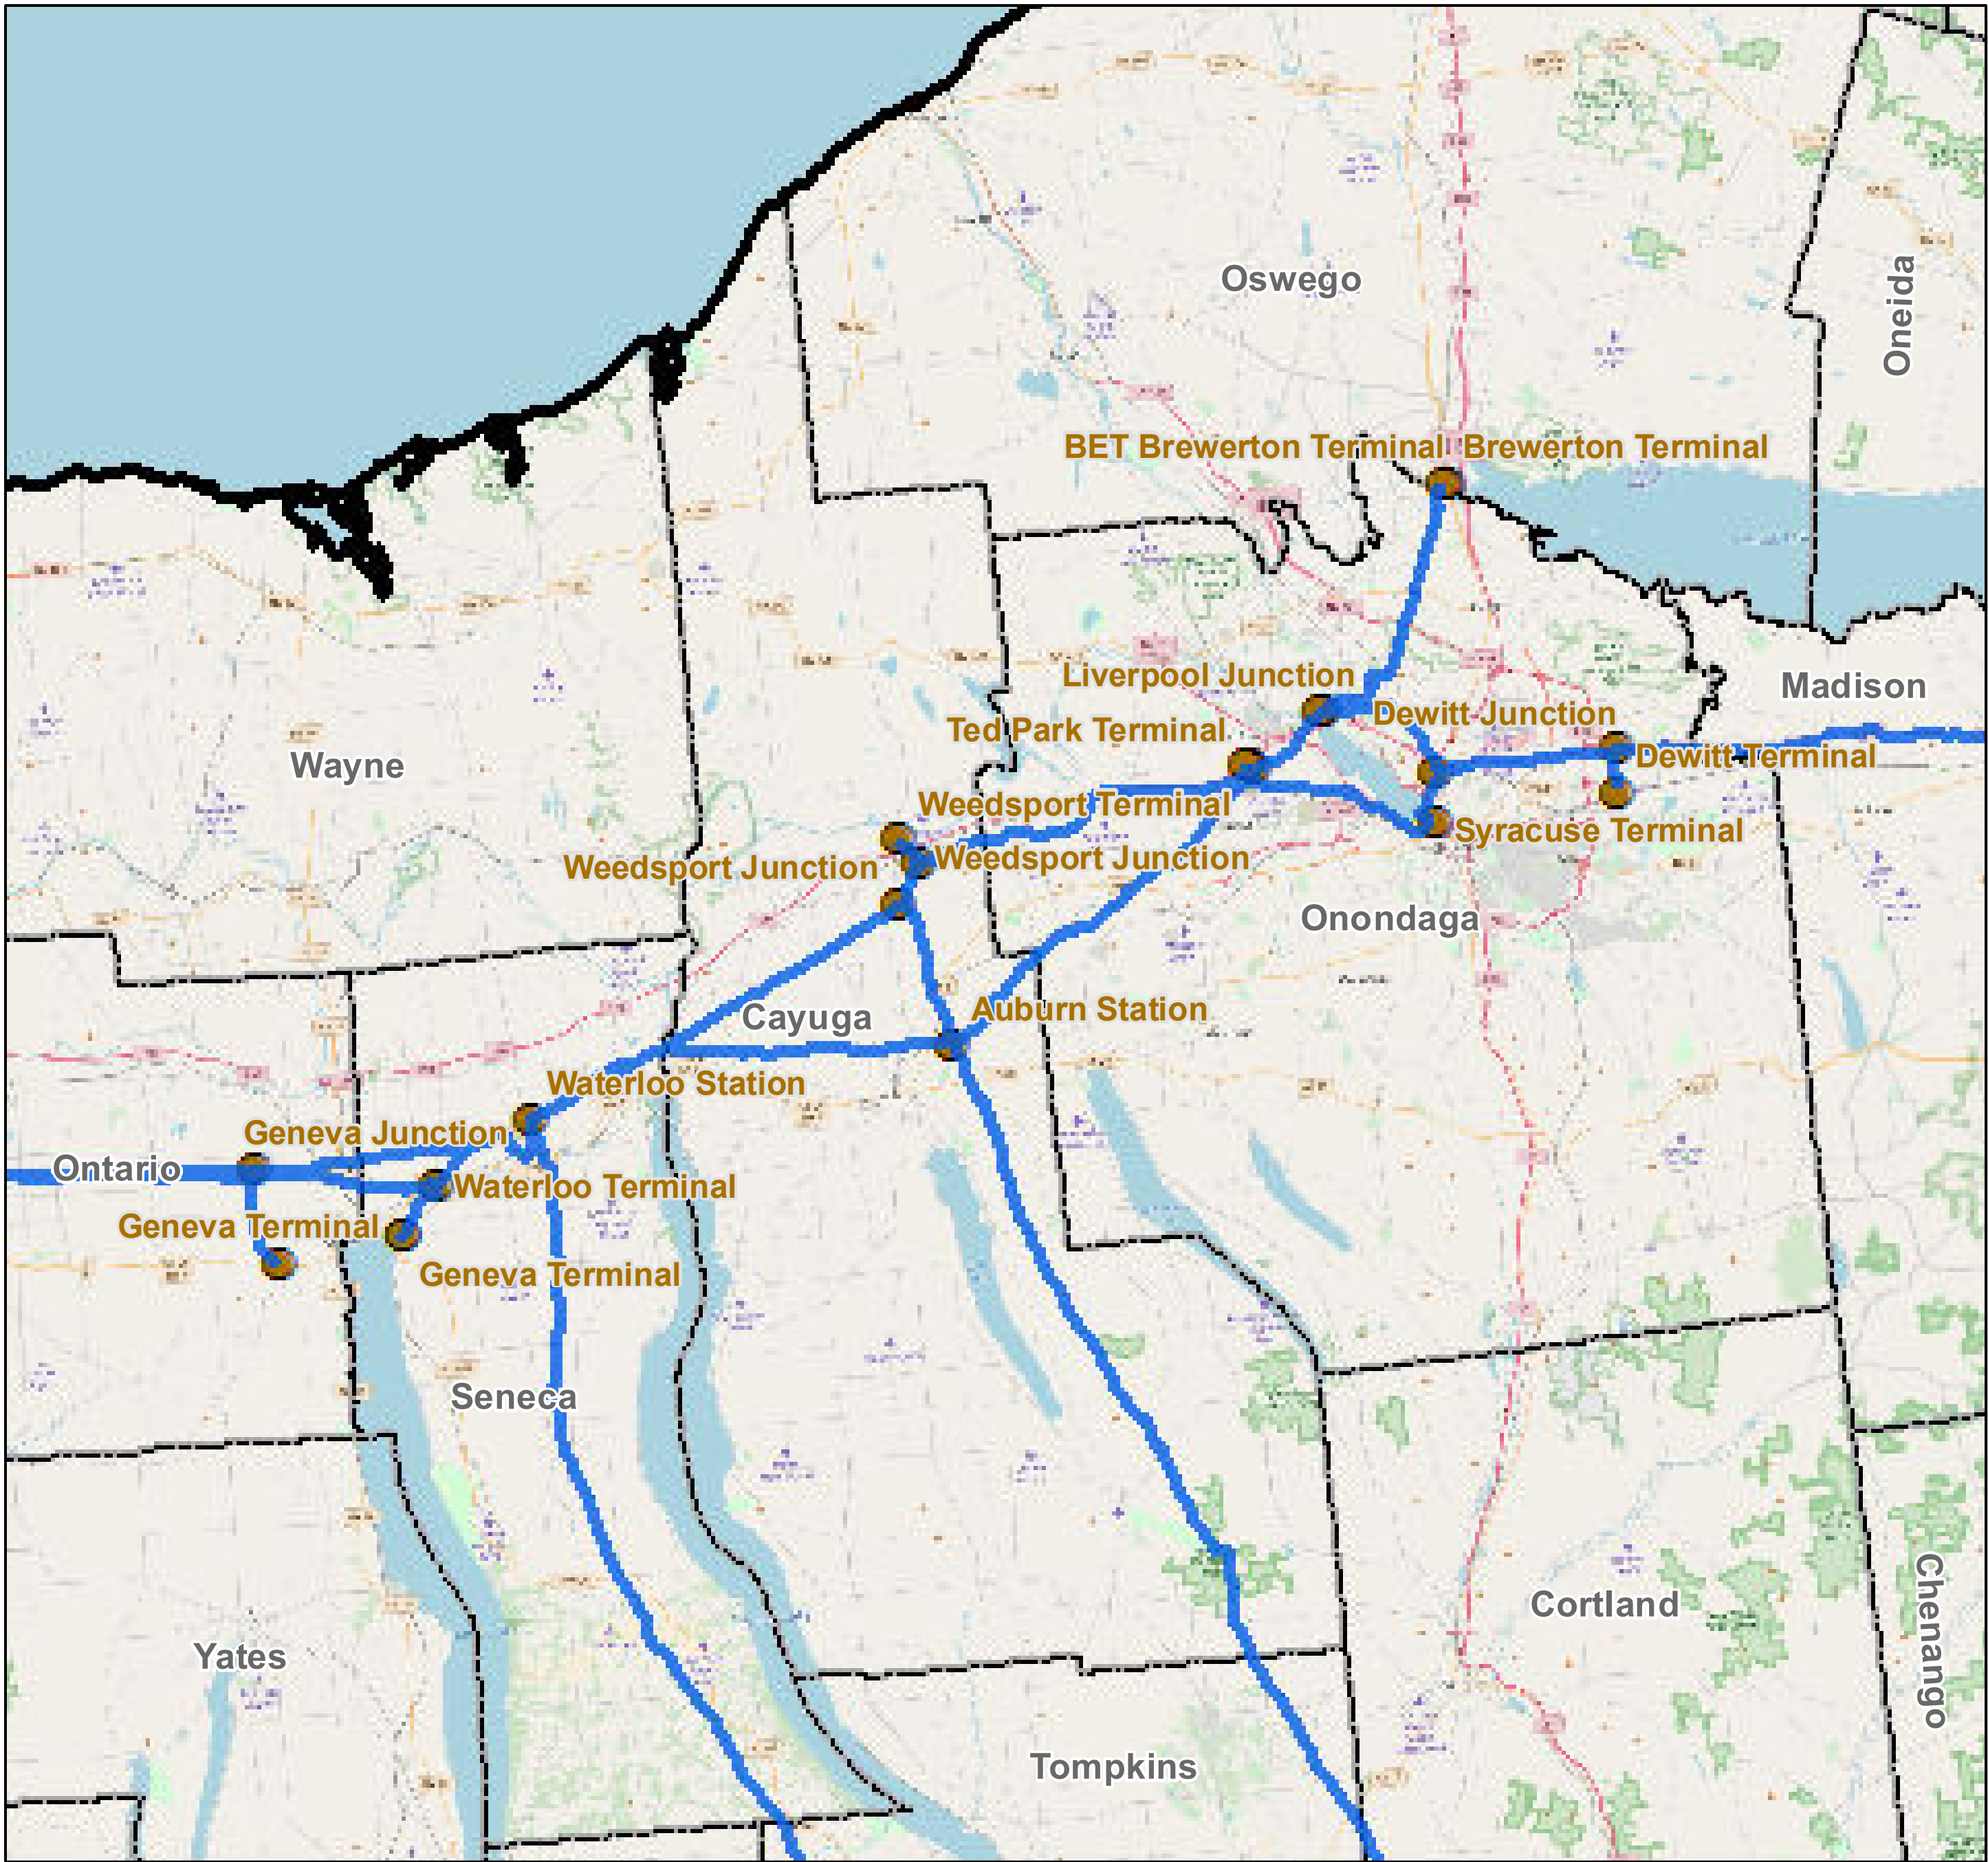

# County: Cayuga, New York

**BUCKEYE PARTNERS, L.P.**

For more detailed pipeline information see the NPMS public viewer at:  
[www.npms.phmsa.dot.gov](http://www.npms.phmsa.dot.gov)

1 in = 4.89 miles

### Legend

- Buckeye Pipelines (8)
- Buckeye Facilities (4)
- State Boundaries
- County Boundaries

This map is not intended to be used to physically locate Buckeye's facilities. Facilities and other features are not to scale. Before conducting any excavation activities, you must first call your state One Call System to have all underground facilities physically located.