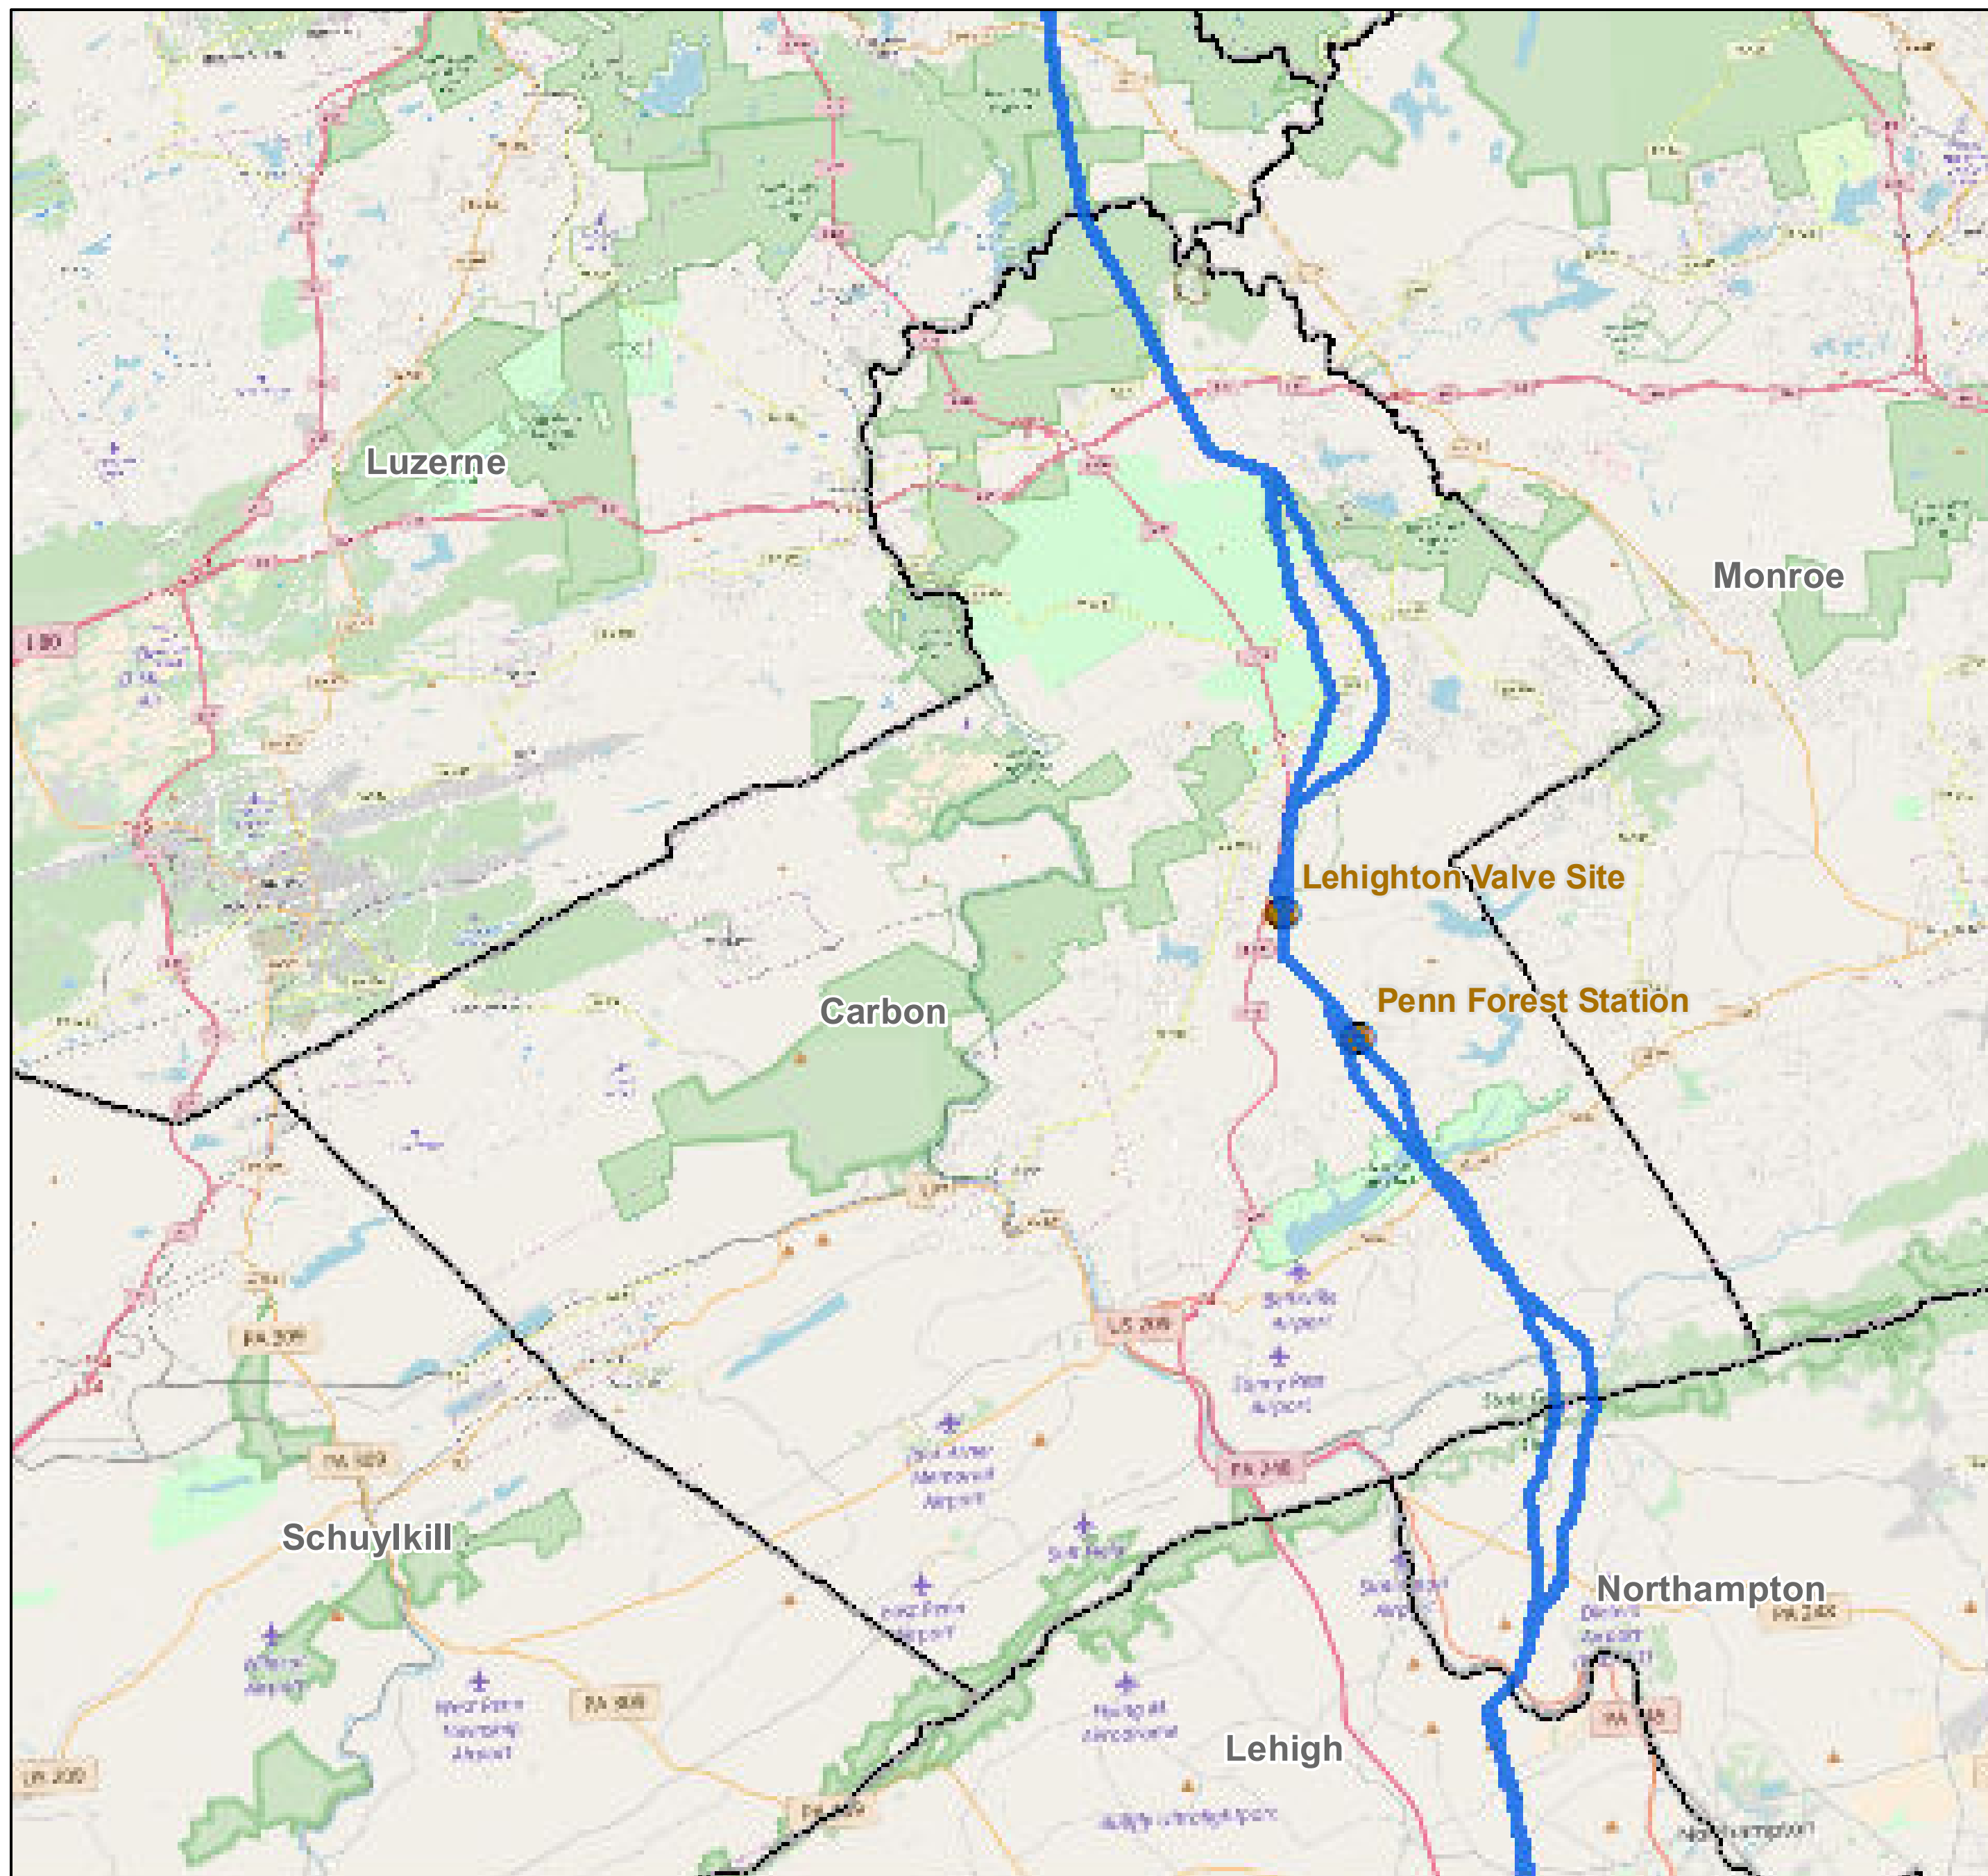

# County: Carbon, Pennsylvania

**BUCKEYE PARTNERS, L.P.**

For more detailed pipeline information see the NPMS public viewer at: [www.npms.phmsa.dot.gov](http://www.npms.phmsa.dot.gov)

1 in = 2.47 miles

## Legend

-  Buckeye Pipelines (7)
-  Buckeye Facilities (2)
-  State Boundaries
-  County Boundaries

This map is not intended to be used to physically locate Buckeye's facilities. Facilities and other features are not to scale. Before conducting any excavation activities, you must first call your state One Call System to have all underground facilities physically located.